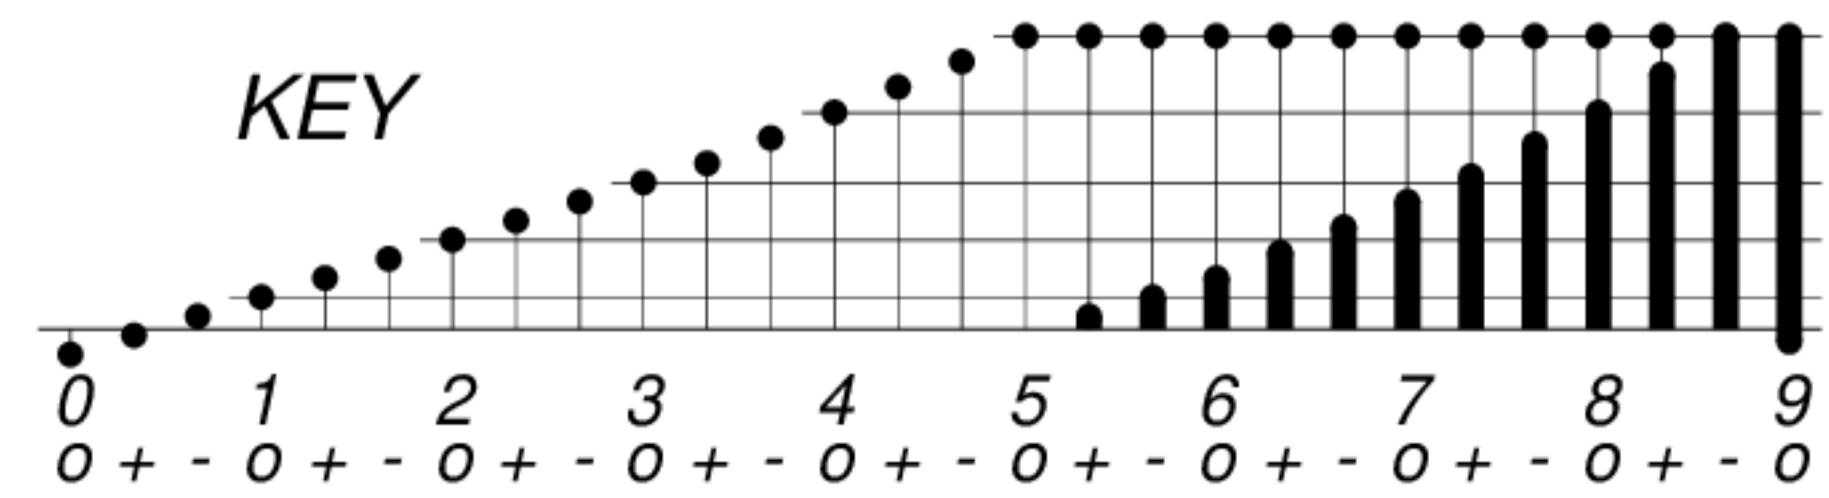

DAYS IN SOLAR ROTATION INTERVAL

▲ = sudden commencement

GFZ German Research Centre for Geosciences  
**PLANETARY MAGNETIC  
 THREE-HOUR-RANGE INDICES**  
*Kp till 2004 Jan 31*