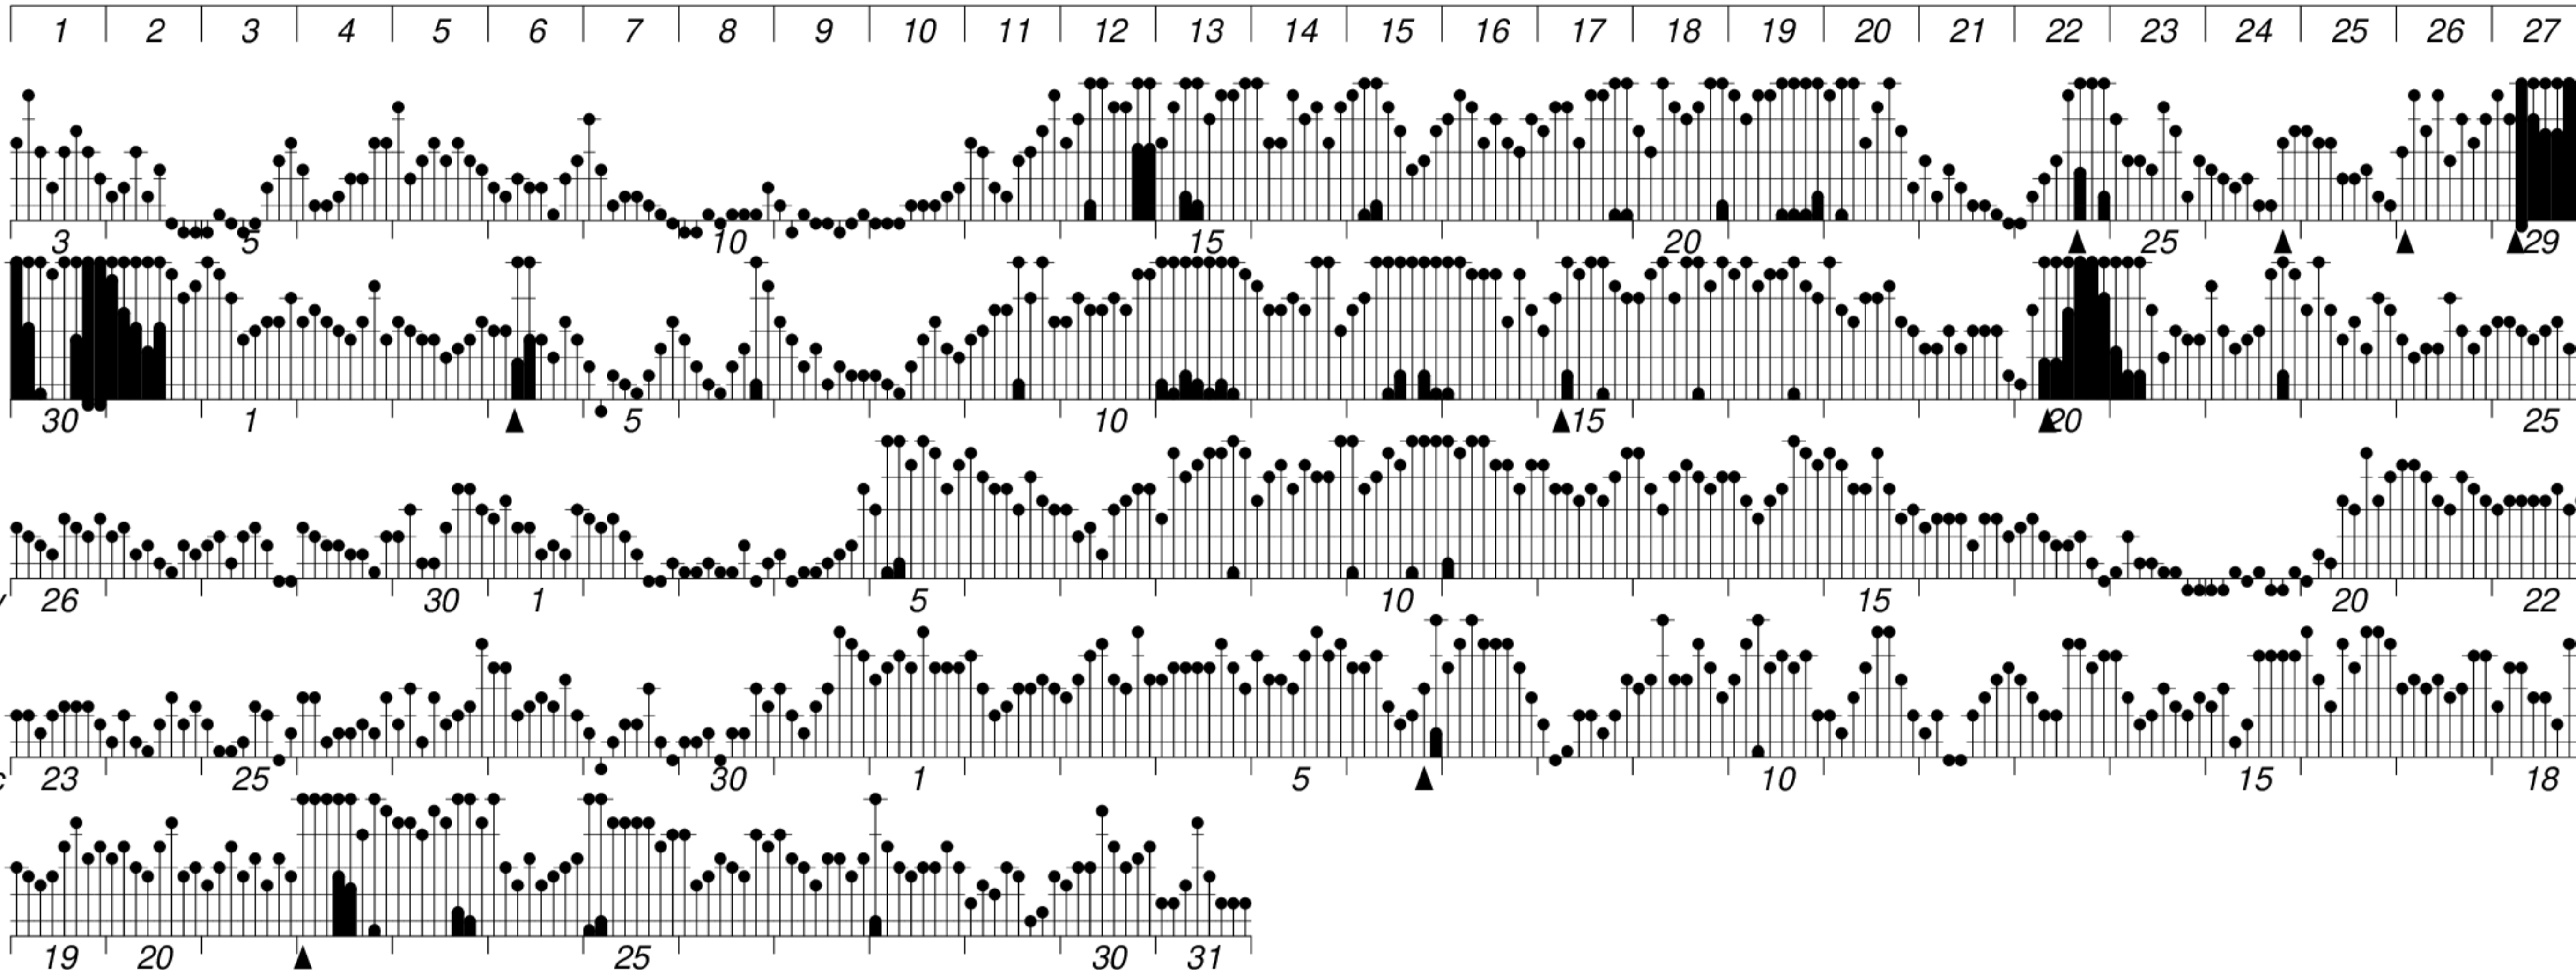

DAYS IN SOLAR ROTATION INTERVAL

▲ = sudden commencement

GFZ German Research Centre for Geosciences  
**PLANETARY MAGNETIC  
 THREE-HOUR-RANGE INDICES**  
*Kp till 2004 Jan 31*