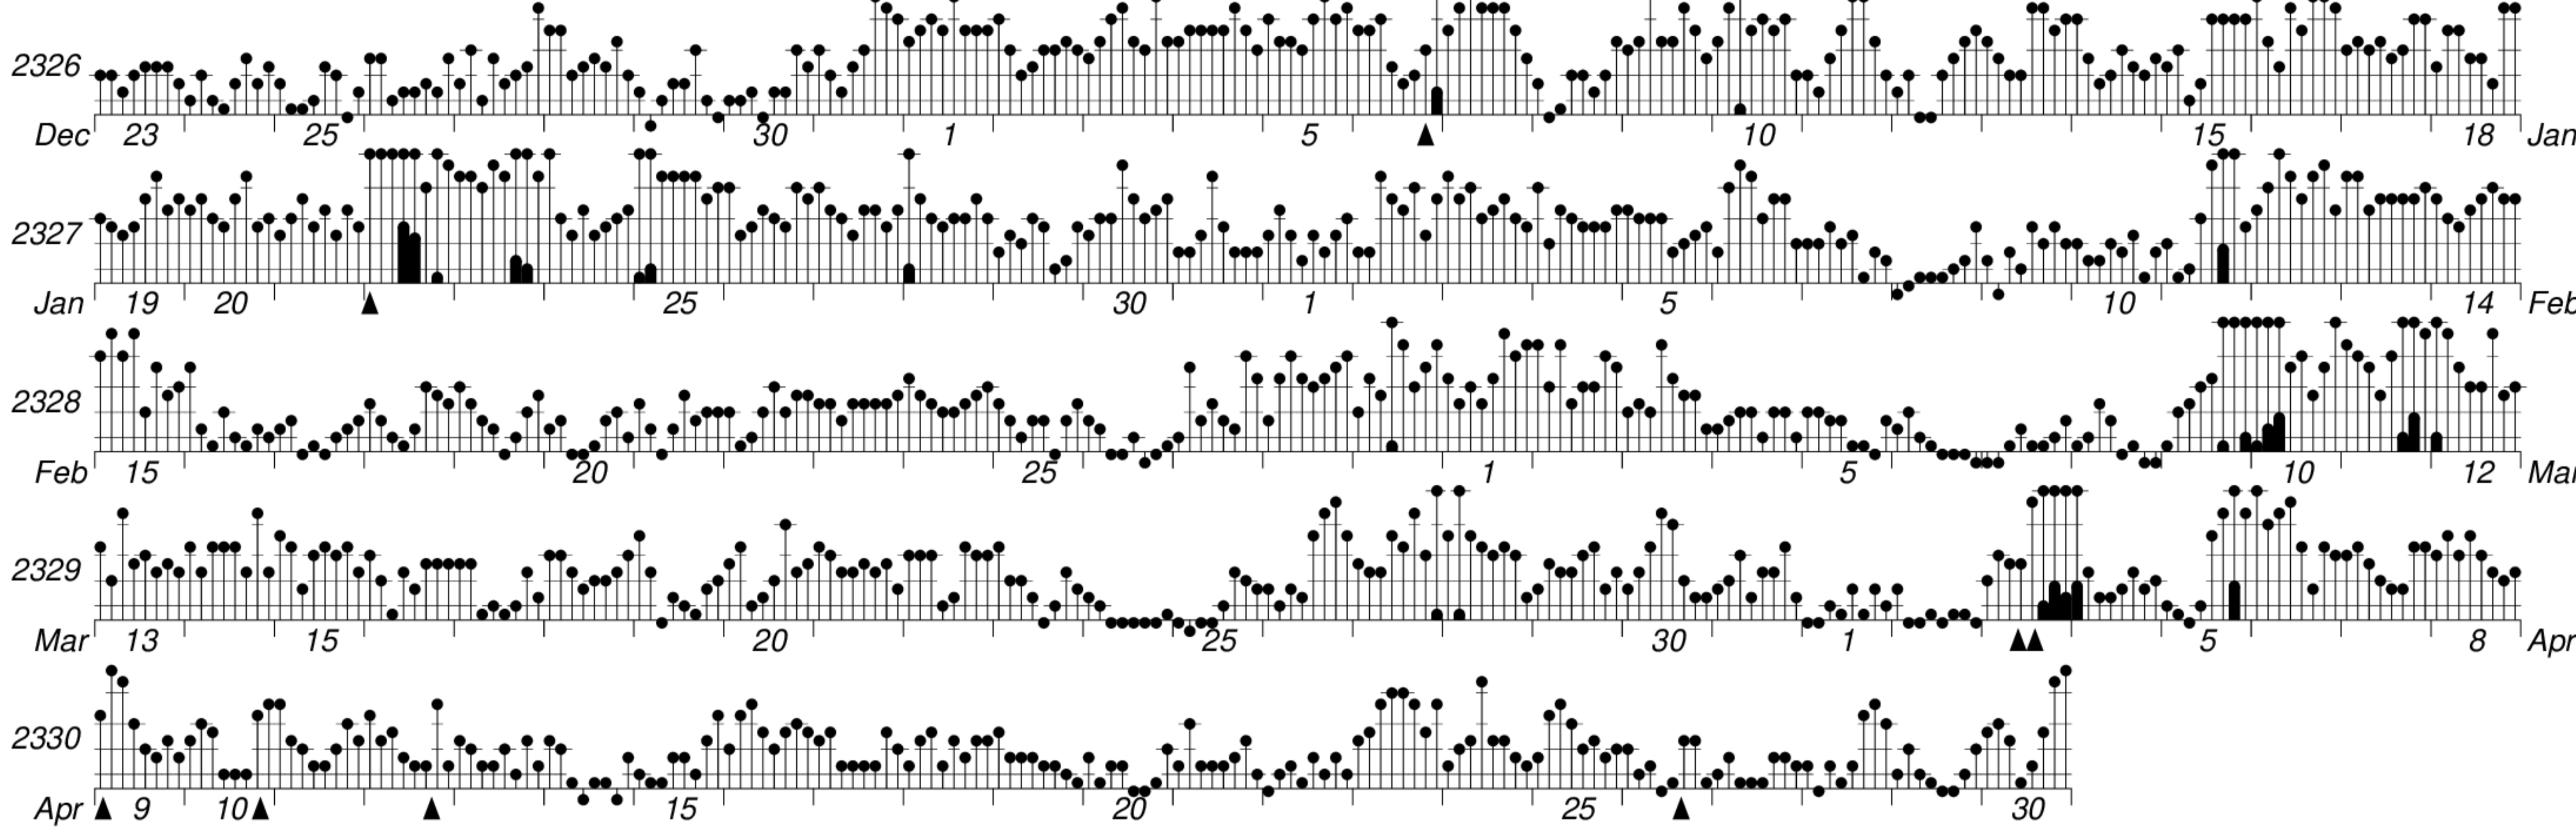

DAYS IN SOLAR ROTATION INTERVAL

1 2 3 4 5 6 7 8 9 10 11 12 13 14 15 16 17 18 19 20 21 22 23 24 25 26 27

ROT.-  
NO.

KEY

▲ = sudden commencement

GFZ German Research Centre for Geosciences  
**PLANETARY MAGNETIC  
THREE-HOUR-RANGE INDICES**

*Kp till 2004 Apr 30*