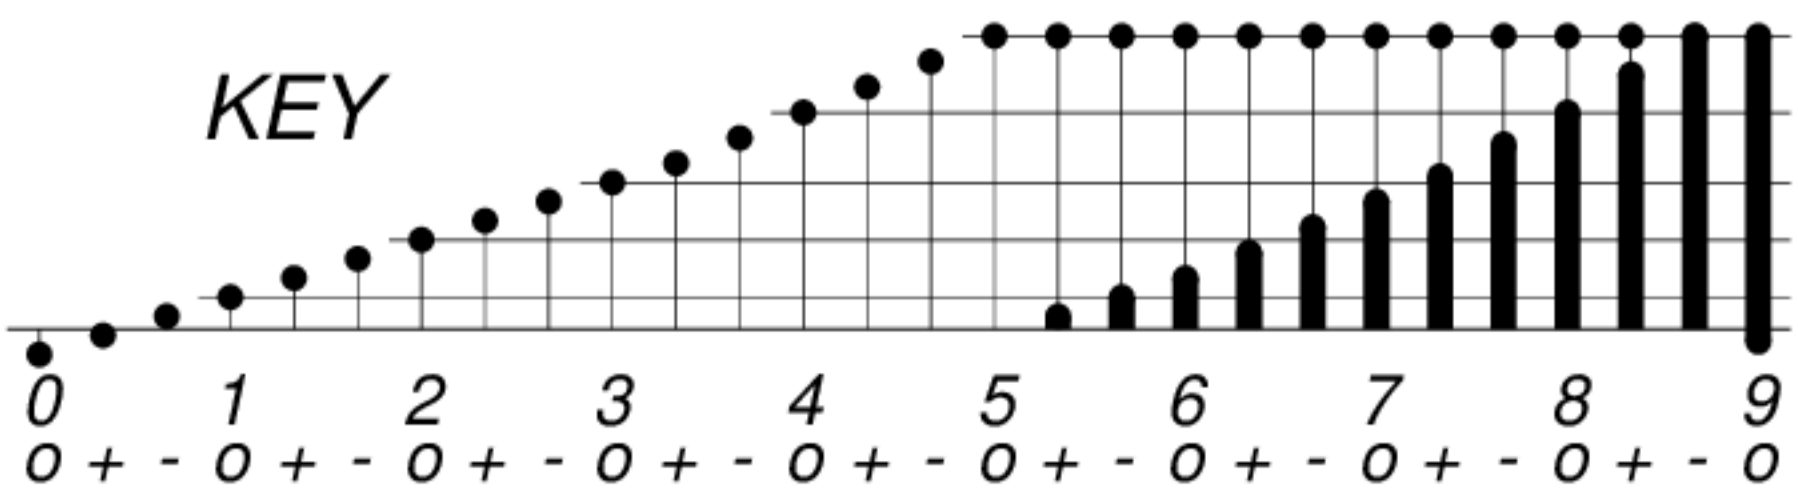

DAYS IN SOLAR ROTATION INTERVAL

1 2 3 4 5 6 7 8 9 10 11 12 13 14 15 16 17 18 19 20 21 22 23 24 25 26 27

ROT.-  
NO.

KEY

▲ = sudden commencement

GFZ German Research Centre for Geosciences  
**PLANETARY MAGNETIC  
THREE-HOUR-RANGE INDICES**

*Kp till 2004 Apr 30*