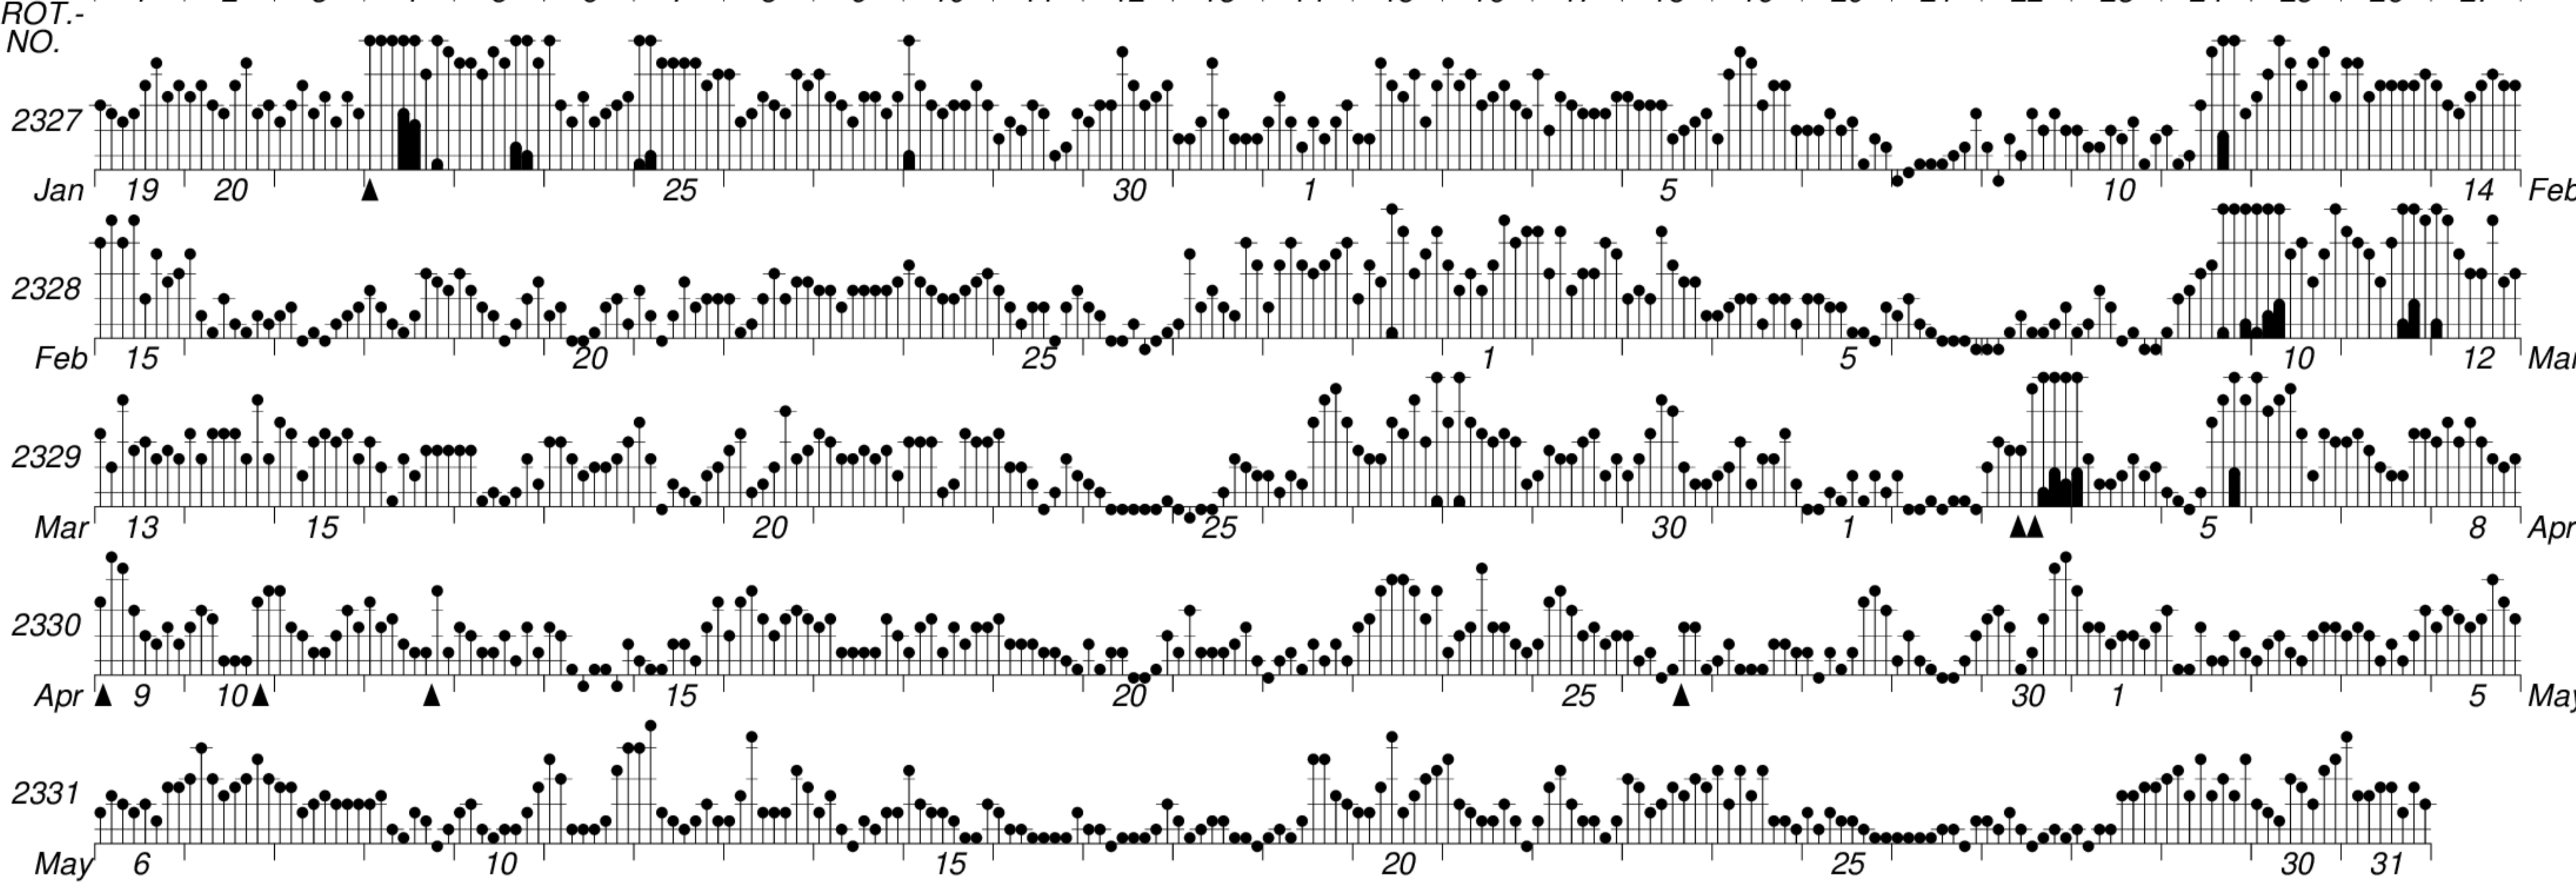

DAYS IN SOLAR ROTATION INTERVAL

1 2 3 4 5 6 7 8 9 10 11 12 13 14 15 16 17 18 19 20 21 22 23 24 25 26 27

KEY

▲ = sudden commencement

GFZ German Research Centre for Geosciences
**PLANETARY MAGNETIC
 THREE-HOUR-RANGE INDICES**

Kp till 2004 May 31