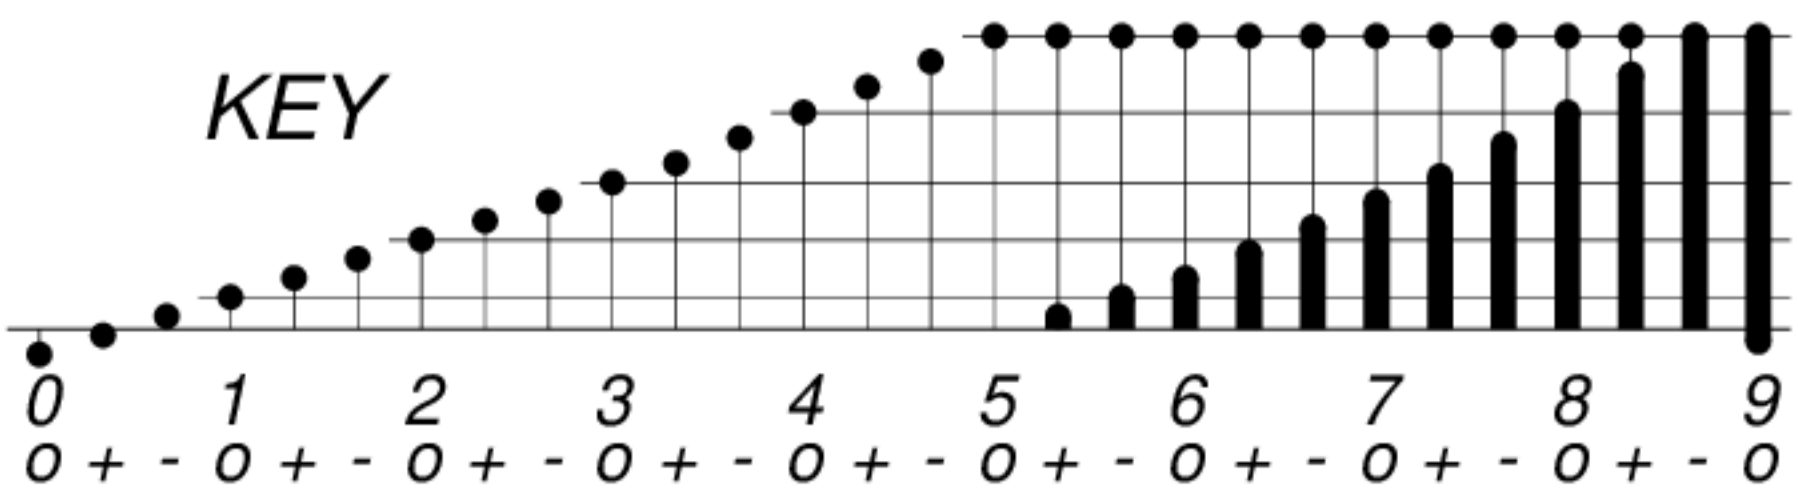

DAYS IN SOLAR ROTATION INTERVAL

1 2 3 4 5 6 7 8 9 10 11 12 13 14 15 16 17 18 19 20 21 22 23 24 25 26 27

ROT.-
NO.

KEY

▲ = sudden commencement

GFZ German Research Centre for Geosciences
**PLANETARY MAGNETIC
 THREE-HOUR-RANGE INDICES**

Kp till 2004 Sep 30