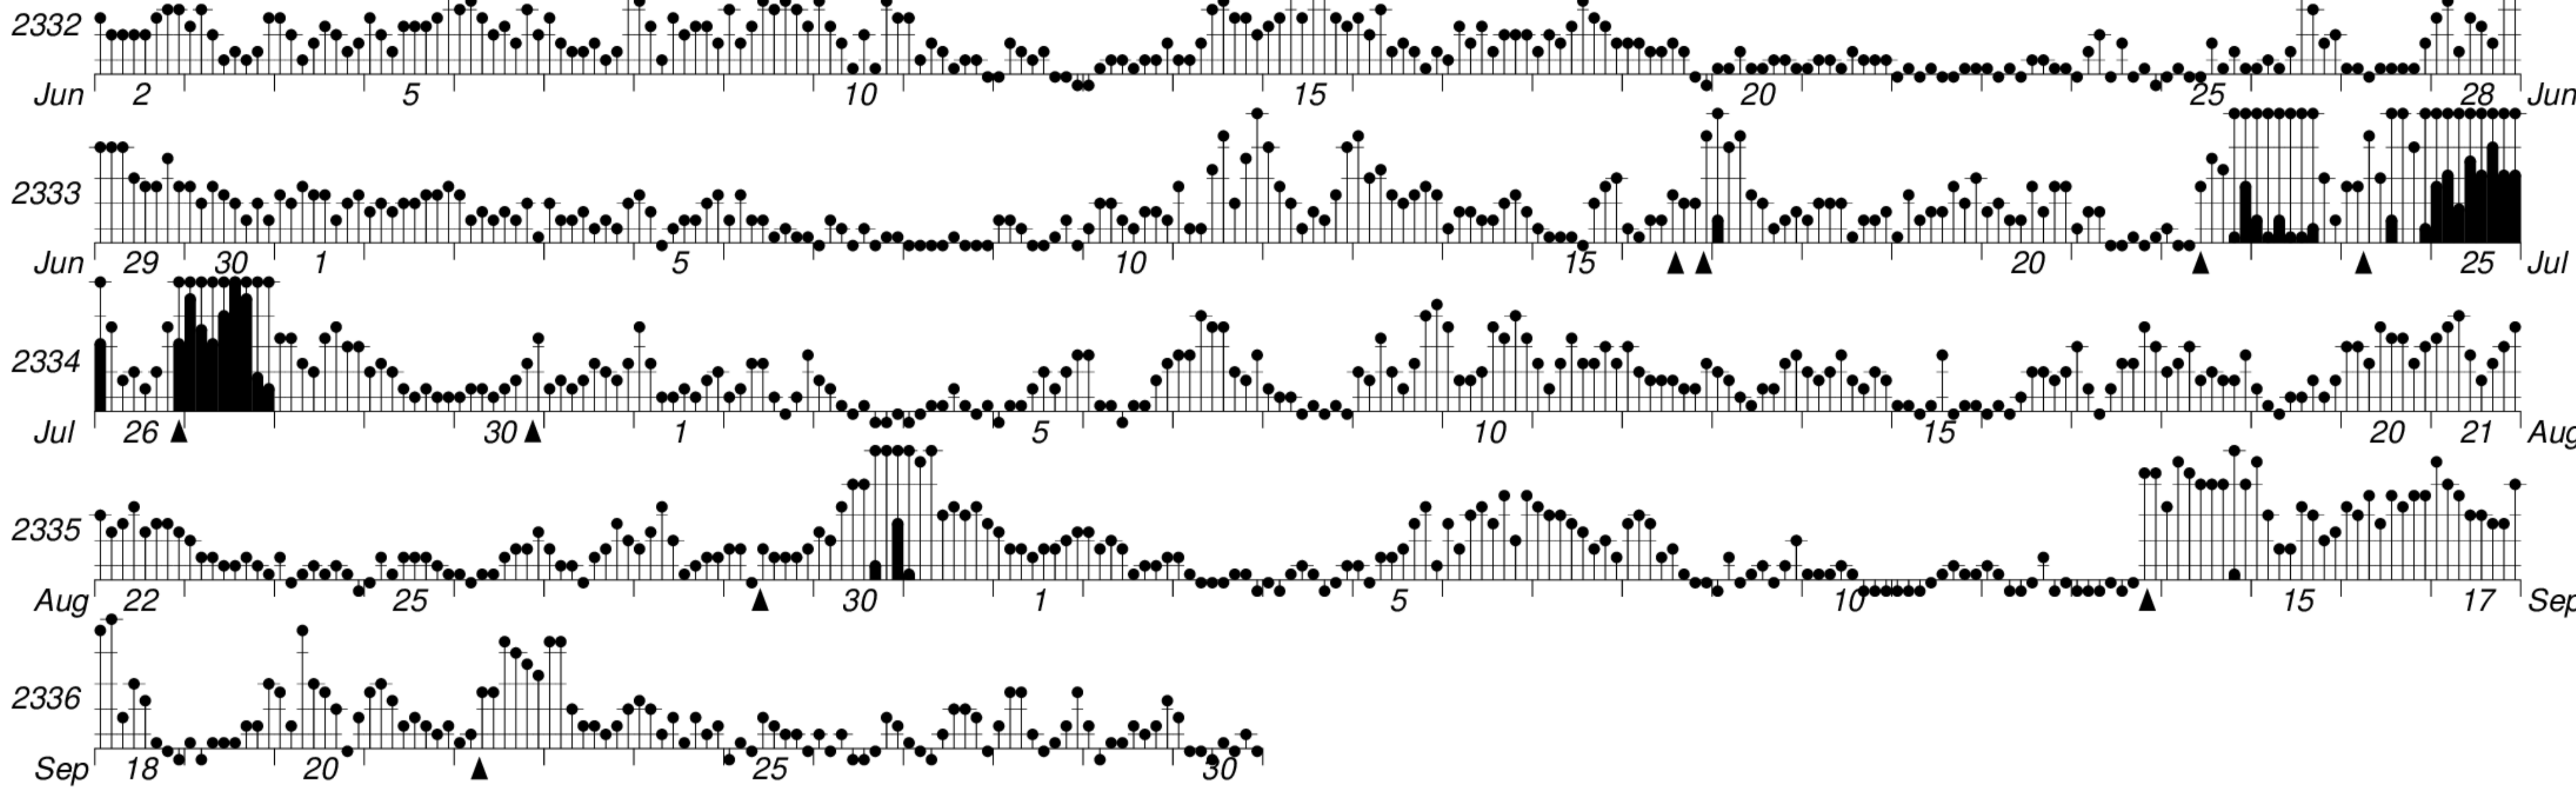

DAYS IN SOLAR ROTATION INTERVAL

1 2 3 4 5 6 7 8 9 10 11 12 13 14 15 16 17 18 19 20 21 22 23 24 25 26 27

ROT.-
NO.

KEY

▲ = sudden commencement

GFZ German Research Centre for Geosciences
**PLANETARY MAGNETIC
 THREE-HOUR-RANGE INDICES**

Kp till 2004 Sep 30