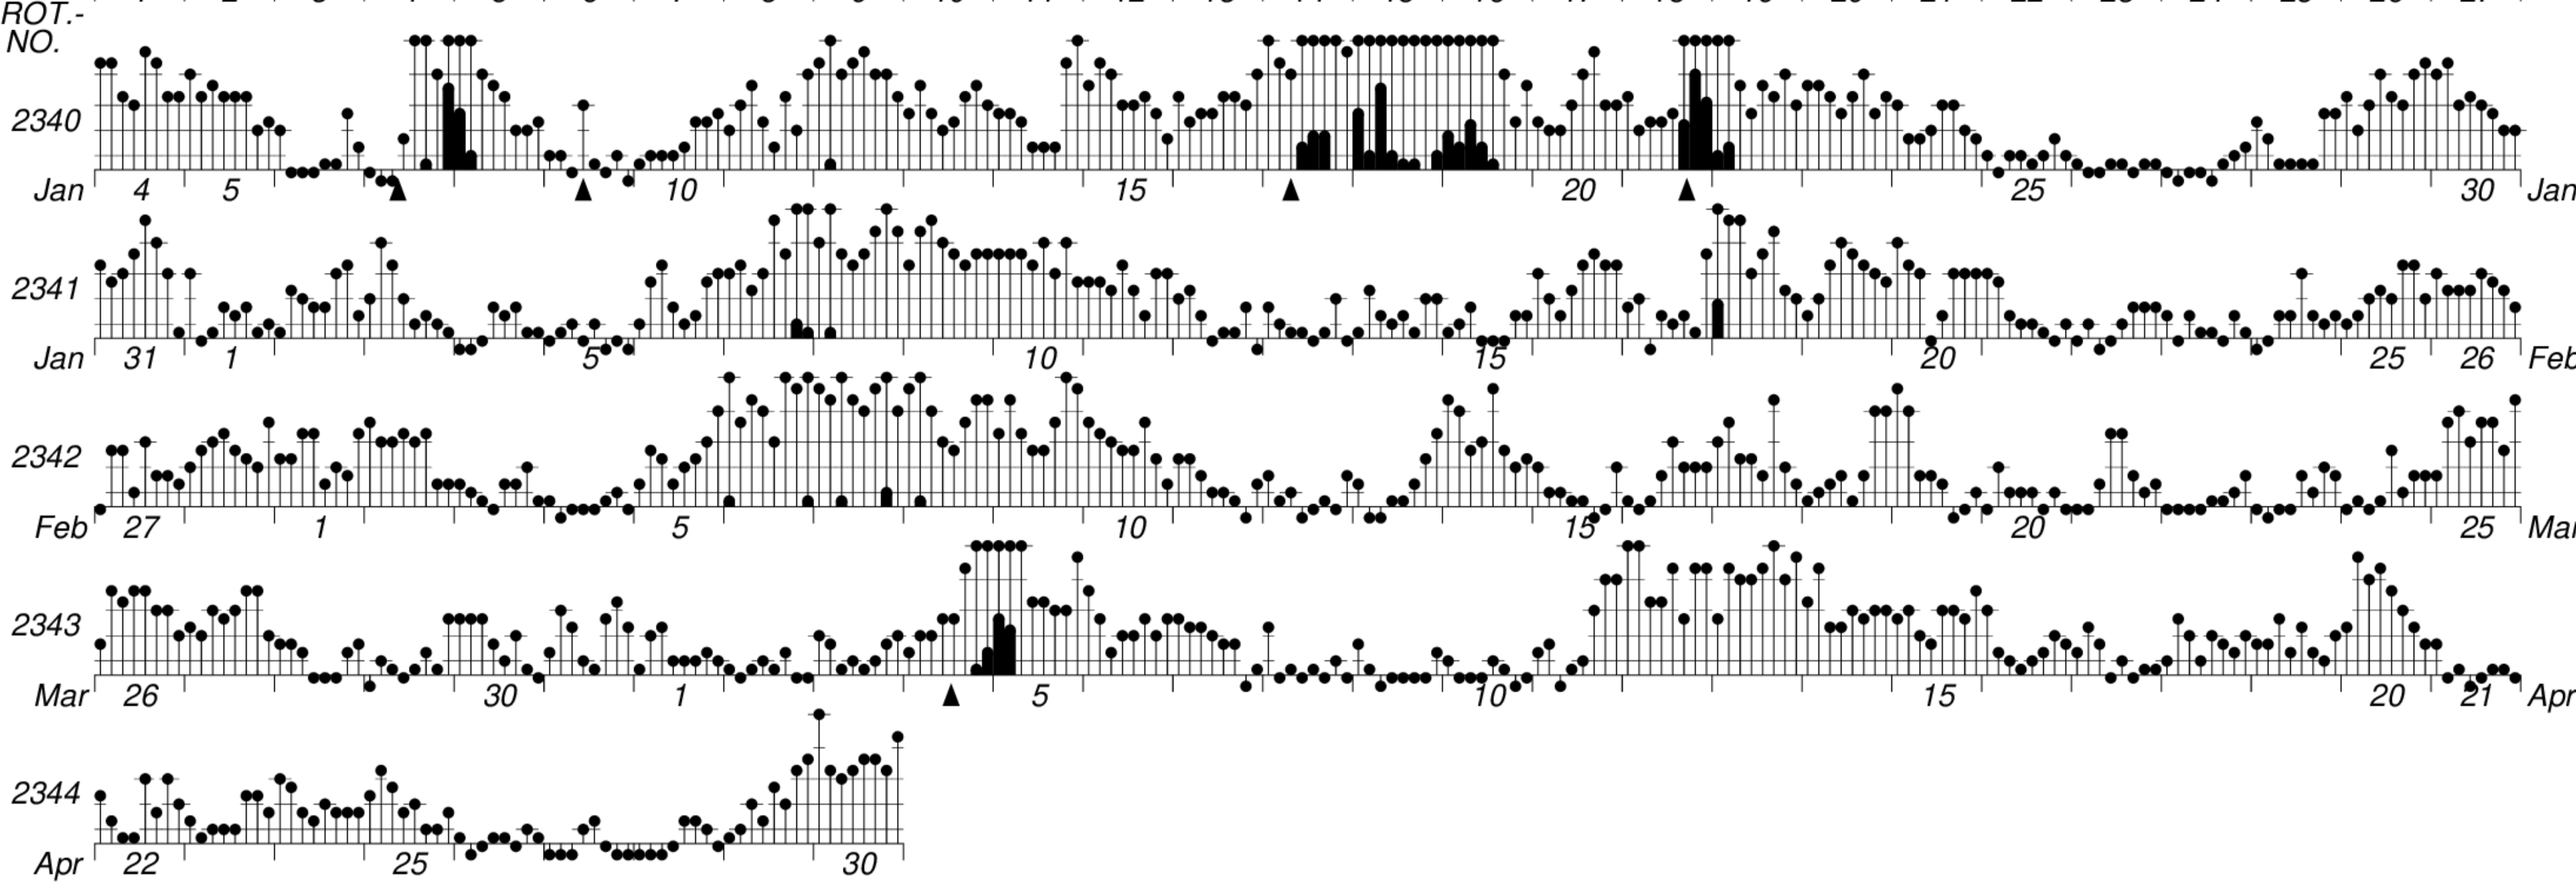

DAYS IN SOLAR ROTATION INTERVAL

1 2 3 4 5 6 7 8 9 10 11 12 13 14 15 16 17 18 19 20 21 22 23 24 25 26 27

KEY

▲ = sudden commencement

GFZ German Research Centre for Geosciences
**PLANETARY MAGNETIC
 THREE-HOUR-RANGE INDICES**

Kp till 2005 Apr 30