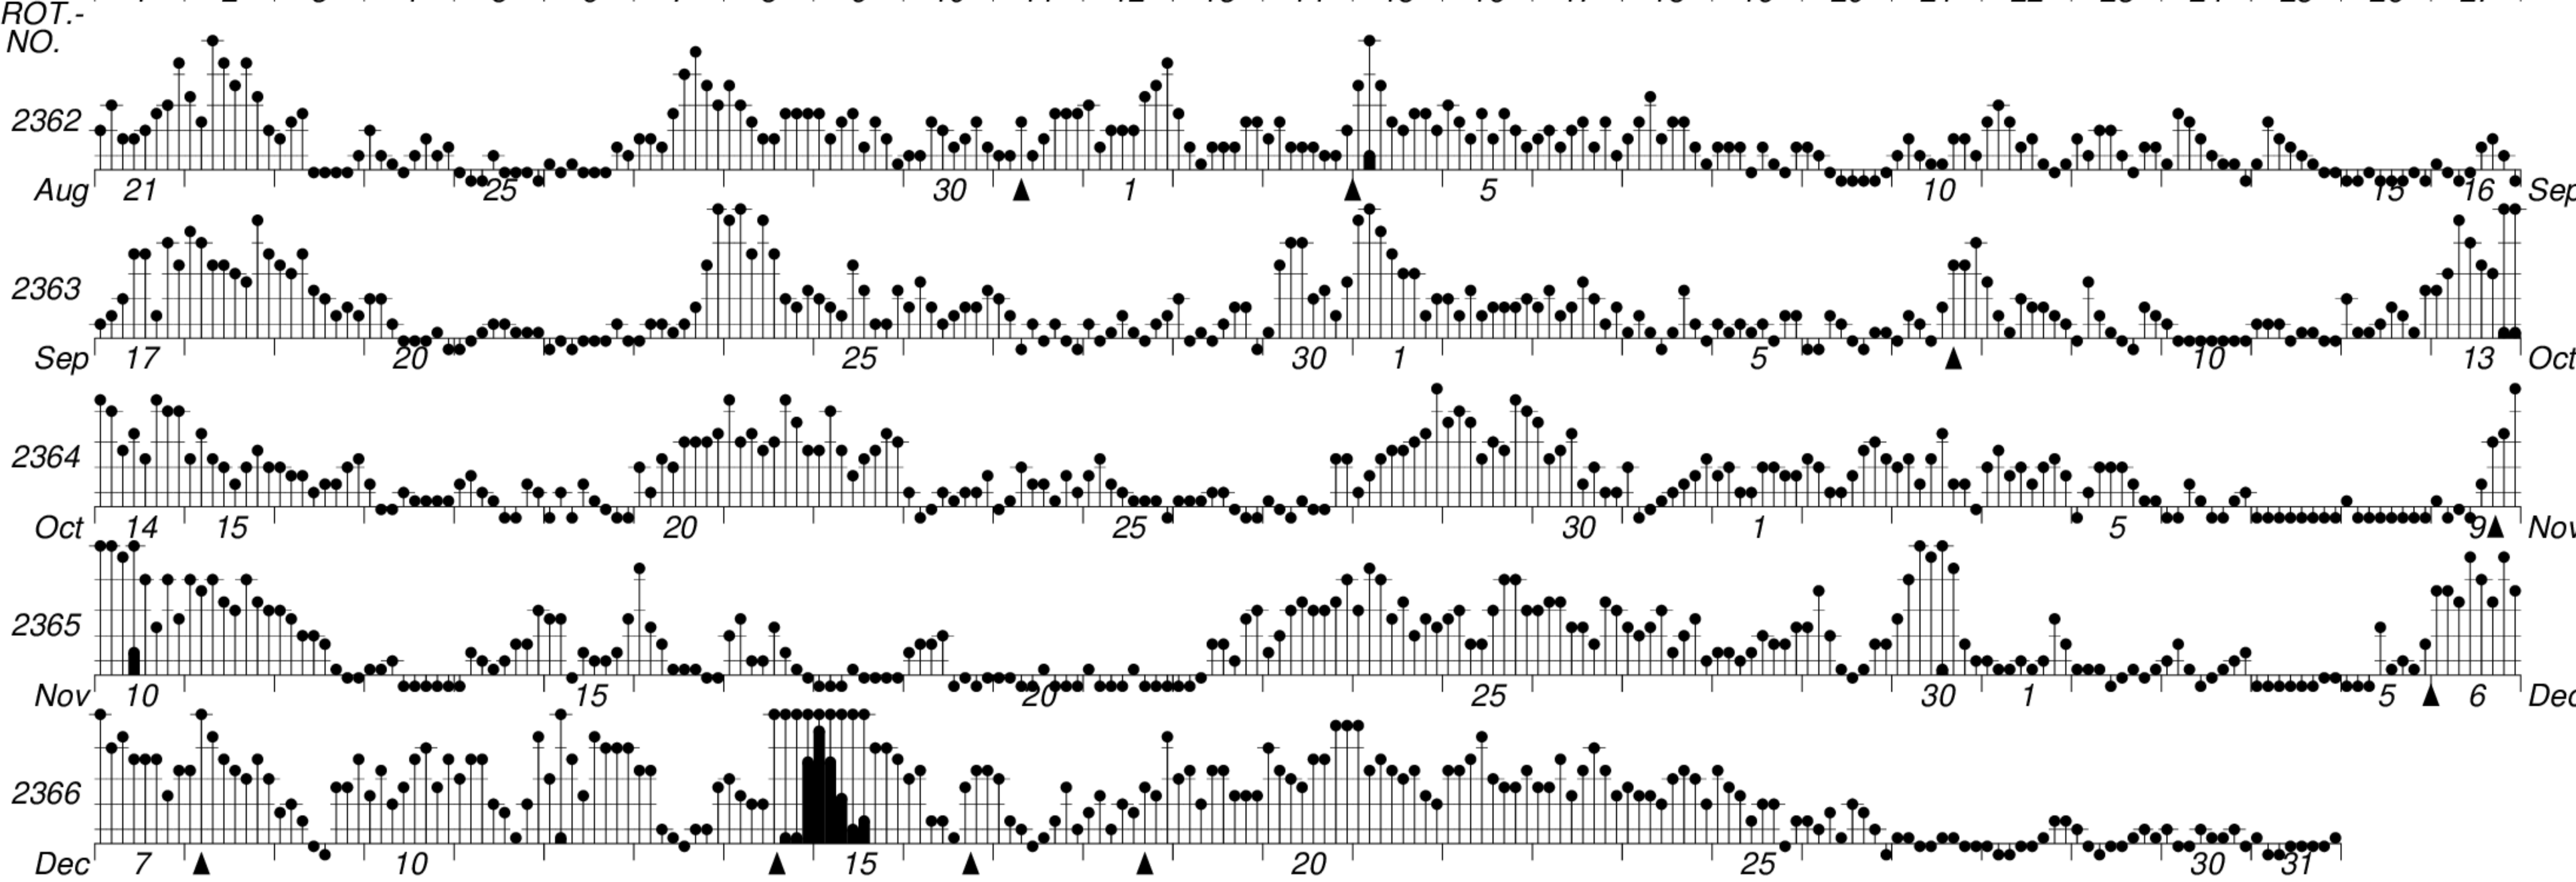

DAYS IN SOLAR ROTATION INTERVAL

1 2 3 4 5 6 7 8 9 10 11 12 13 14 15 16 17 18 19 20 21 22 23 24 25 26 27

KEY

▲ = sudden commencement

GFZ German Research Centre for Geosciences
**PLANETARY MAGNETIC
 THREE-HOUR-RANGE INDICES**

Kp till 2006 Dec 31