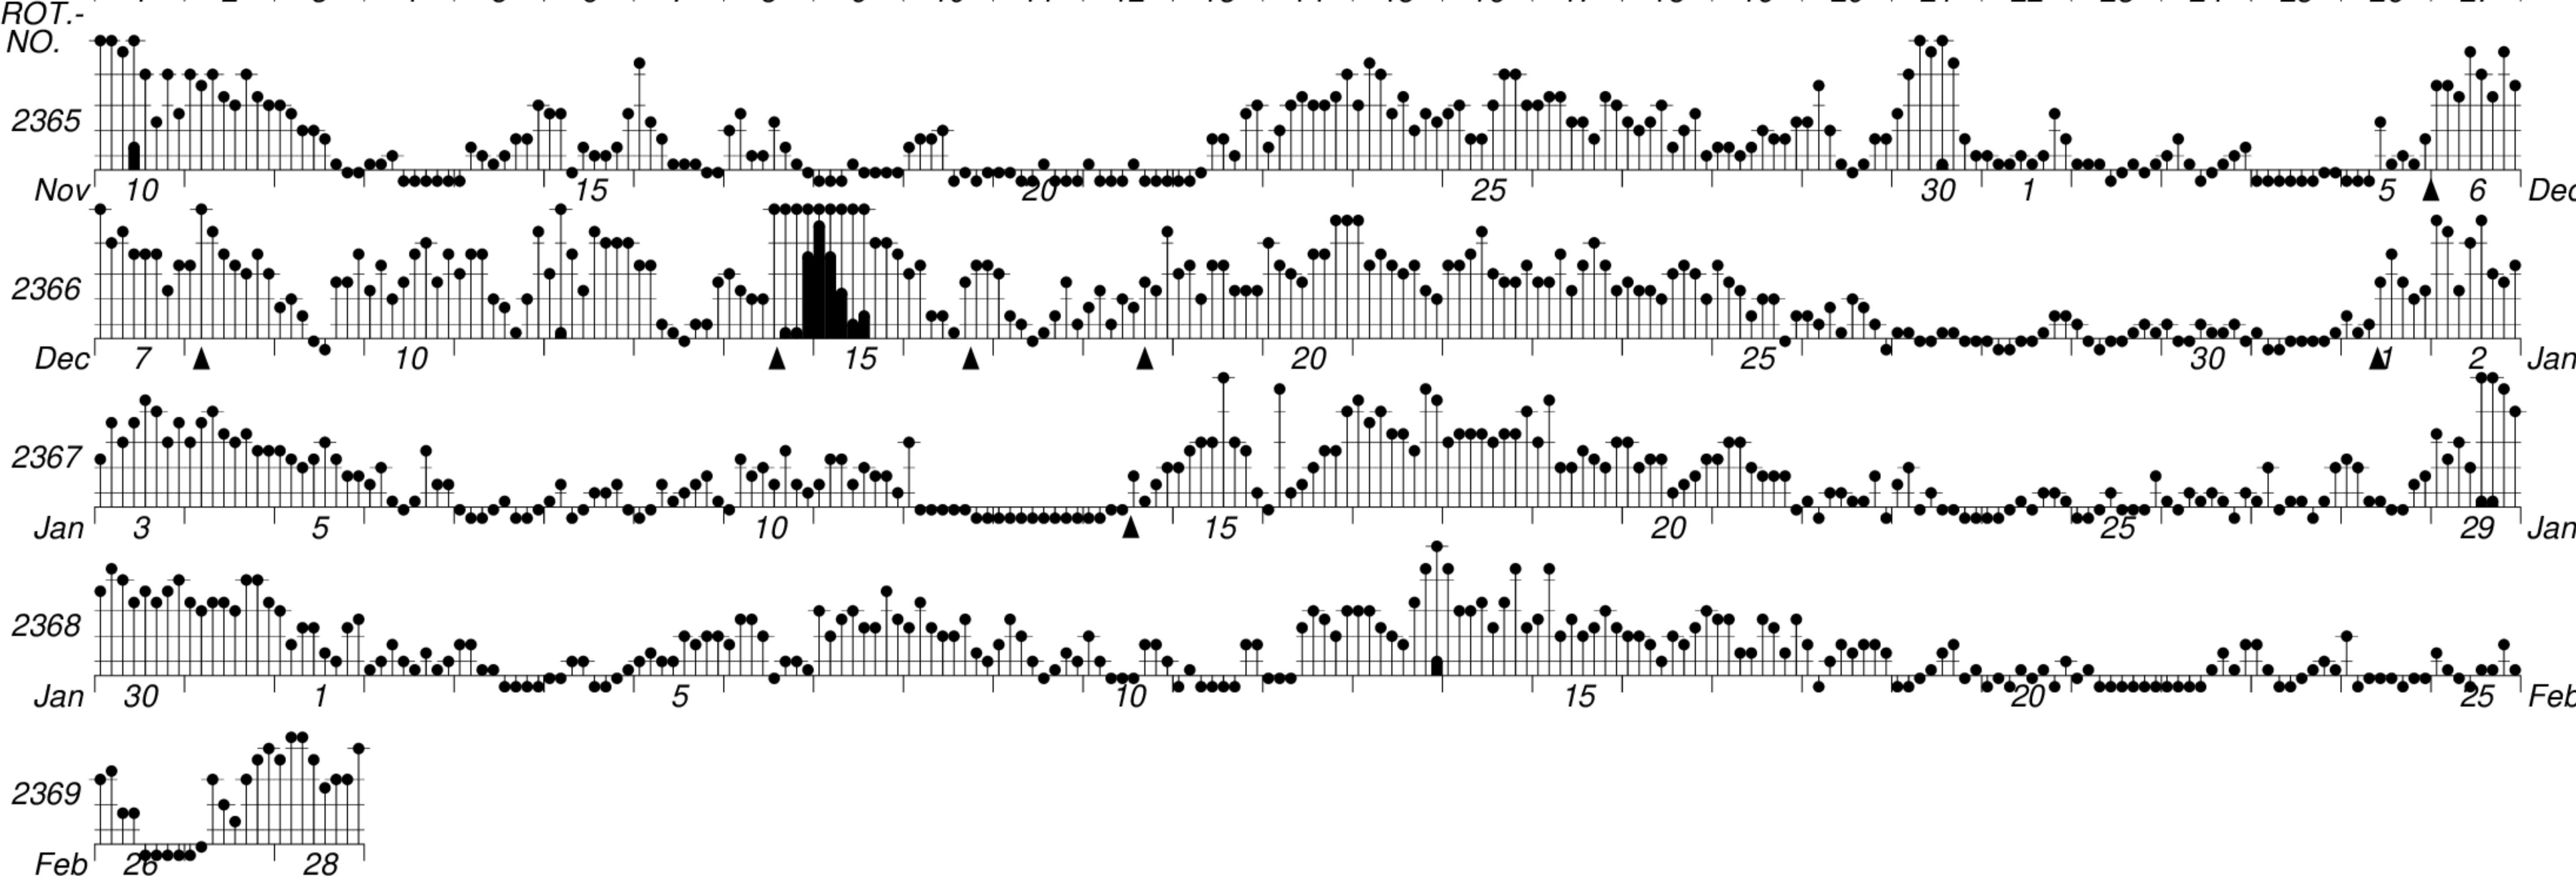

DAYS IN SOLAR ROTATION INTERVAL

1 2 3 4 5 6 7 8 9 10 11 12 13 14 15 16 17 18 19 20 21 22 23 24 25 26 27

KEY

▲ = sudden commencement

GFZ German Research Centre for Geosciences  
**PLANETARY MAGNETIC  
 THREE-HOUR-RANGE INDICES**

*Kp till 2007 Feb 28*