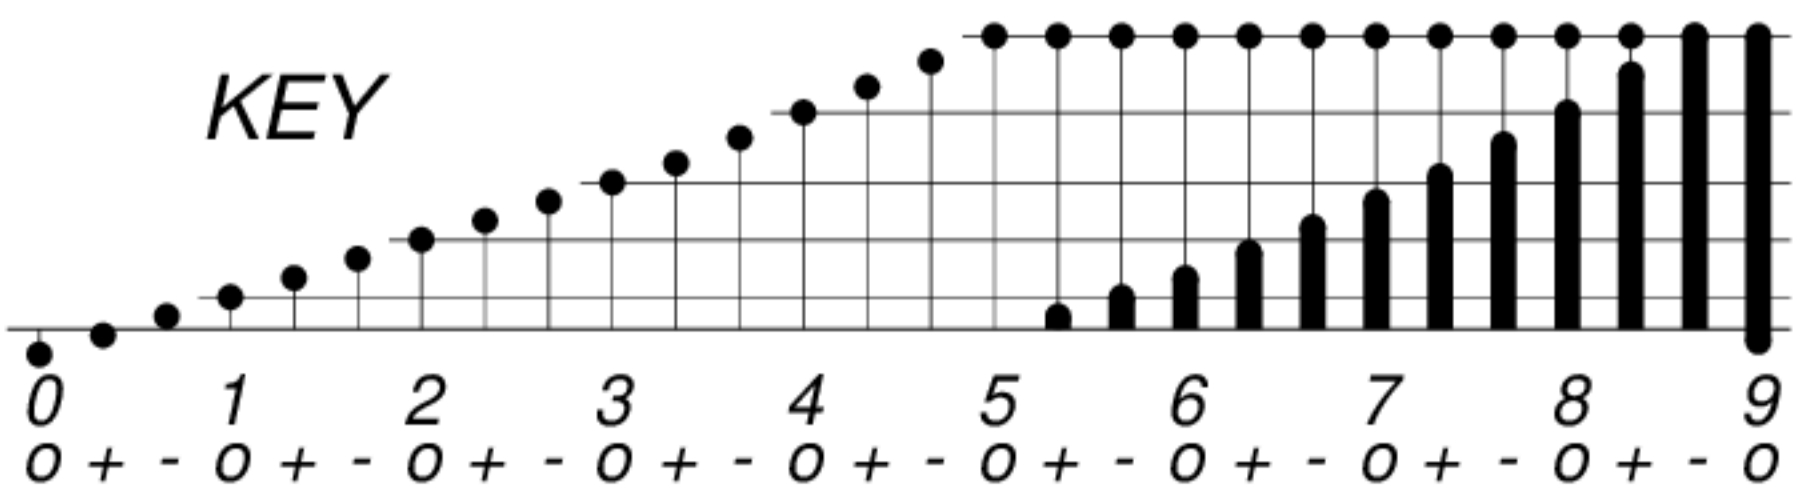

DAYS IN SOLAR ROTATION INTERVAL

1 2 3 4 5 6 7 8 9 10 11 12 13 14 15 16 17 18 19 20 21 22 23 24 25 26 27

ROT.-NO.

KEY

▲ = sudden commencement

GFZ German Research Centre for Geosciences
**PLANETARY MAGNETIC
THREE-HOUR-RANGE INDICES**