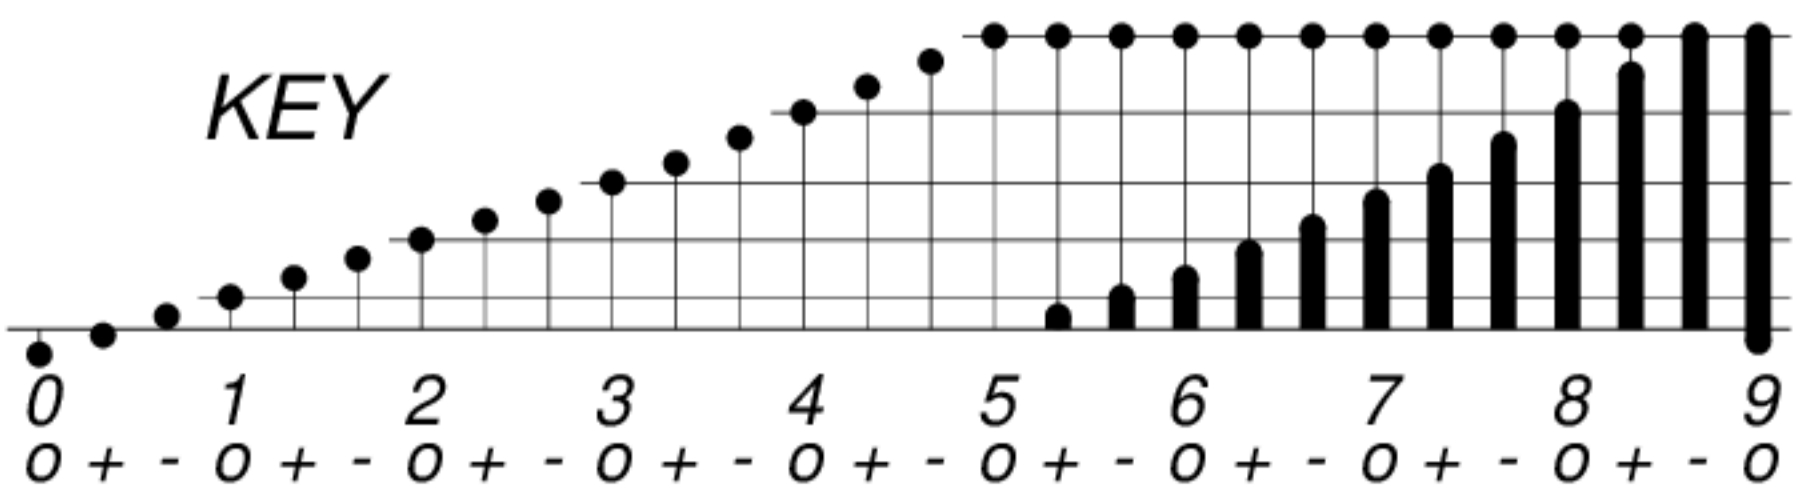

DAYS IN SOLAR ROTATION INTERVAL

1 2 3 4 5 6 7 8 9 10 11 12 13 14 15 16 17 18 19 20 21 22 23 24 25 26 27

ROT.-
NO.

KEY

▲ = sudden commencement

GFZ German Research Centre for Geosciences
**PLANETARY MAGNETIC
THREE-HOUR-RANGE INDICES**

Kp till 2009 Jul 31