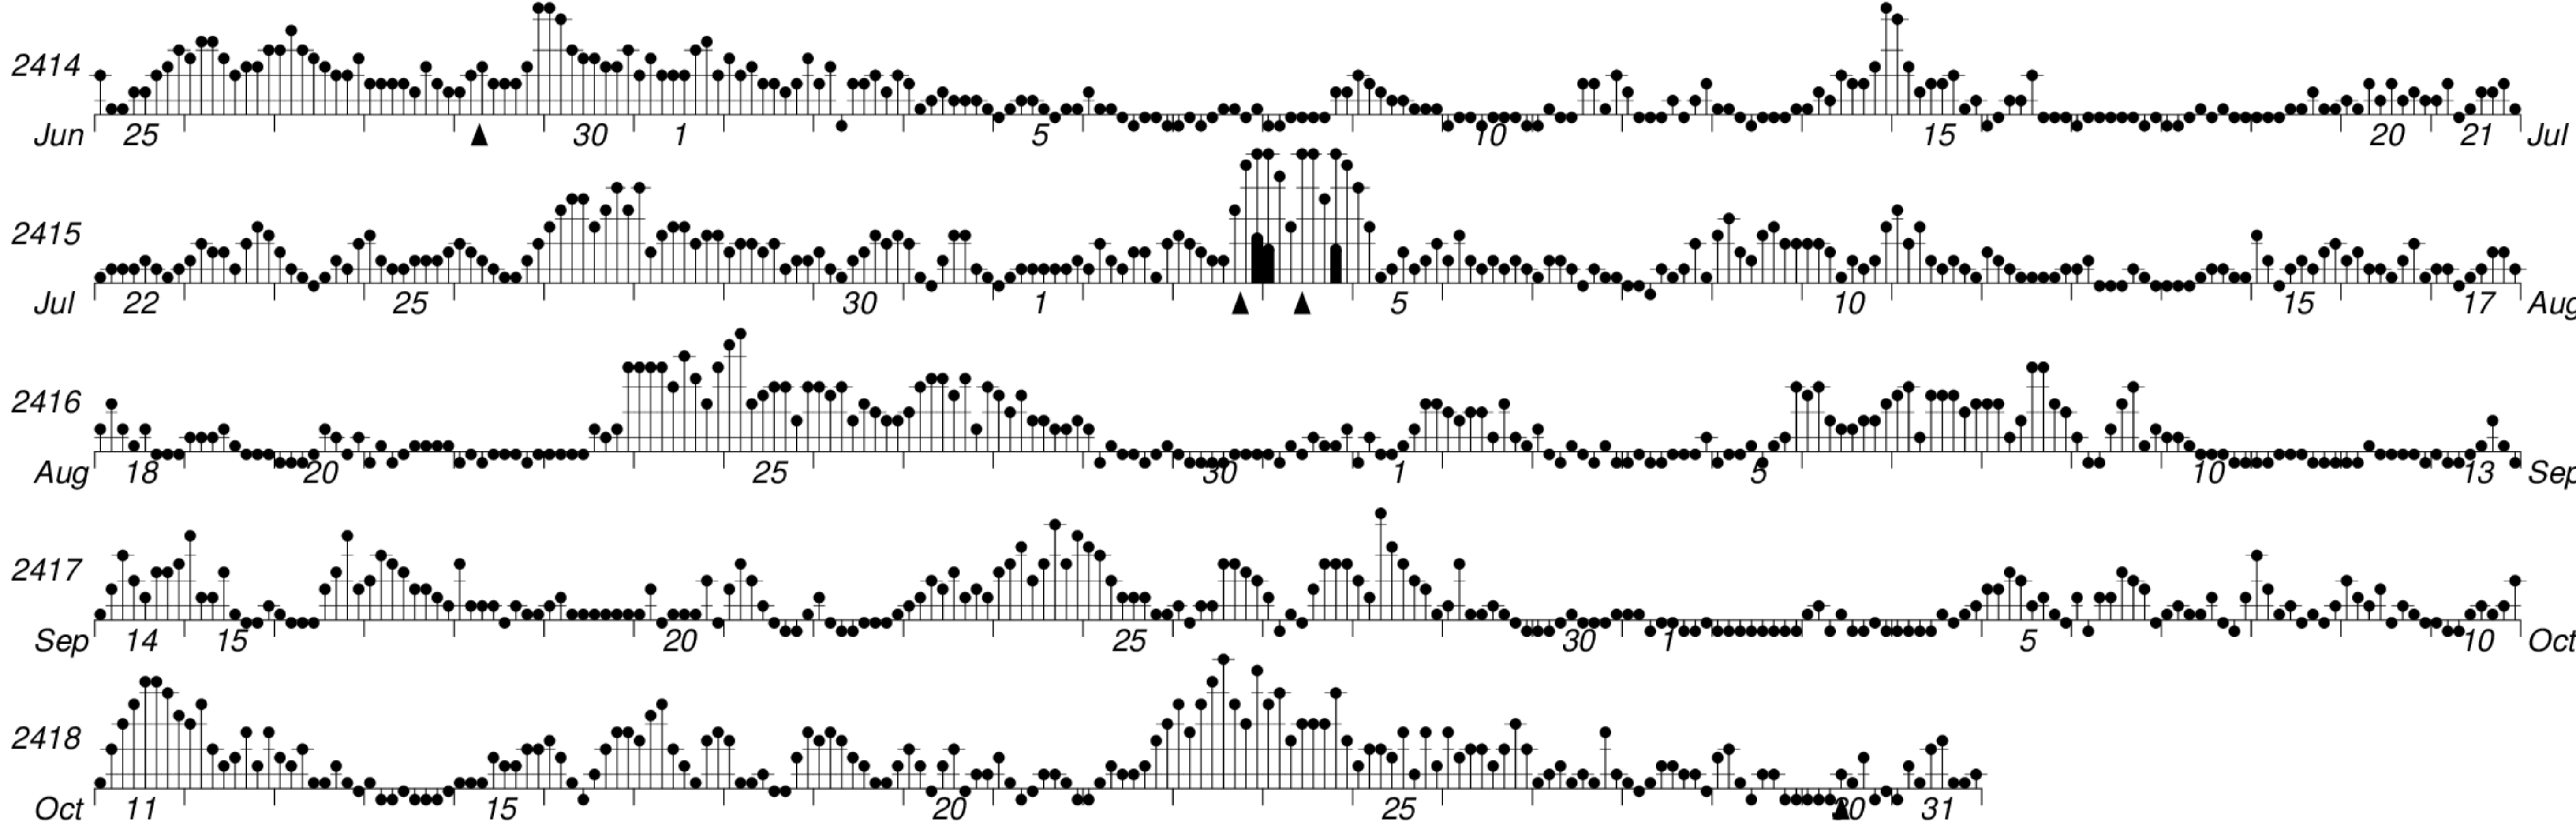

DAYS IN SOLAR ROTATION INTERVAL

1 2 3 4 5 6 7 8 9 10 11 12 13 14 15 16 17 18 19 20 21 22 23 24 25 26 27

ROT.-  
NO.

KEY

▲ = sudden commencement

GFZ German Research Centre for Geosciences  
**PLANETARY MAGNETIC  
THREE-HOUR-RANGE INDICES**

*Kp till 2010 Oct 31*