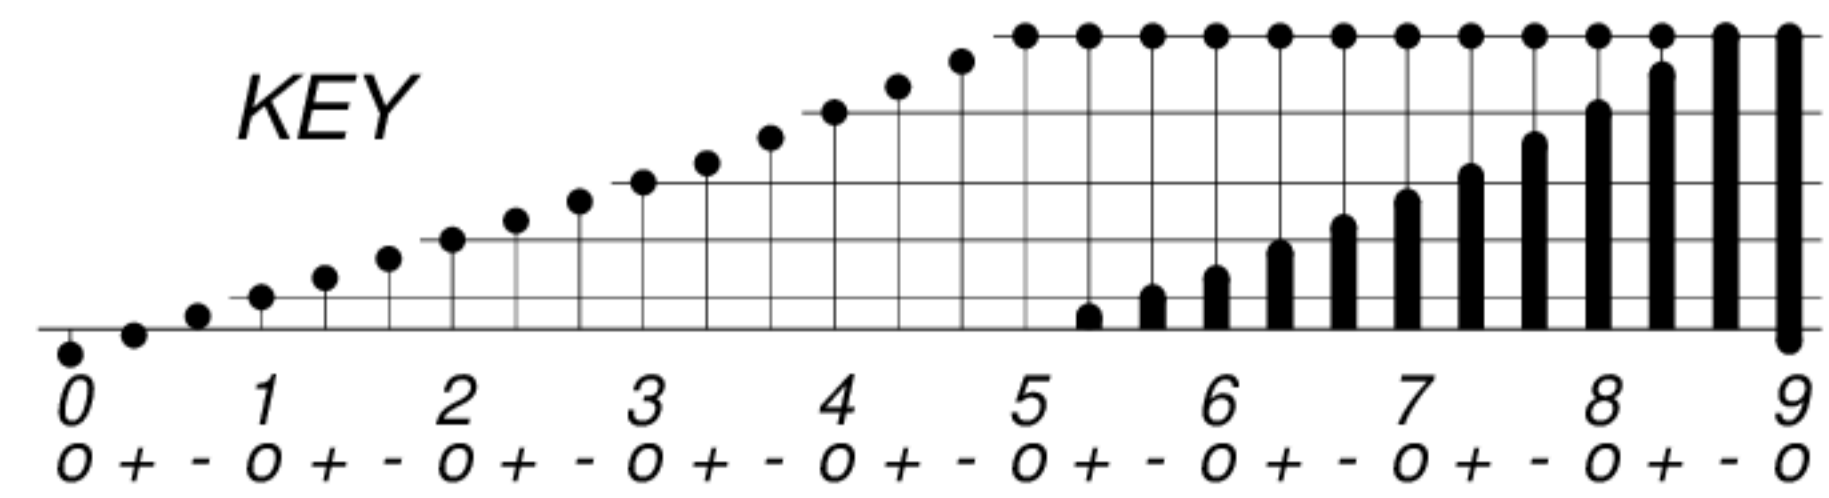

DAYS IN SOLAR ROTATION INTERVAL

1 2 3 4 5 6 7 8 9 10 11 12 13 14 15 16 17 18 19 20 21 22 23 24 25 26 27

ROT.-  
NO.

KEY

▲ = sudden commencement

GFZ German Research Centre for Geosciences  
**PLANETARY MAGNETIC  
THREE-HOUR-RANGE INDICES**