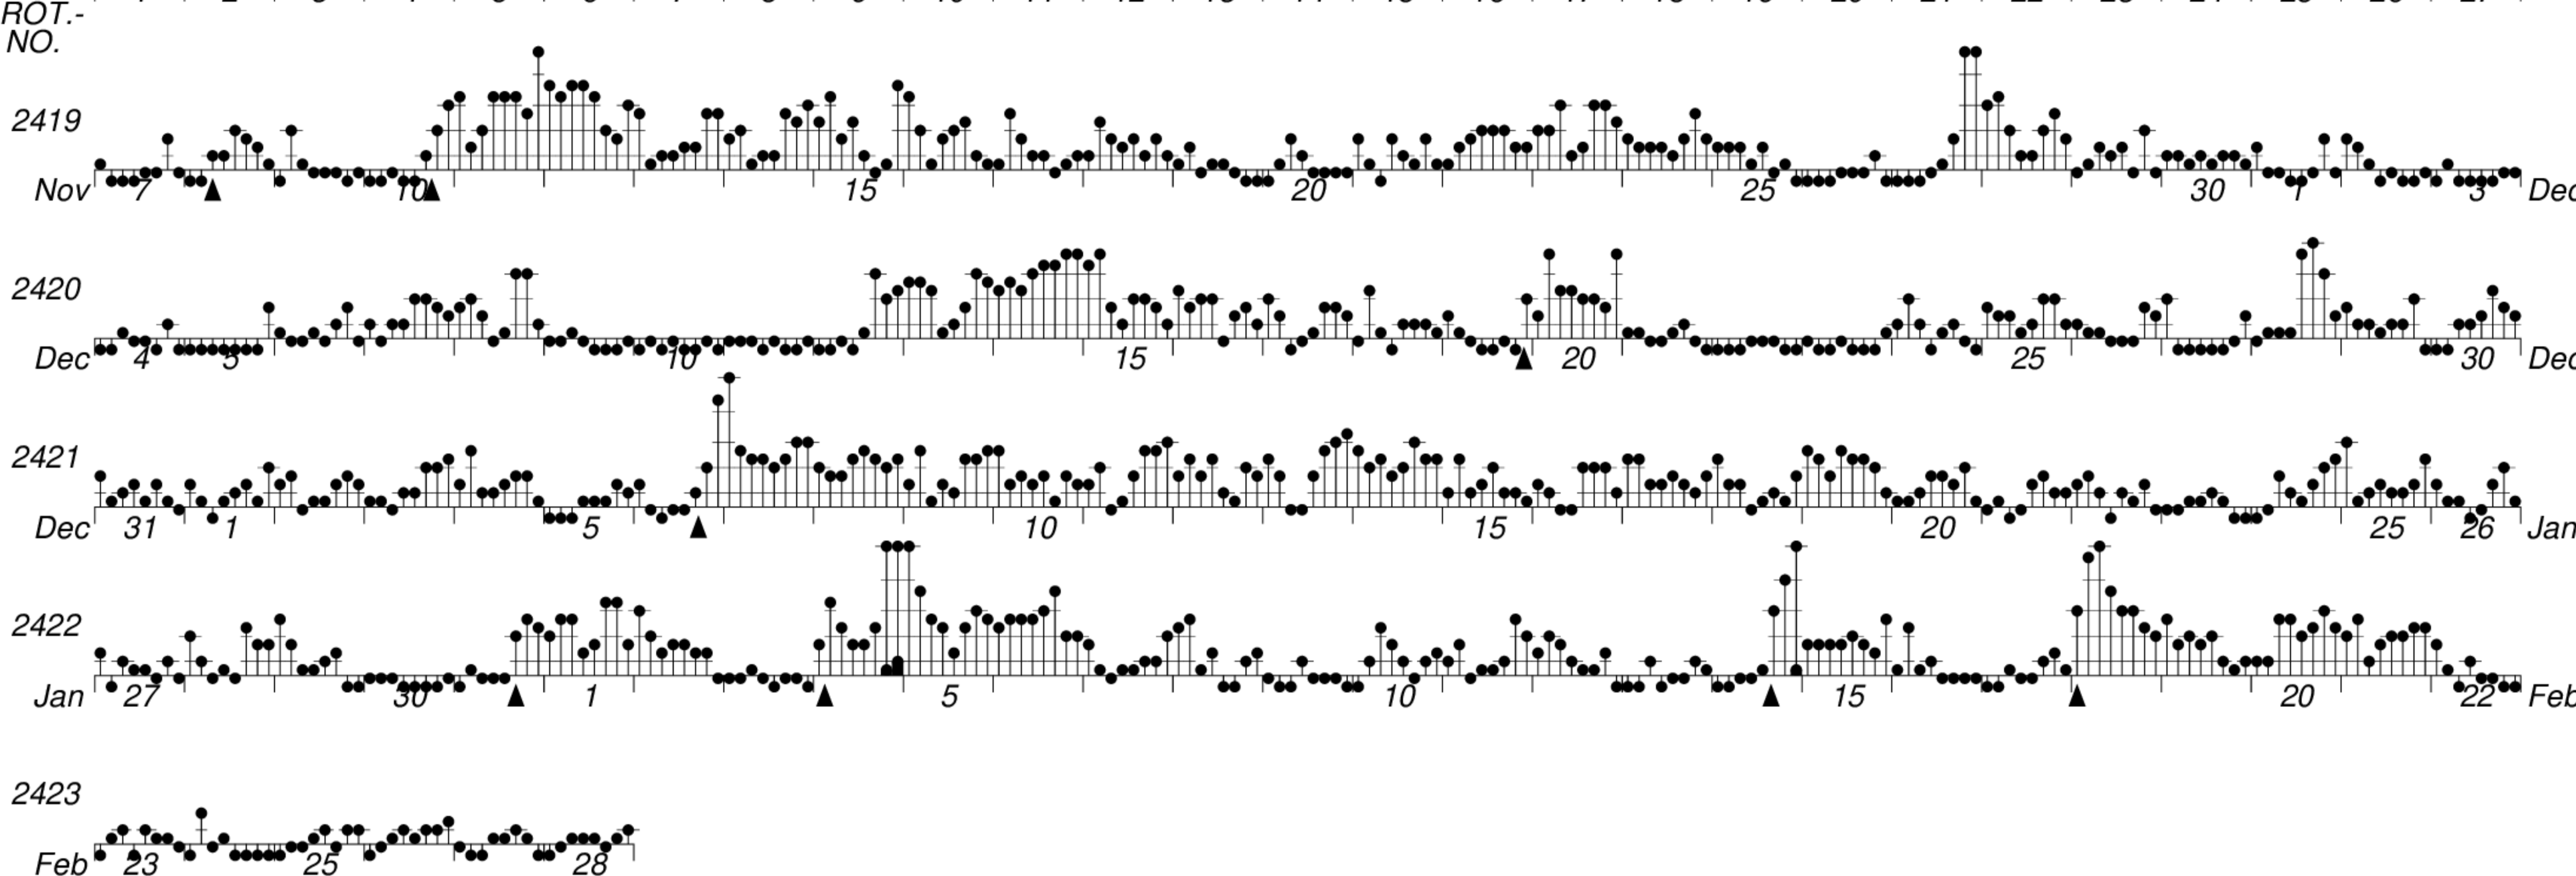

DAYS IN SOLAR ROTATION INTERVAL

1 2 3 4 5 6 7 8 9 10 11 12 13 14 15 16 17 18 19 20 21 22 23 24 25 26 27

▲ = sudden commencement

GFZ German Research Centre for Geosciences  
**PLANETARY MAGNETIC  
 THREE-HOUR-RANGE INDICES**  
*Kp till 2011 Feb 28*