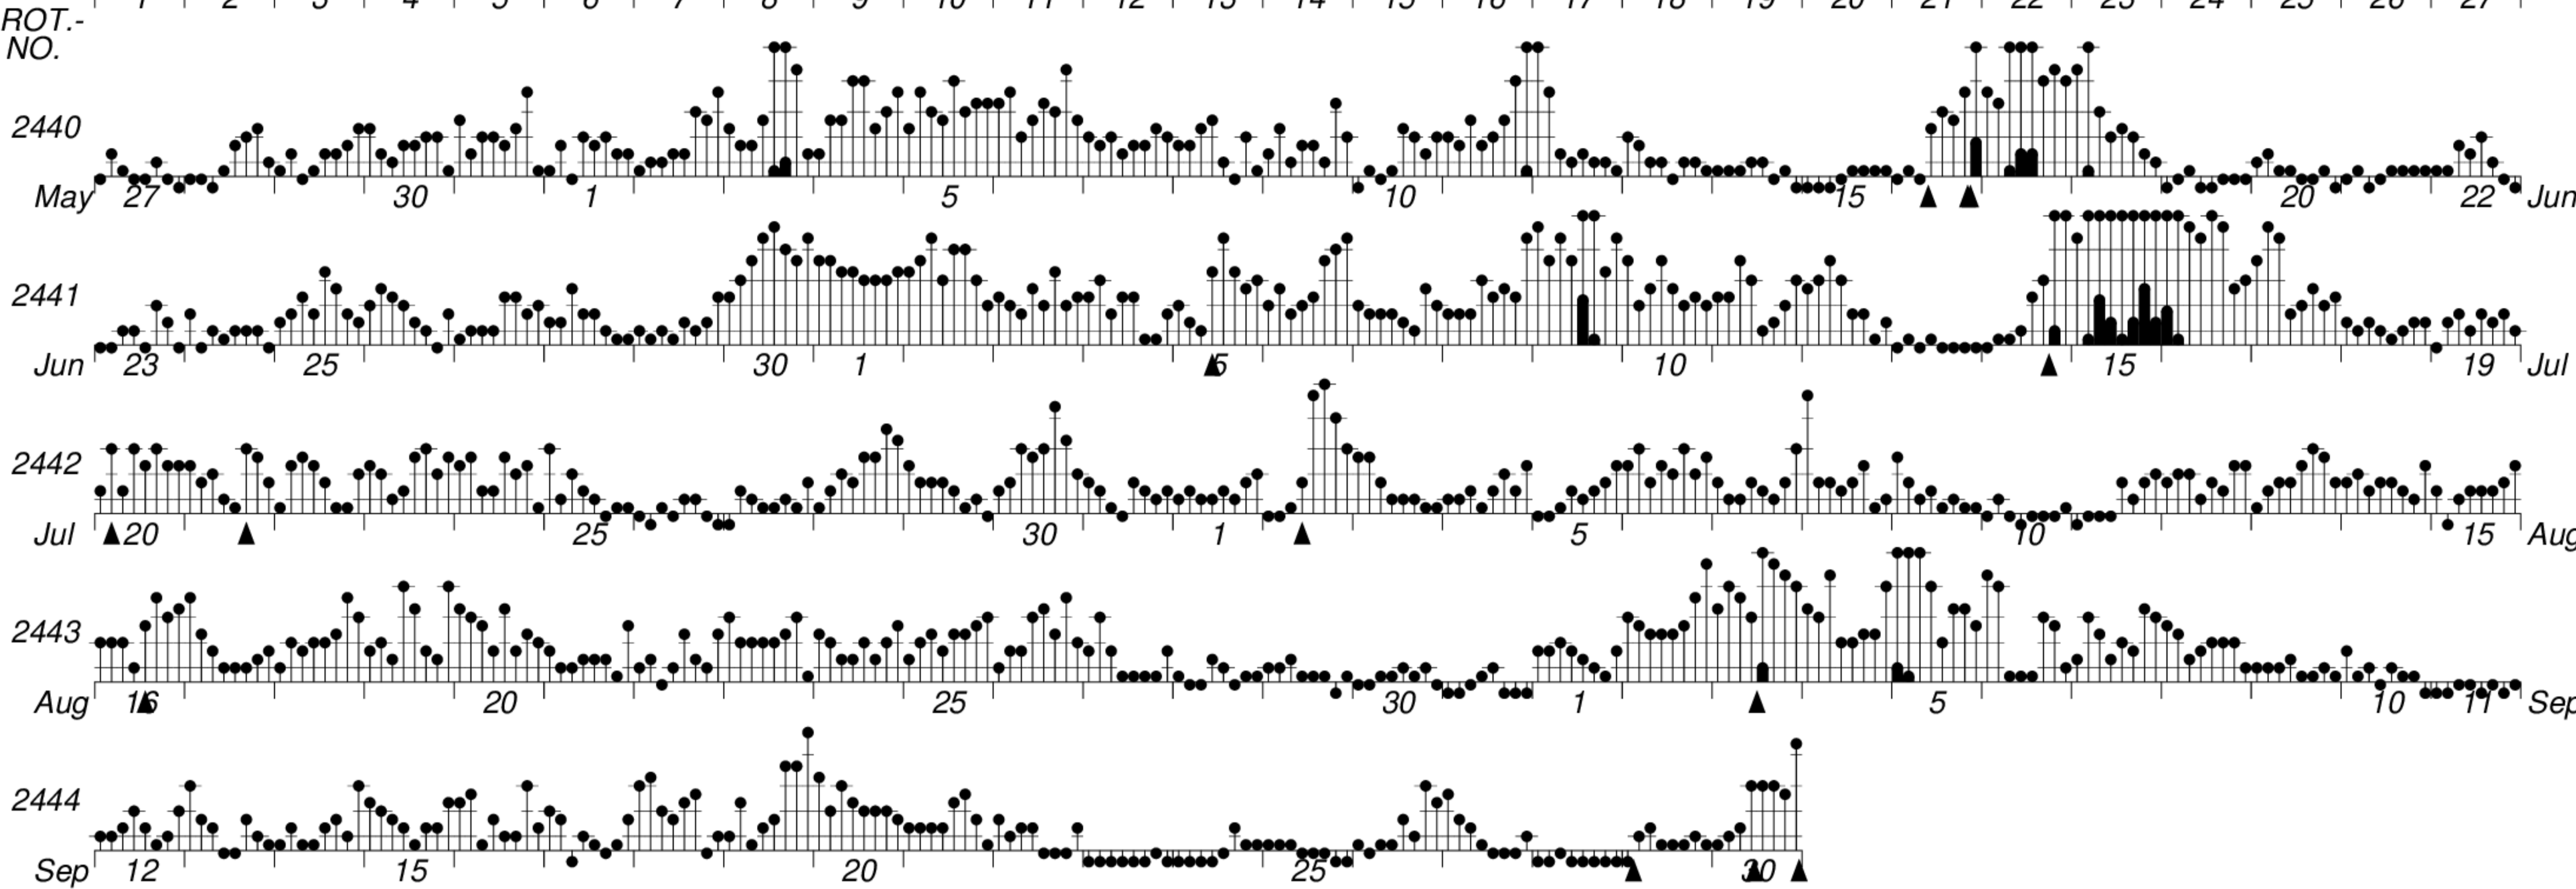

DAYS IN SOLAR ROTATION INTERVAL

1 2 3 4 5 6 7 8 9 10 11 12 13 14 15 16 17 18 19 20 21 22 23 24 25 26 27

KEY

▲ = sudden commencement

GFZ German Research Centre for Geosciences  
**PLANETARY MAGNETIC  
THREE-HOUR-RANGE INDICES**

*Kp till 2012 Sep 30*