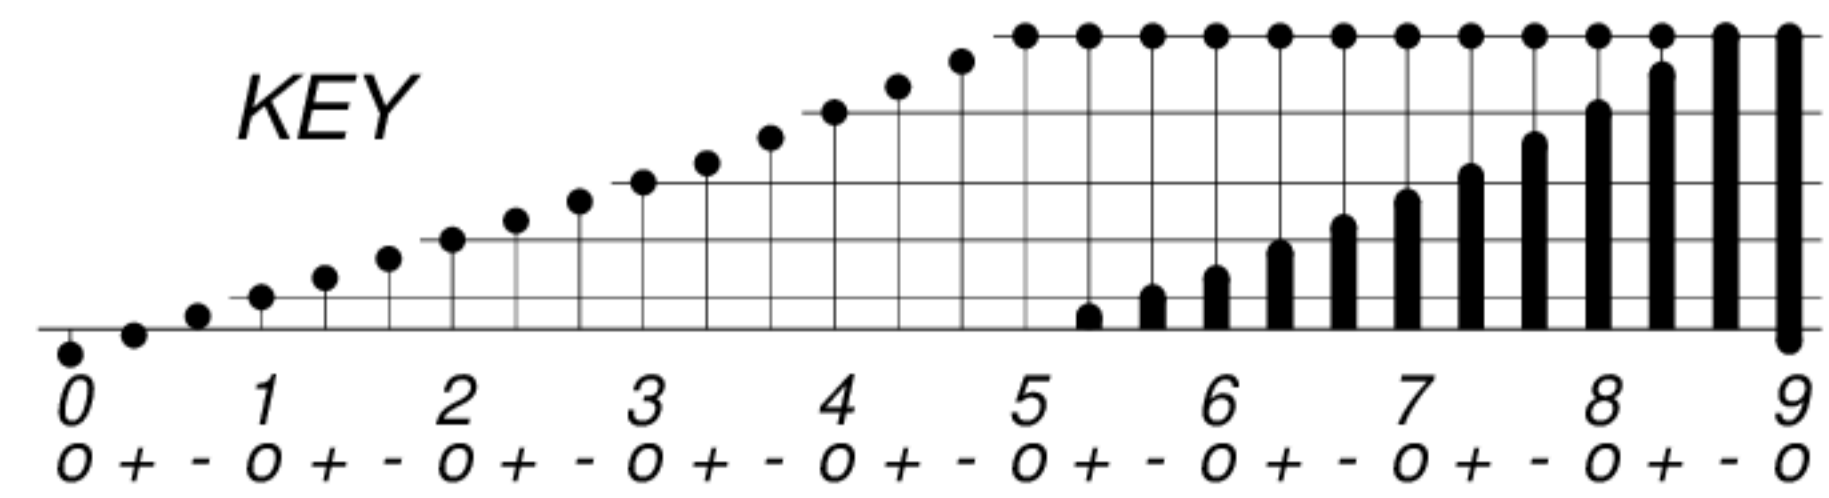

DAYS IN SOLAR ROTATION INTERVAL

1 2 3 4 5 6 7 8 9 10 11 12 13 14 15 16 17 18 19 20 21 22 23 24 25 26 27

KEY

▲ = sudden commencement

GFZ German Research Centre for Geosciences  
**PLANETARY MAGNETIC  
THREE-HOUR-RANGE INDICES**