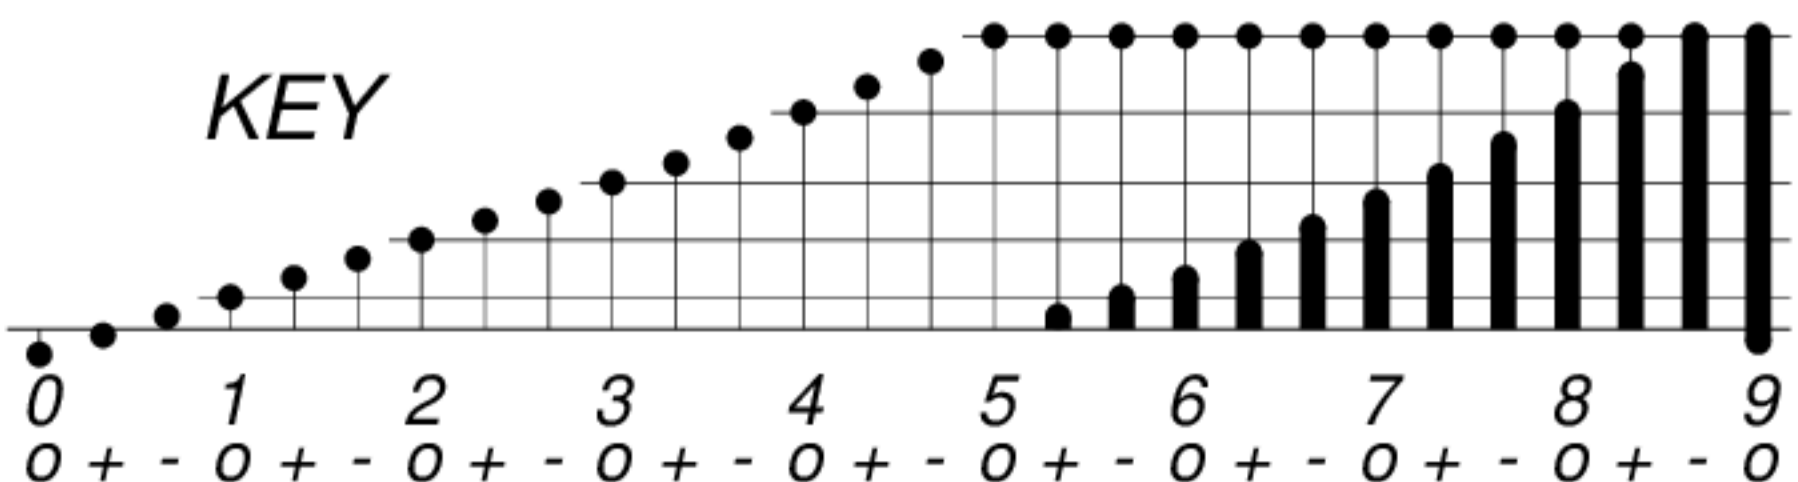

DAYS IN SOLAR ROTATION INTERVAL

1 2 3 4 5 6 7 8 9 10 11 12 13 14 15 16 17 18 19 20 21 22 23 24 25 26 27

ROT.-
NO.

KEY

▲ = sudden commencement

GFZ German Research Centre for Geosciences
**PLANETARY MAGNETIC
THREE-HOUR-RANGE INDICES**