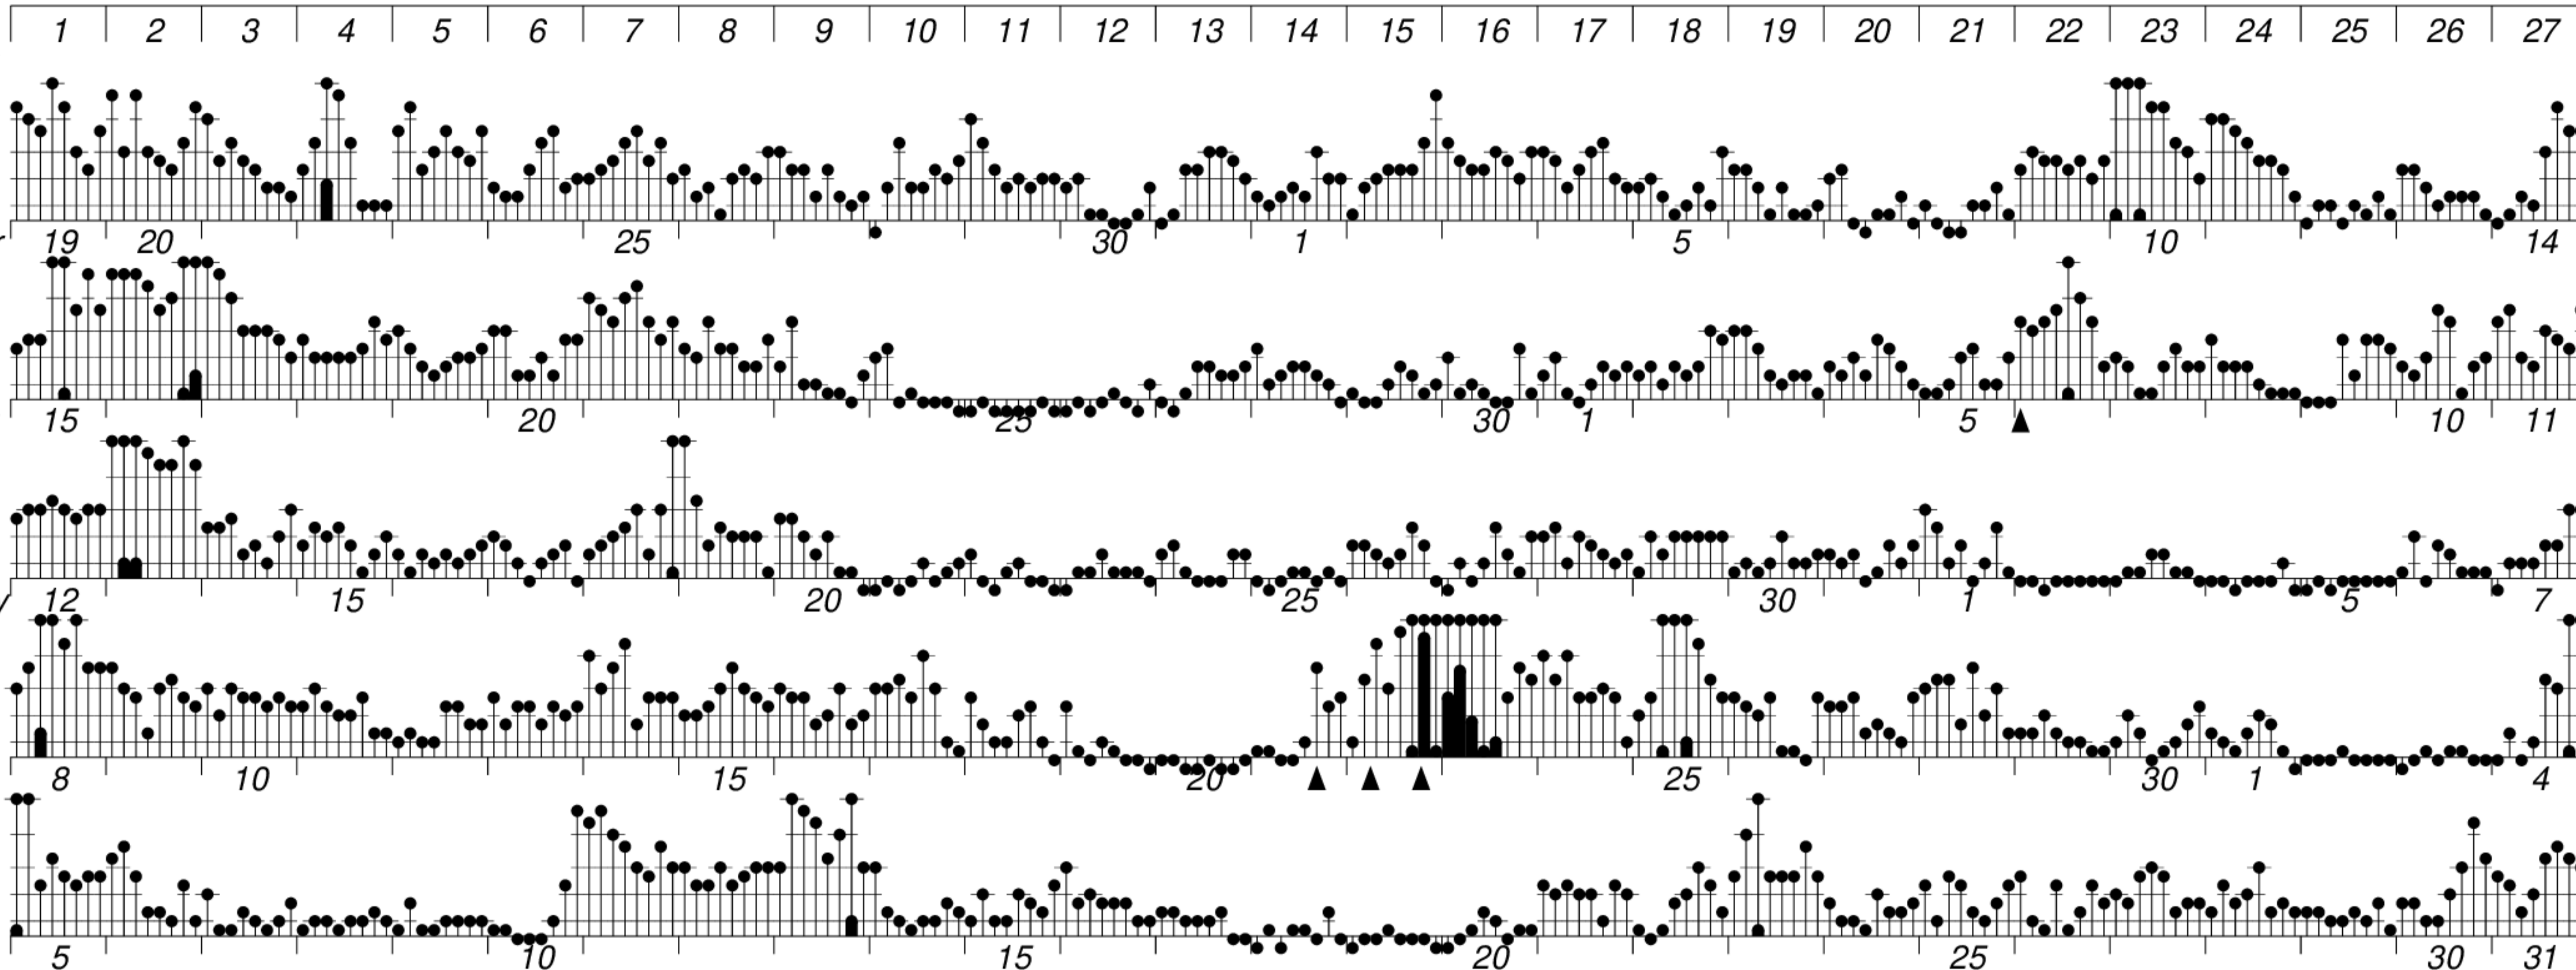

DAYS IN SOLAR ROTATION INTERVAL

KEY

▲ = sudden commencement

GFZ German Research Centre for Geosciences  
**PLANETARY MAGNETIC  
 THREE-HOUR-RANGE INDICES**

*Kp till 2015 Jul 31*