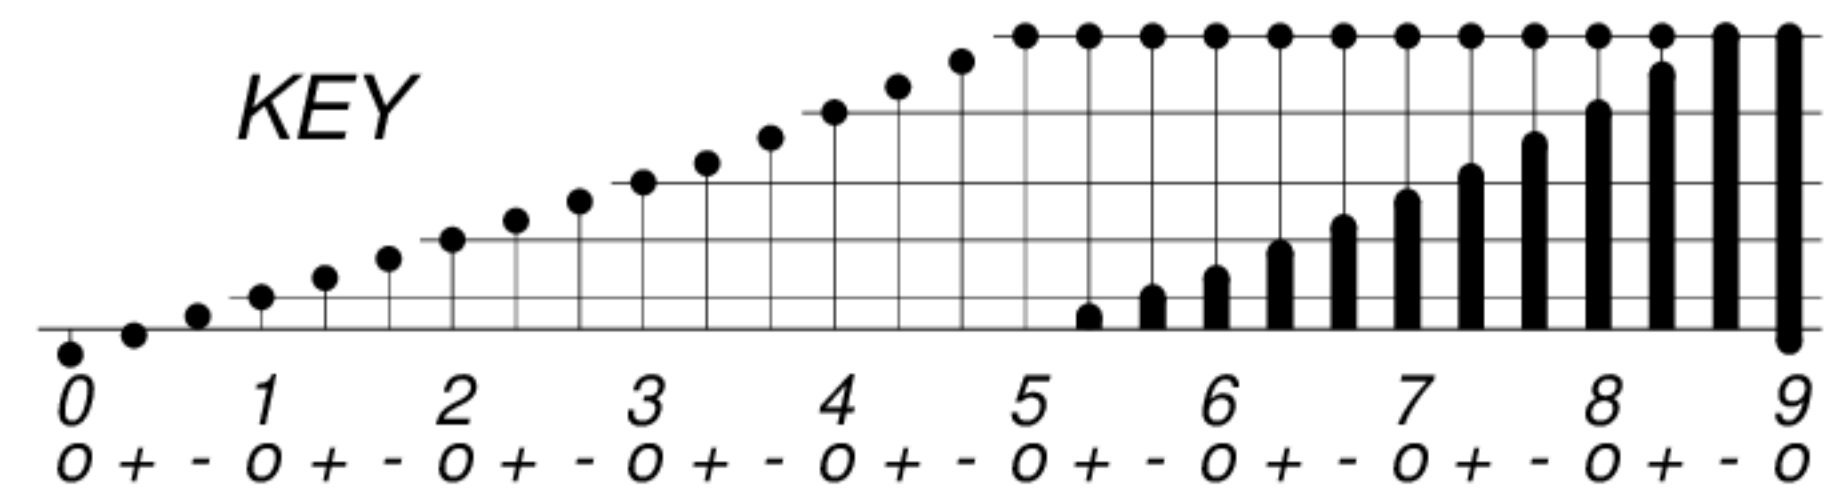

DAYS IN SOLAR ROTATION INTERVAL

KEY

▲ = sudden commencement

GFZ German Research Centre for Geosciences  
**PLANETARY MAGNETIC  
 THREE-HOUR-RANGE INDICES**

*Kp till 2015 Jul 31*