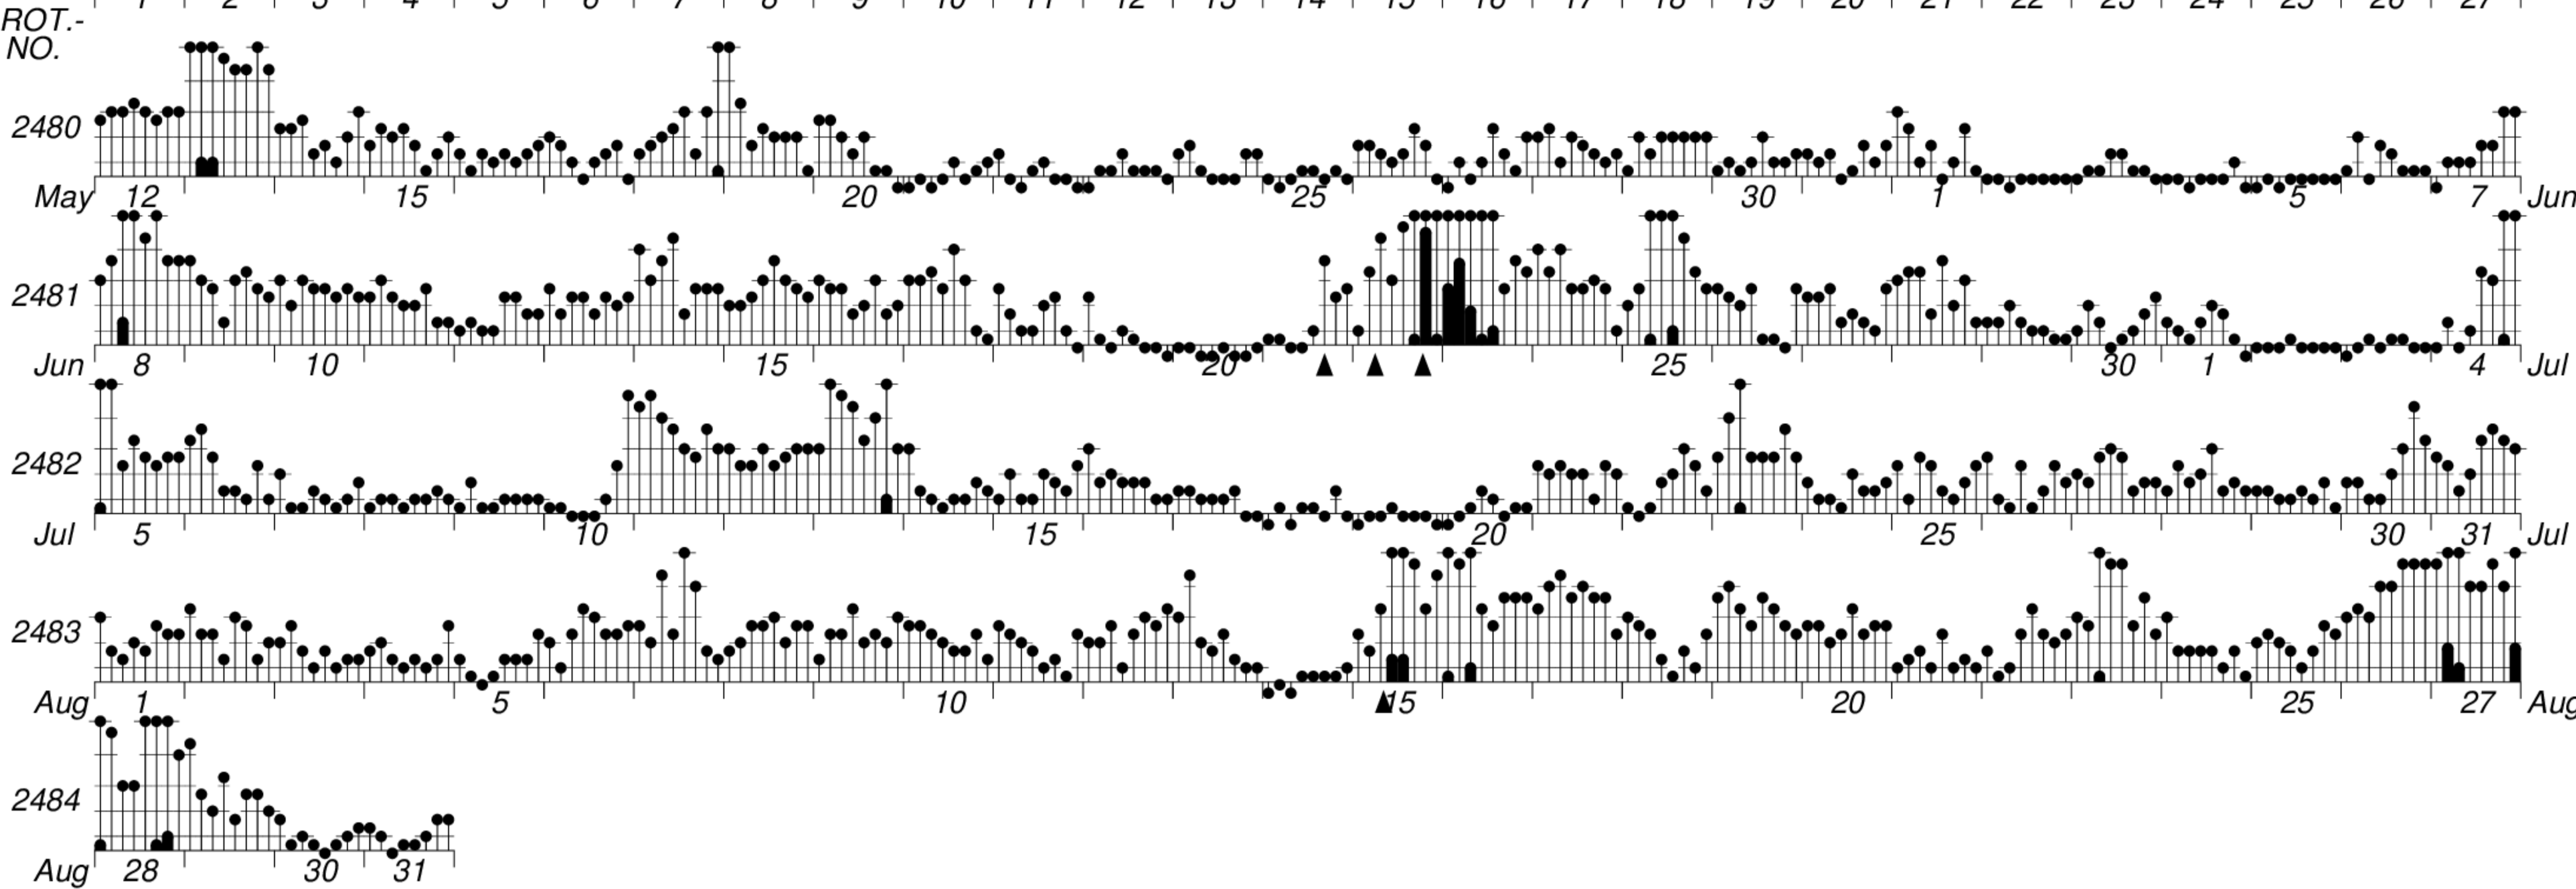

DAYS IN SOLAR ROTATION INTERVAL

1 2 3 4 5 6 7 8 9 10 11 12 13 14 15 16 17 18 19 20 21 22 23 24 25 26 27

KEY

▲ = sudden commencement

GFZ German Research Centre for Geosciences
**PLANETARY MAGNETIC
 THREE-HOUR-RANGE INDICES**

Kp till 2015 Aug 31