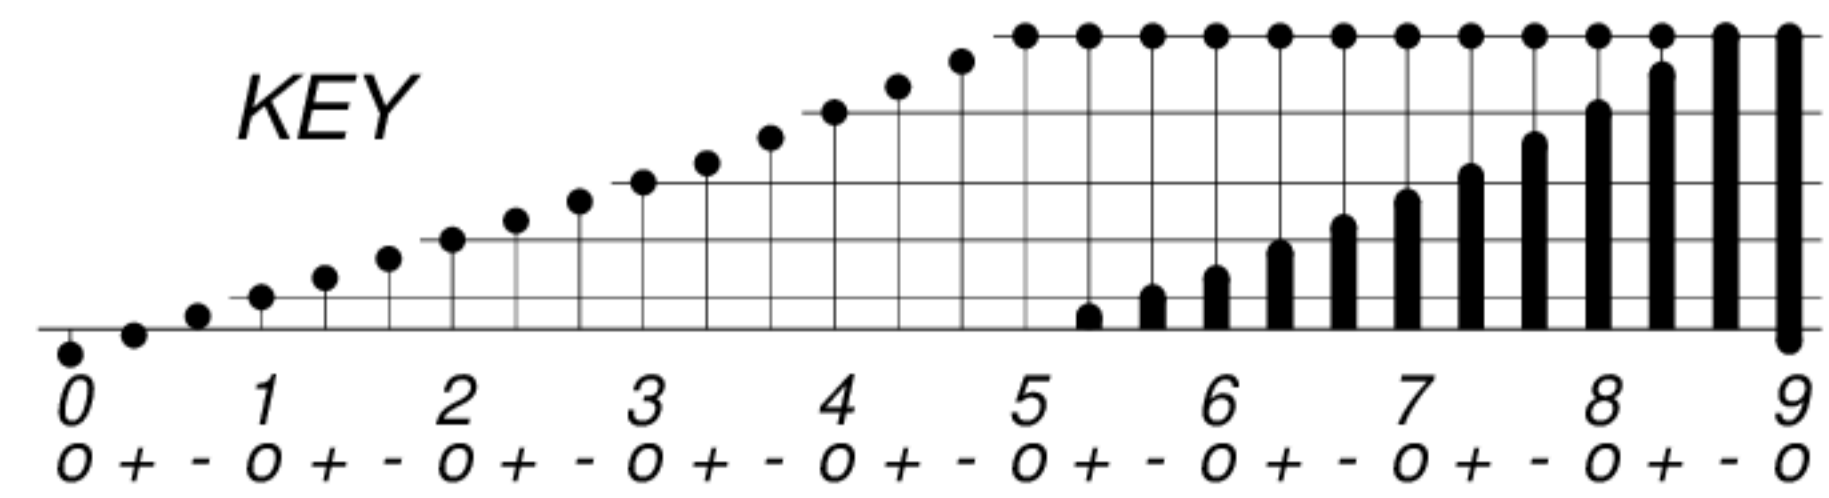

DAYS IN SOLAR ROTATION INTERVAL

1 2 3 4 5 6 7 8 9 10 11 12 13 14 15 16 17 18 19 20 21 22 23 24 25 26 27

KEY

▲ = sudden commencement

GFZ German Research Centre for Geosciences
**PLANETARY MAGNETIC
 THREE-HOUR-RANGE INDICES**

Kp till 2015 Aug 31