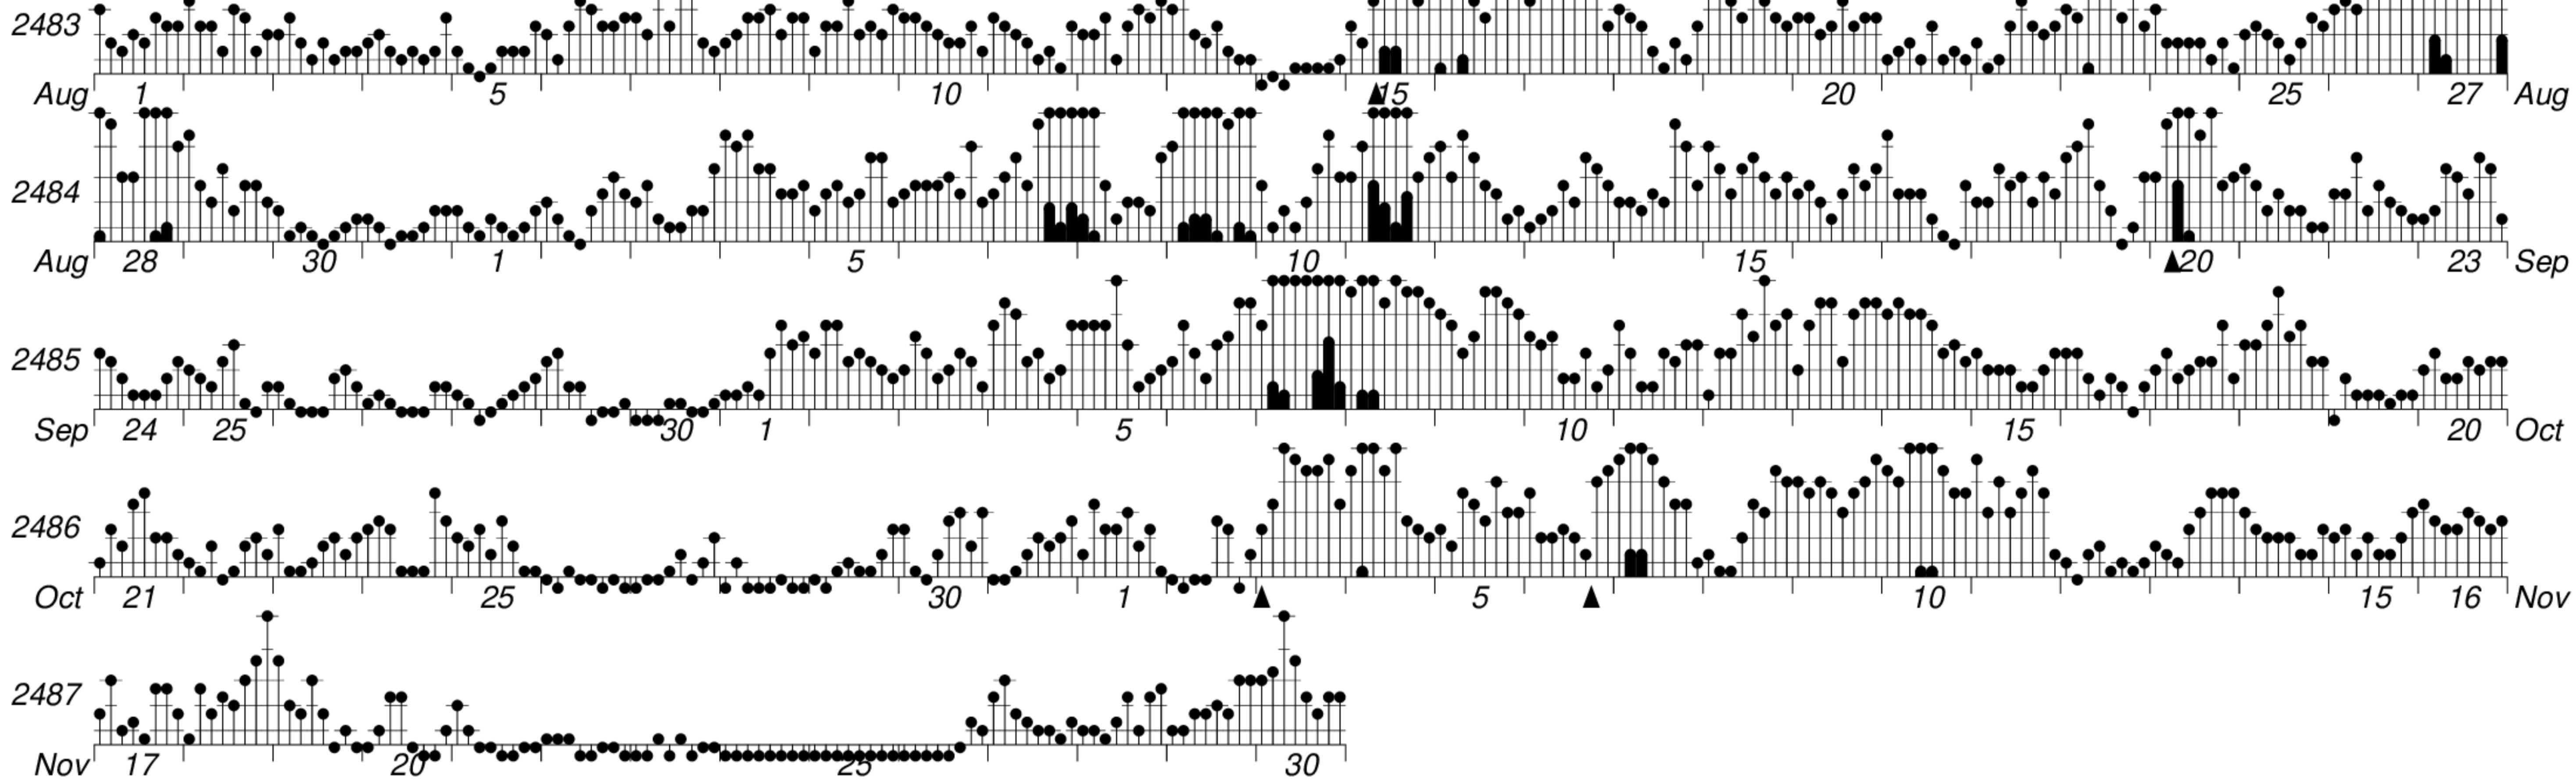

DAYS IN SOLAR ROTATION INTERVAL

1 2 3 4 5 6 7 8 9 10 11 12 13 14 15 16 17 18 19 20 21 22 23 24 25 26 27

ROT.-  
NO.

KEY

▲ = sudden  
commencement

GFZ German Research Centre for Geosciences  
**PLANETARY MAGNETIC  
THREE-HOUR-RANGE INDICES**

*Kp till 2015 Nov 30*