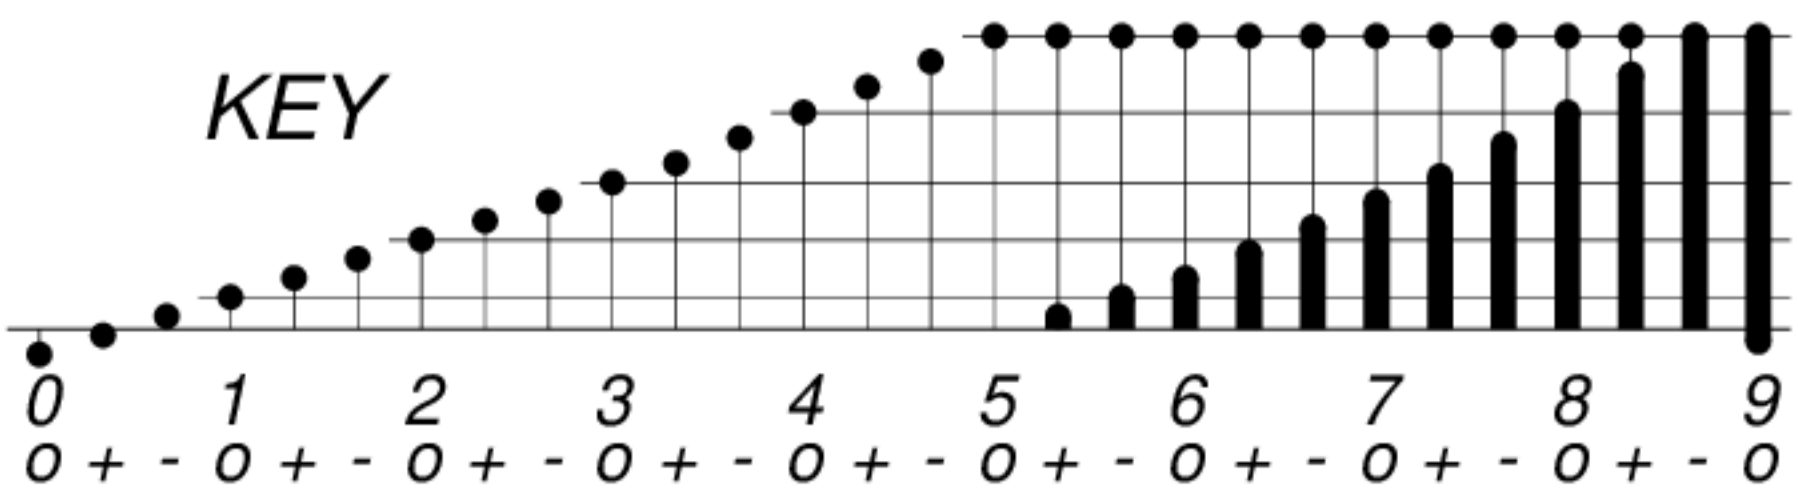

DAYS IN SOLAR ROTATION INTERVAL

1 2 3 4 5 6 7 8 9 10 11 12 13 14 15 16 17 18 19 20 21 22 23 24 25 26 27

ROT.-  
NO.

KEY

▲ = sudden  
commencement

GFZ German Research Centre for Geosciences  
**PLANETARY MAGNETIC  
THREE-HOUR-RANGE INDICES**