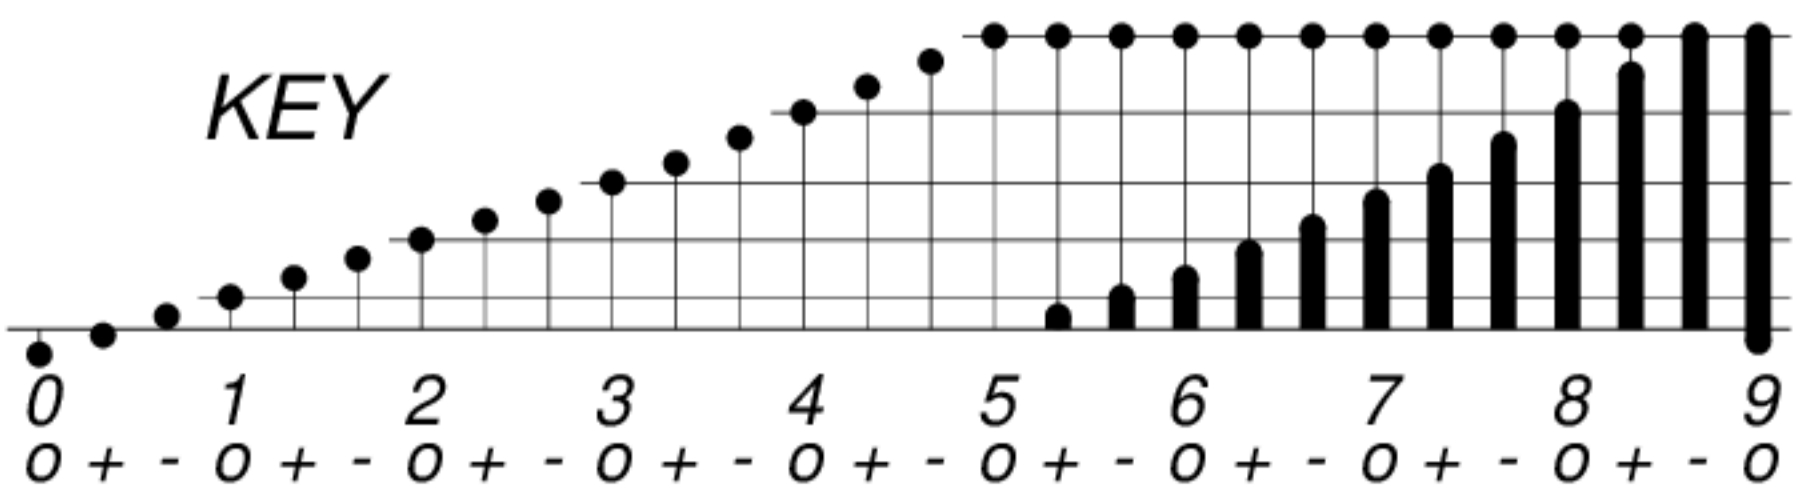

DAYS IN SOLAR ROTATION INTERVAL

1 2 3 4 5 6 7 8 9 10 11 12 13 14 15 16 17 18 19 20 21 22 23 24 25 26 27

ROT.-NO.

KEY

▲ = sudden commencement

GFZ German Research Centre for Geosciences
**PLANETARY MAGNETIC
THREE-HOUR-RANGE INDICES**

Kp till 2017 Sep 30