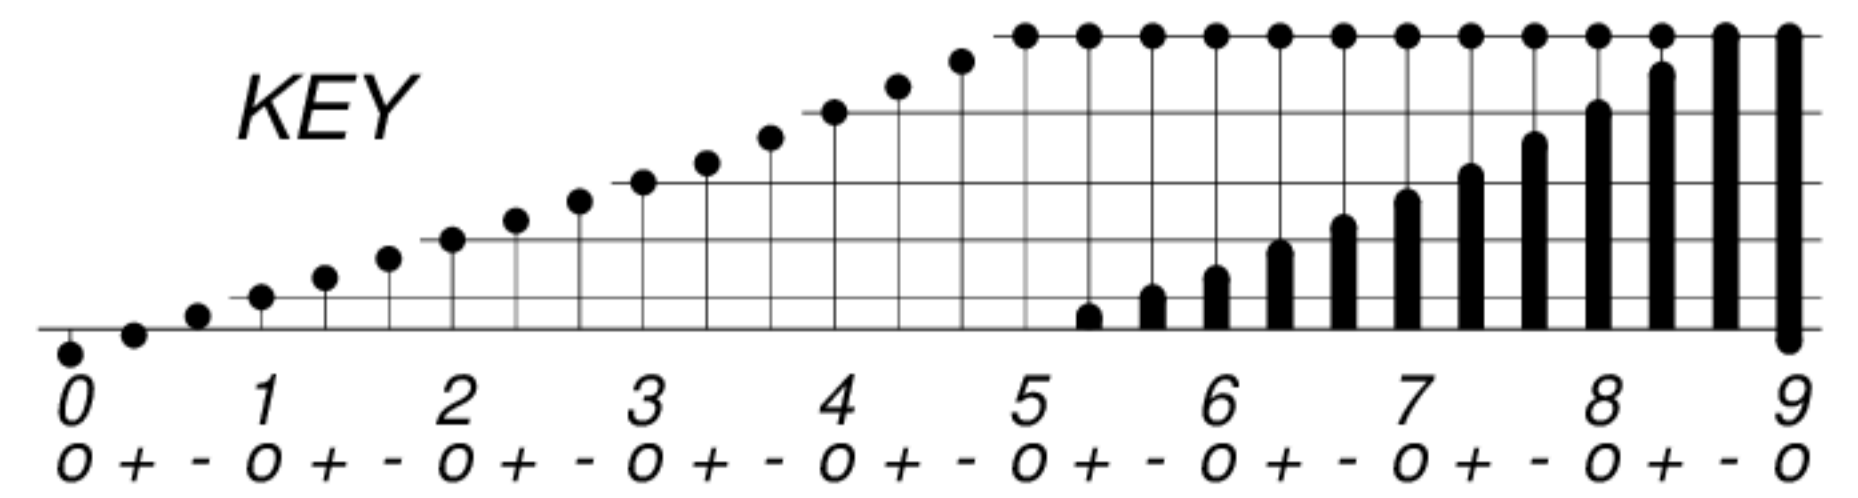

DAYS IN SOLAR ROTATION INTERVAL

1 2 3 4 5 6 7 8 9 10 11 12 13 14 15 16 17 18 19 20 21 22 23 24 25 26 27

ROT.-  
NO.

KEY

▲ = sudden commencement

GFZ German Research Centre for Geosciences  
**PLANETARY MAGNETIC  
THREE-HOUR-RANGE INDICES**