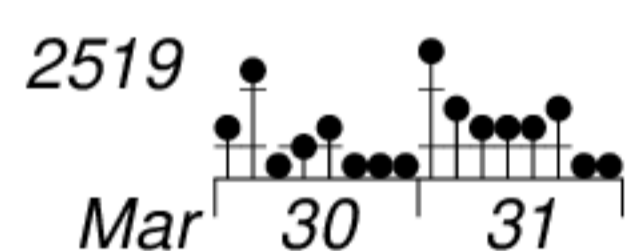

DAYS IN SOLAR ROTATION INTERVAL

1 2 3 4 5 6 7 8 9 10 11 12 13 14 15 16 17 18 19 20 21 22 23 24 25 26 27

ROT.-  
NO.

KEY

▲ = sudden commencement

GFZ German Research Centre for Geosciences  
**PLANETARY MAGNETIC  
THREE-HOUR-RANGE INDICES**