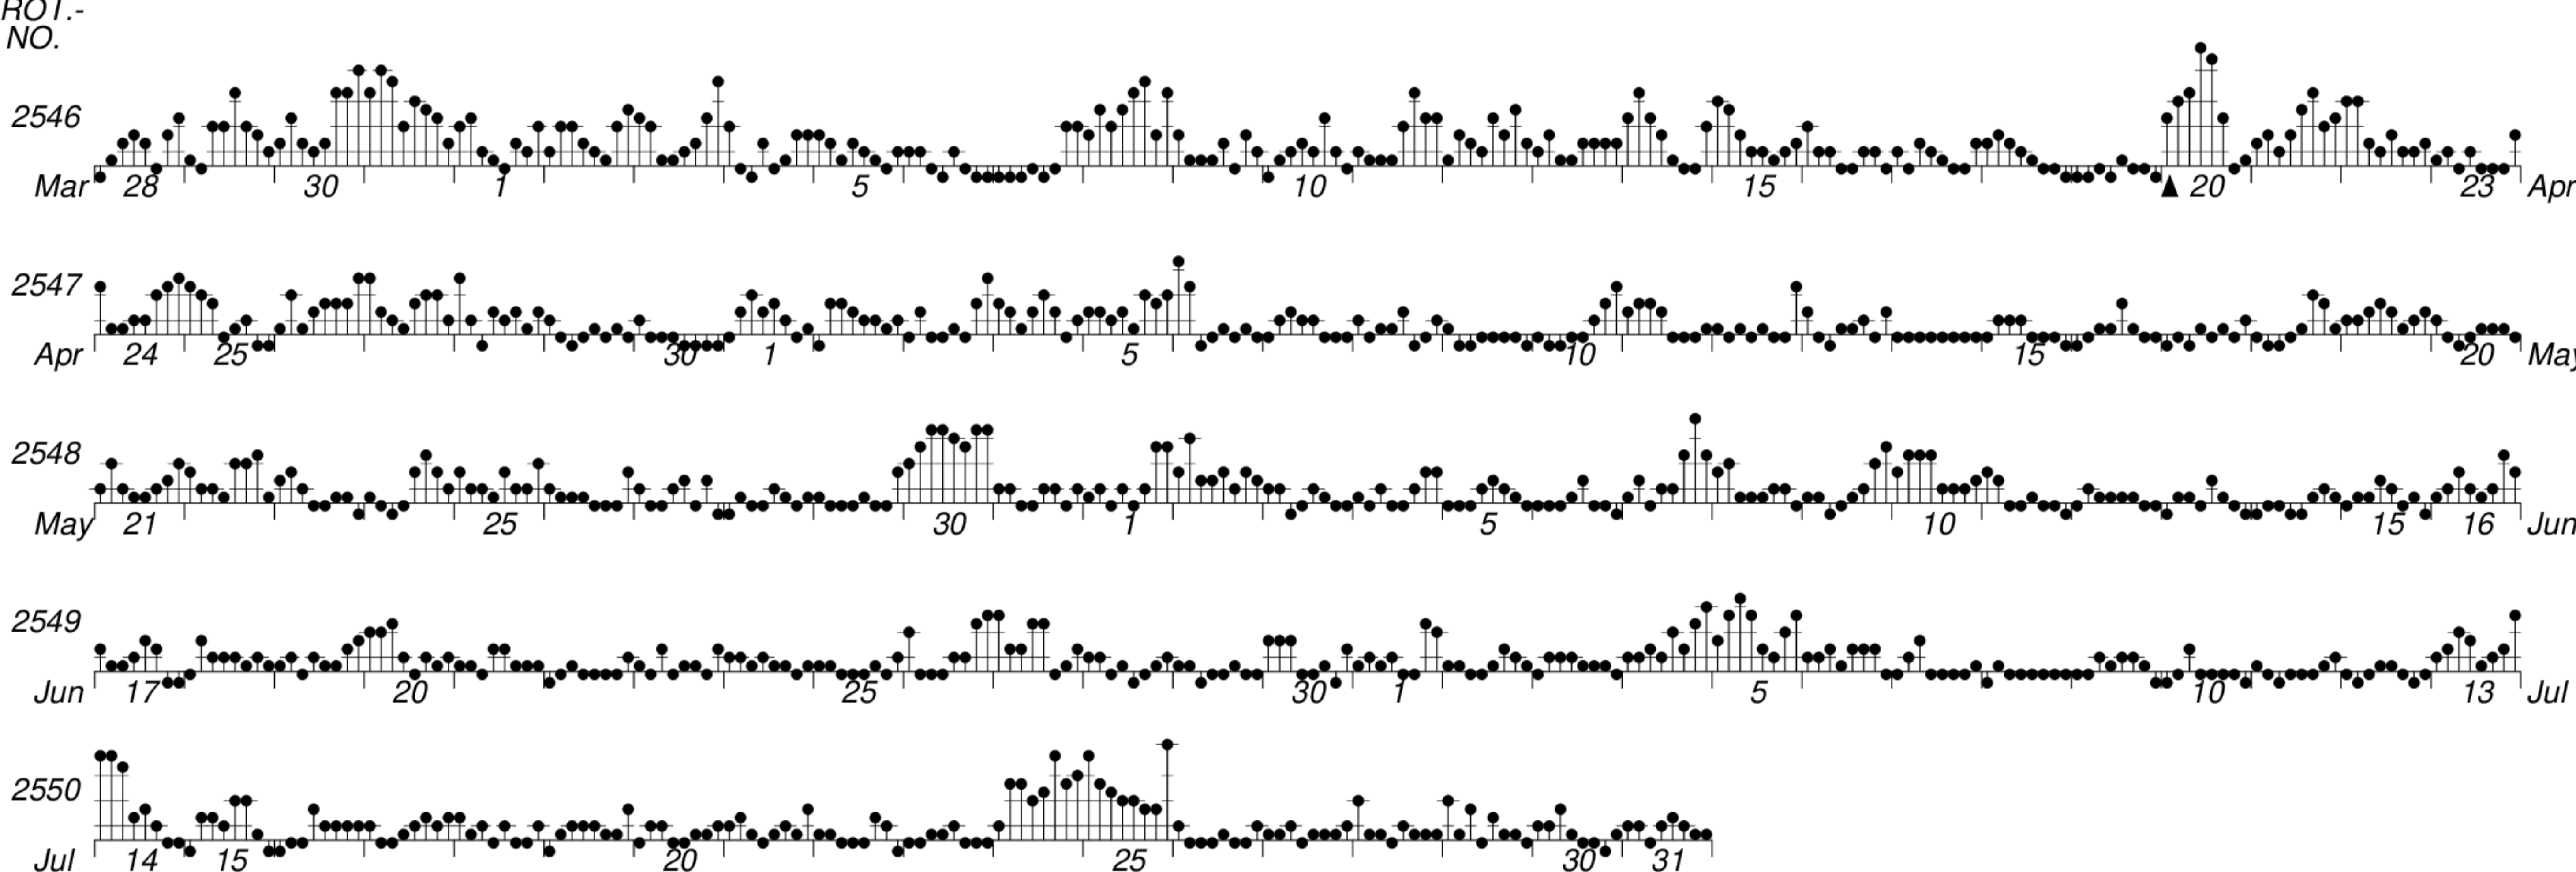

DAYS IN SOLAR ROTATION INTERVAL

1 2 3 4 5 6 7 8 9 10 11 12 13 14 15 16 17 18 19 20 21 22 23 24 25 26 27

KEY

▲ = sudden commencement

GFZ German Research Centre for Geosciences  
**PLANETARY MAGNETIC  
 THREE-HOUR-RANGE INDICES**  
*Kp till 2020 Jul 31*