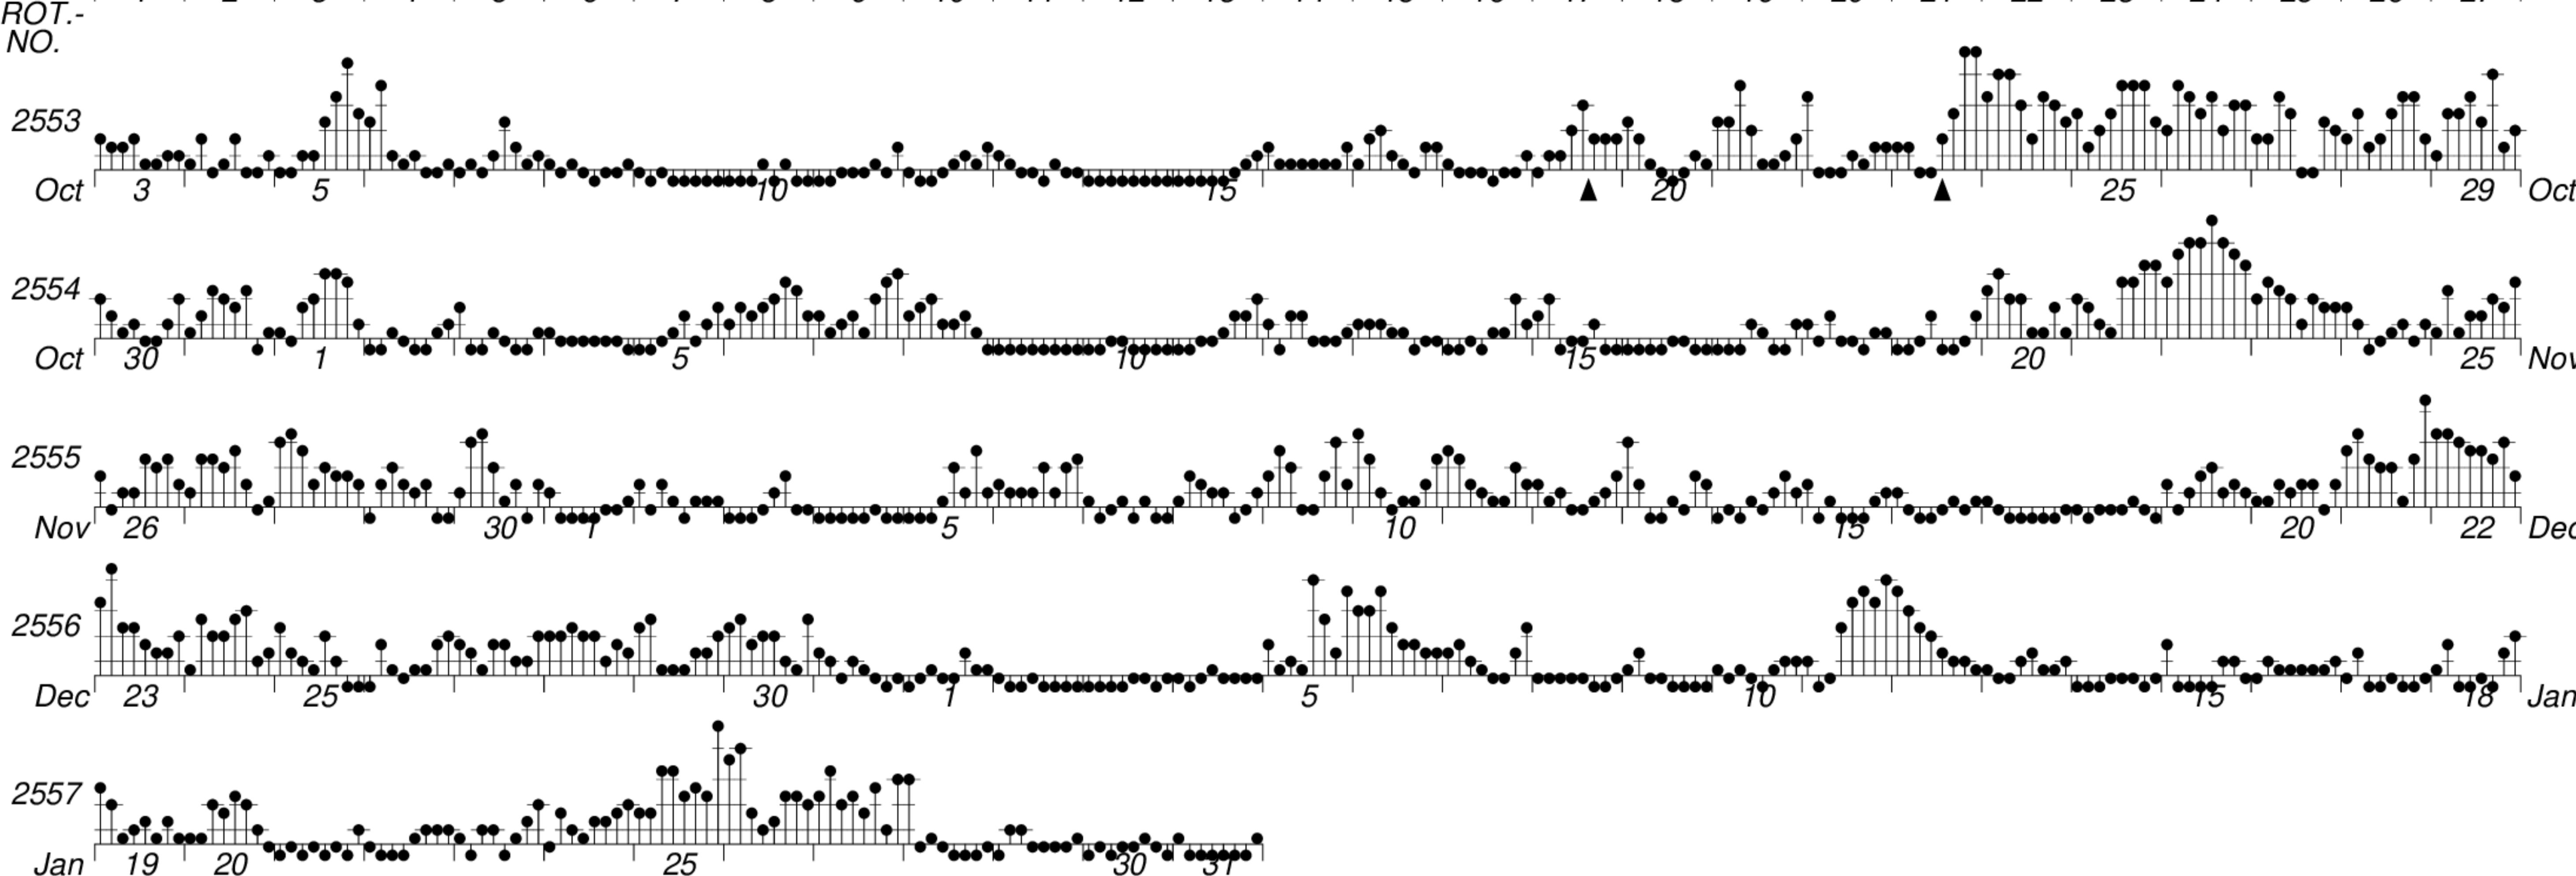

DAYS IN SOLAR ROTATION INTERVAL

1 | 2 | 3 | 4 | 5 | 6 | 7 | 8 | 9 | 10 | 11 | 12 | 13 | 14 | 15 | 16 | 17 | 18 | 19 | 20 | 21 | 22 | 23 | 24 | 25 | 26 | 27

KEY

▲ = sudden commencement

GFZ German Research Centre for Geosciences
**PLANETARY MAGNETIC
 THREE-HOUR-RANGE INDICES**

Kp till 2021 Jan 31