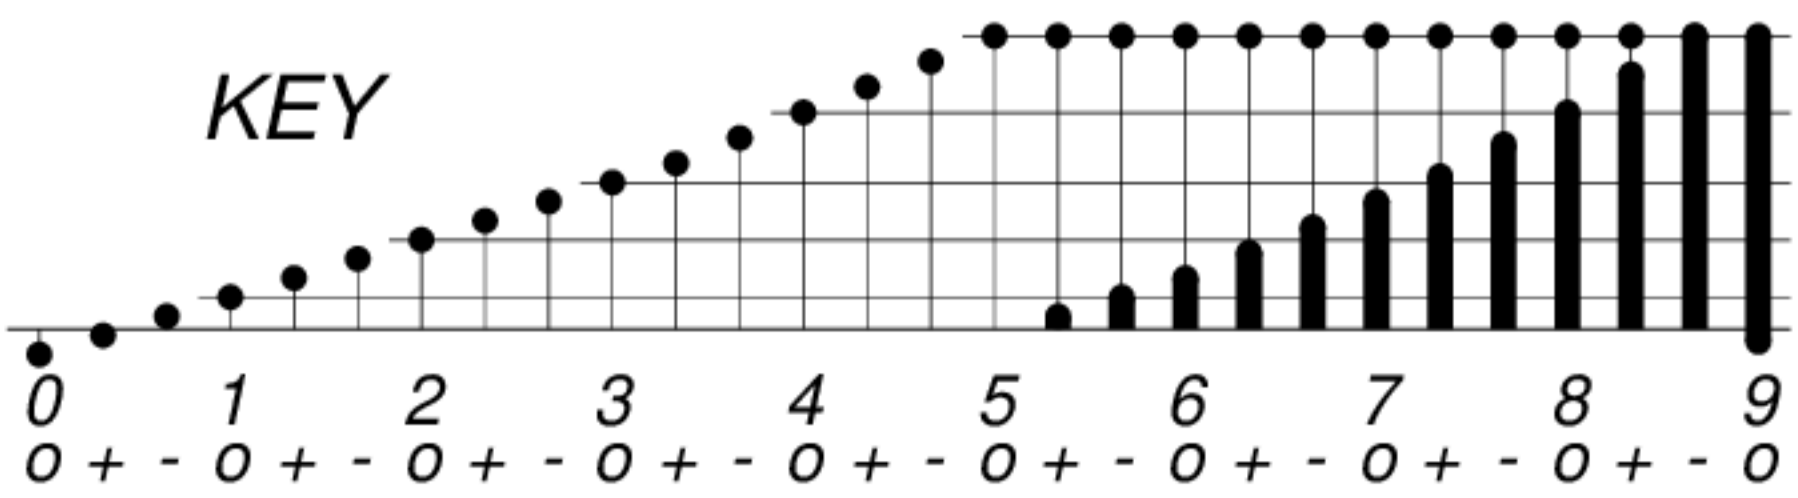

Sep

2580

Oct

2581

Oct

KEY

▲ = sudden commencement

GFZ German Research Centre for Geosciences
**PLANETARY MAGNETIC
 THREE-HOUR-RANGE INDICES**