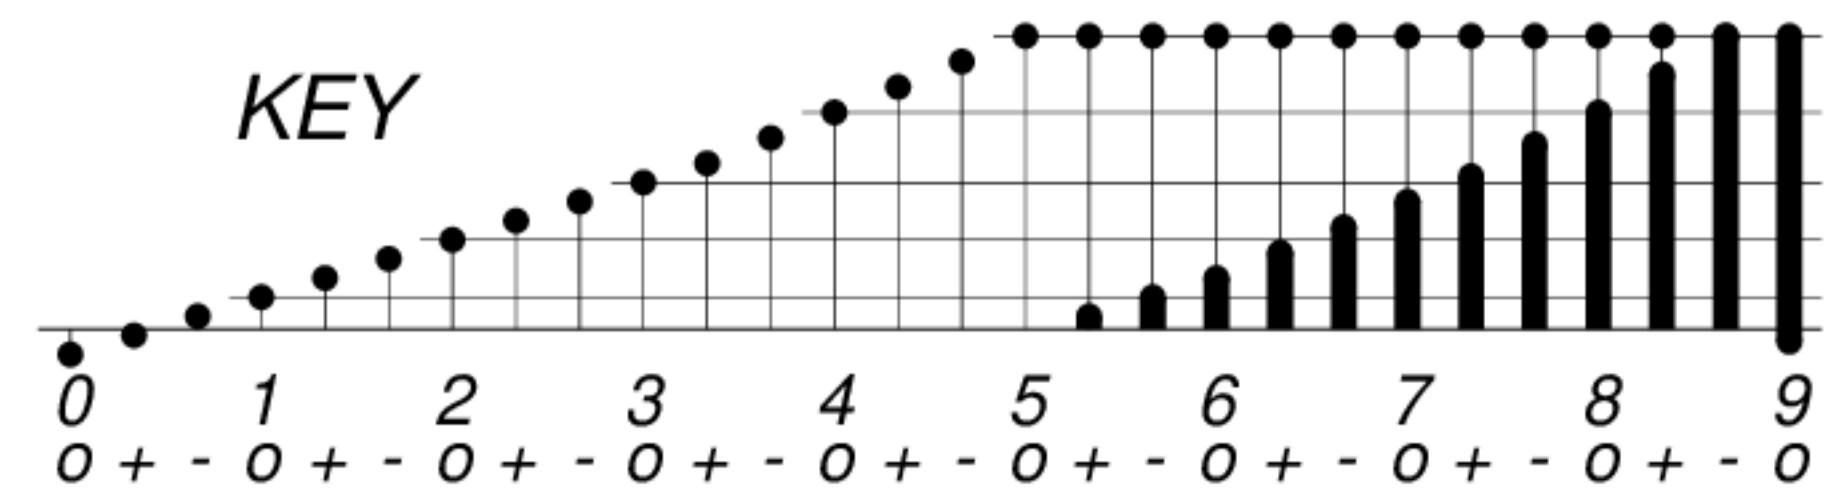

DAYS IN SOLAR ROTATION INTERVAL

GFZ German Research Centre for Geosciences
**PLANETARY MAGNETIC
 THREE-HOUR-RANGE INDICES**
Kp till 2023 Dec 31

KEY

▲ = sudden commencement