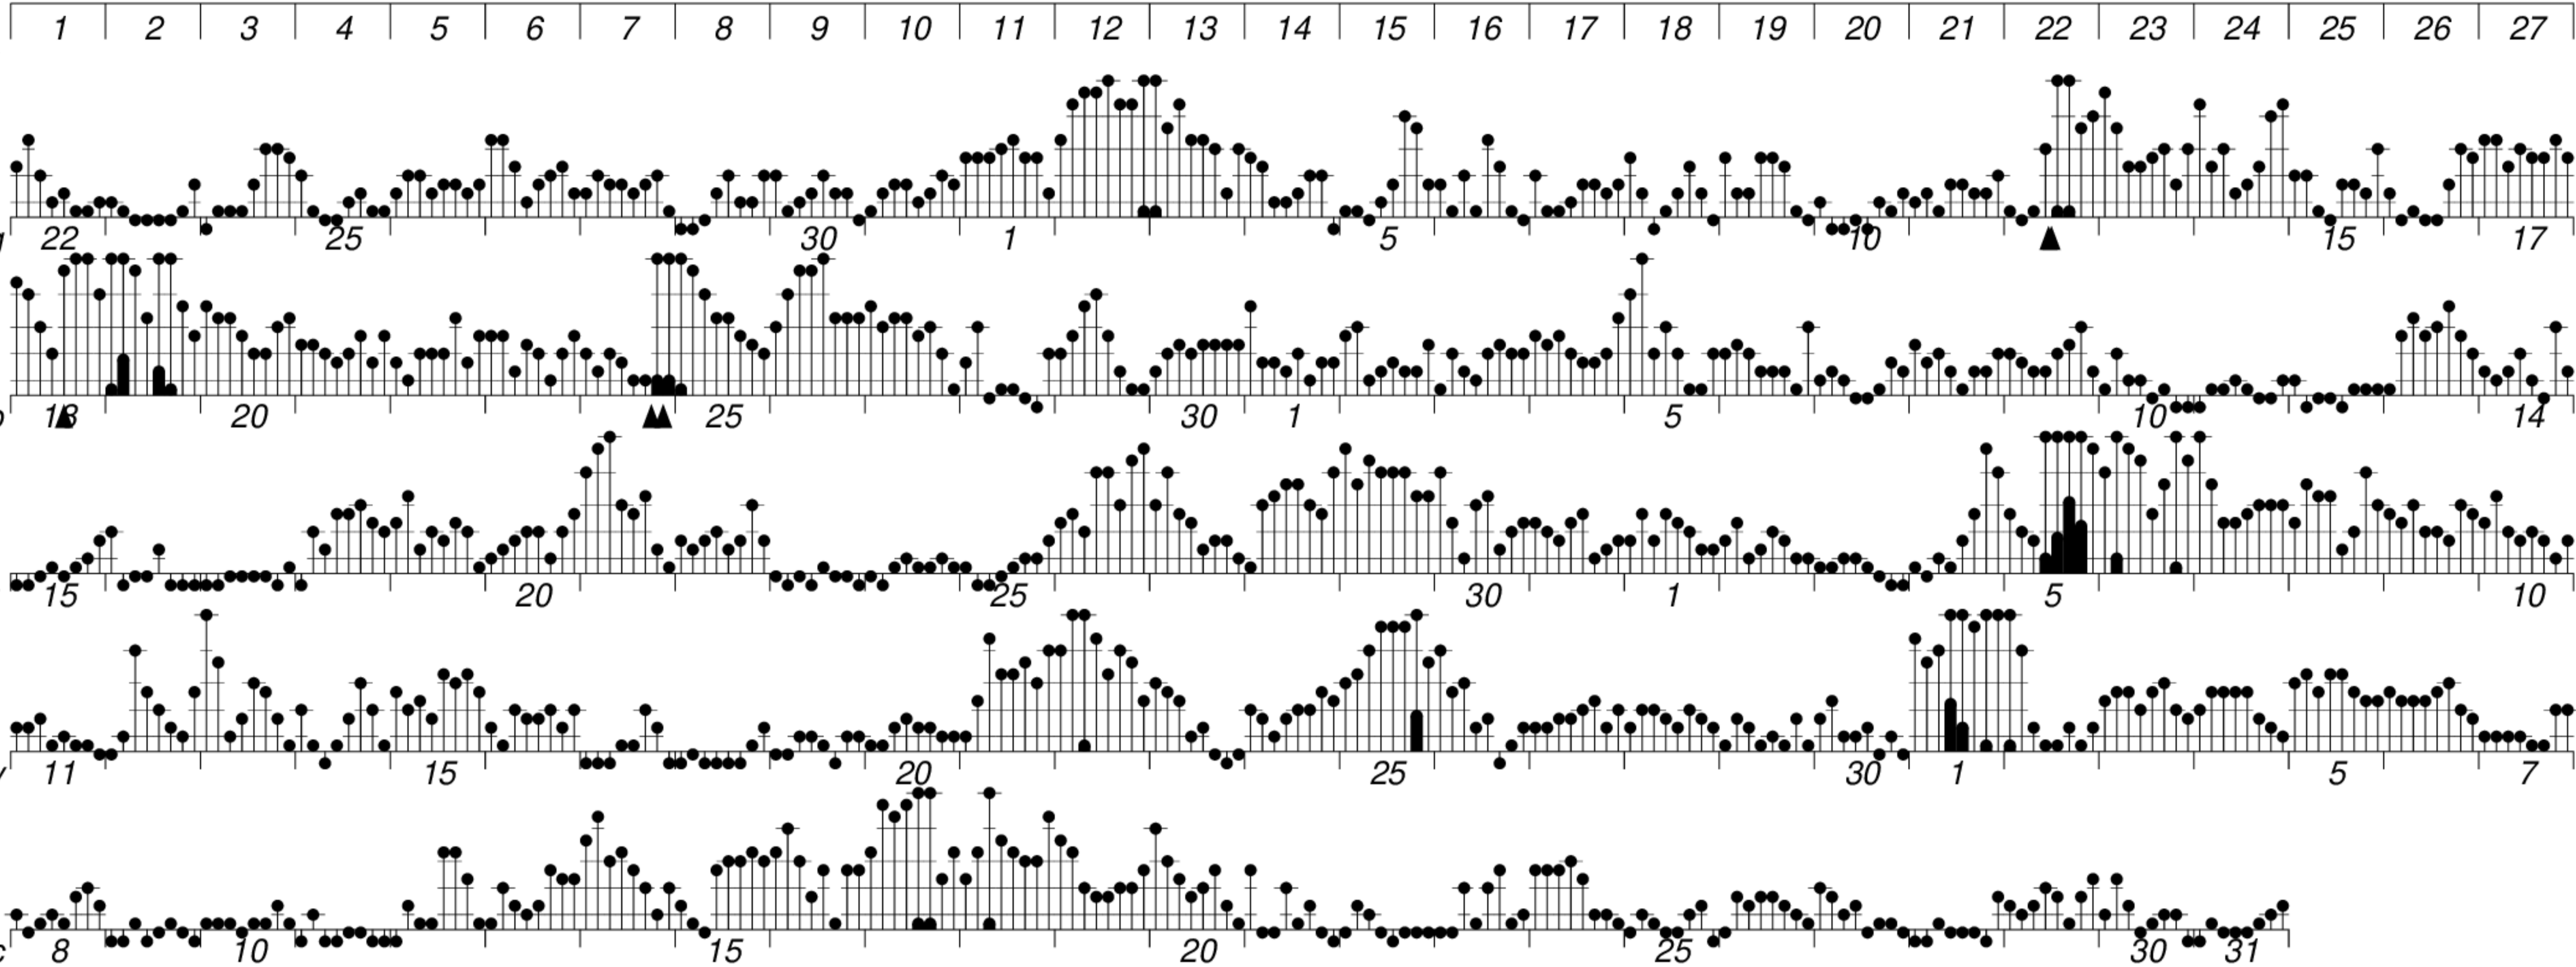

DAYS IN SOLAR ROTATION INTERVAL

GFZ German Research Centre for Geosciences
**PLANETARY MAGNETIC
 THREE-HOUR-RANGE INDICES**
Kp till 2023 Dec 31

KEY

▲ = sudden commencement