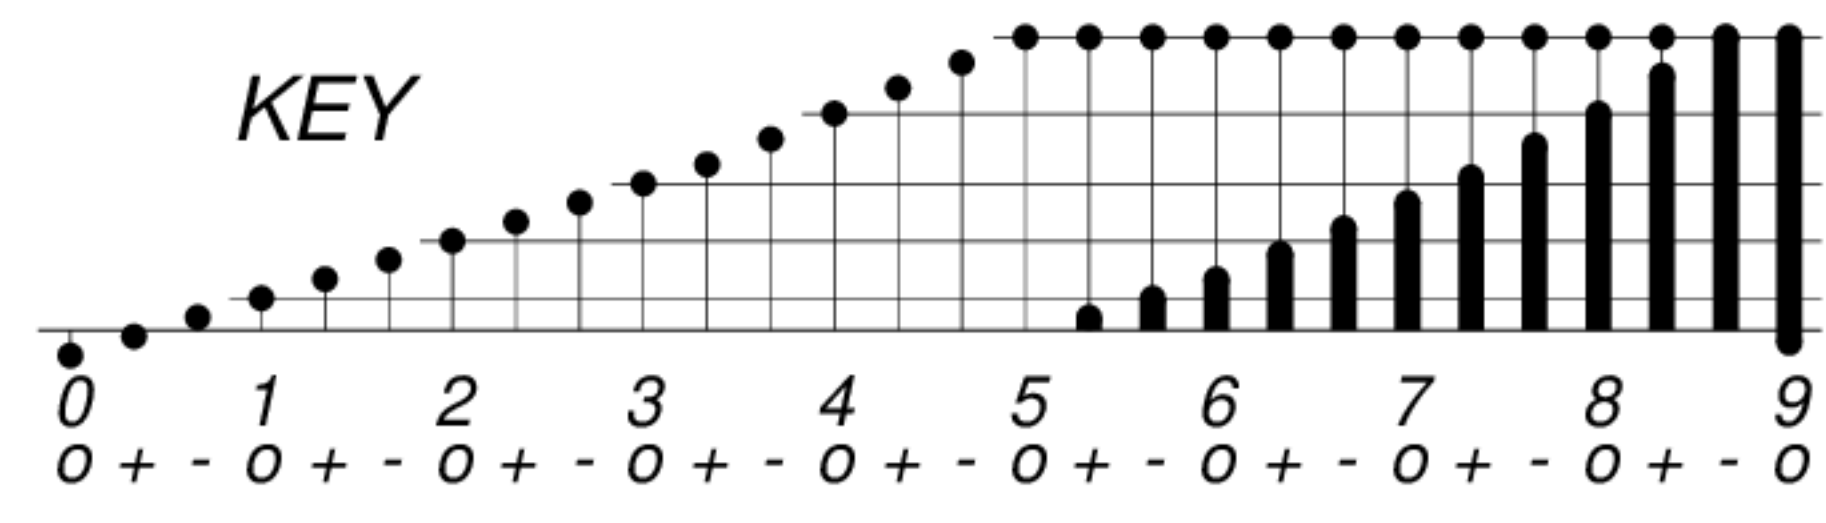

DAYS IN SOLAR ROTATION INTERVAL

1 2 3 4 5 6 7 8 9 10 11 12 13 14 15 16 17 18 19 20 21 22 23 24 25 26 27

ROT.-
NO.

KEY

▲ = sudden commencement

GFZ German Research Centre for Geosciences
**PLANETARY MAGNETIC
 THREE-HOUR-RANGE INDICES**
Kp 1939