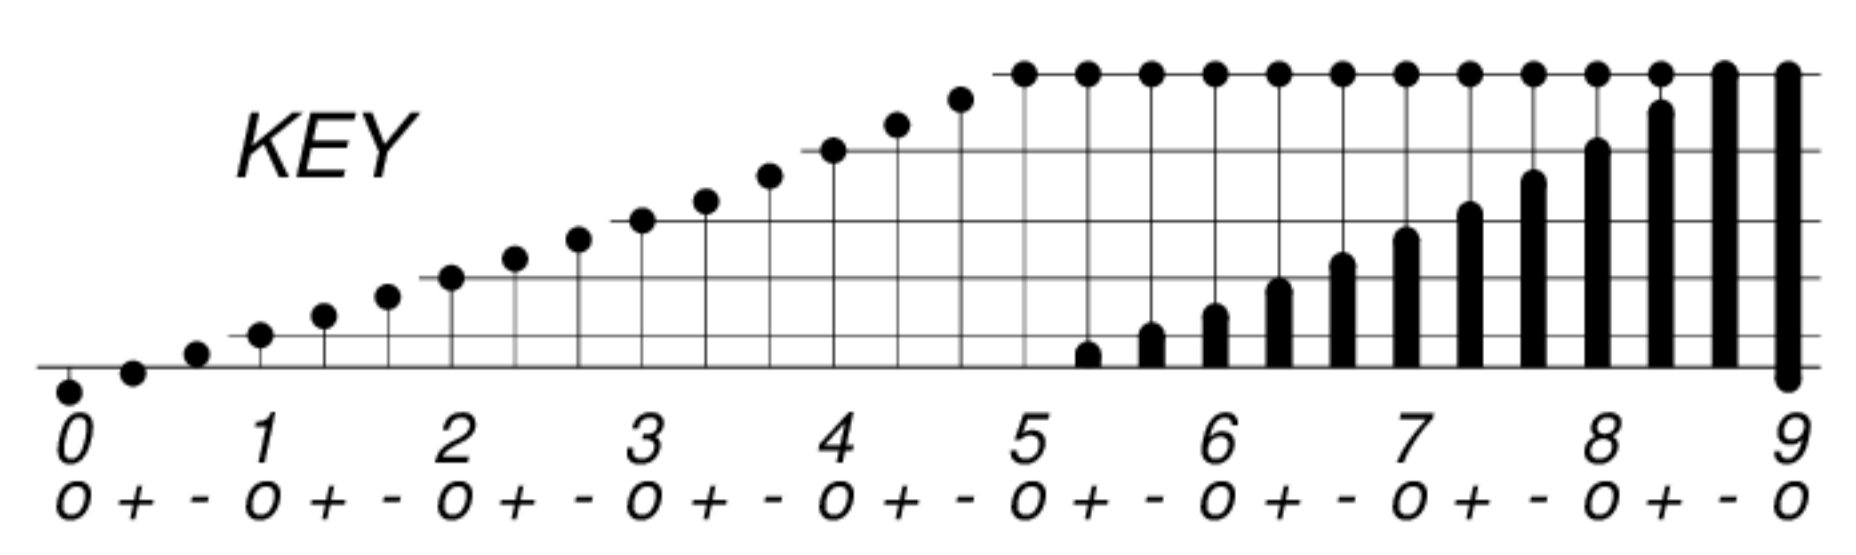

ROT.-
NO.

1954

KEY

▲ = sudden commencement

GFZ German Research Centre for Geosciences
**PLANETARY MAGNETIC
 THREE-HOUR-RANGE INDICES**
 Kp 1954