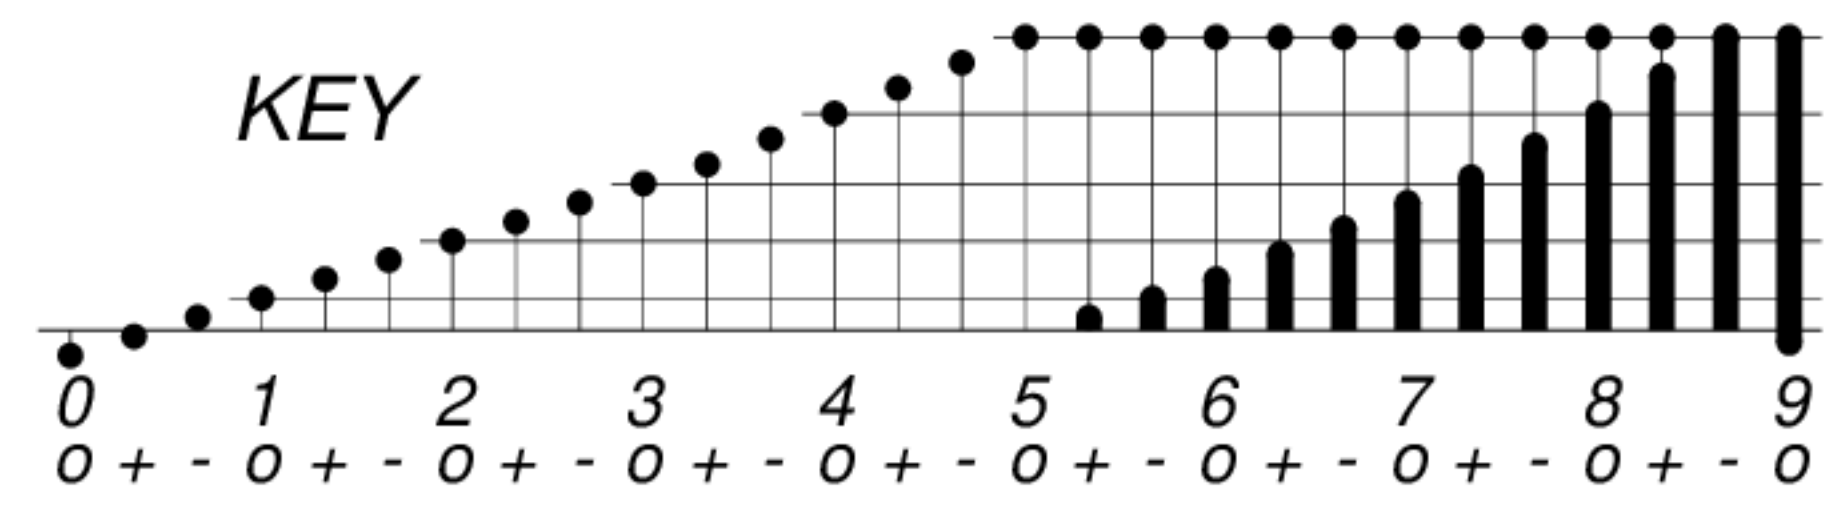

DAYS IN SOLAR ROTATION INTERVAL

1 2 3 4 5 6 7 8 9 10 11 12 13 14 15 16 17 18 19 20 21 22 23 24 25 26 27

KEY

▲ = sudden commencement

GFZ German Research Centre for Geosciences  
**PLANETARY MAGNETIC  
 THREE-HOUR-RANGE INDICES**  
*Kp 1956*