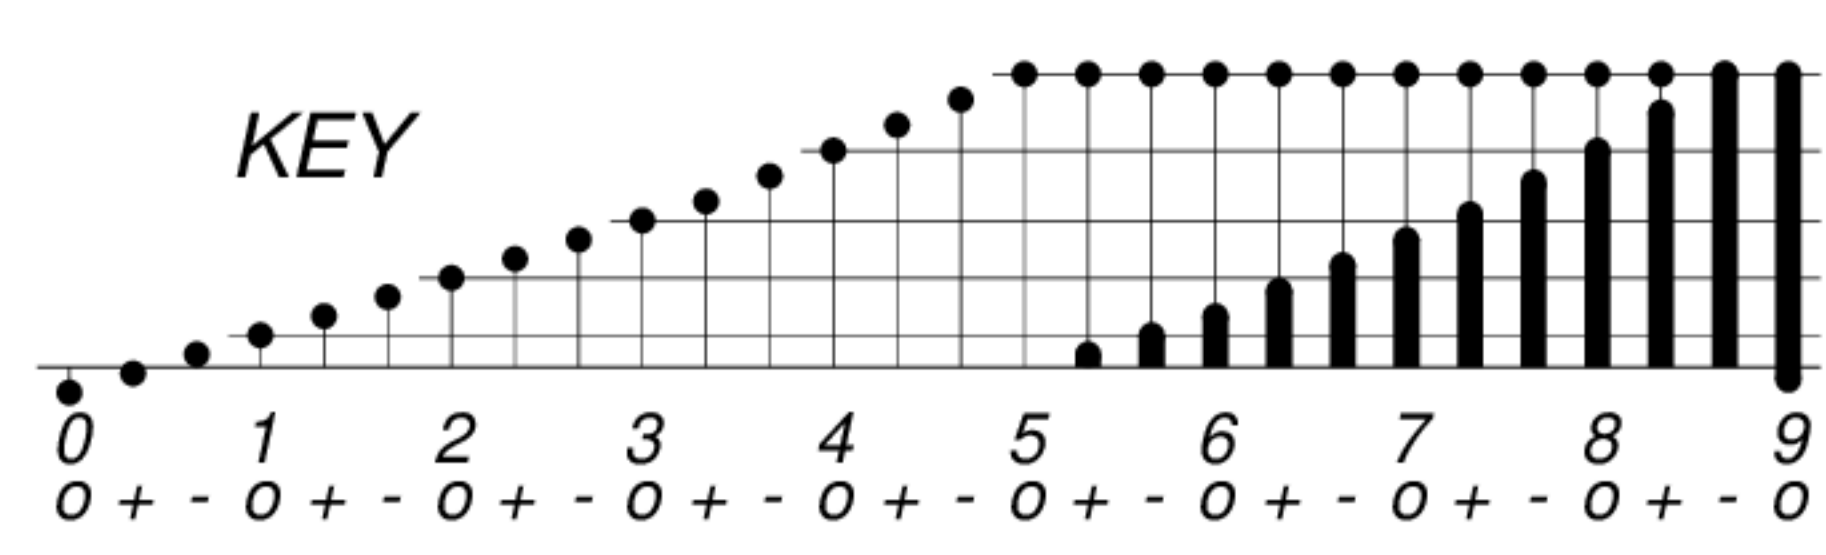

DAYS IN SOLAR ROTATION INTERVAL

1 2 3 4 5 6 7 8 9 10 11 12 13 14 15 16 17 18 19 20 21 22 23 24 25 26 27

ROT.-
NO.

1999

GFZ German Research Centre for Geosciences
**PLANETARY MAGNETIC
 THREE-HOUR-RANGE INDICES**
 Kp 1999

KEY

▲ = sudden commencement