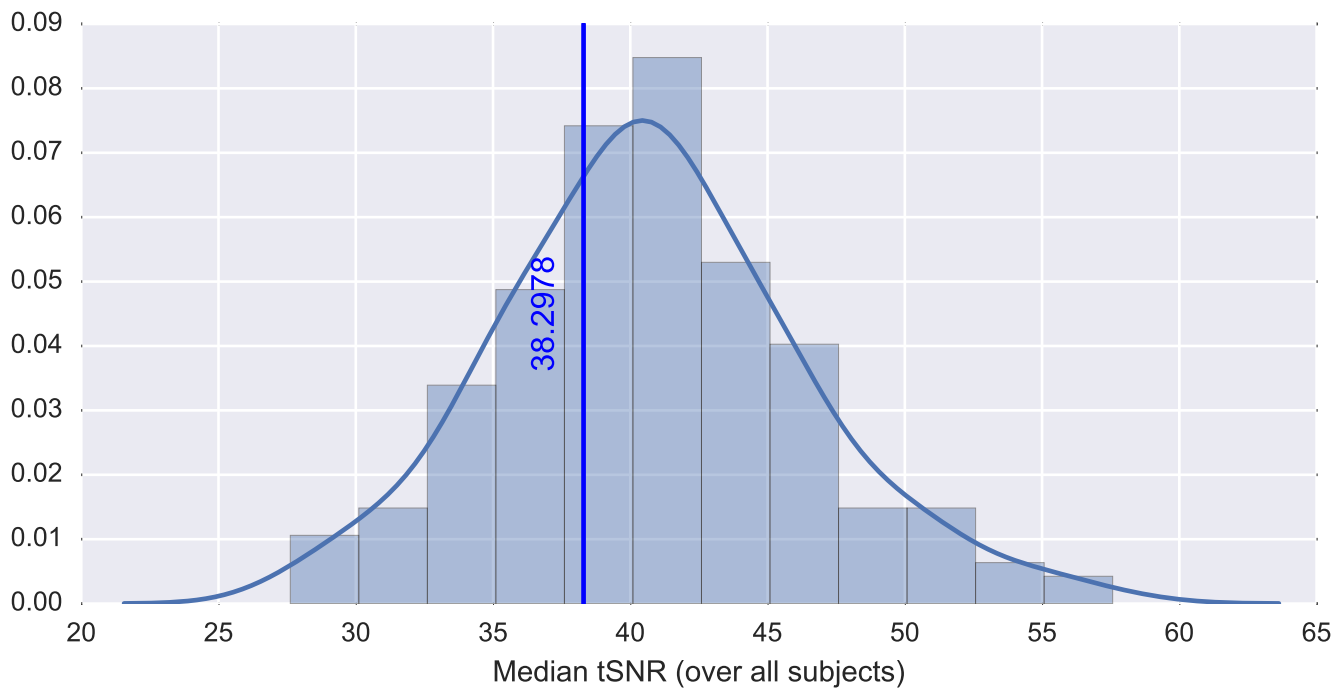

Mean EPI

Brain mask

tSNR

motion

fieldmap correction

coregistration