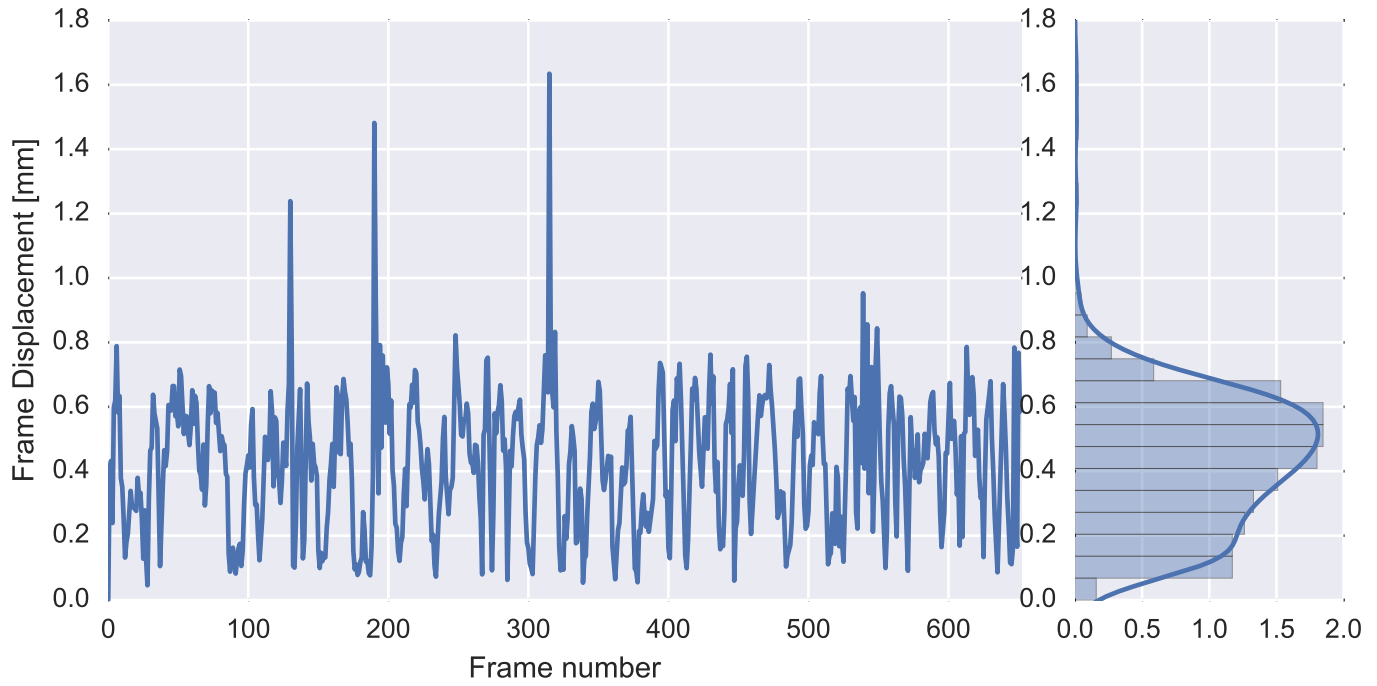

Mean EPI

Brain mask

tSNR

motion

fieldmap correction

coregistration