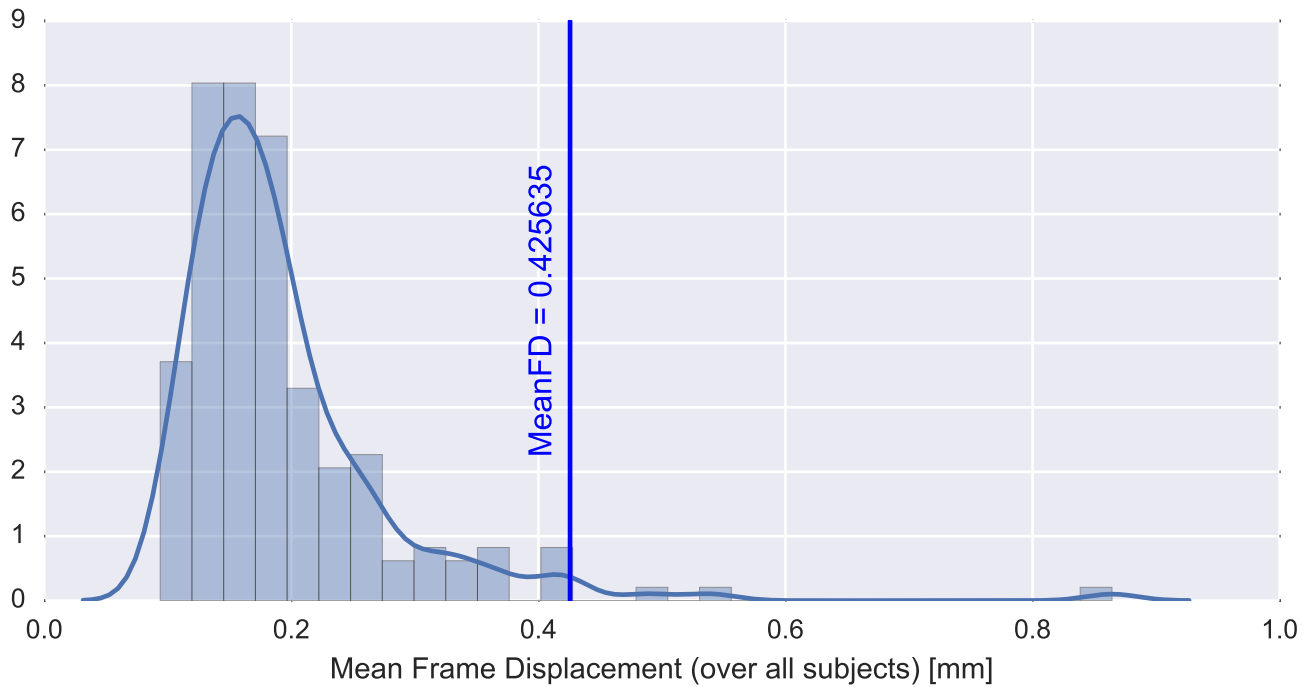

Mean EPI

Brain mask

tSNR

motion

fieldmap correction

coregistration