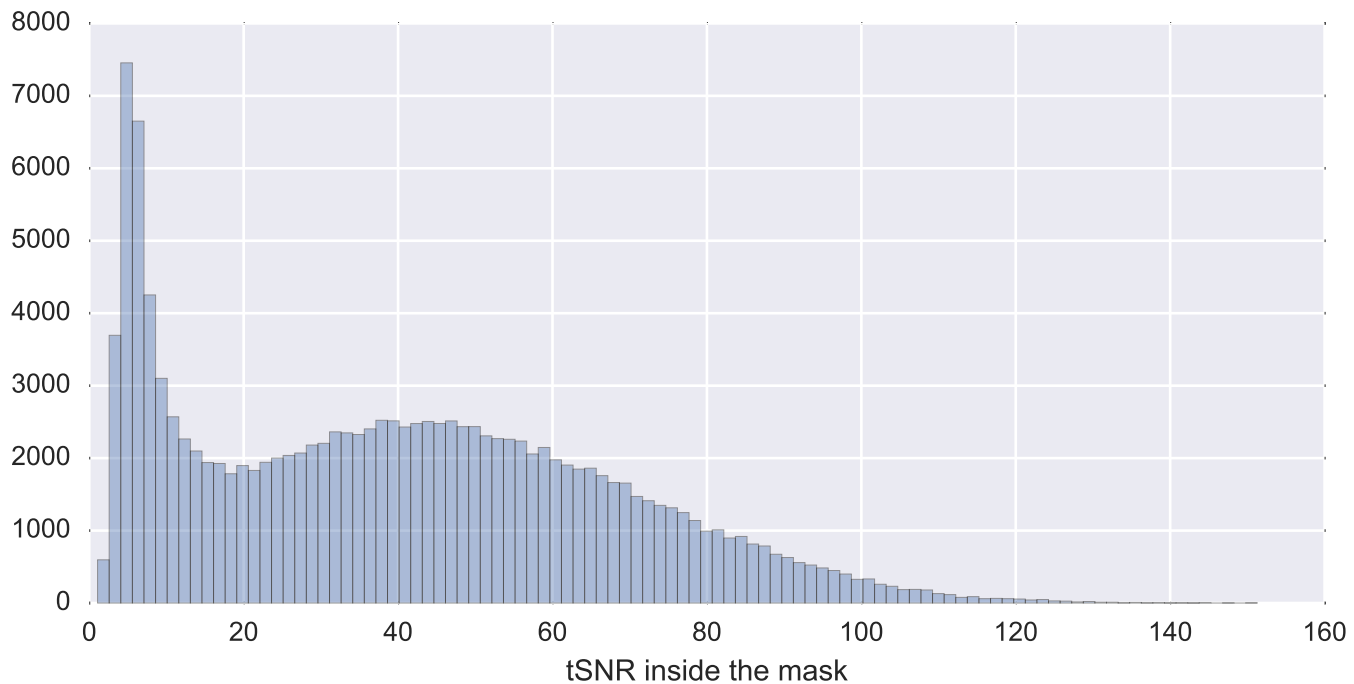

Mean EPI

Brain mask

tSNR

motion

fieldmap correction

coregistration