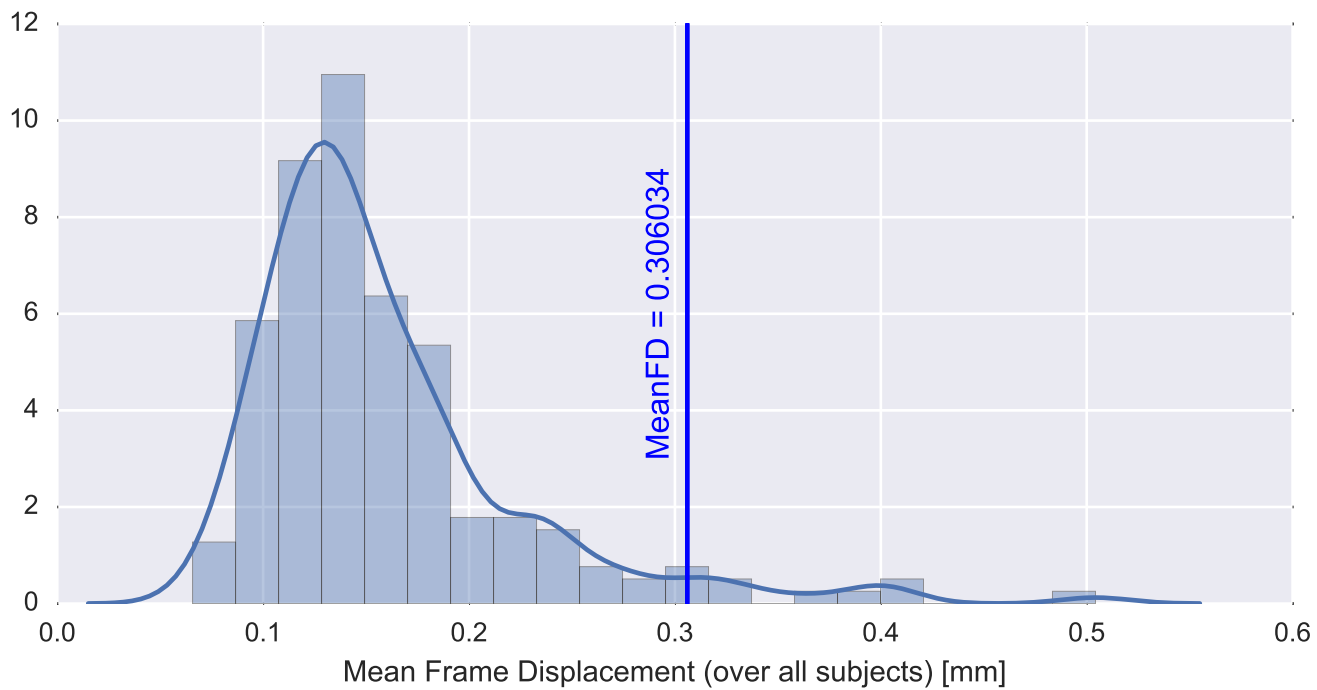

Mean EPI

Brain mask

tSNR

motion

fieldmap correction

coregistration