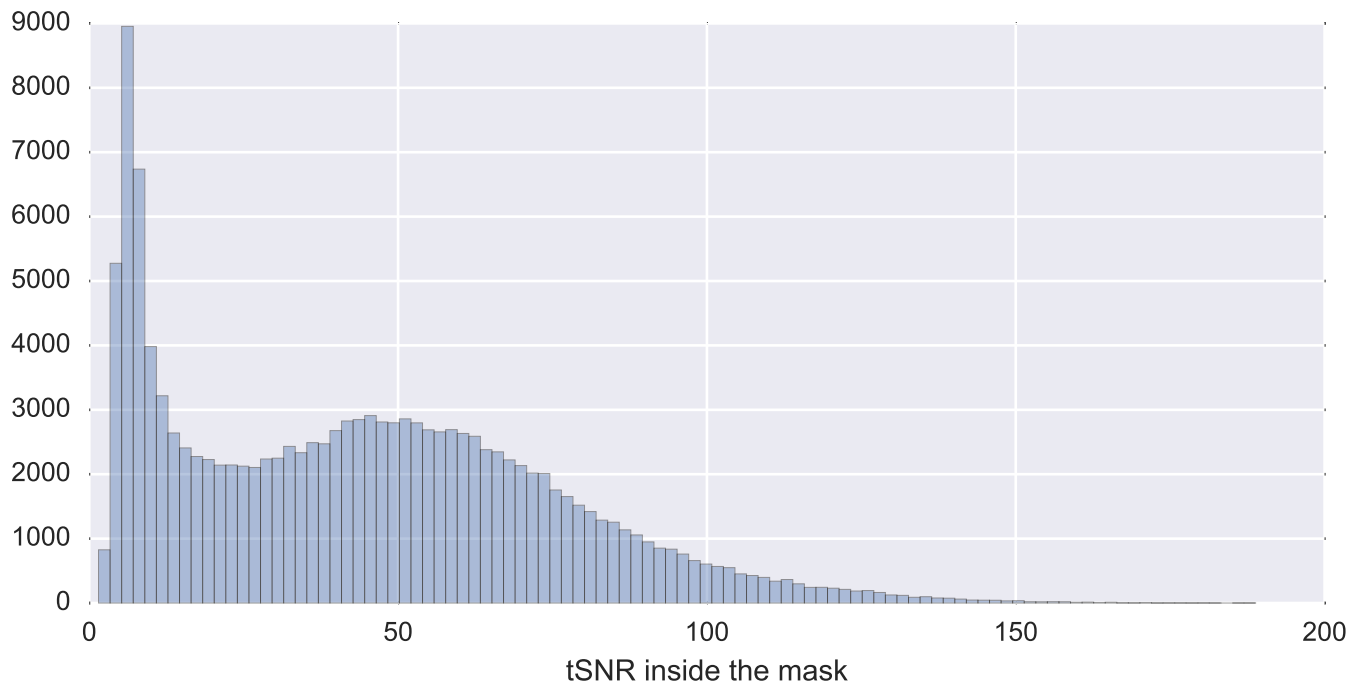

Mean EPI

Brain mask

tSNR

motion

fieldmap correction

coregistration