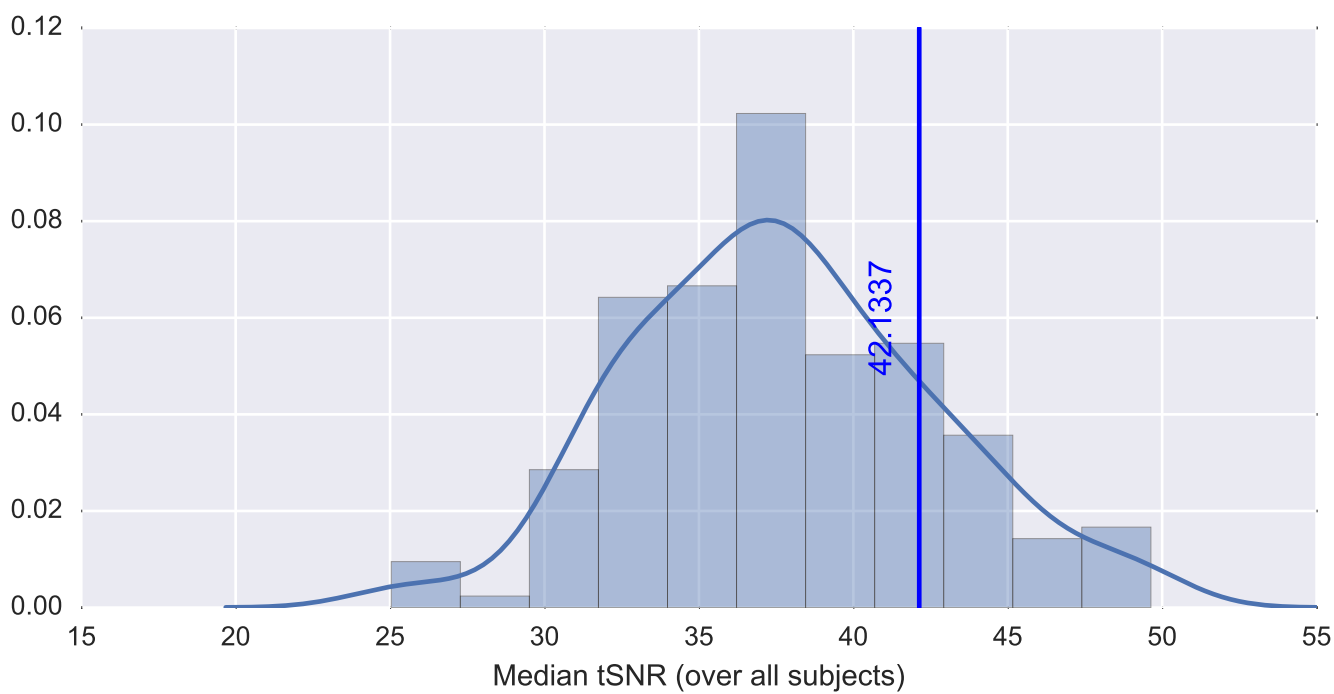

Mean EPI

Brain mask

tSNR

motion

fieldmap correction

coregistration