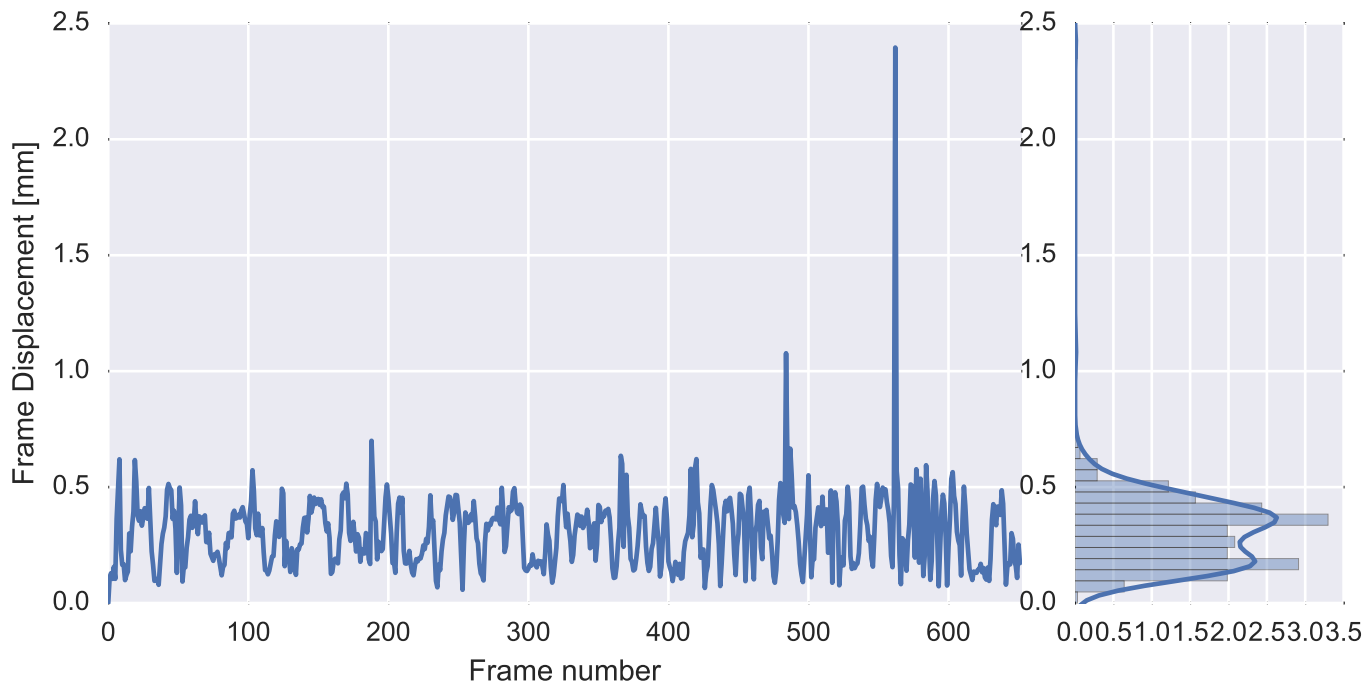

Mean EPI

Brain mask

tSNR

motion

fieldmap correction

coregistration