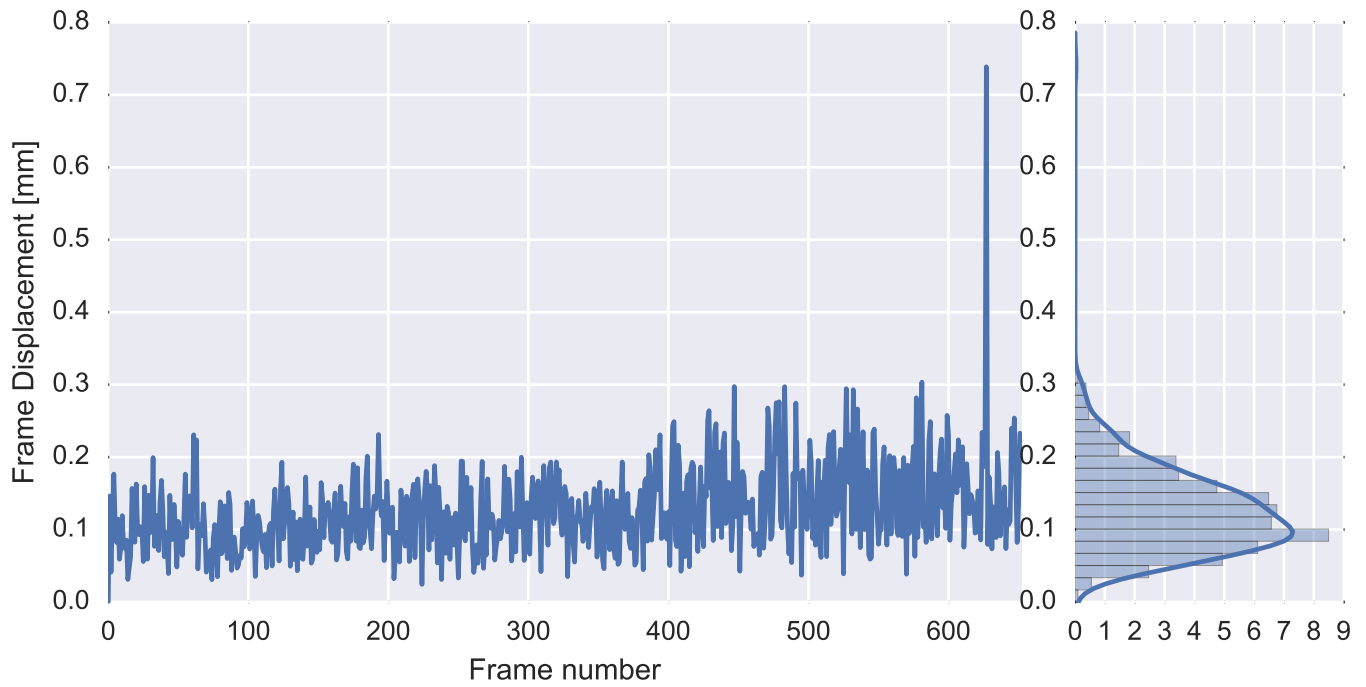

Mean EPI

Brain mask

tSNR

motion

fieldmap correction

coregistration