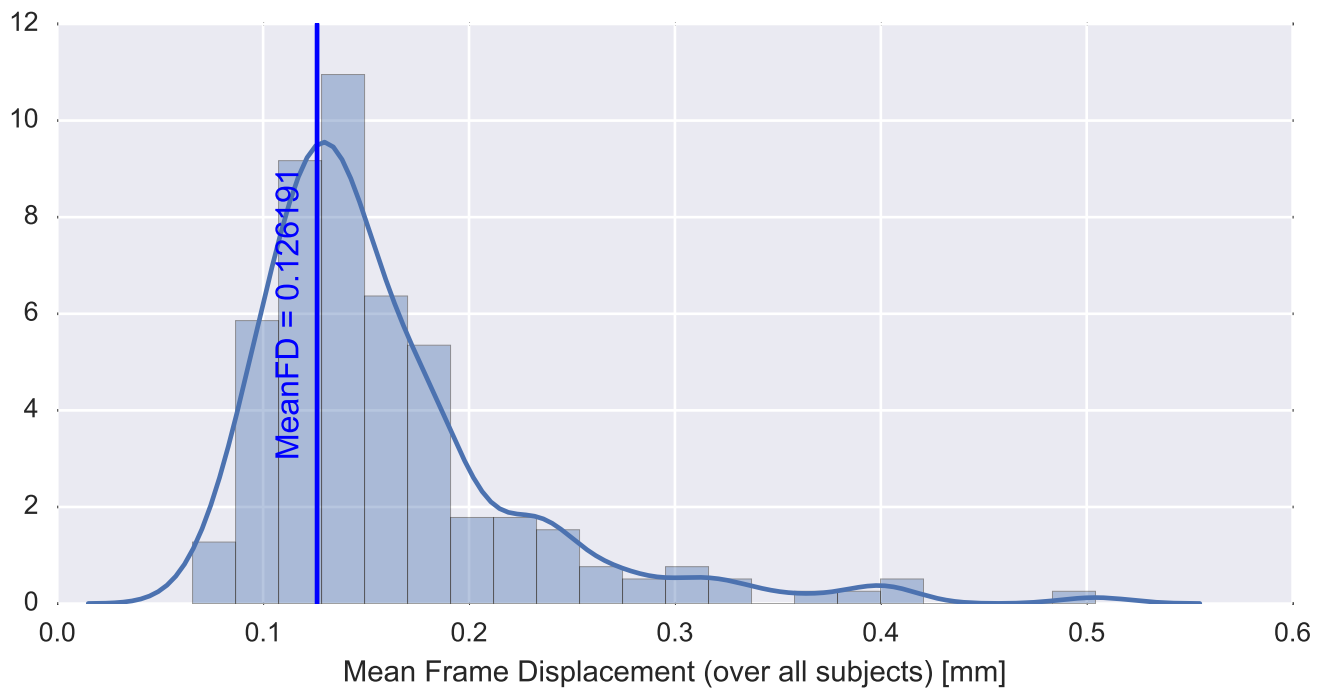

Mean EPI

Brain mask

tSNR

motion

fieldmap correction

coregistration