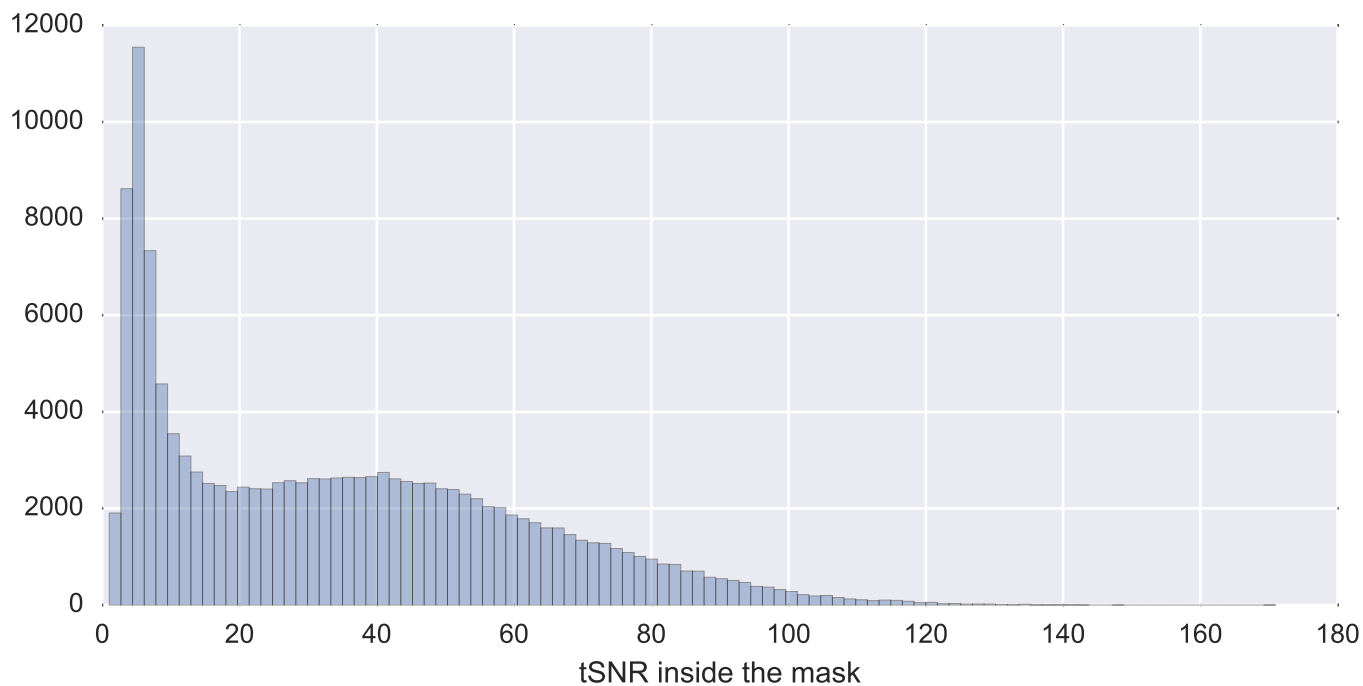

Mean EPI

Brain mask

tSNR

motion

fieldmap correction

coregistration