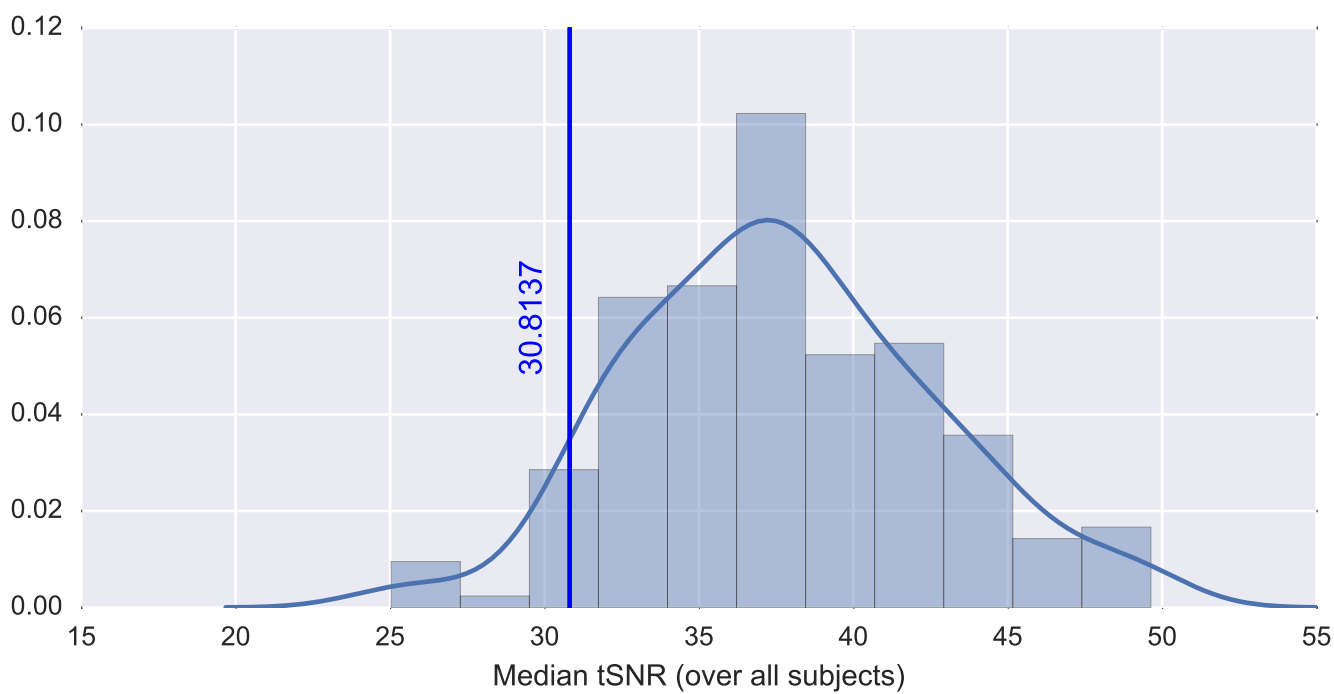

Mean EPI

Brain mask

tSNR

motion

fieldmap correction

coregistration