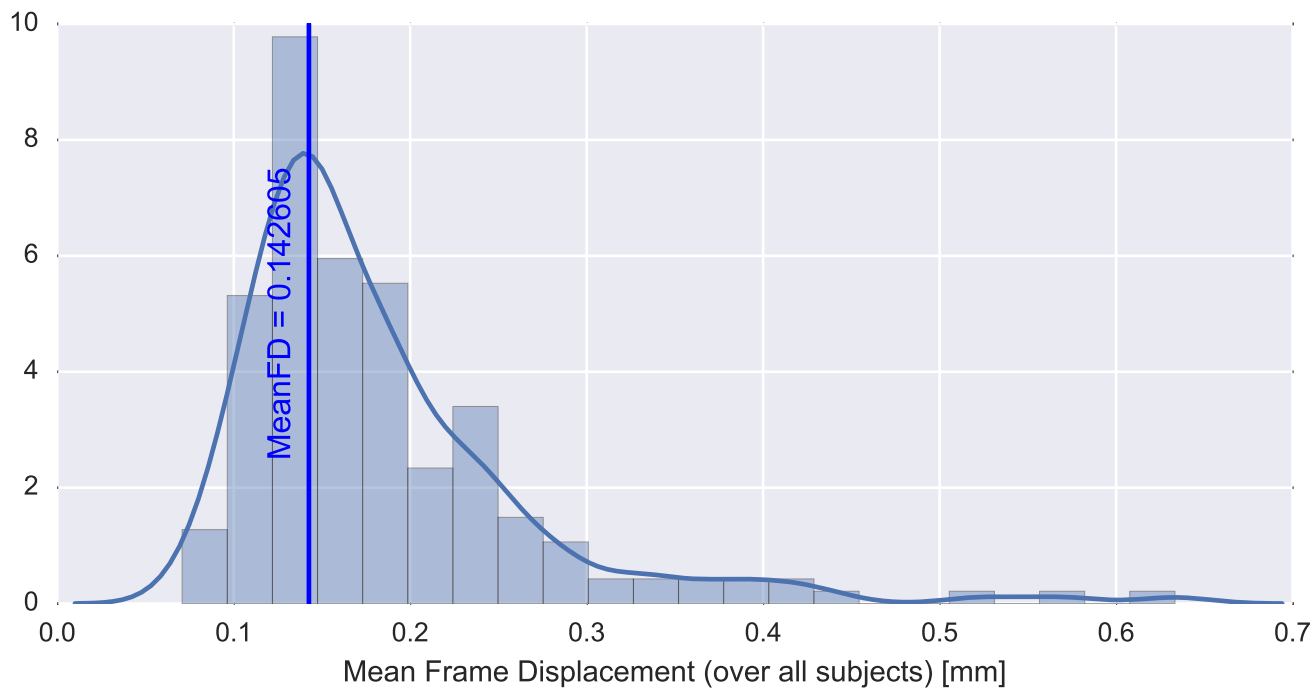

Mean EPI

Brain mask

tSNR

motion

fieldmap correction

coregistration