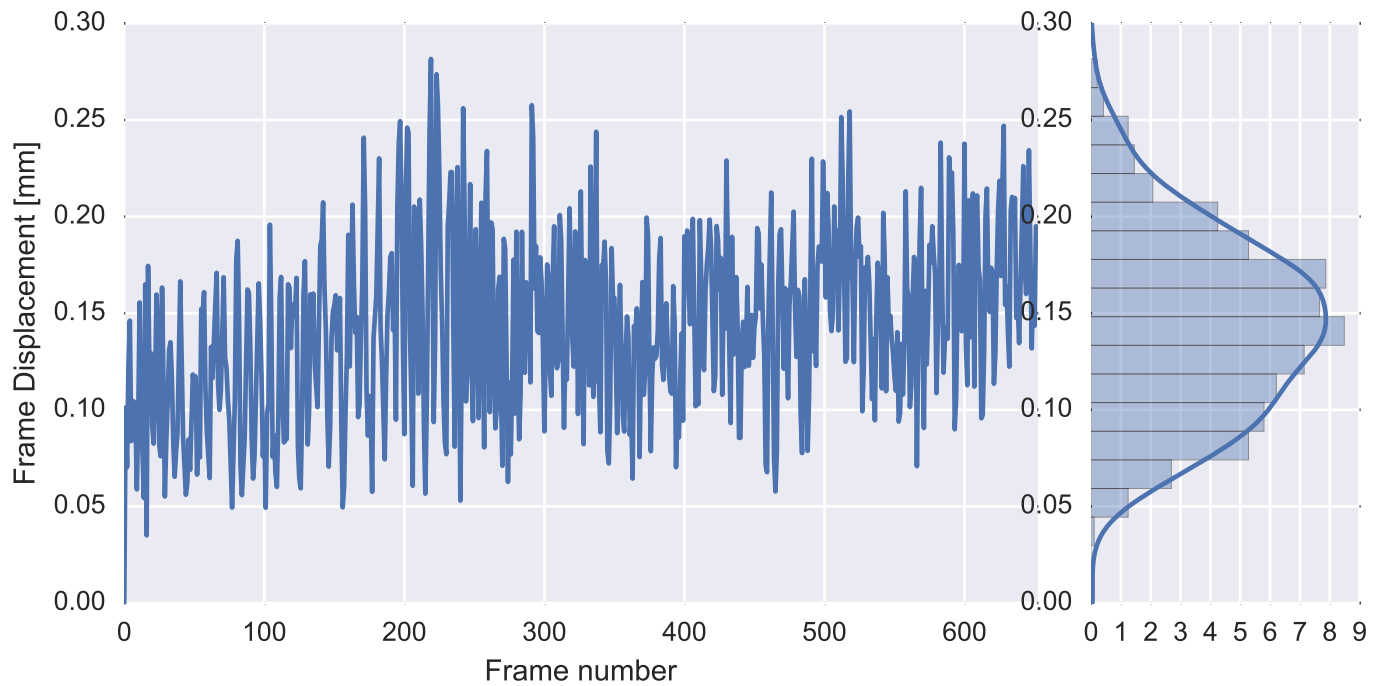

Mean EPI

Brain mask

tSNR

motion

fieldmap correction

coregistration