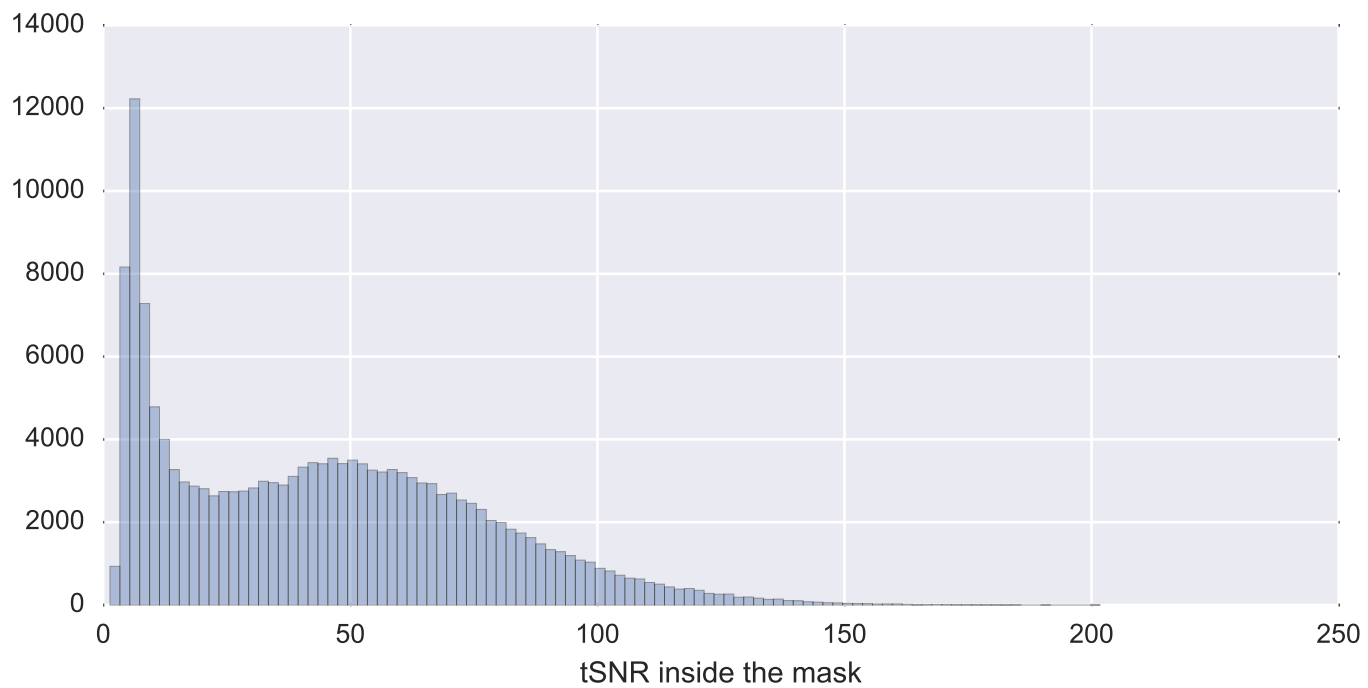

Mean EPI

Brain mask

tSNR

motion

fieldmap correction

coregistration