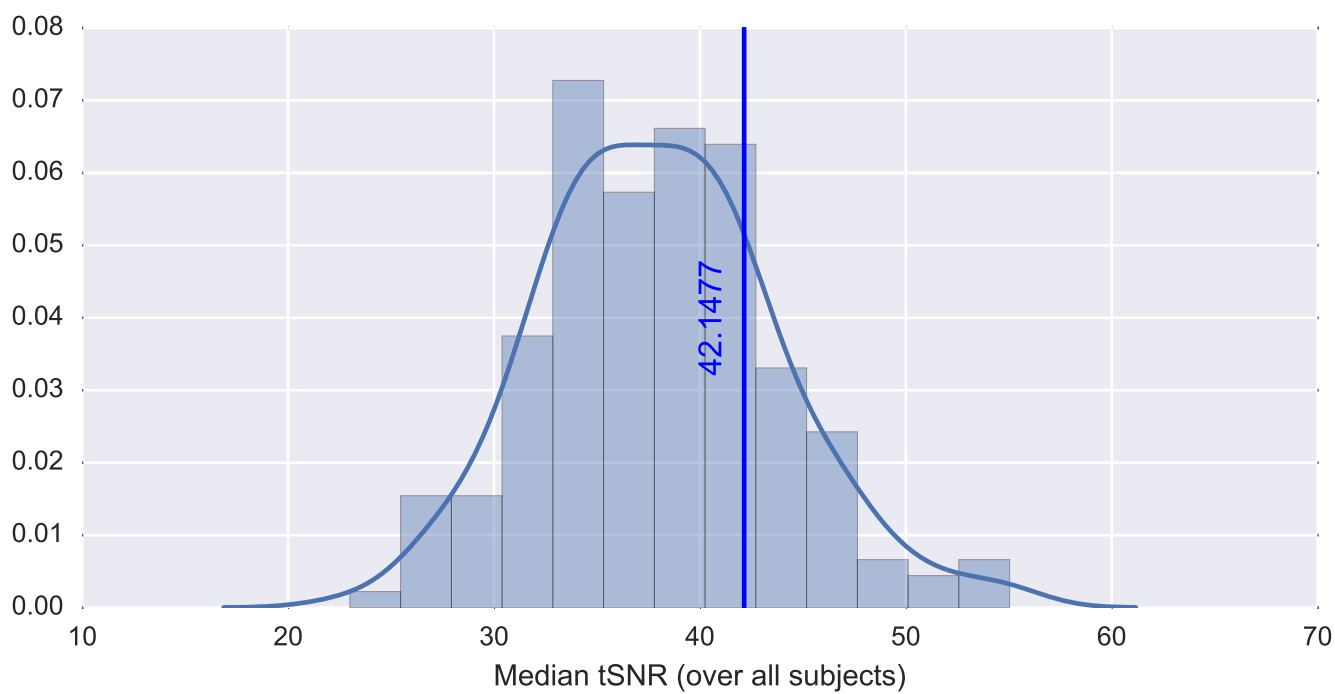

Mean EPI

Brain mask

tSNR

motion

fieldmap correction

coregistration