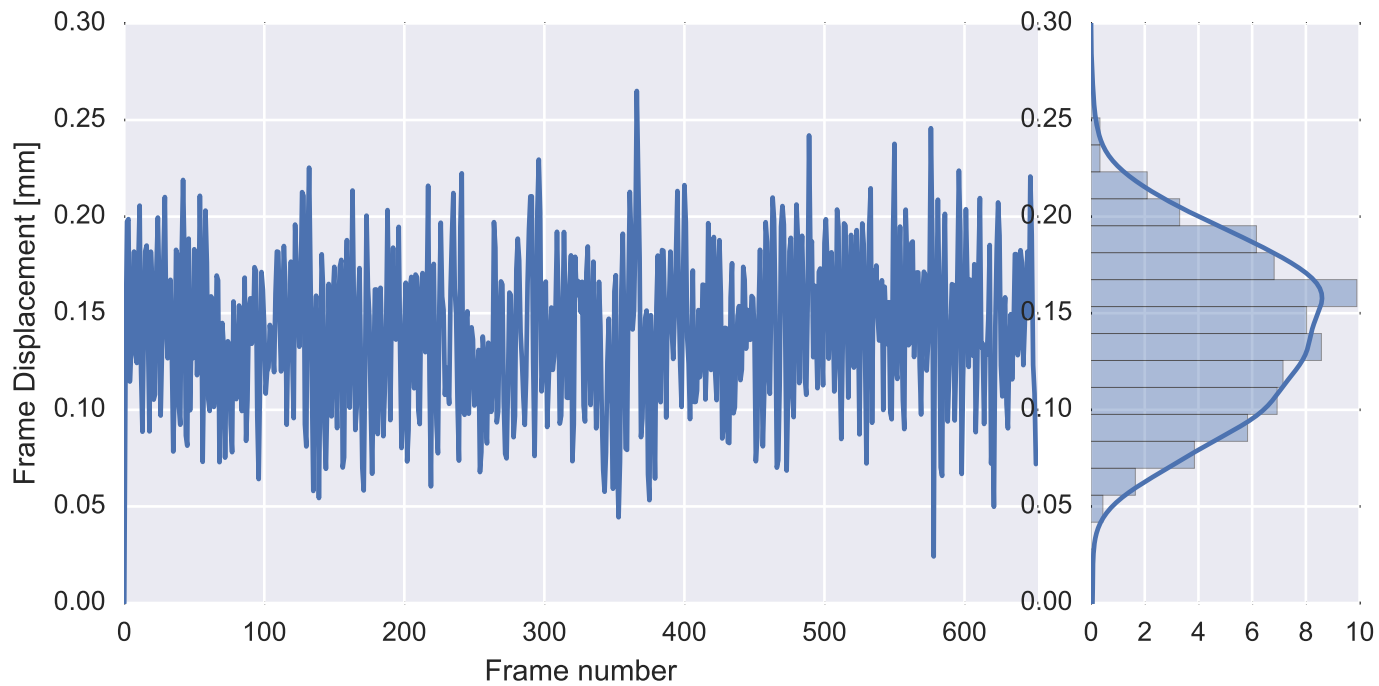

Mean EPI

Brain mask

tSNR

motion

fieldmap correction

coregistration