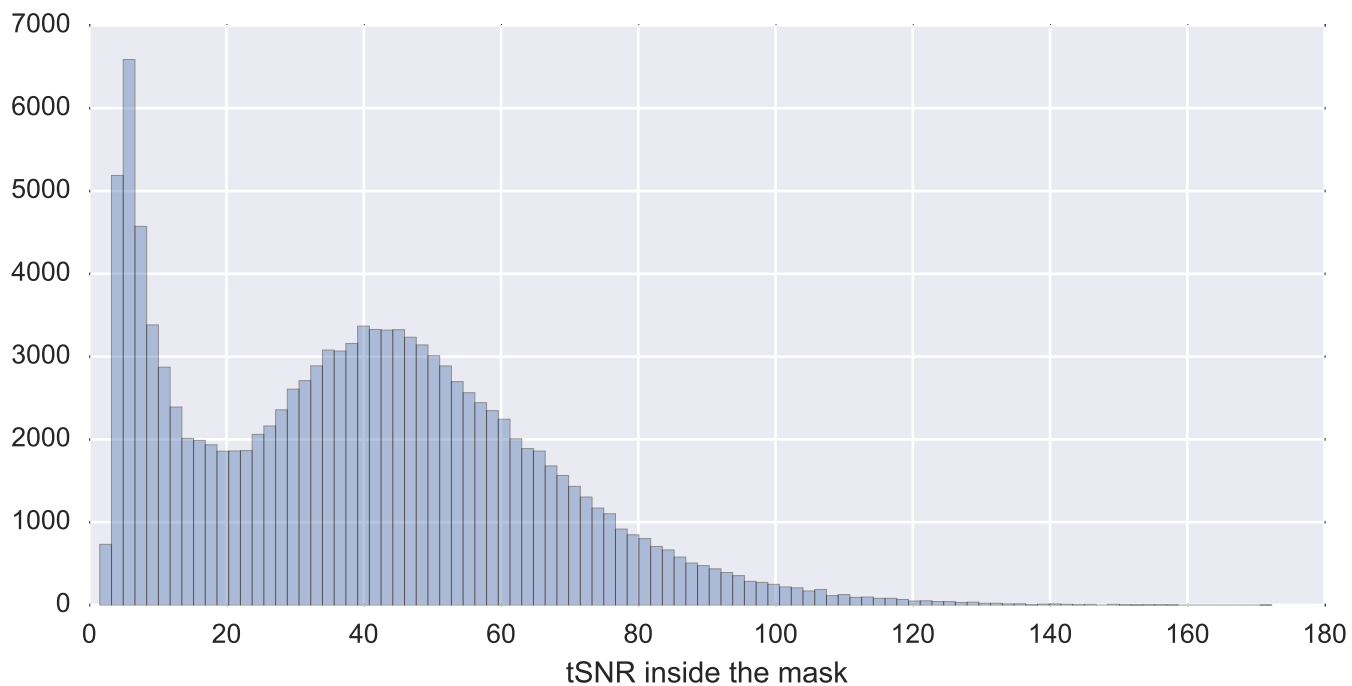

Mean EPI

Brain mask

tSNR

motion

fieldmap correction

coregistration