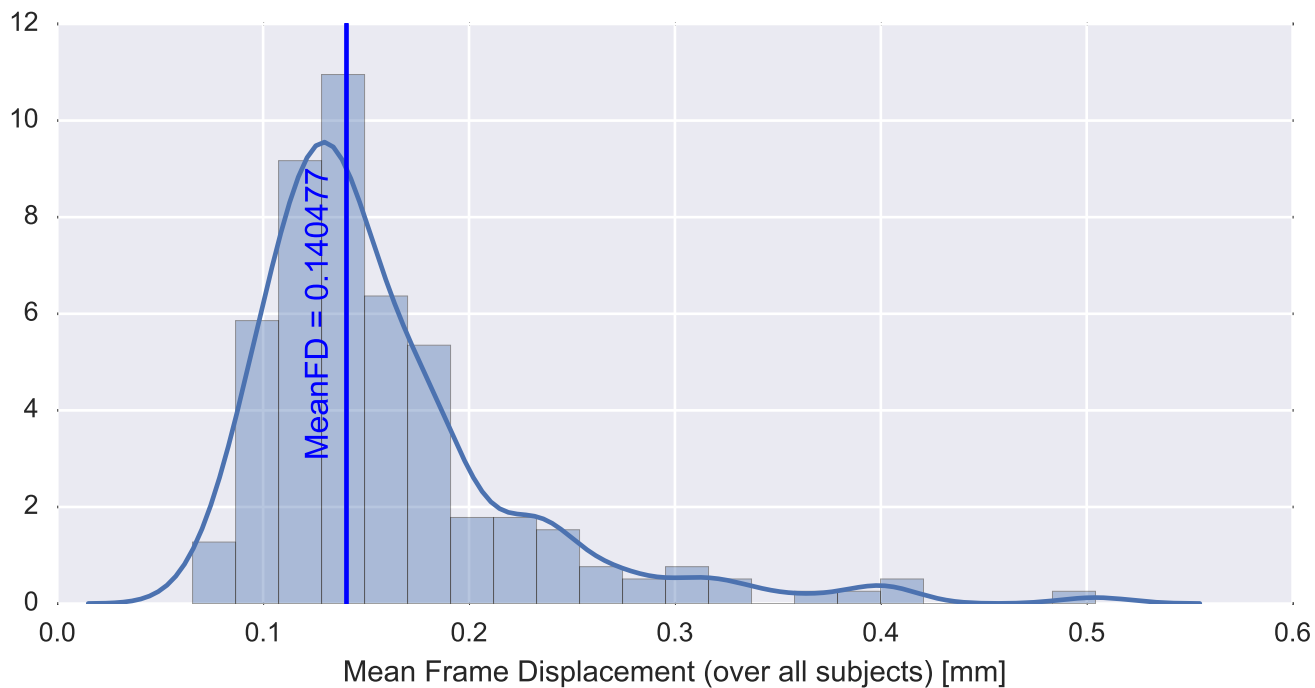

Mean EPI

Brain mask

tSNR

motion

fieldmap correction

coregistration