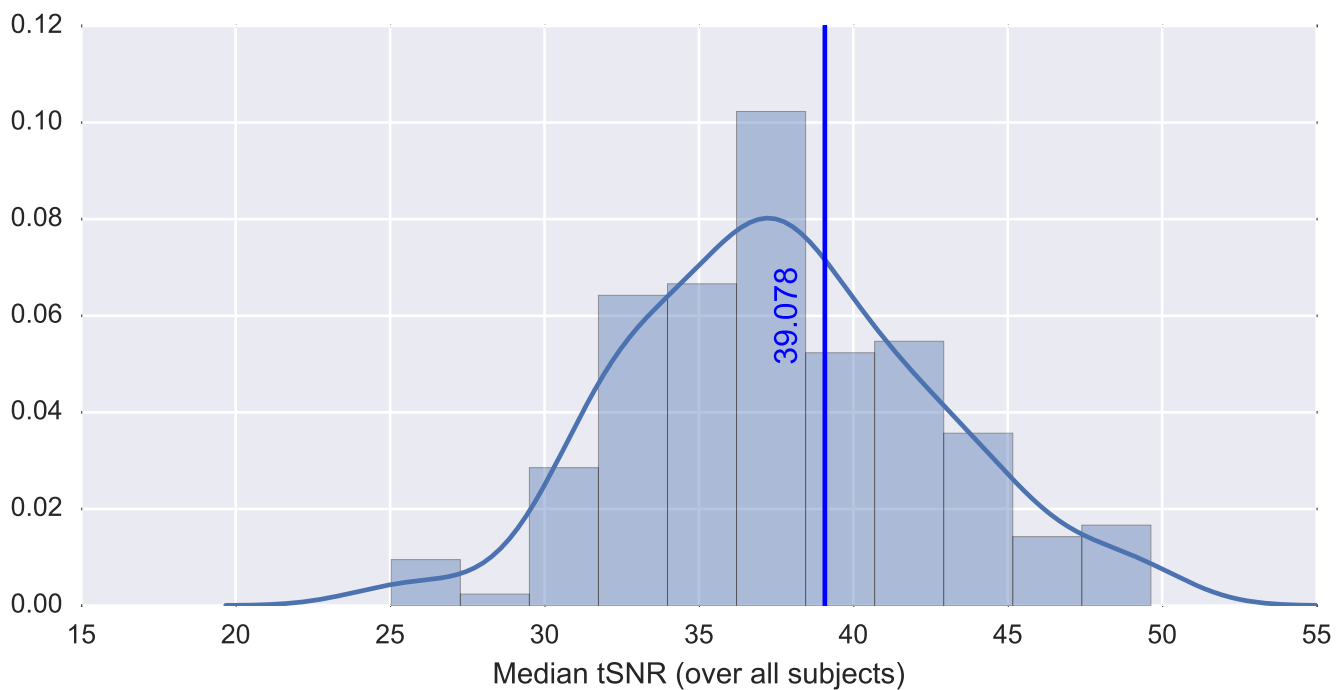

Mean EPI

Brain mask

tSNR

motion

fieldmap correction

coregistration