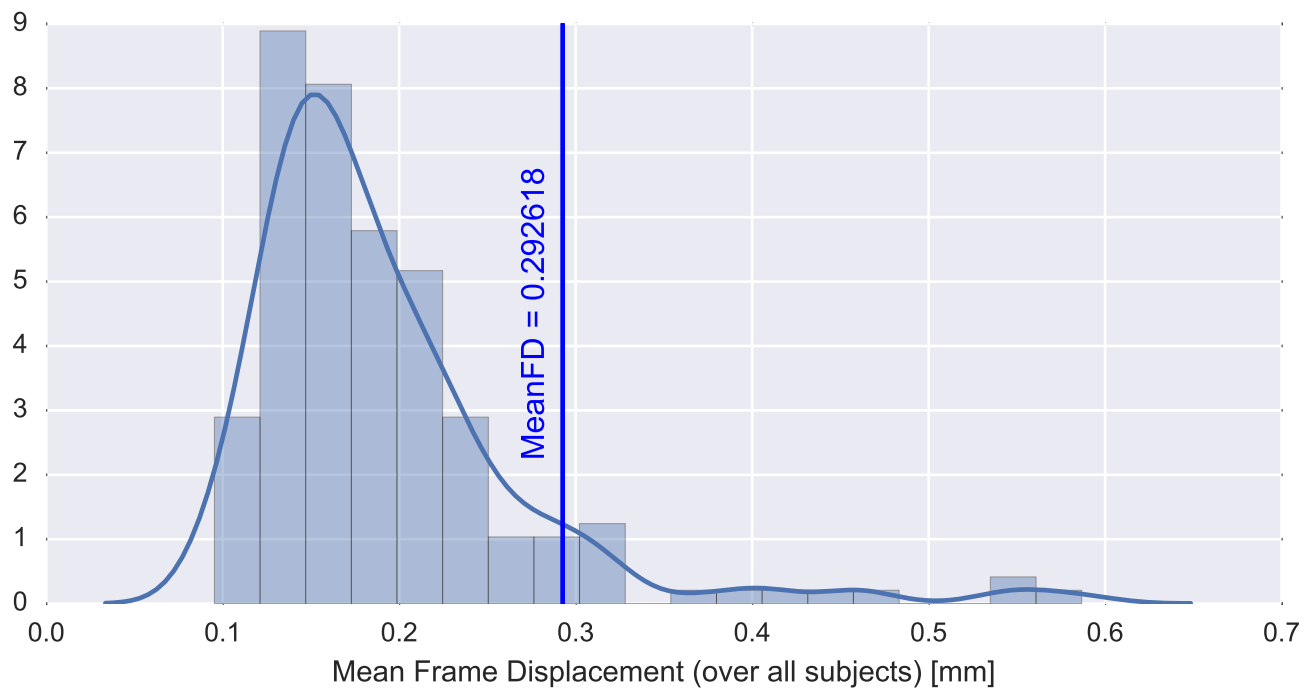

Mean EPI

Brain mask

tSNR

motion

fieldmap correction

coregistration