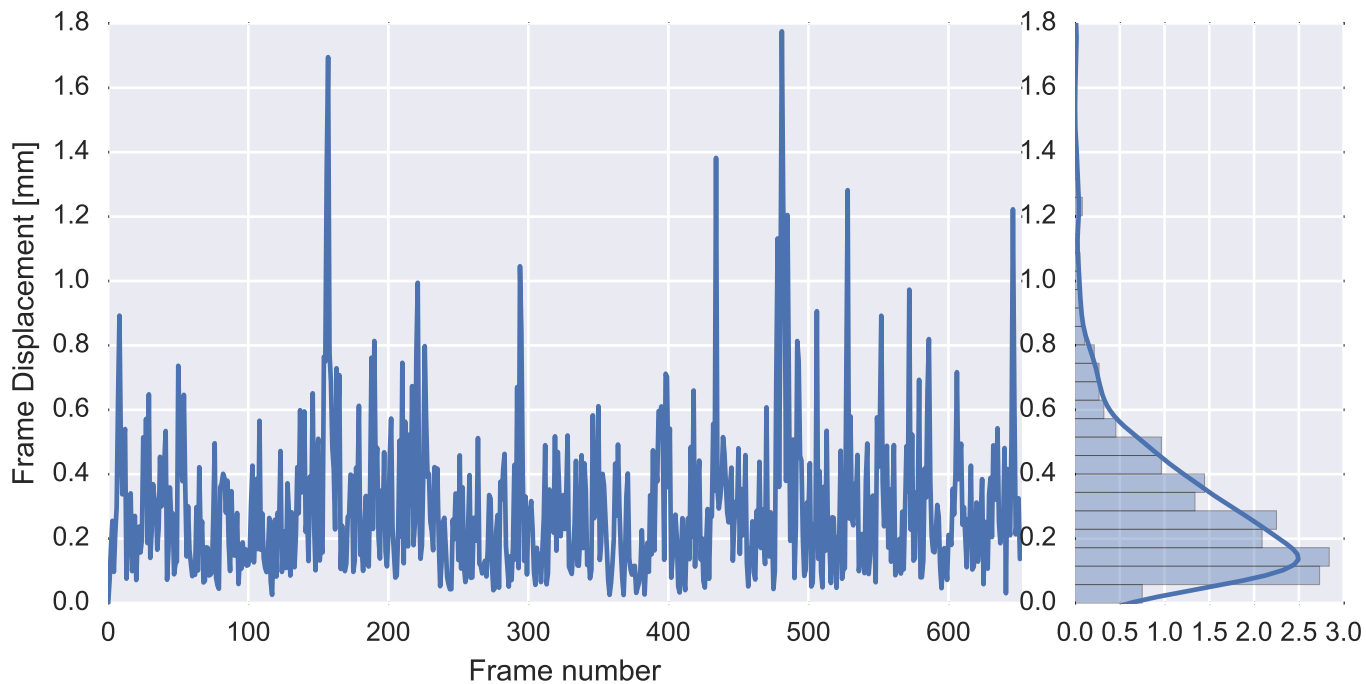

Mean EPI

Brain mask

tSNR

motion

fieldmap correction

coregistration