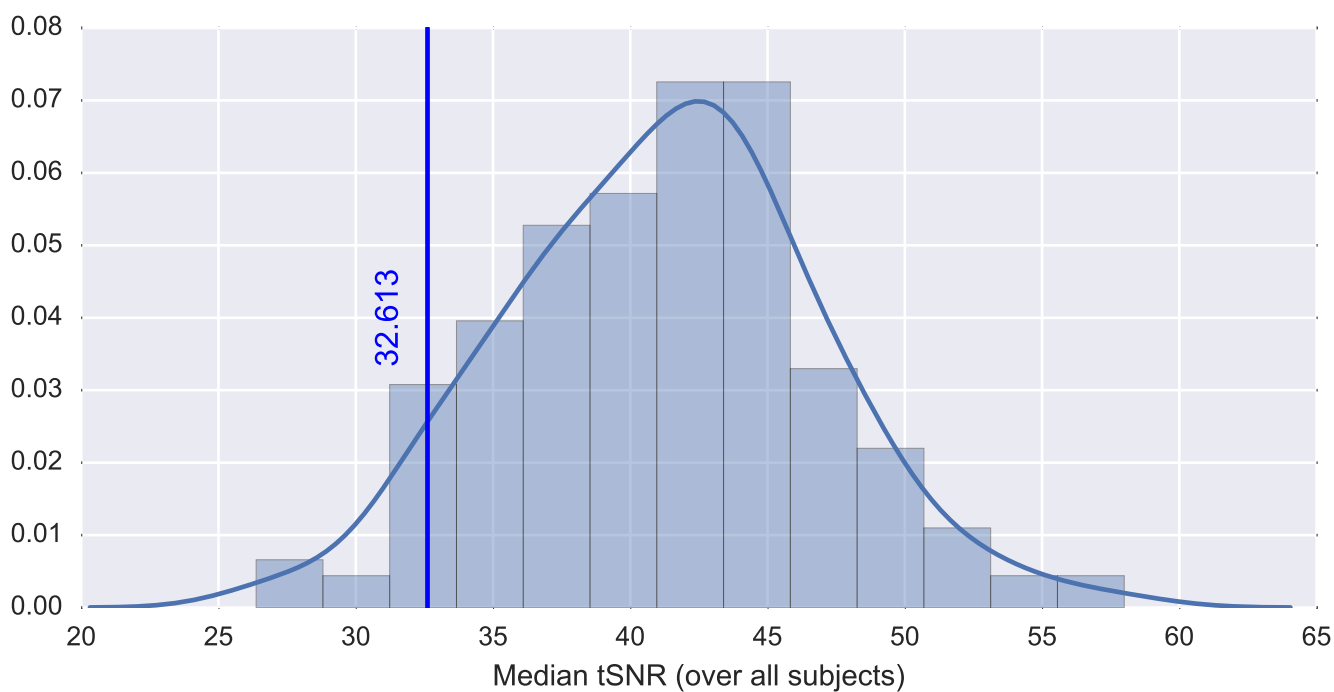

Mean EPI

Brain mask

tSNR

motion

fieldmap correction

coregistration