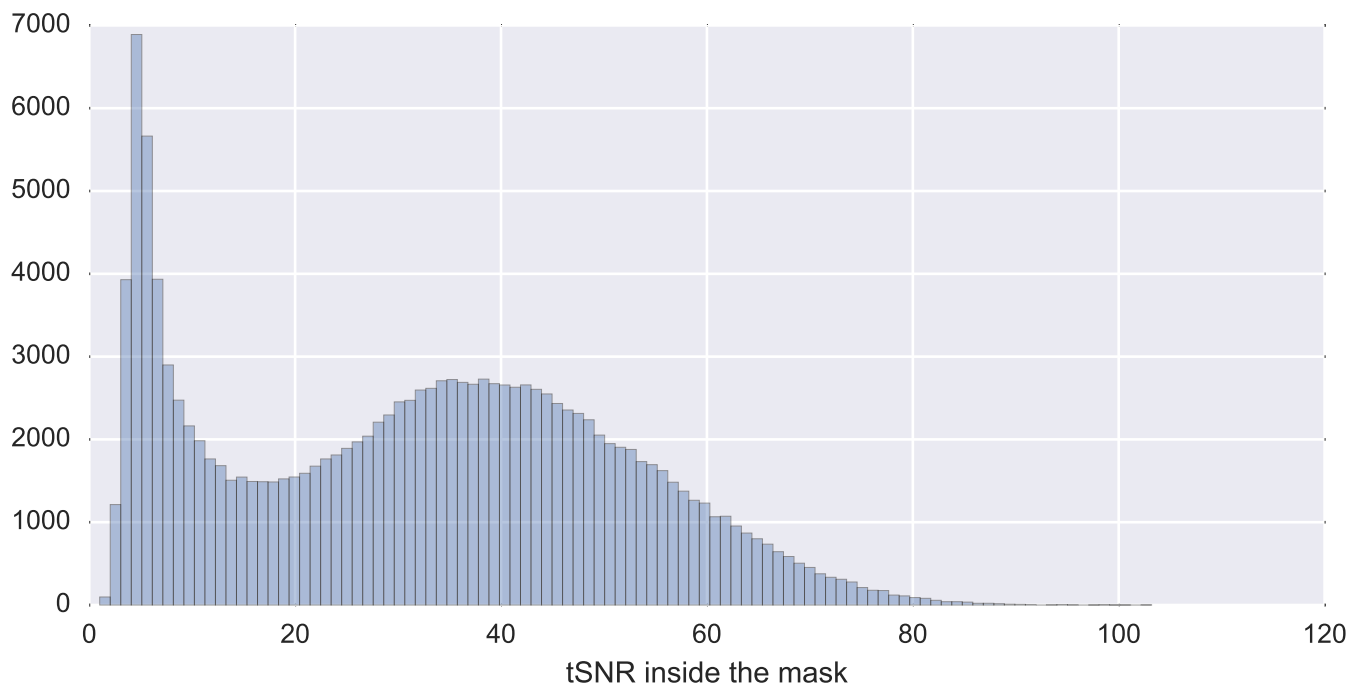

Mean EPI

Brain mask

tSNR

motion

fieldmap correction

coregistration