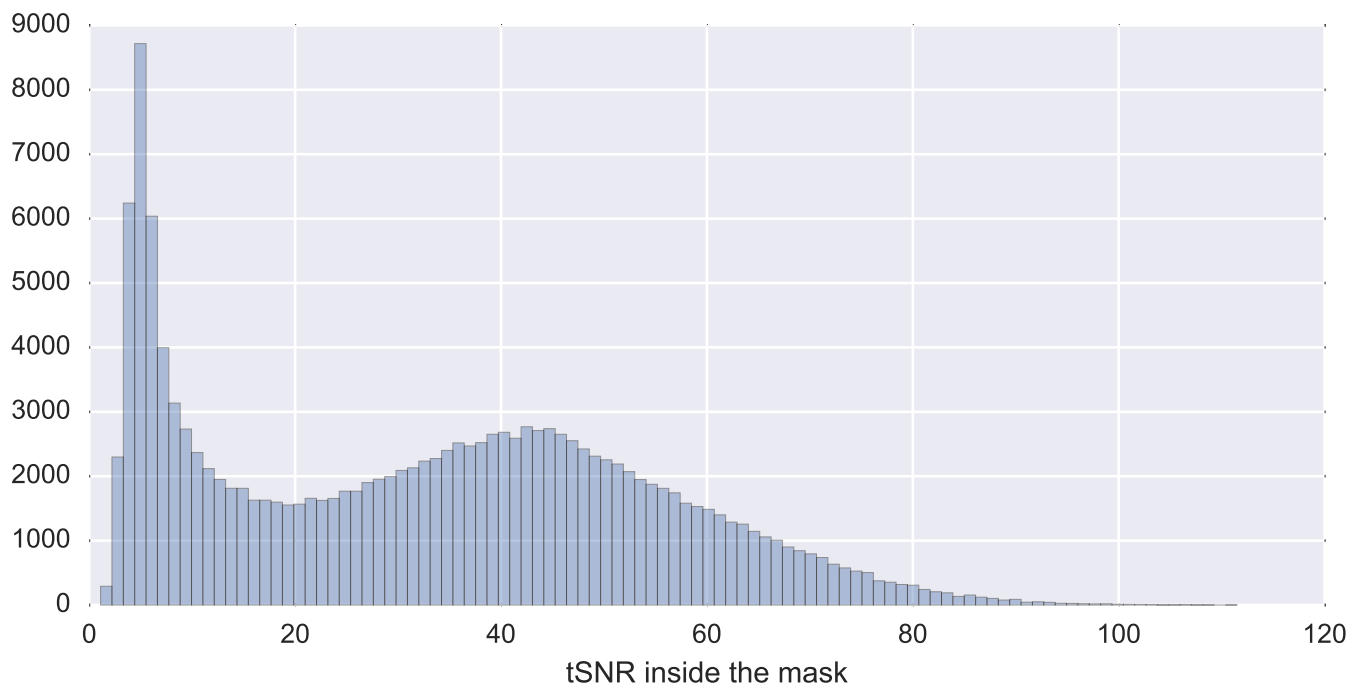

Mean EPI

Brain mask

tSNR

motion

fieldmap correction

coregistration