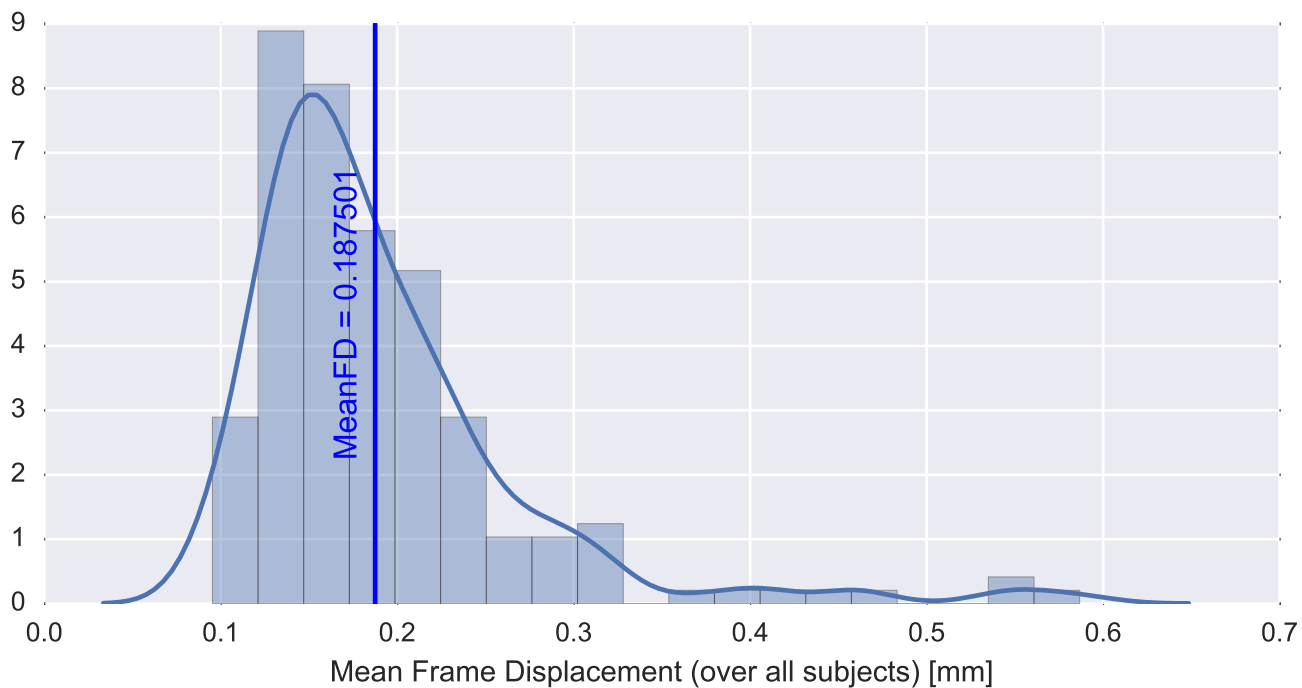

Mean EPI

Brain mask

tSNR

motion

fieldmap correction

coregistration