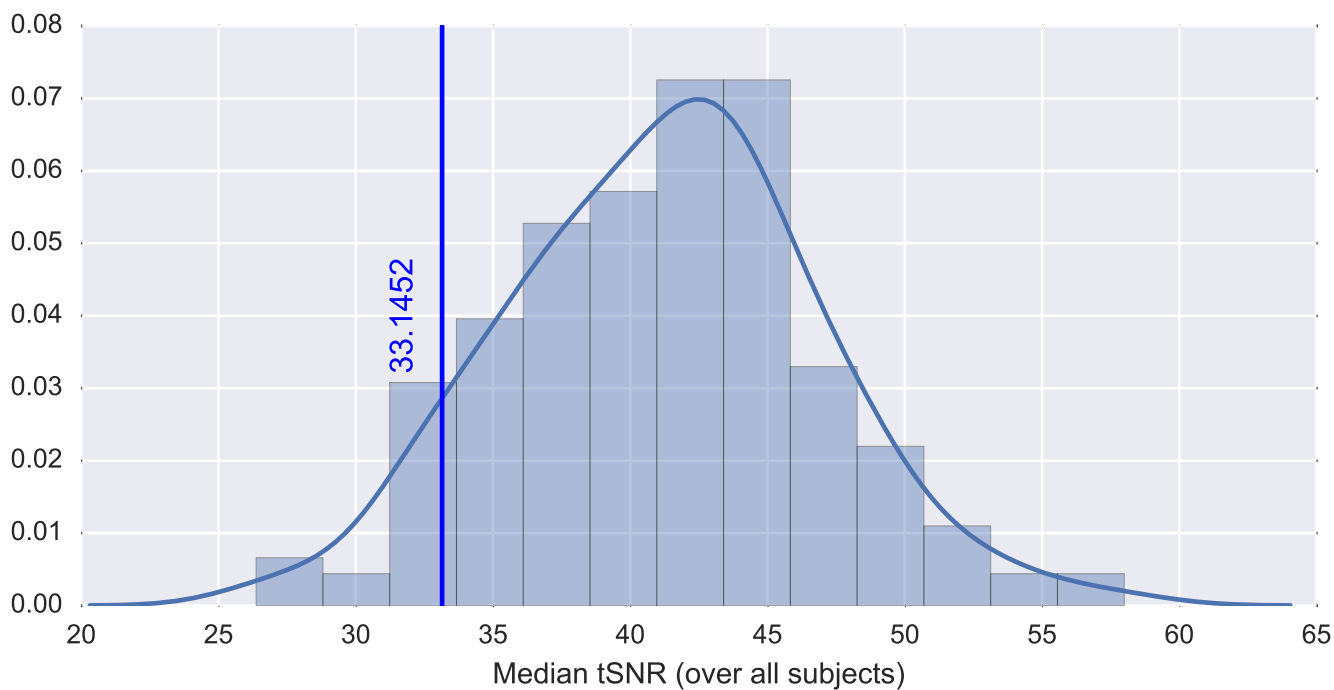

Mean EPI

Brain mask

tSNR

motion

fieldmap correction

coregistration