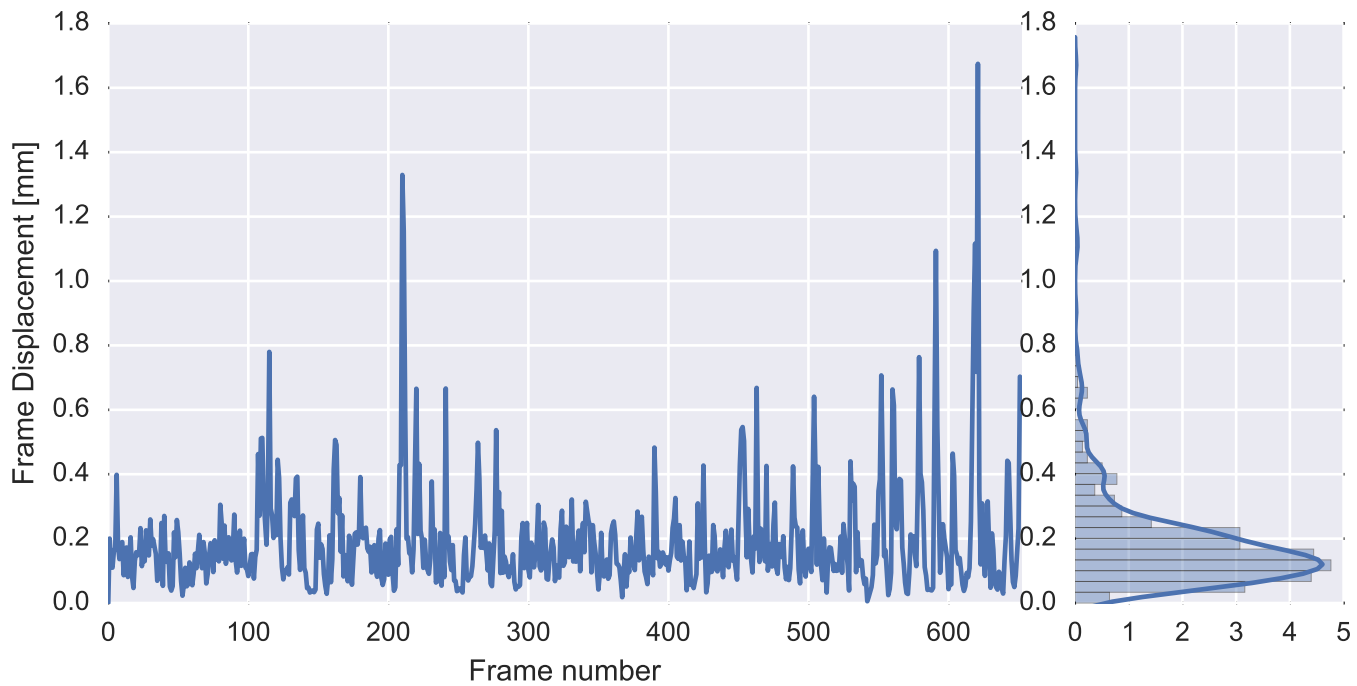

Mean EPI

Brain mask

tSNR

motion

fieldmap correction

coregistration