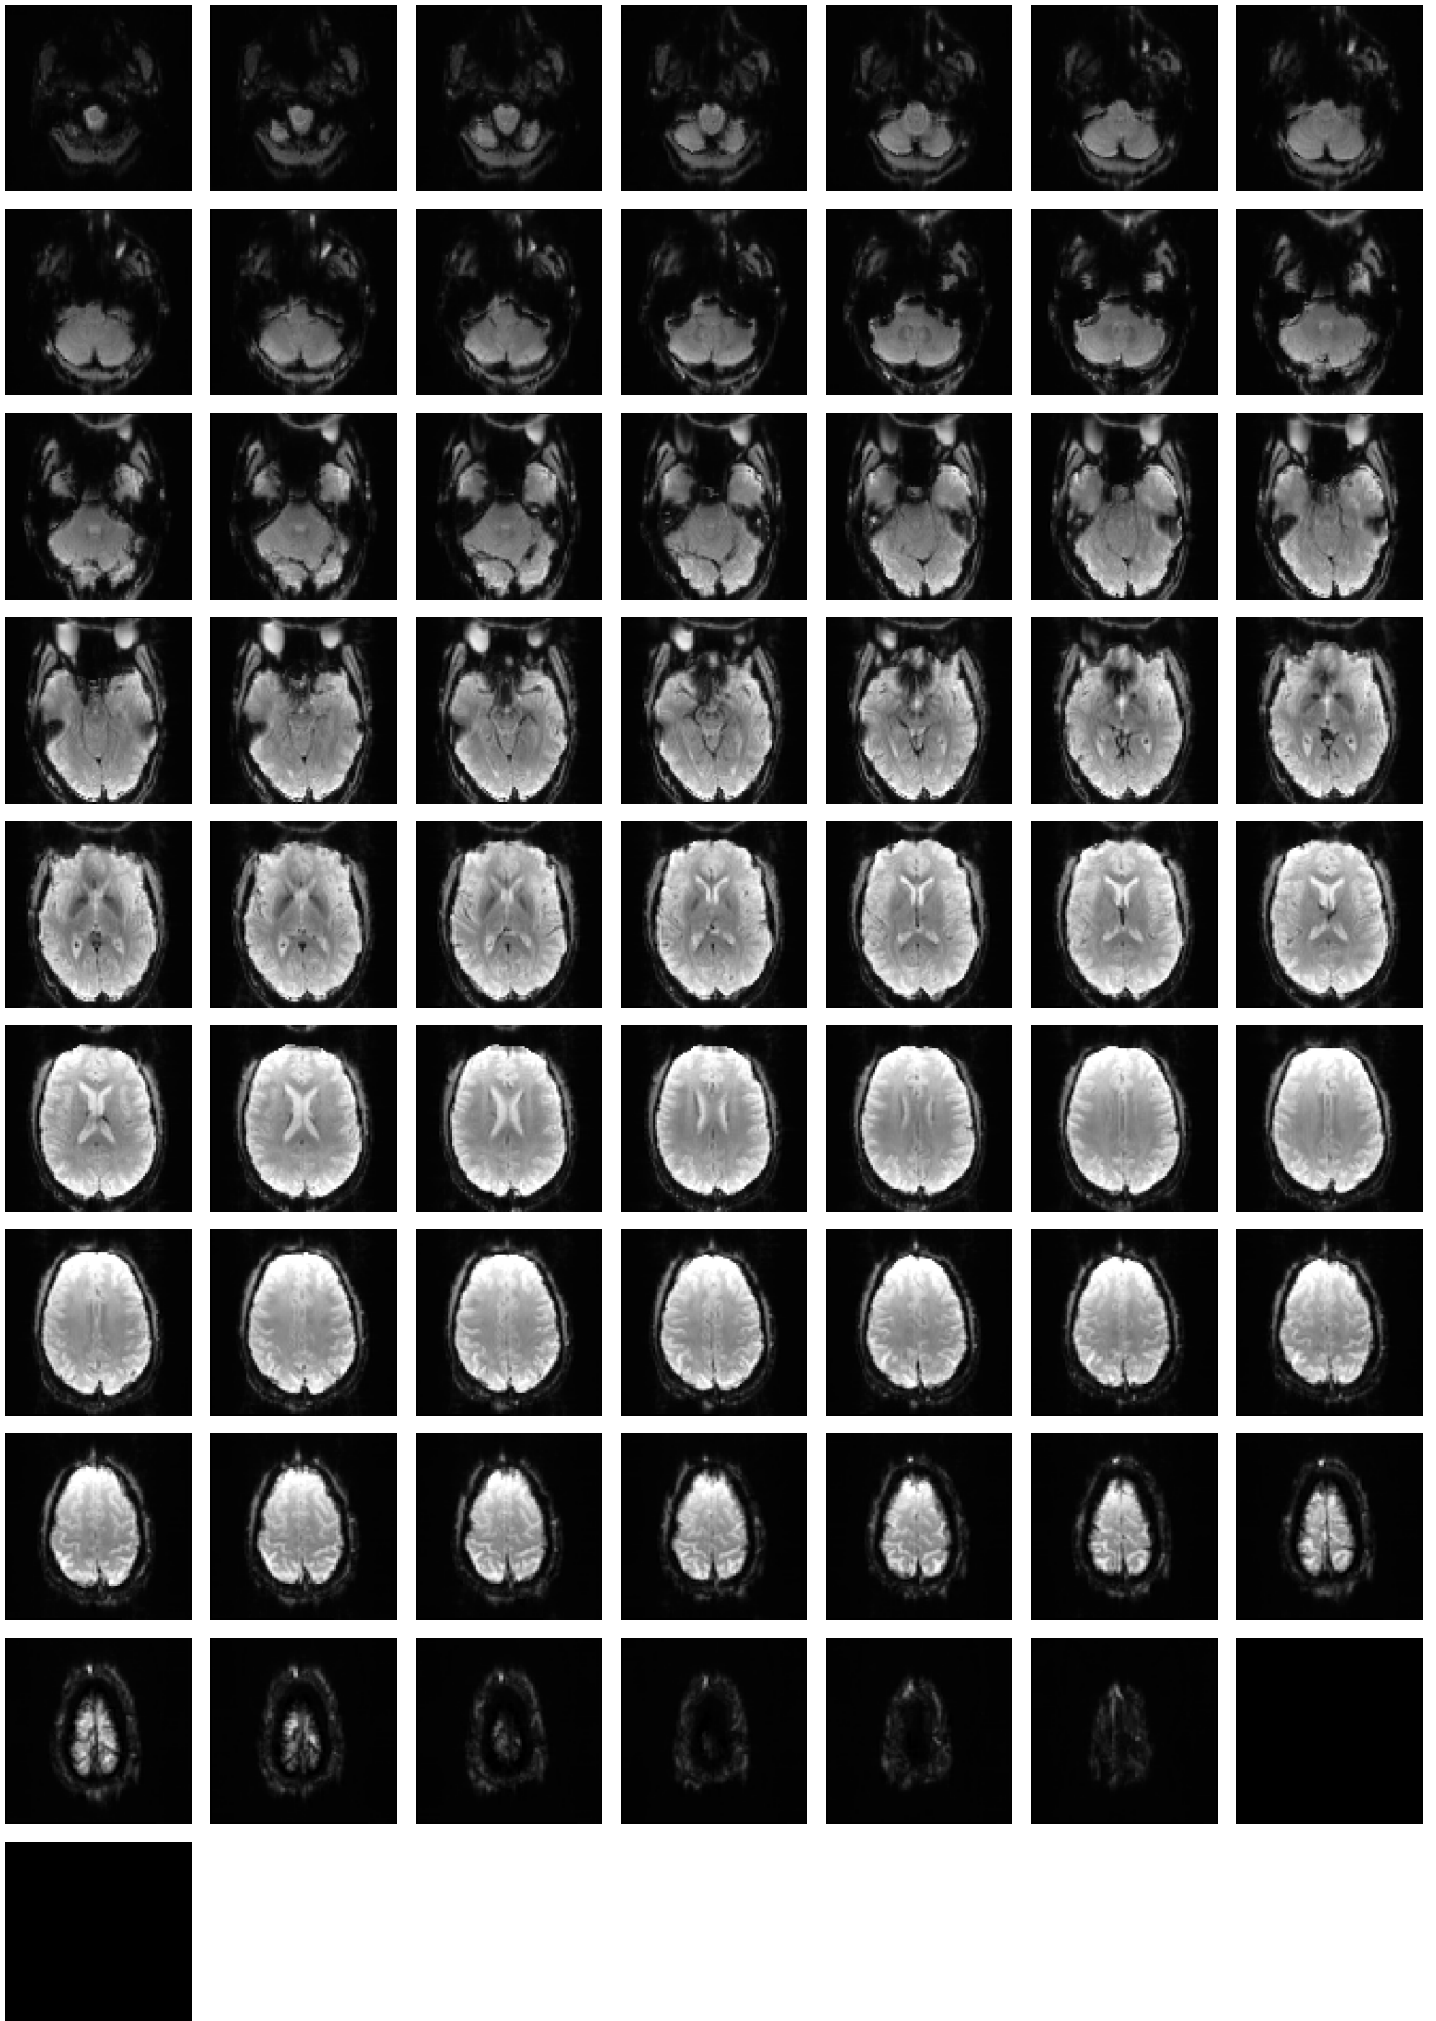

Mean EPI

Brain mask

tSNR

motion

fieldmap correction

coregistration