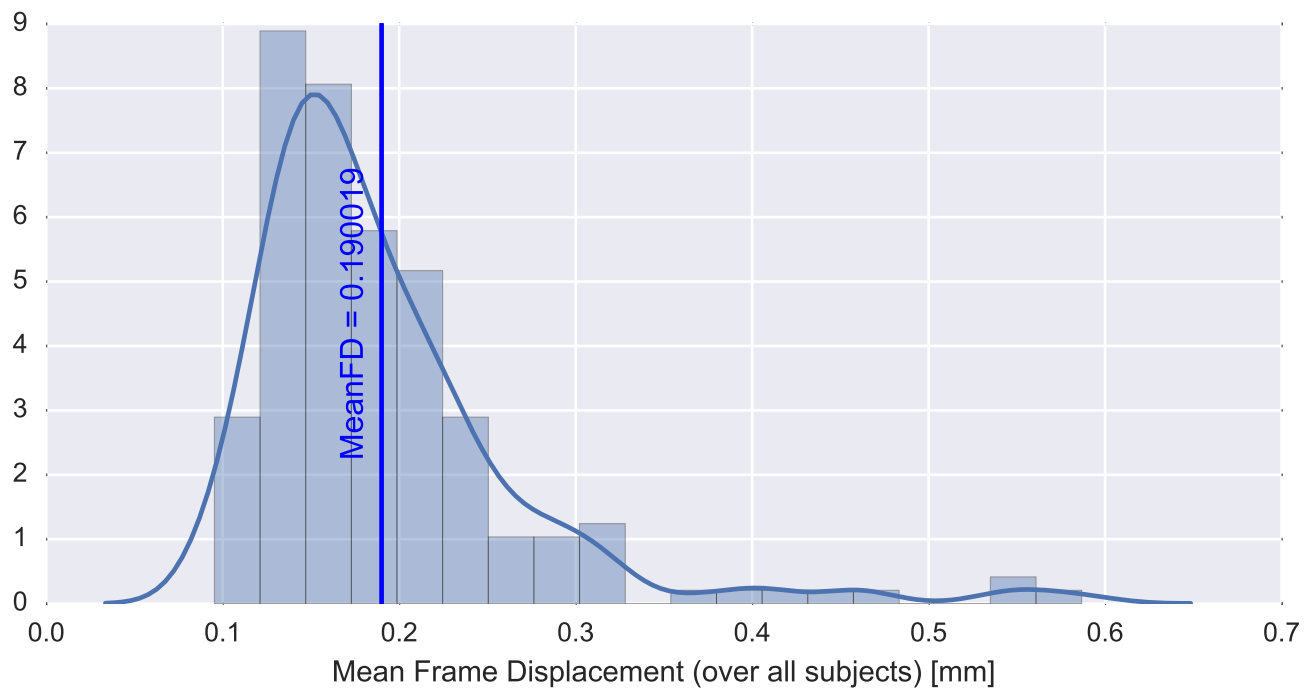

Mean EPI

Brain mask

tSNR

motion

fieldmap correction

coregistration