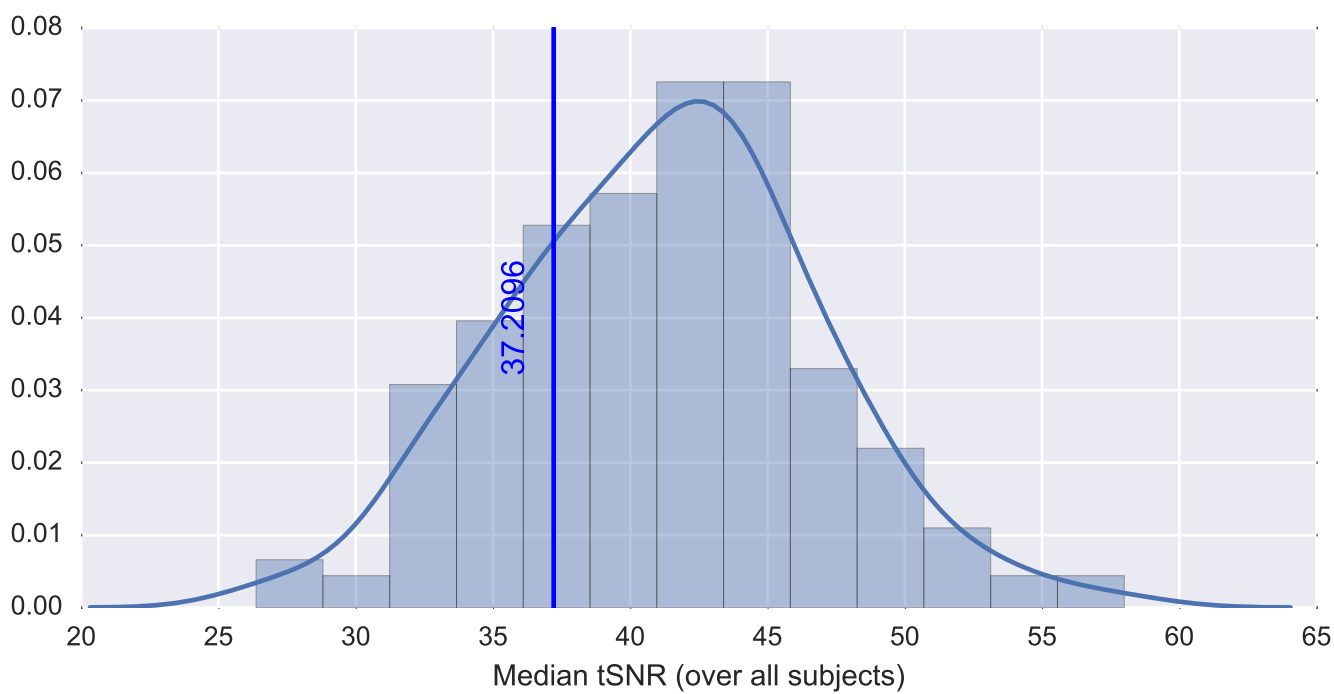

Mean EPI

Brain mask

tSNR

motion

fieldmap correction

coregistration