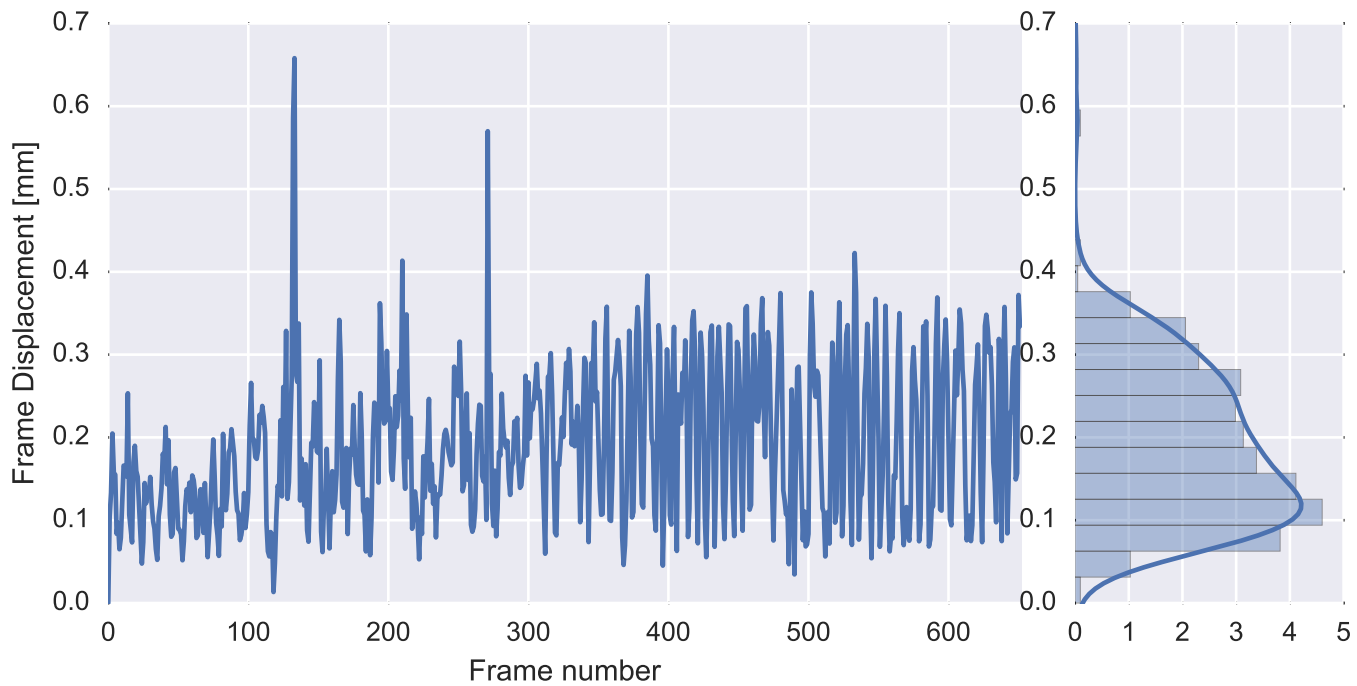

Mean EPI

Brain mask

tSNR

motion

fieldmap correction

coregistration