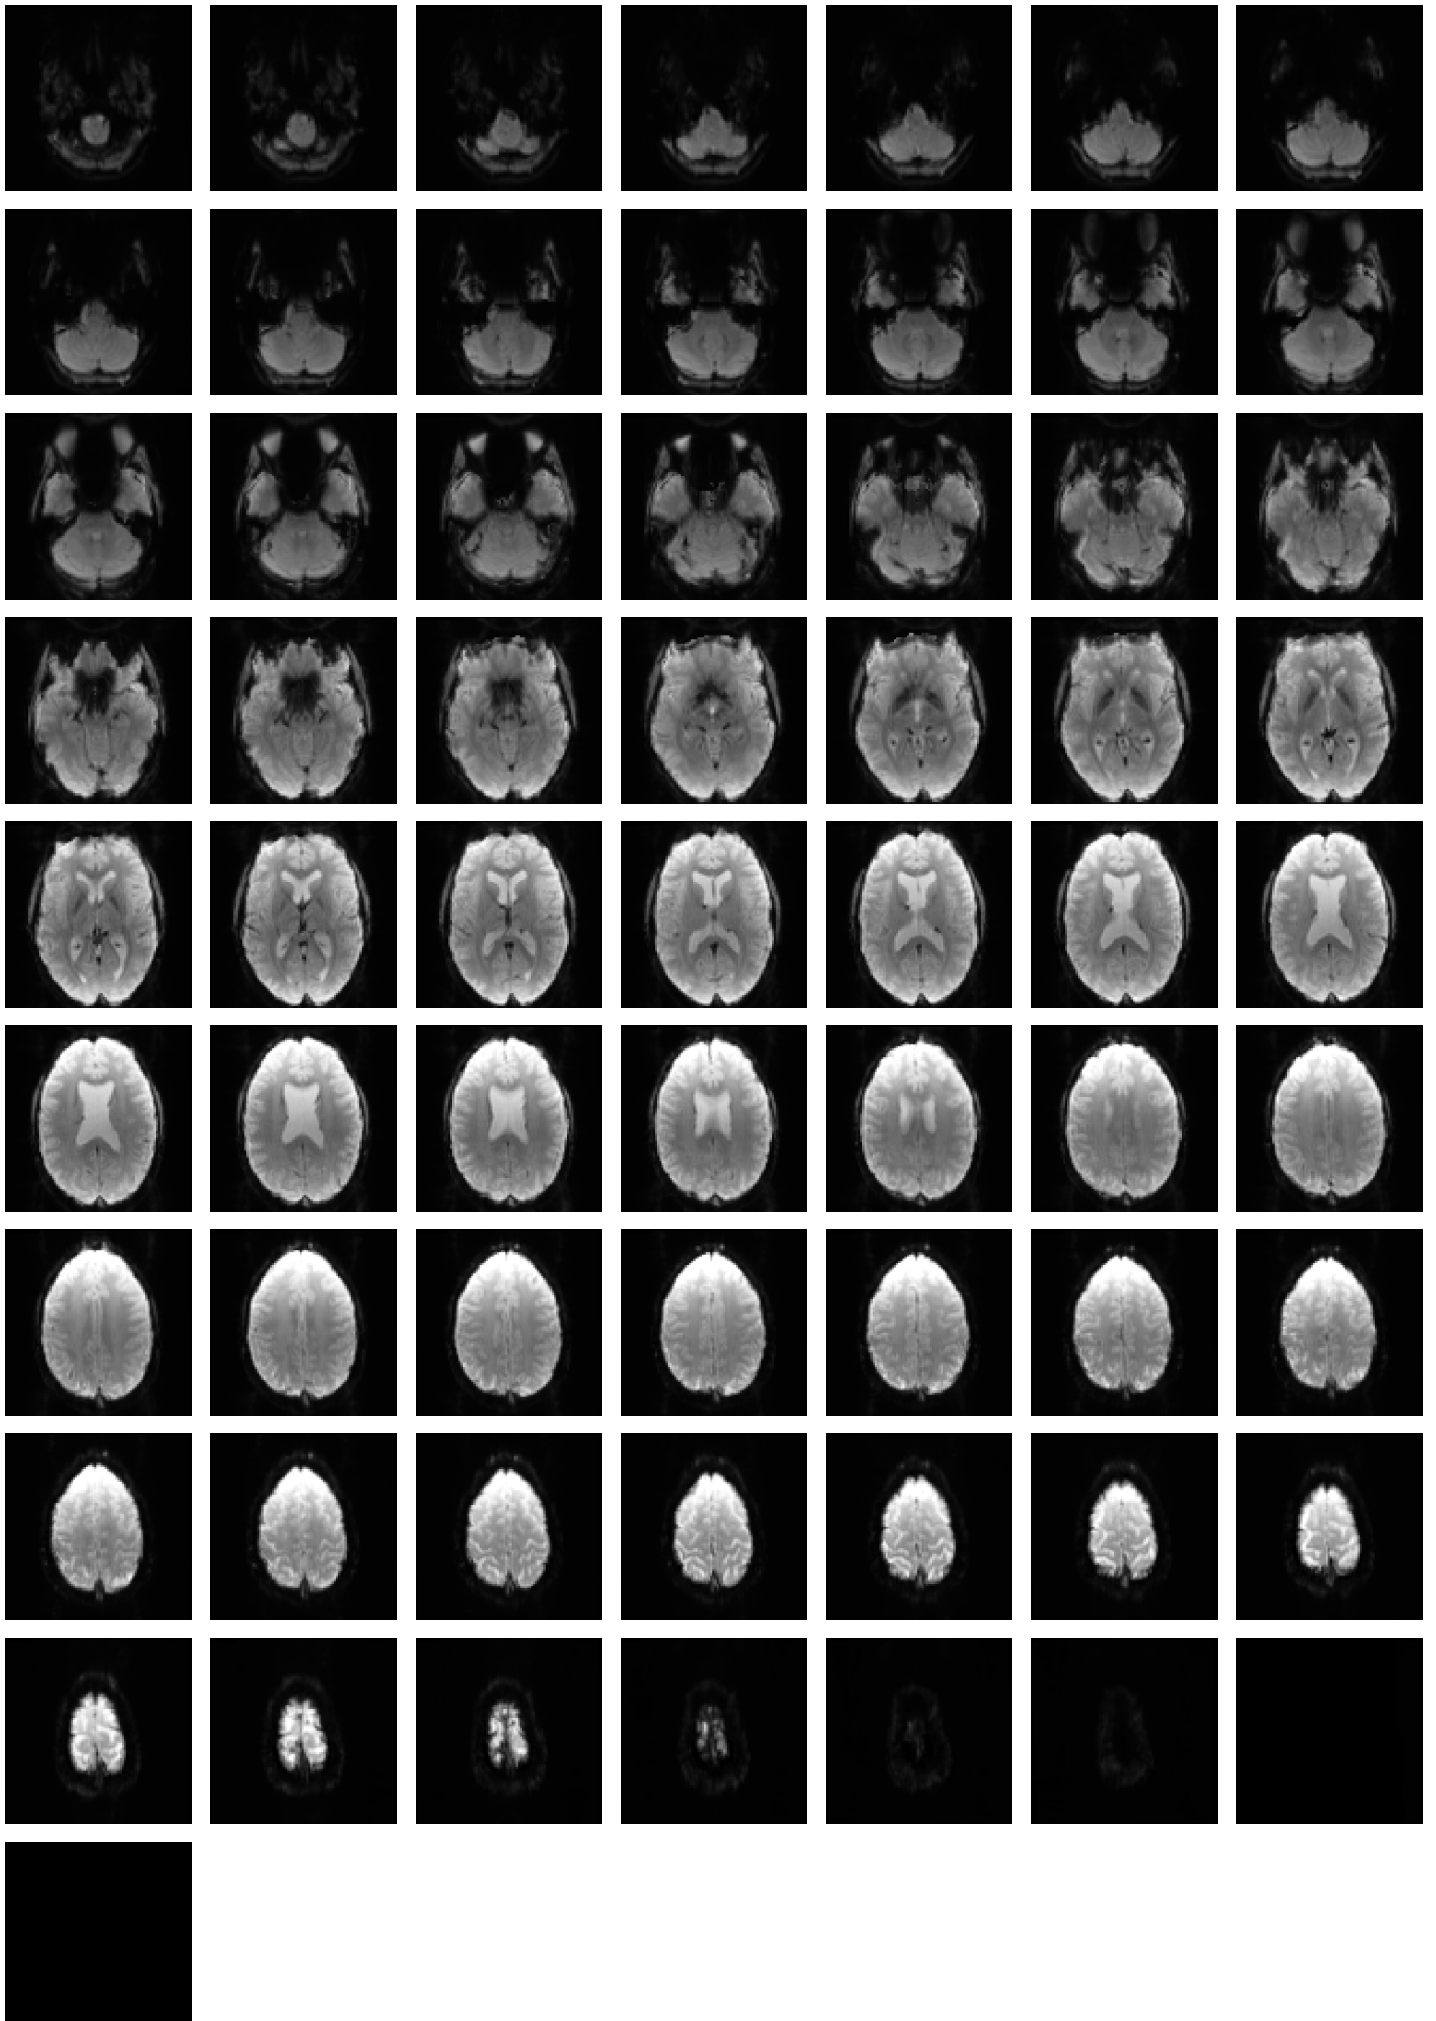

Mean EPI

Brain mask

tSNR

motion

fieldmap correction

coregistration