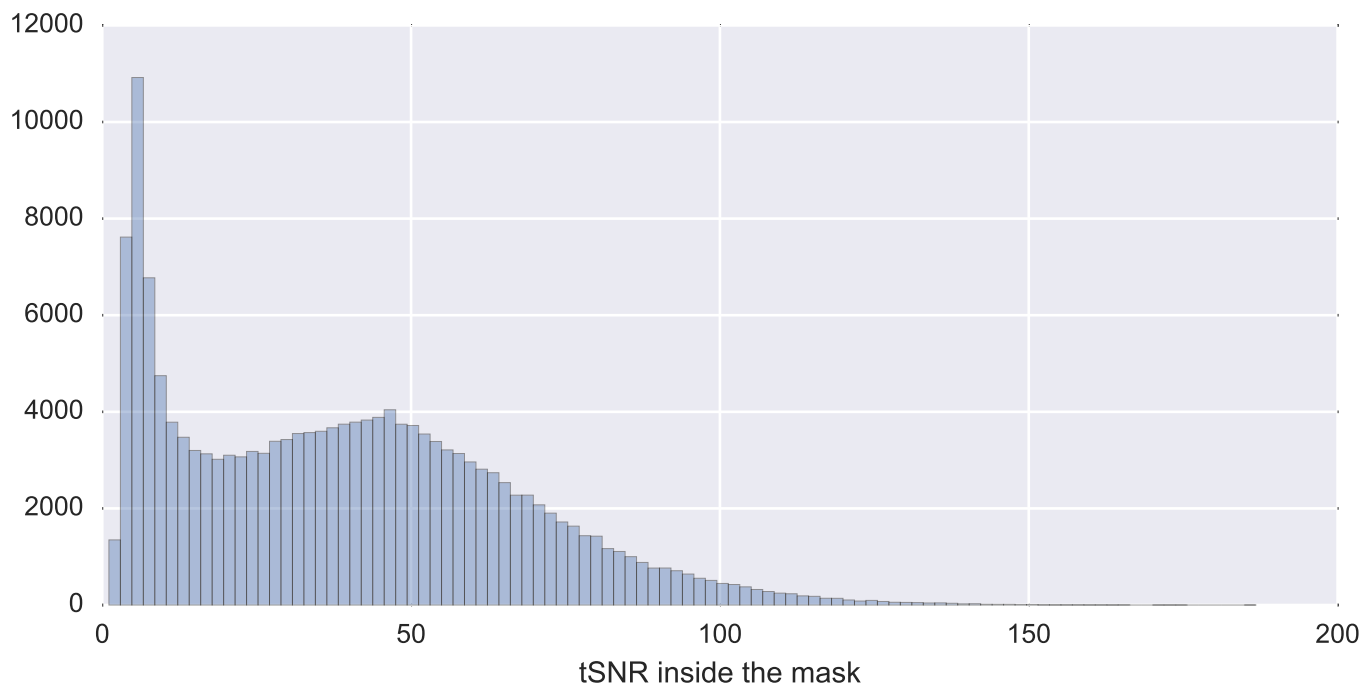

Mean EPI

Brain mask

tSNR

motion

fieldmap correction

coregistration