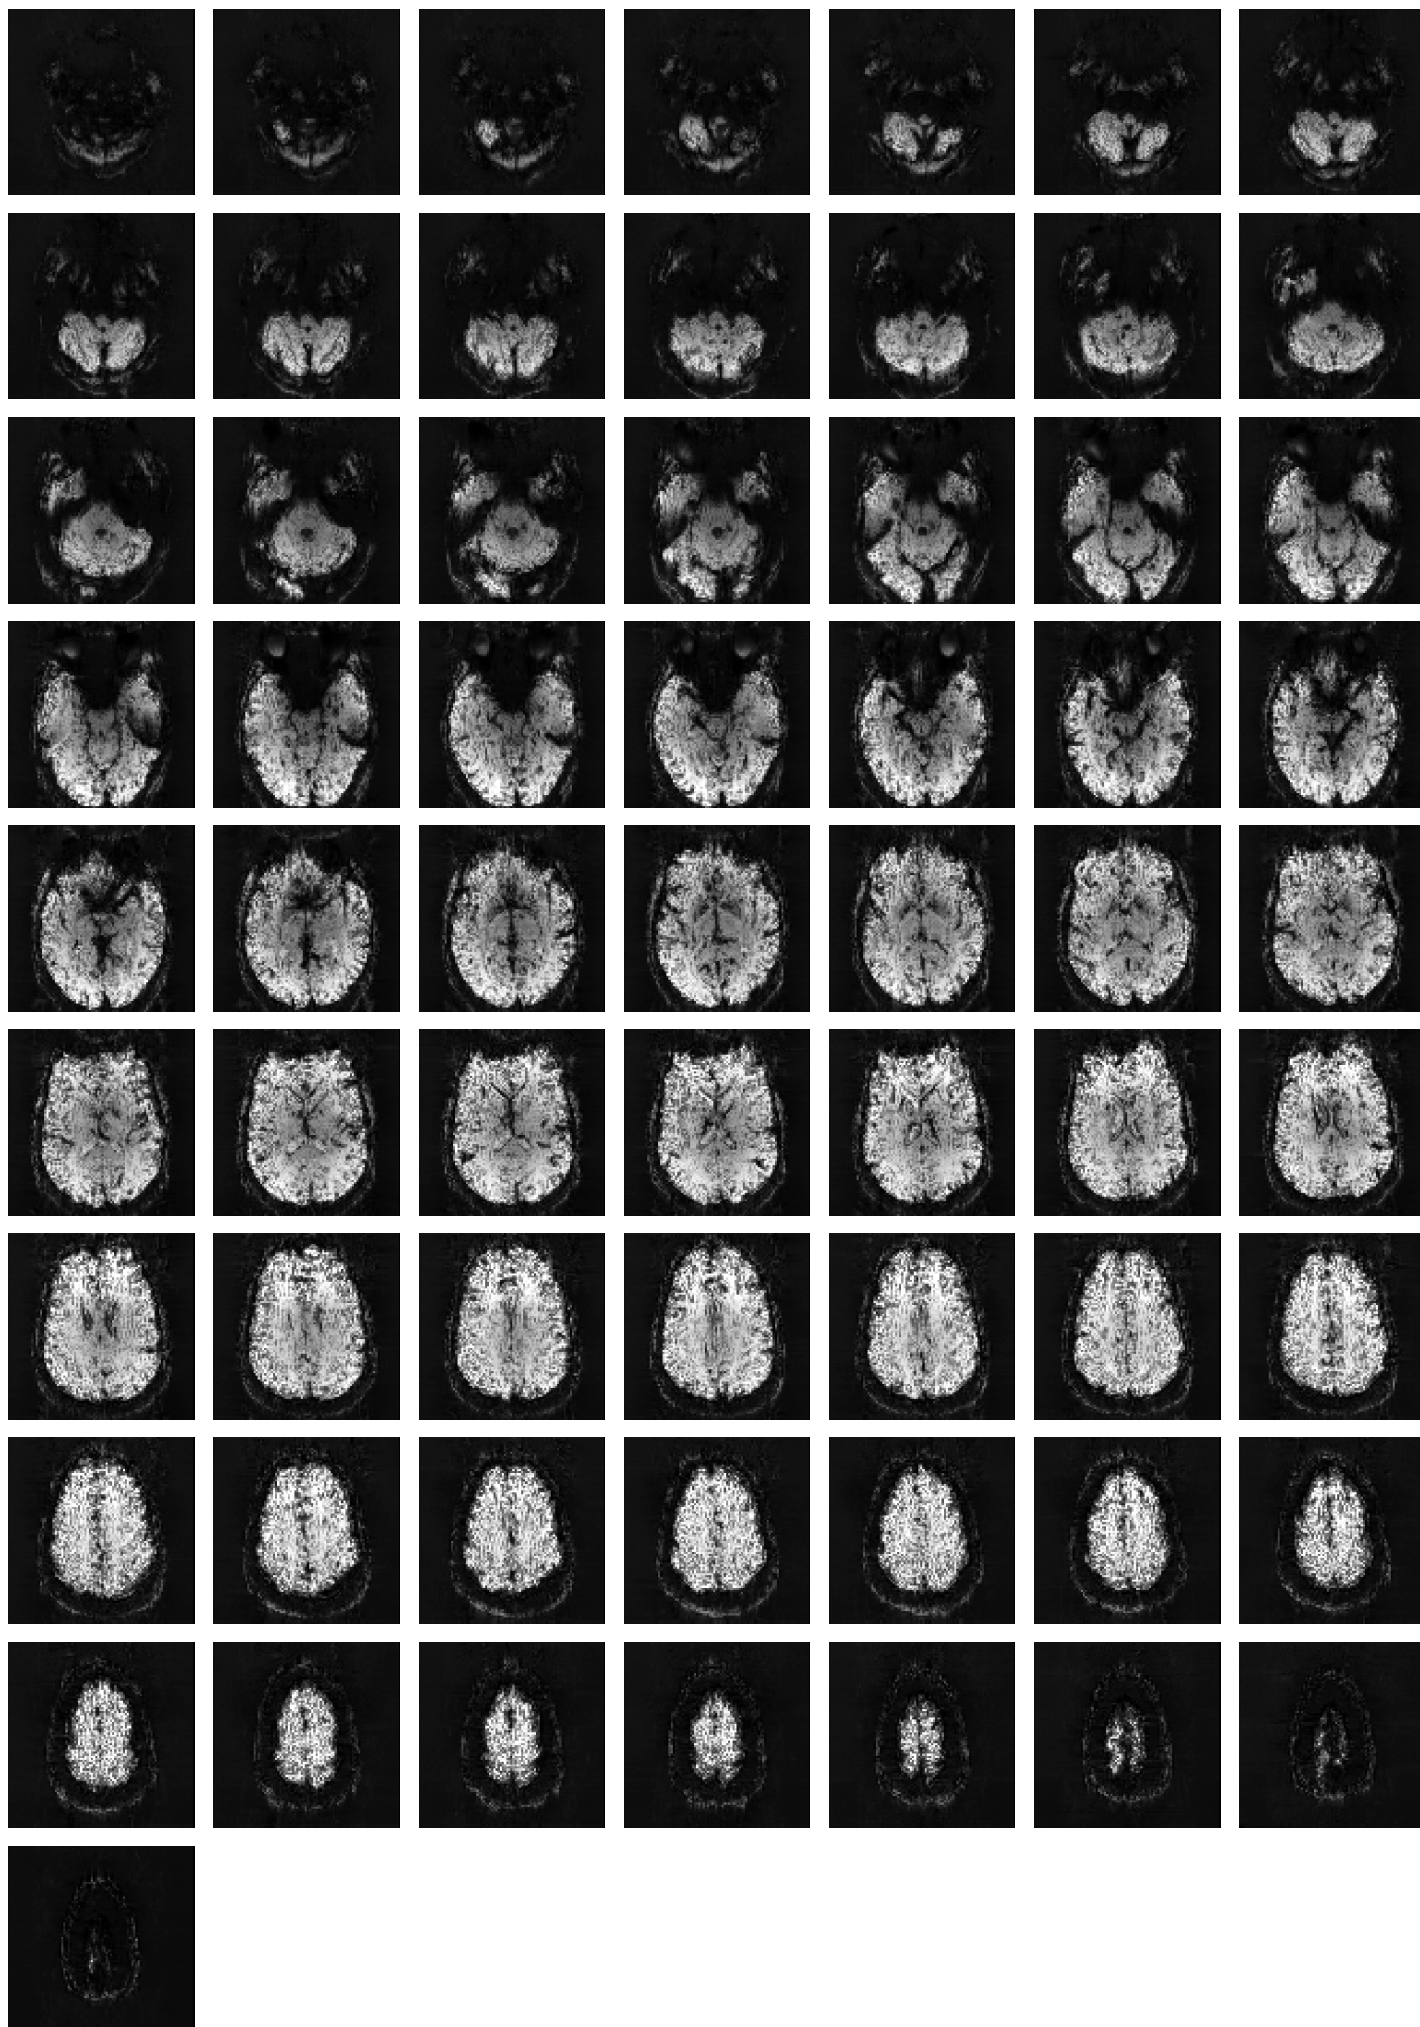

Mean EPI

Brain mask

tSNR

motion

fieldmap correction

coregistration