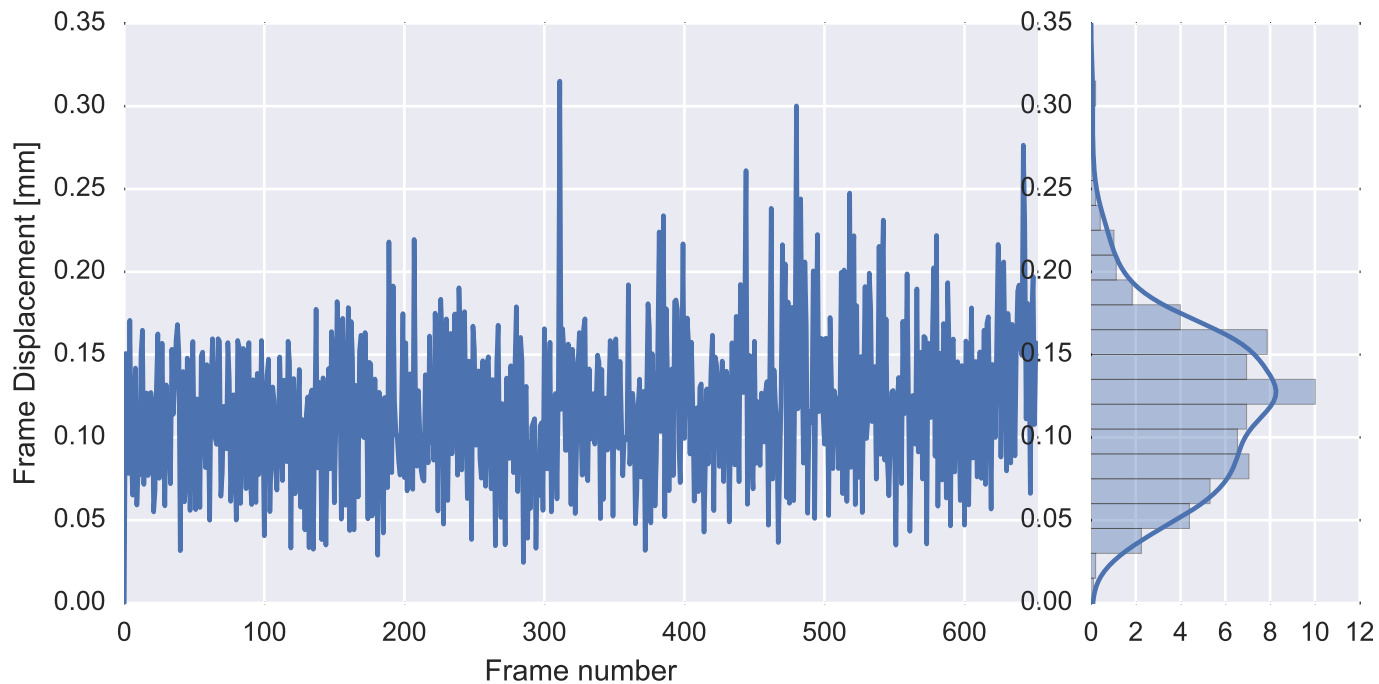

Mean EPI

Brain mask

tSNR

motion

fieldmap correction

coregistration