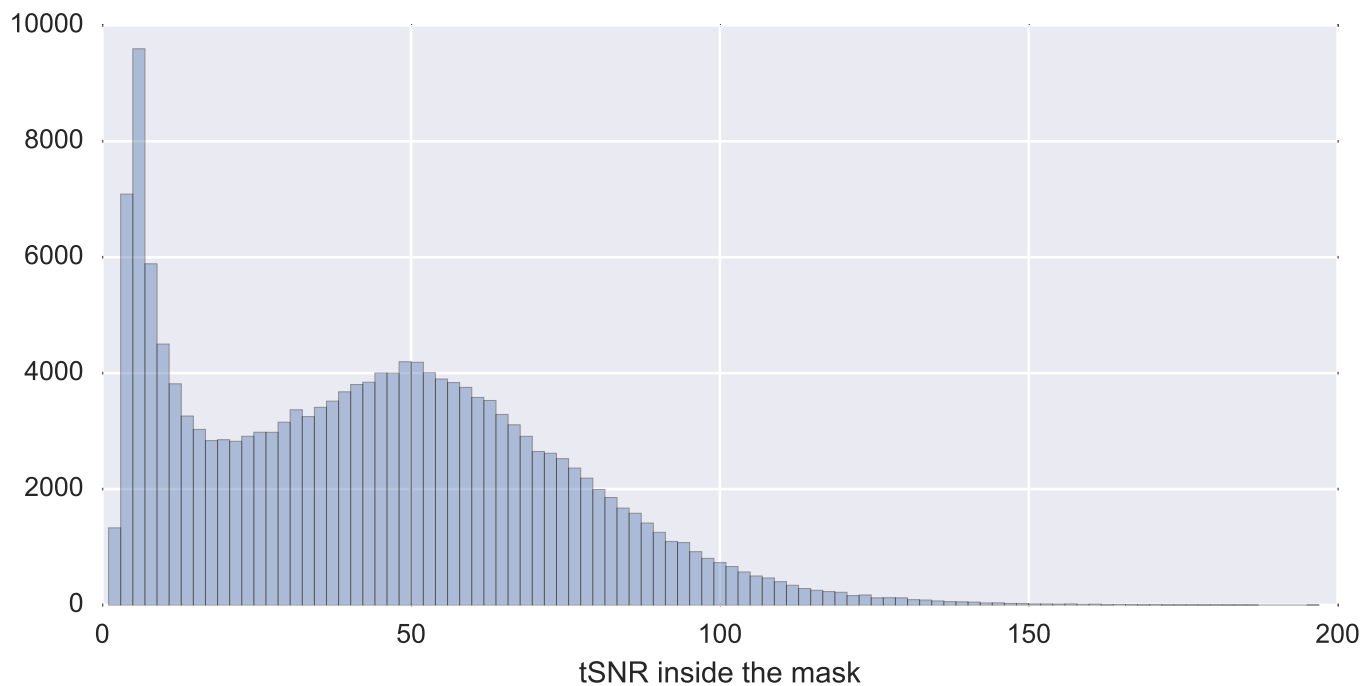

Mean EPI

Brain mask

tSNR

motion

fieldmap correction

coregistration