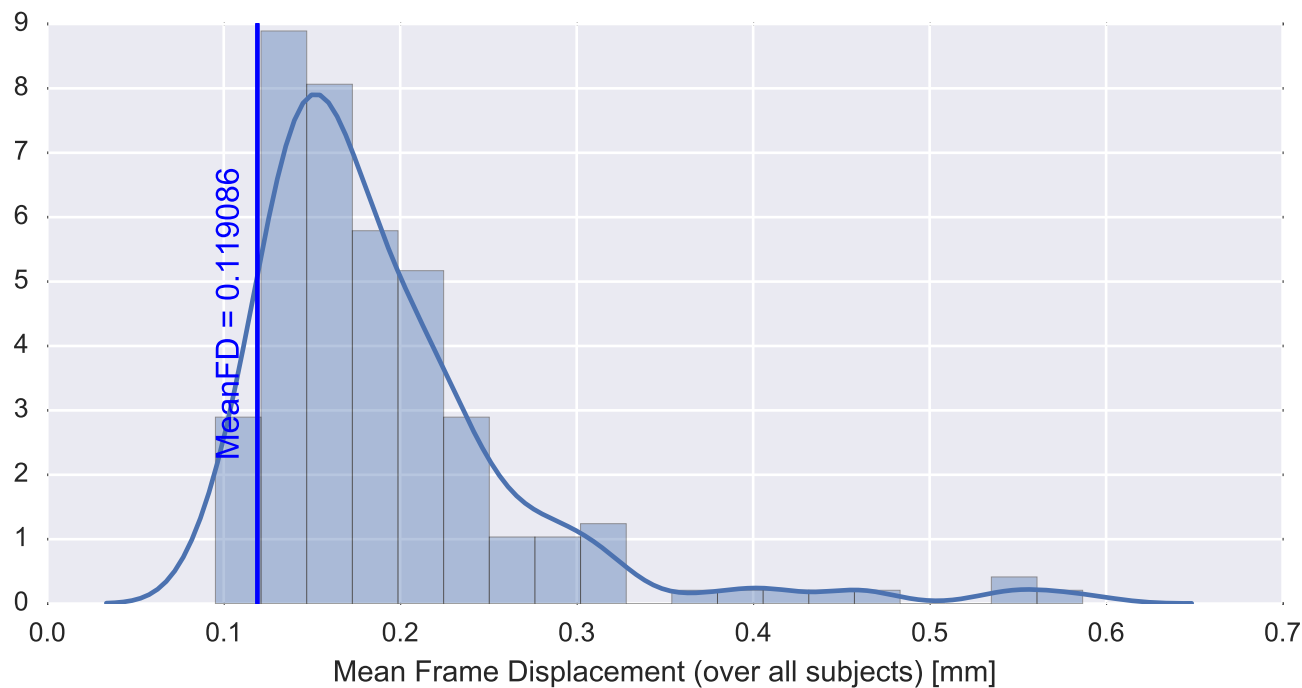

Mean EPI

Brain mask

tSNR

motion

fieldmap correction

coregistration