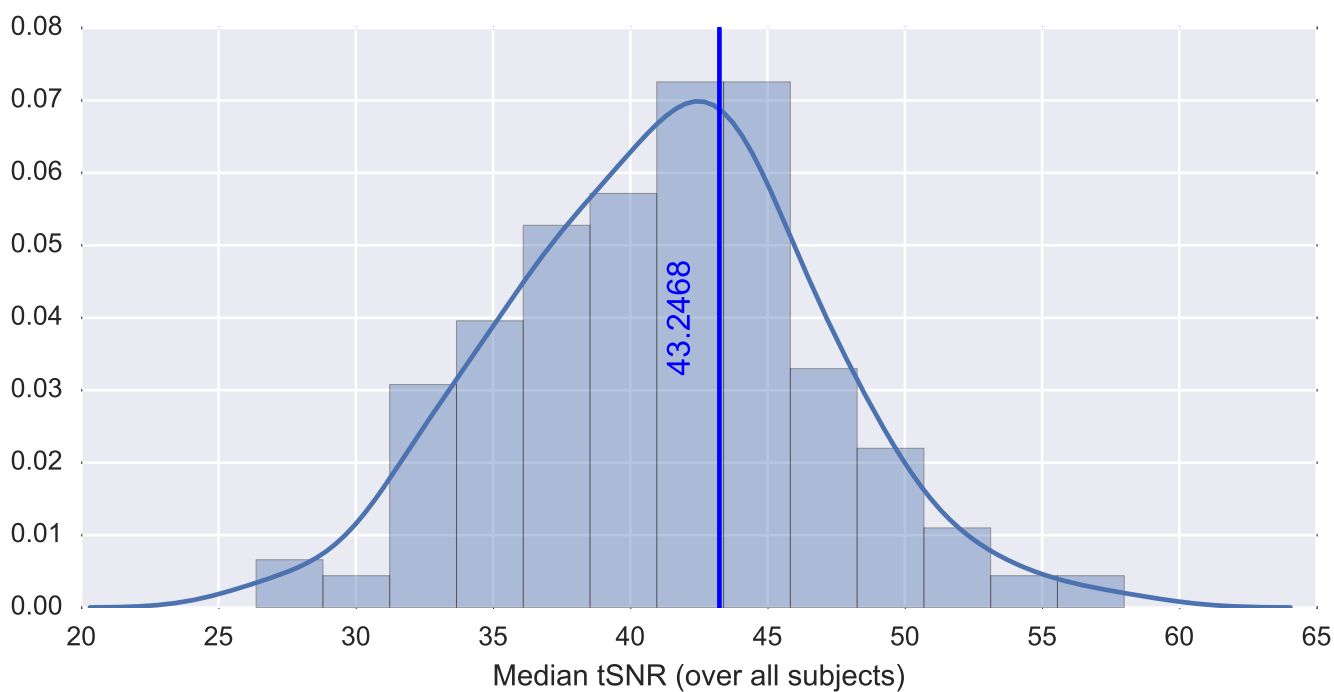

Mean EPI

Brain mask

tSNR

motion

fieldmap correction

coregistration