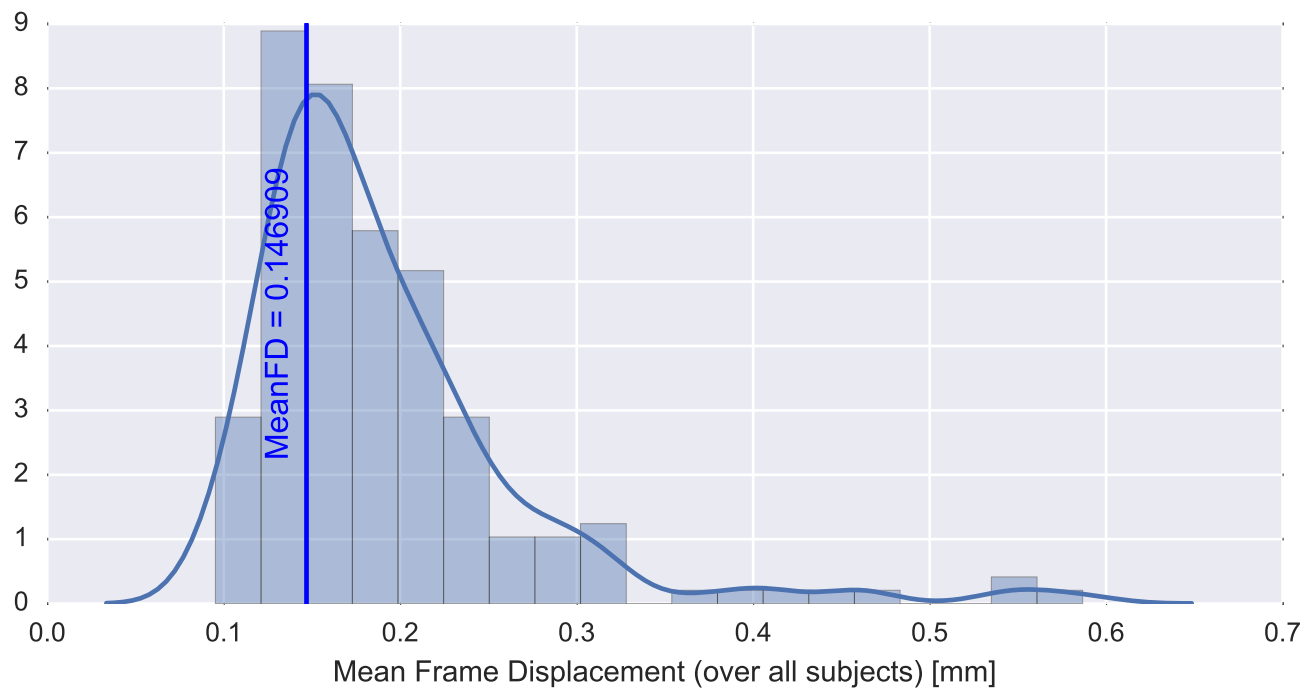

Mean EPI

Brain mask

tSNR

motion

fieldmap correction

coregistration