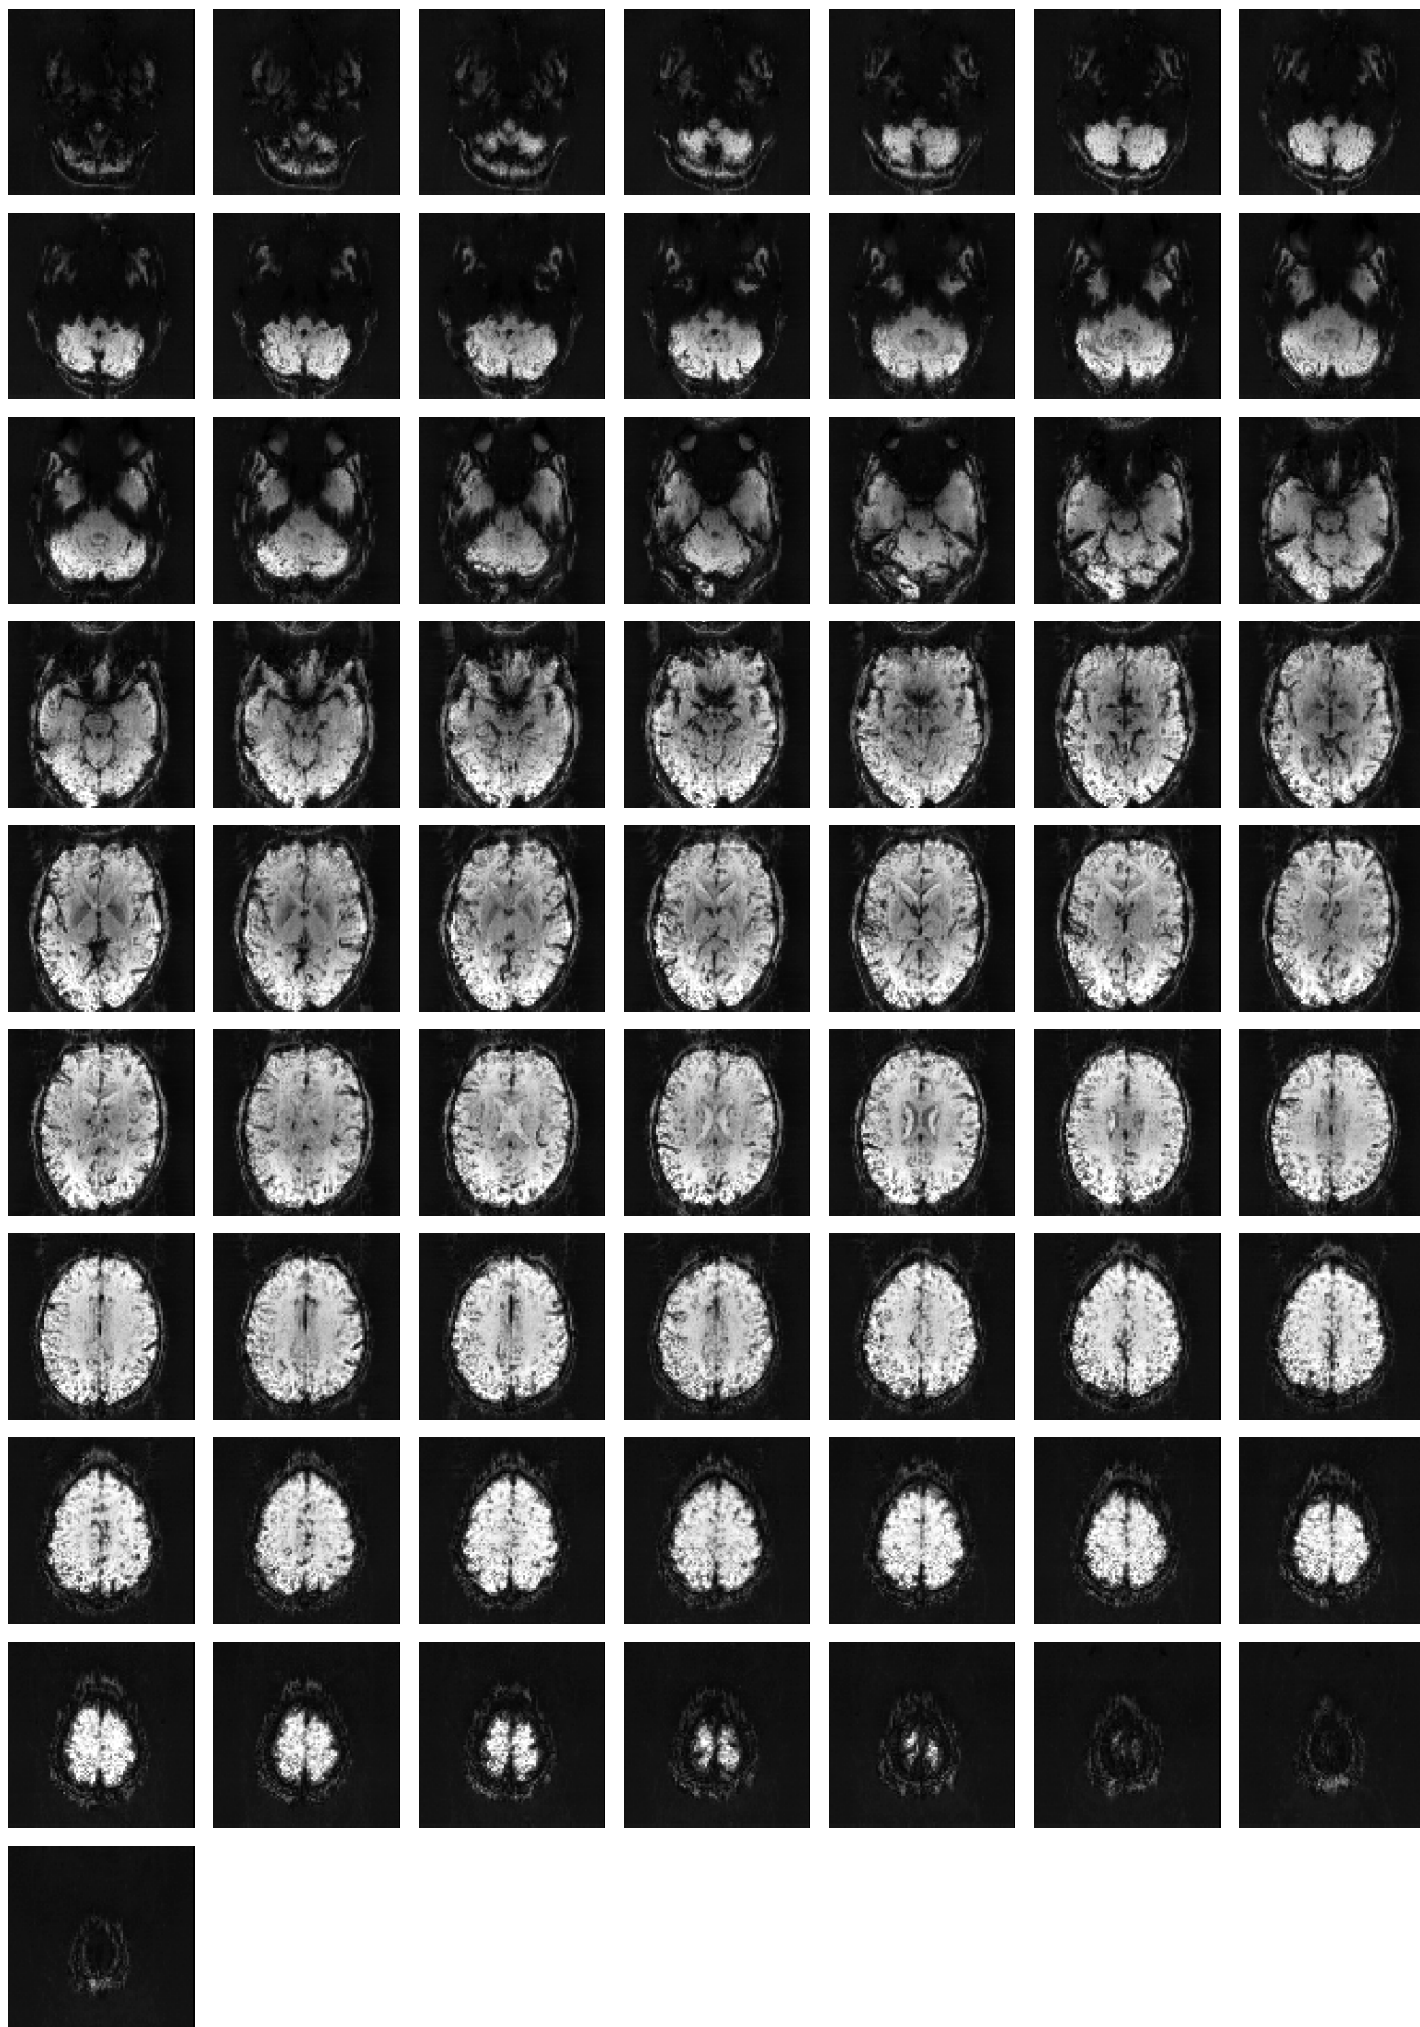

Mean EPI

Brain mask

tSNR

motion

fieldmap correction

coregistration