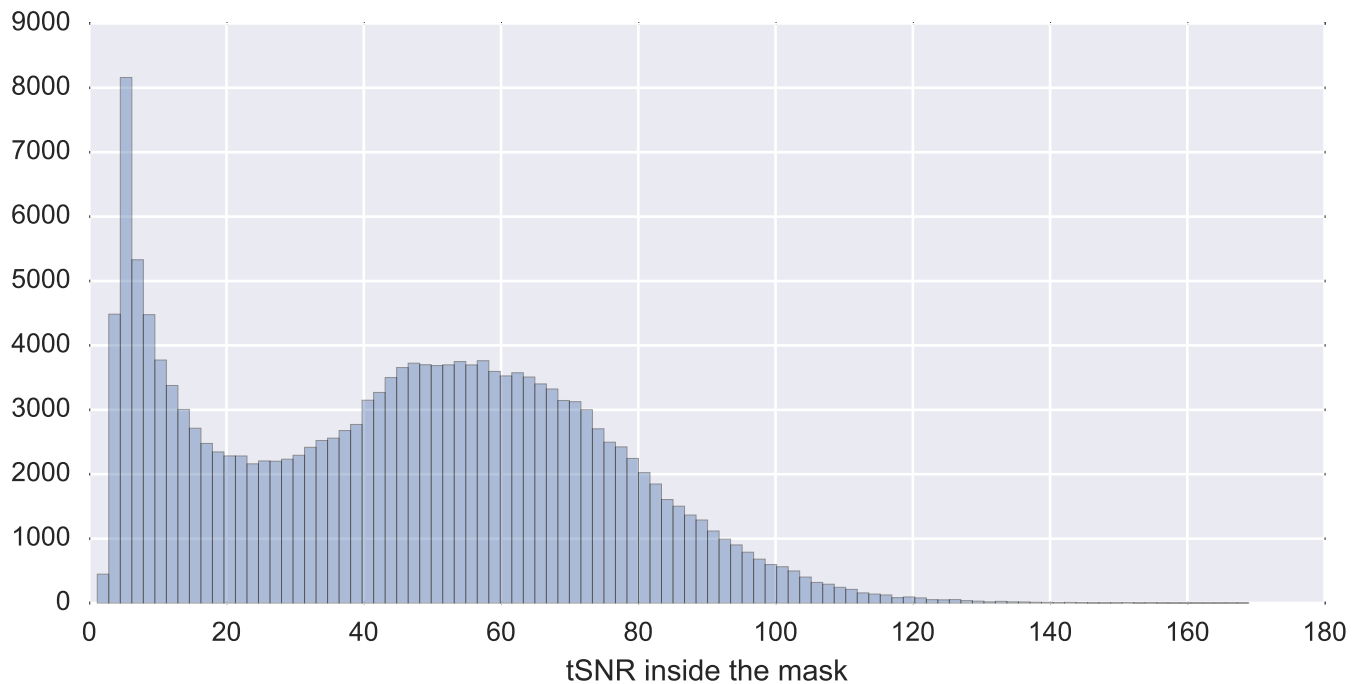

Mean EPI

Brain mask

tSNR

motion

fieldmap correction

coregistration