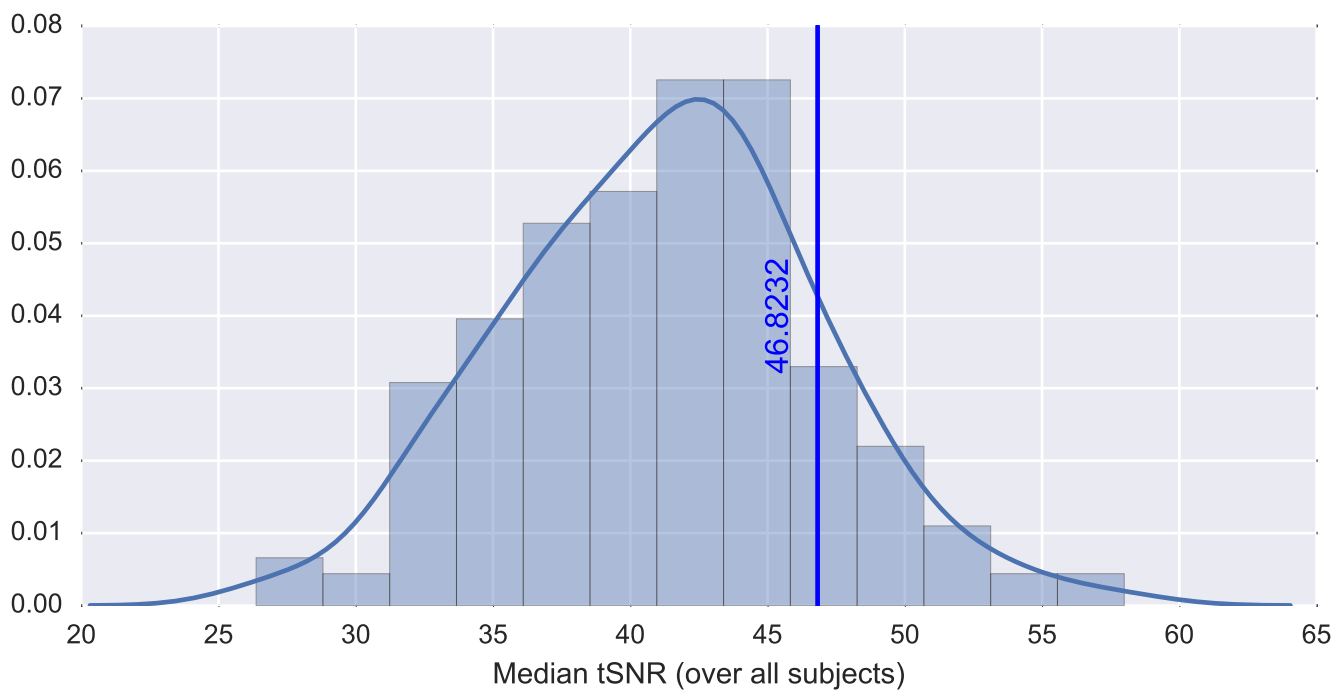

Mean EPI

Brain mask

tSNR

motion

fieldmap correction

coregistration