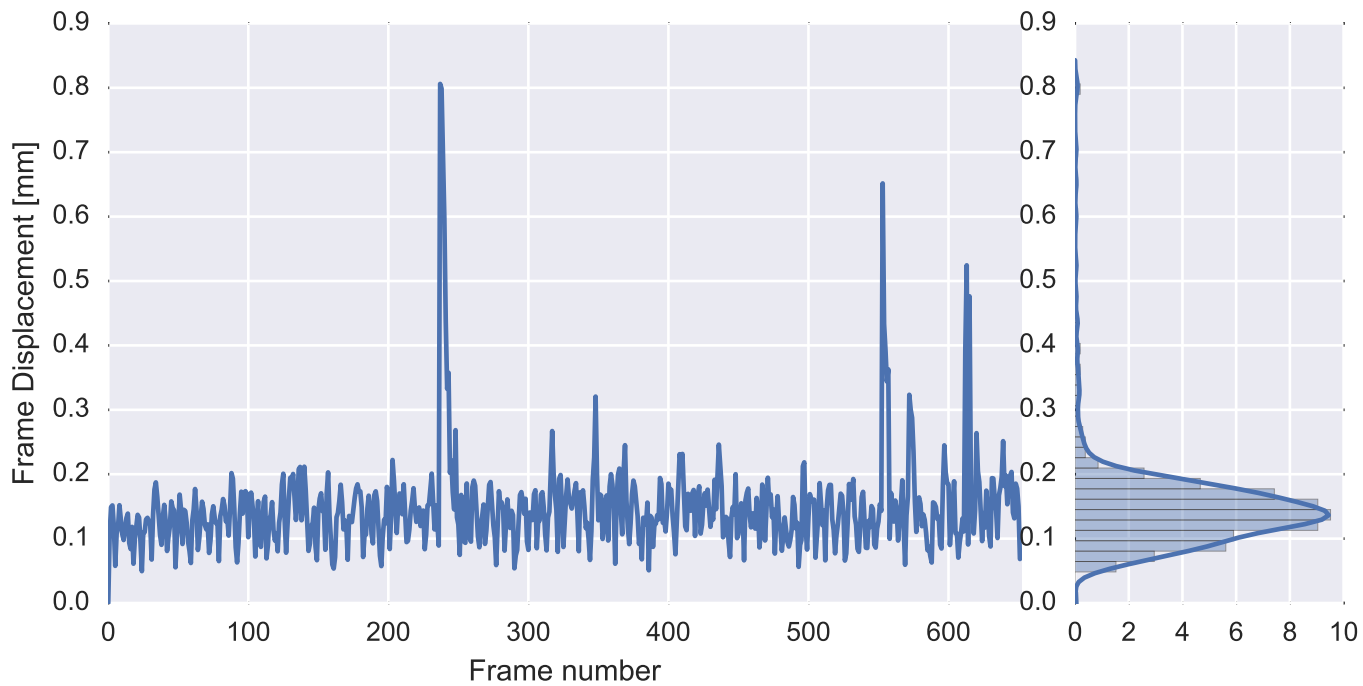

Mean EPI

Brain mask

tSNR

motion

fieldmap correction

coregistration