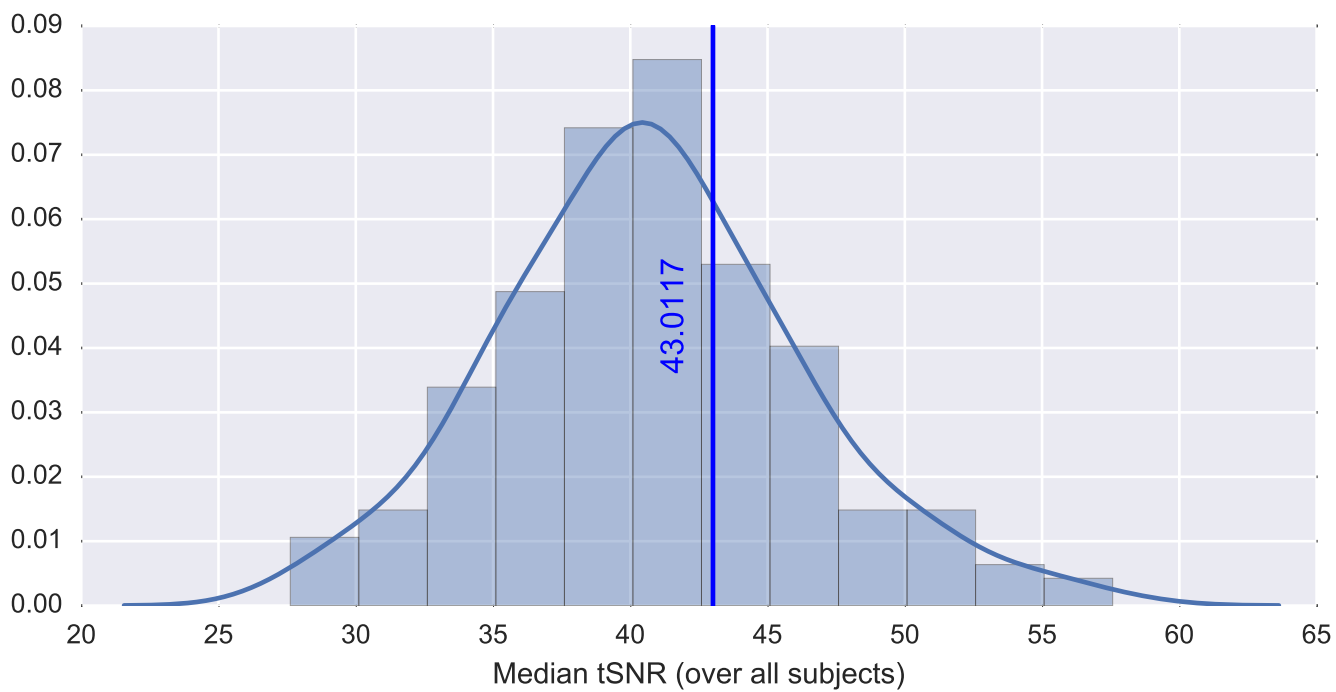

Mean EPI

Brain mask

tSNR

motion

fieldmap correction

coregistration