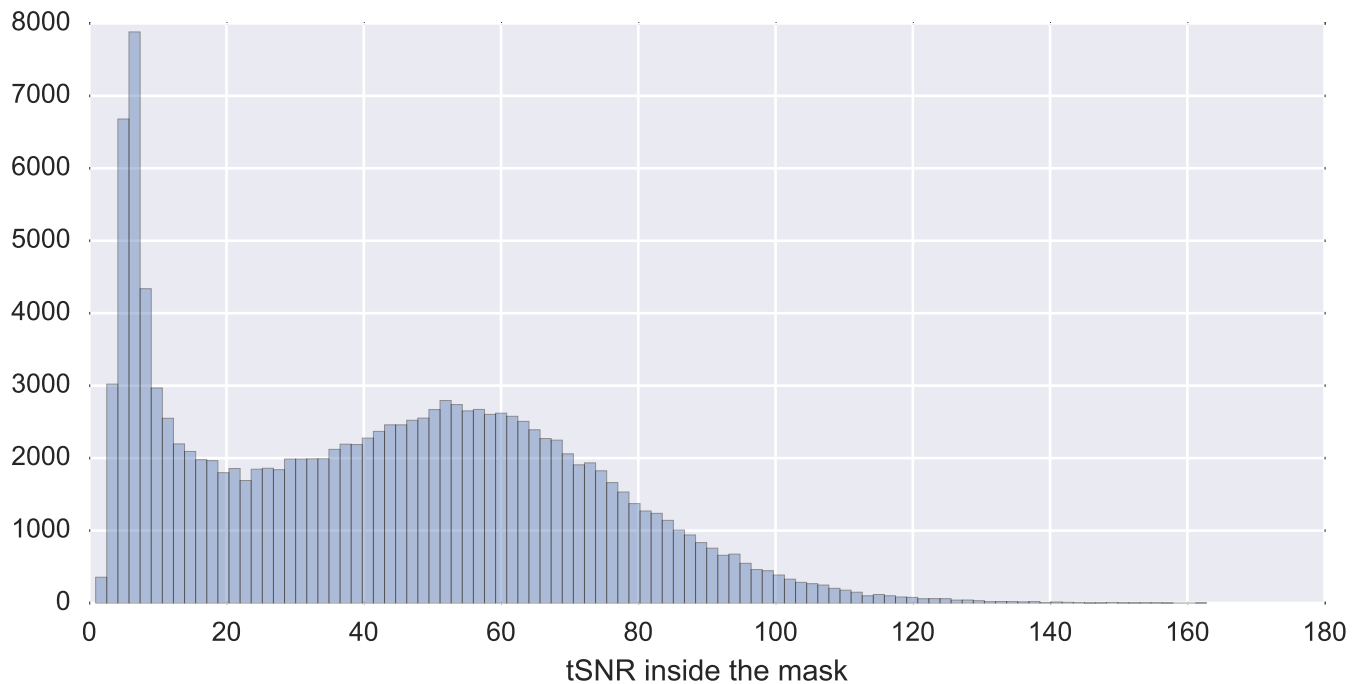

Mean EPI

Brain mask

tSNR

motion

fieldmap correction

coregistration