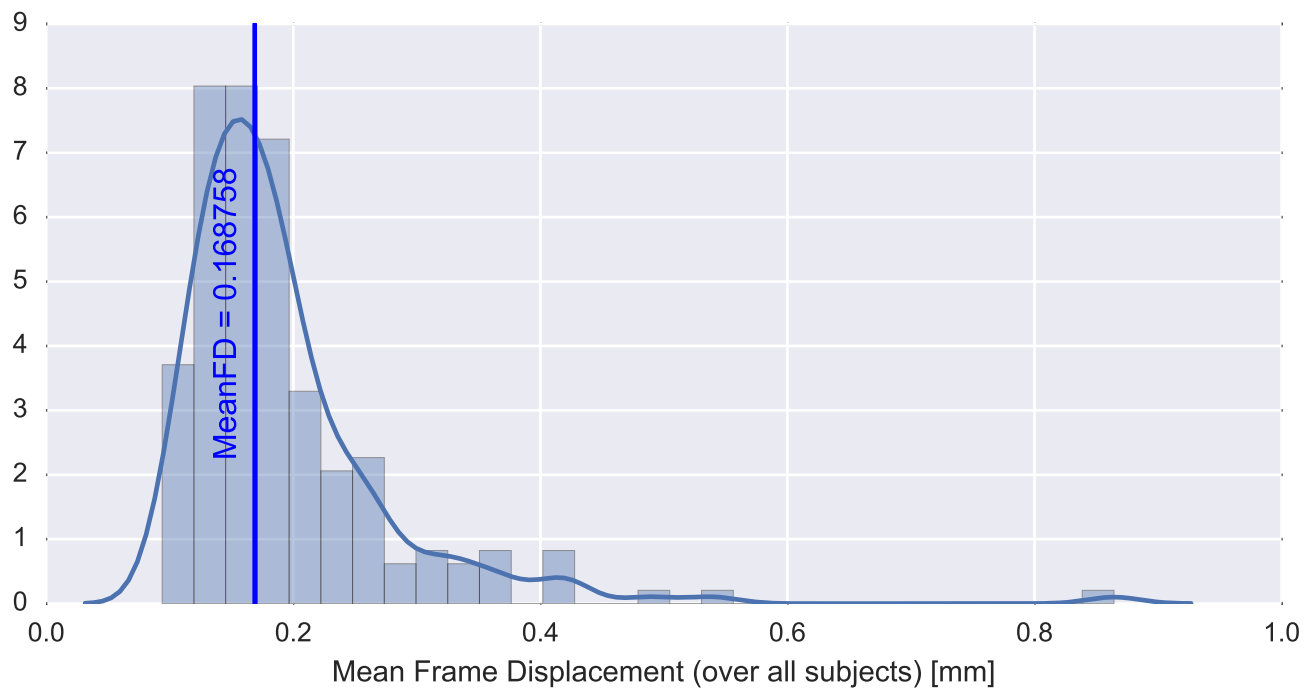

Mean EPI

Brain mask

tSNR

motion

fieldmap correction

coregistration