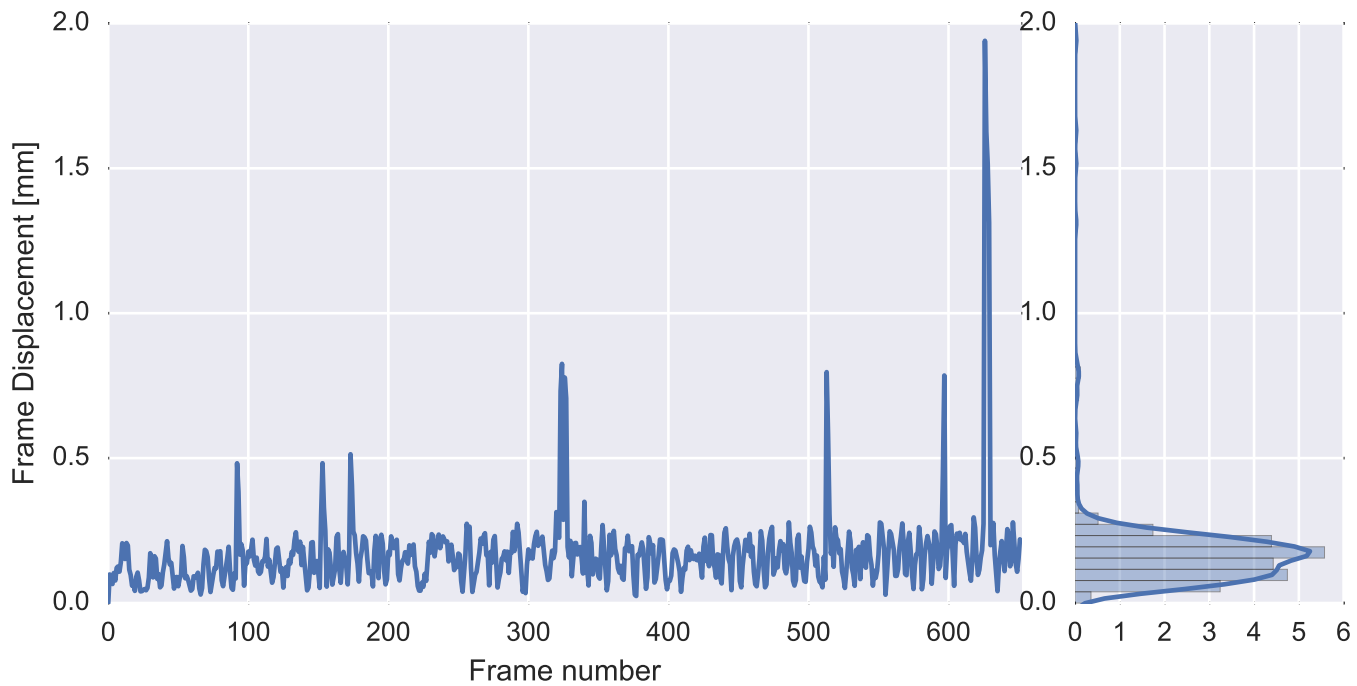

Mean EPI

Brain mask

tSNR

motion

fieldmap correction

coregistration