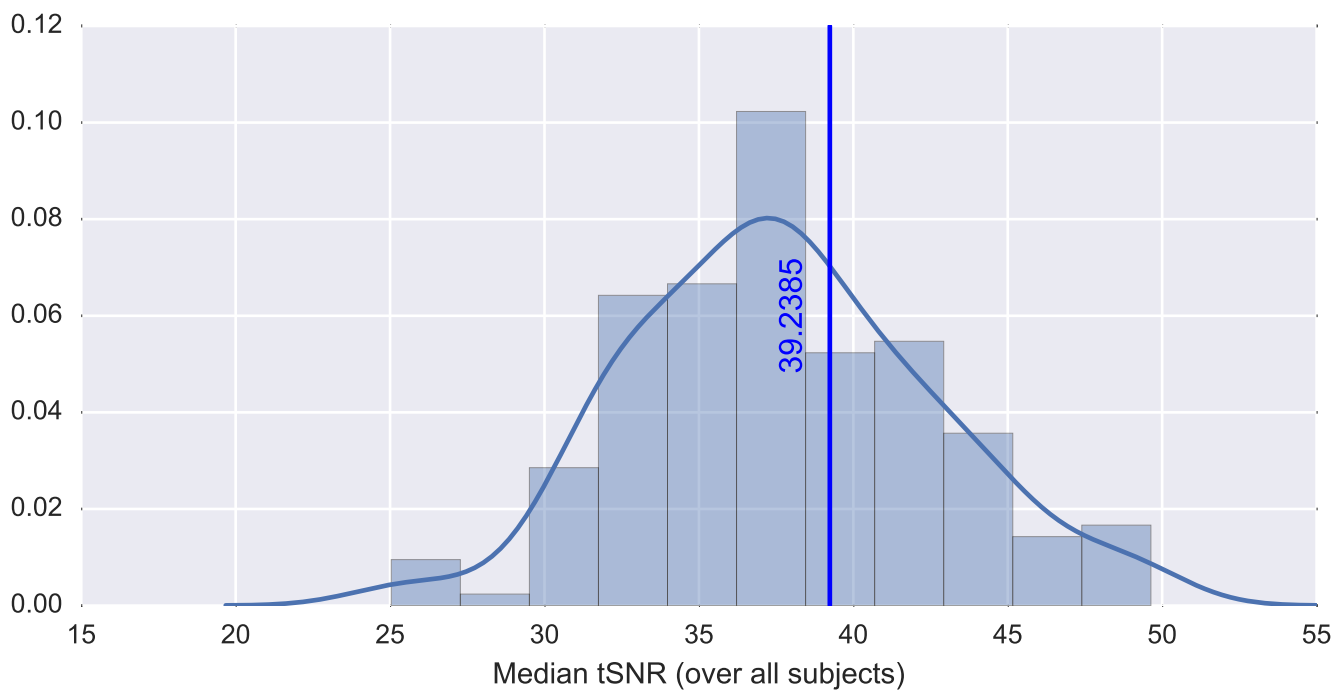

Mean EPI

Brain mask

tSNR

motion

fieldmap correction

coregistration