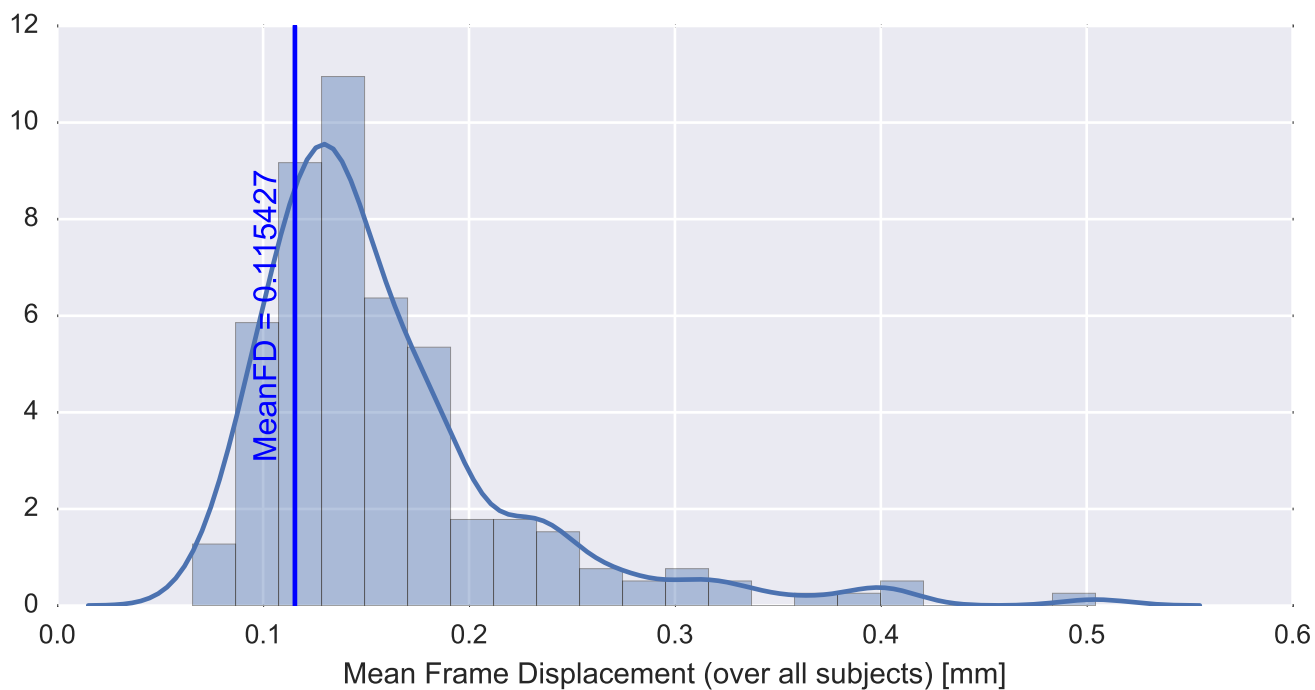

Mean EPI

Brain mask

tSNR

motion

fieldmap correction

coregistration