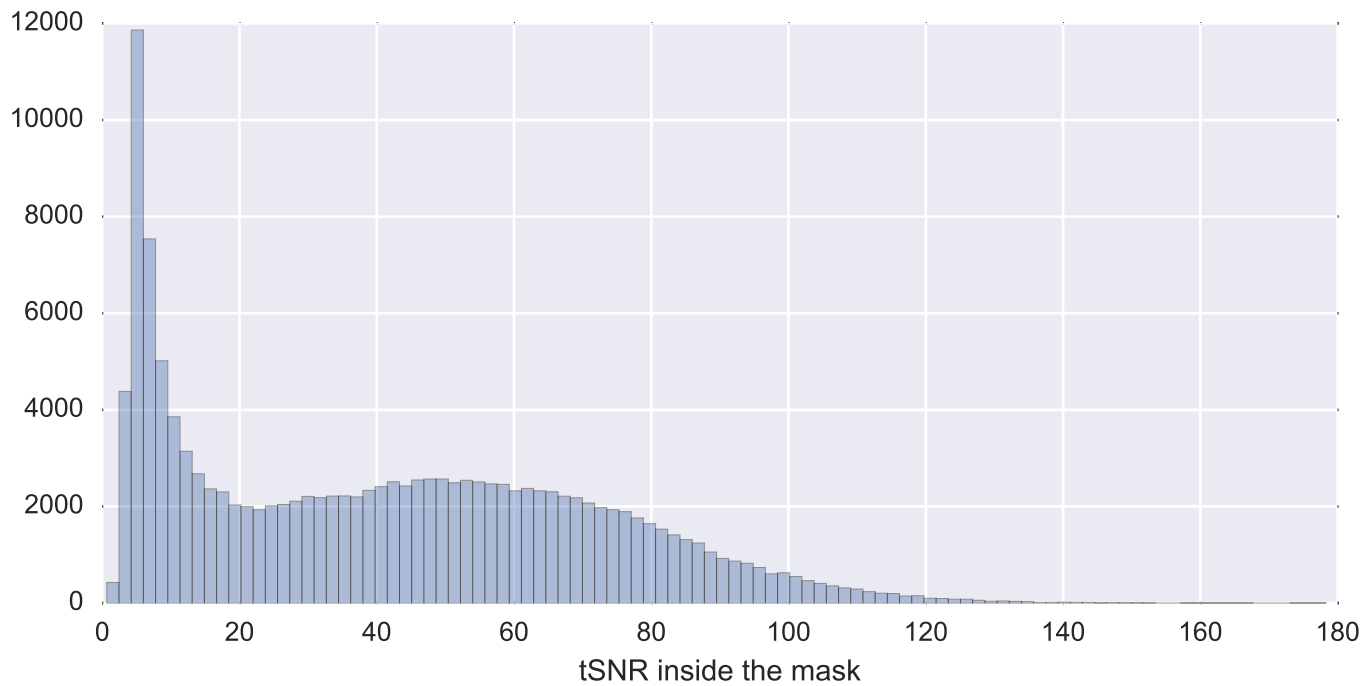

Mean EPI

Brain mask

tSNR

motion

fieldmap correction

coregistration