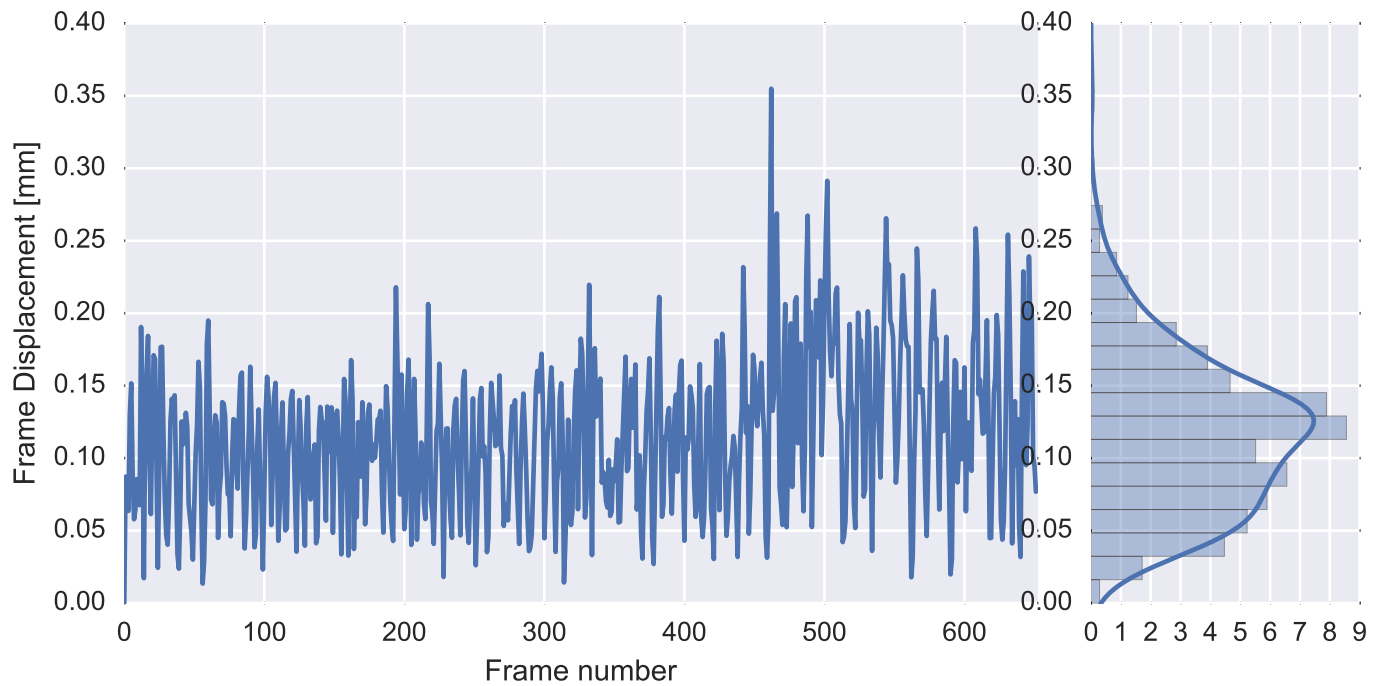

Mean EPI

Brain mask

tSNR

motion

fieldmap correction

coregistration