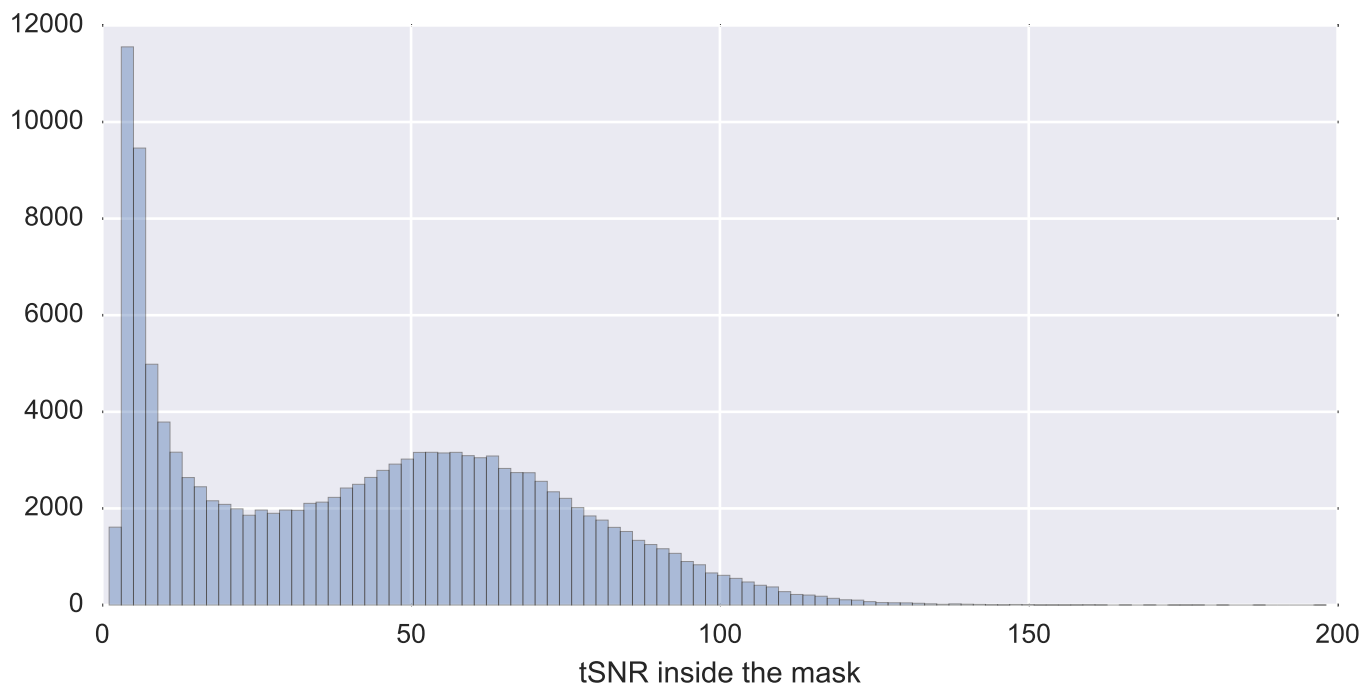

Mean EPI

Brain mask

tSNR

motion

fieldmap correction

coregistration