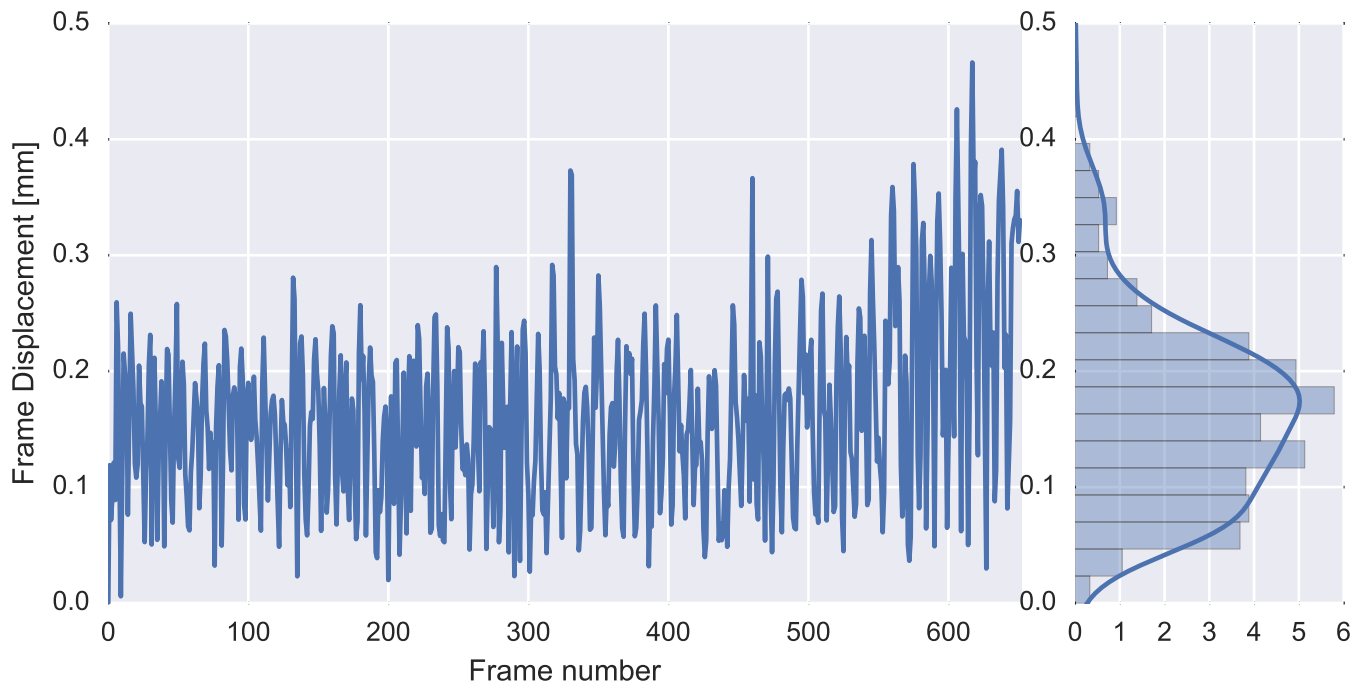

Mean EPI

Brain mask

tSNR

motion

fieldmap correction

coregistration