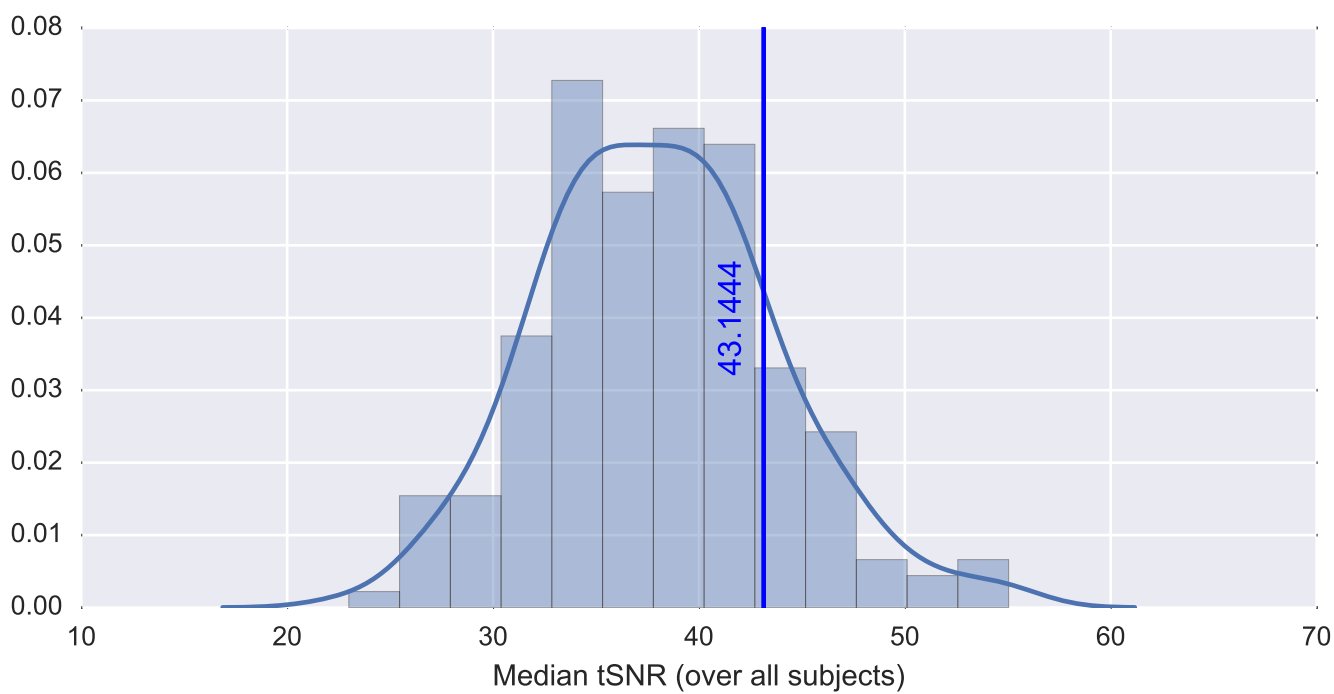

Mean EPI

Brain mask

tSNR

motion

fieldmap correction

coregistration