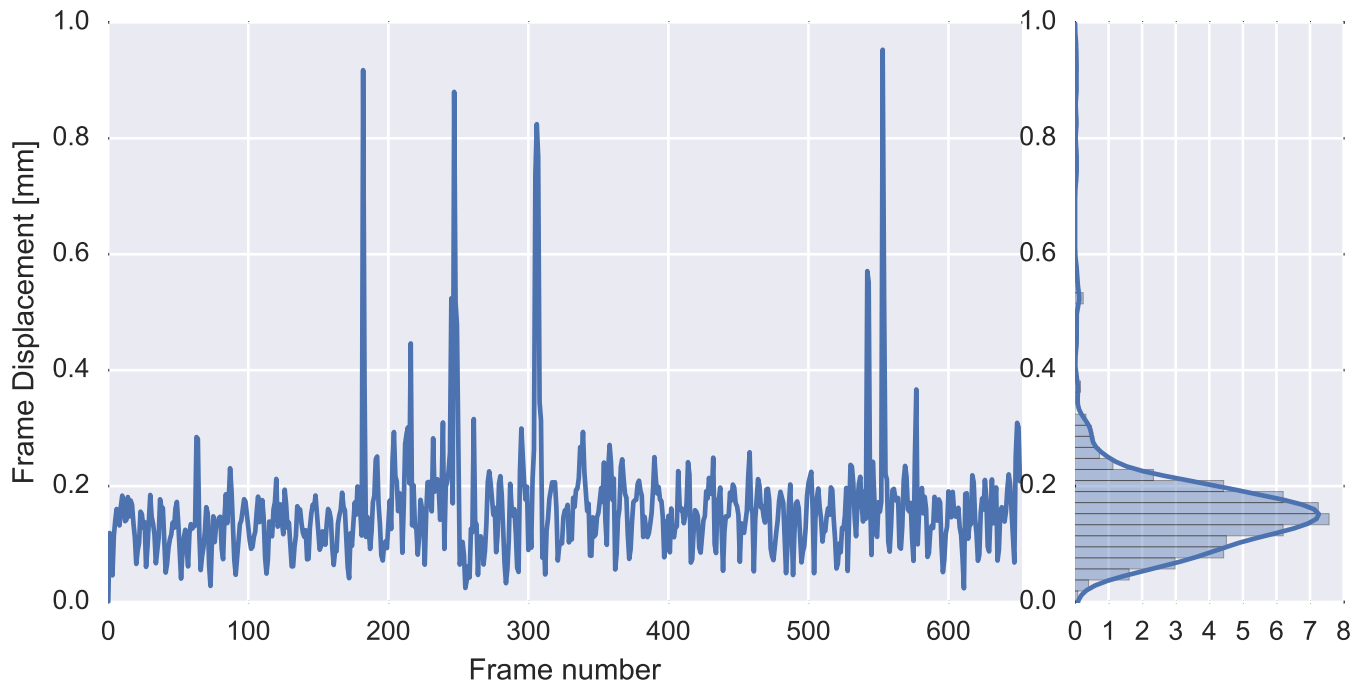

Mean EPI

Brain mask

tSNR

motion

fieldmap correction

coregistration