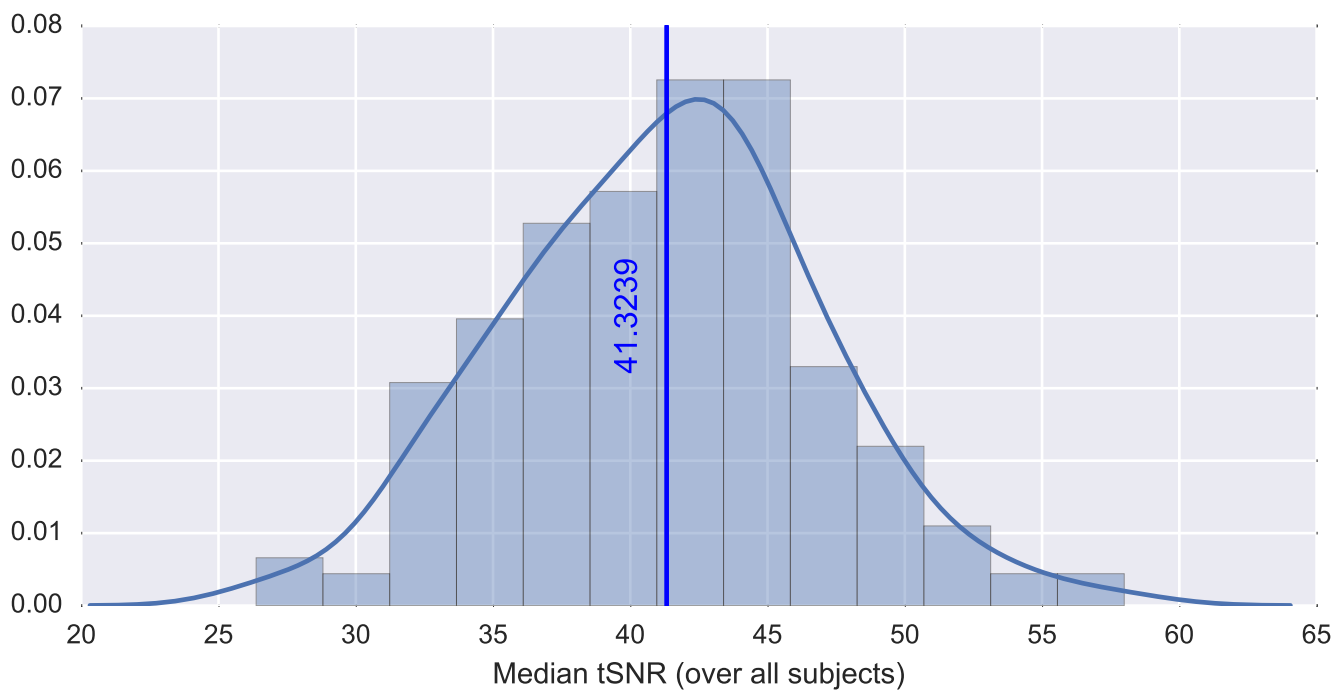

Mean EPI

Brain mask

tSNR

motion

fieldmap correction

coregistration