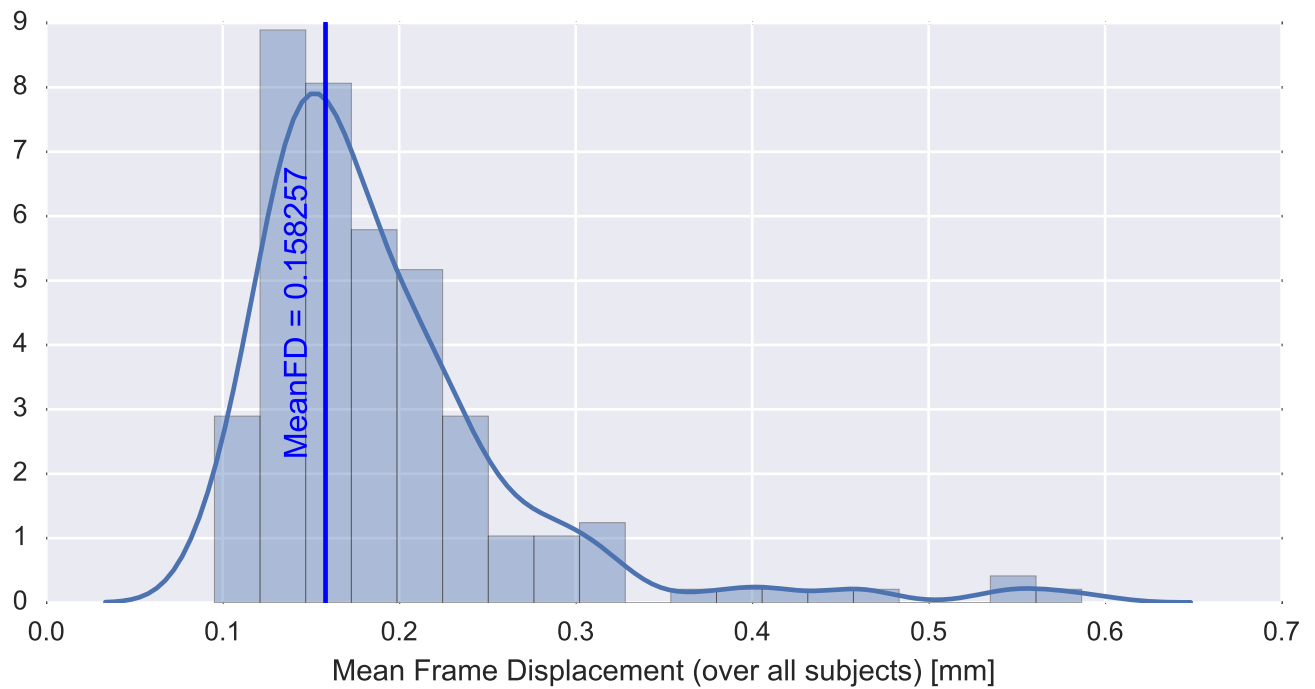

Mean EPI

Brain mask

tSNR

motion

fieldmap correction

coregistration