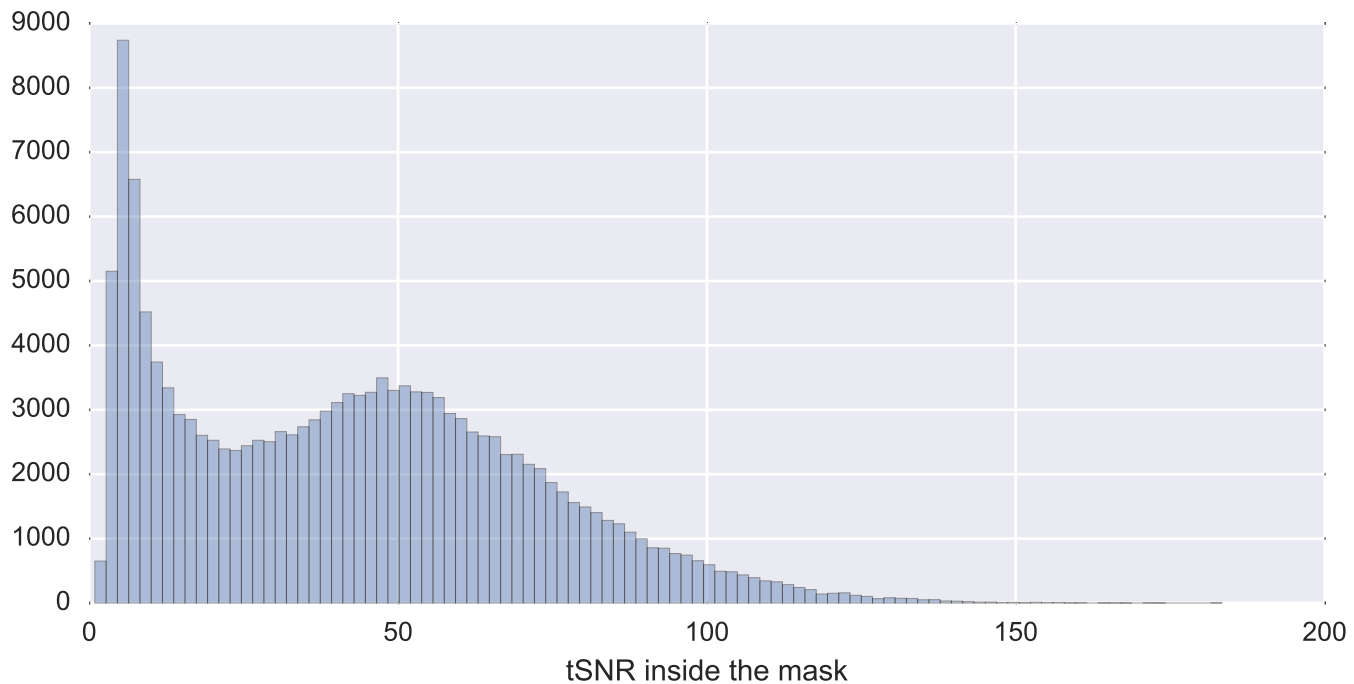

Mean EPI

Brain mask

tSNR

motion

fieldmap correction

coregistration