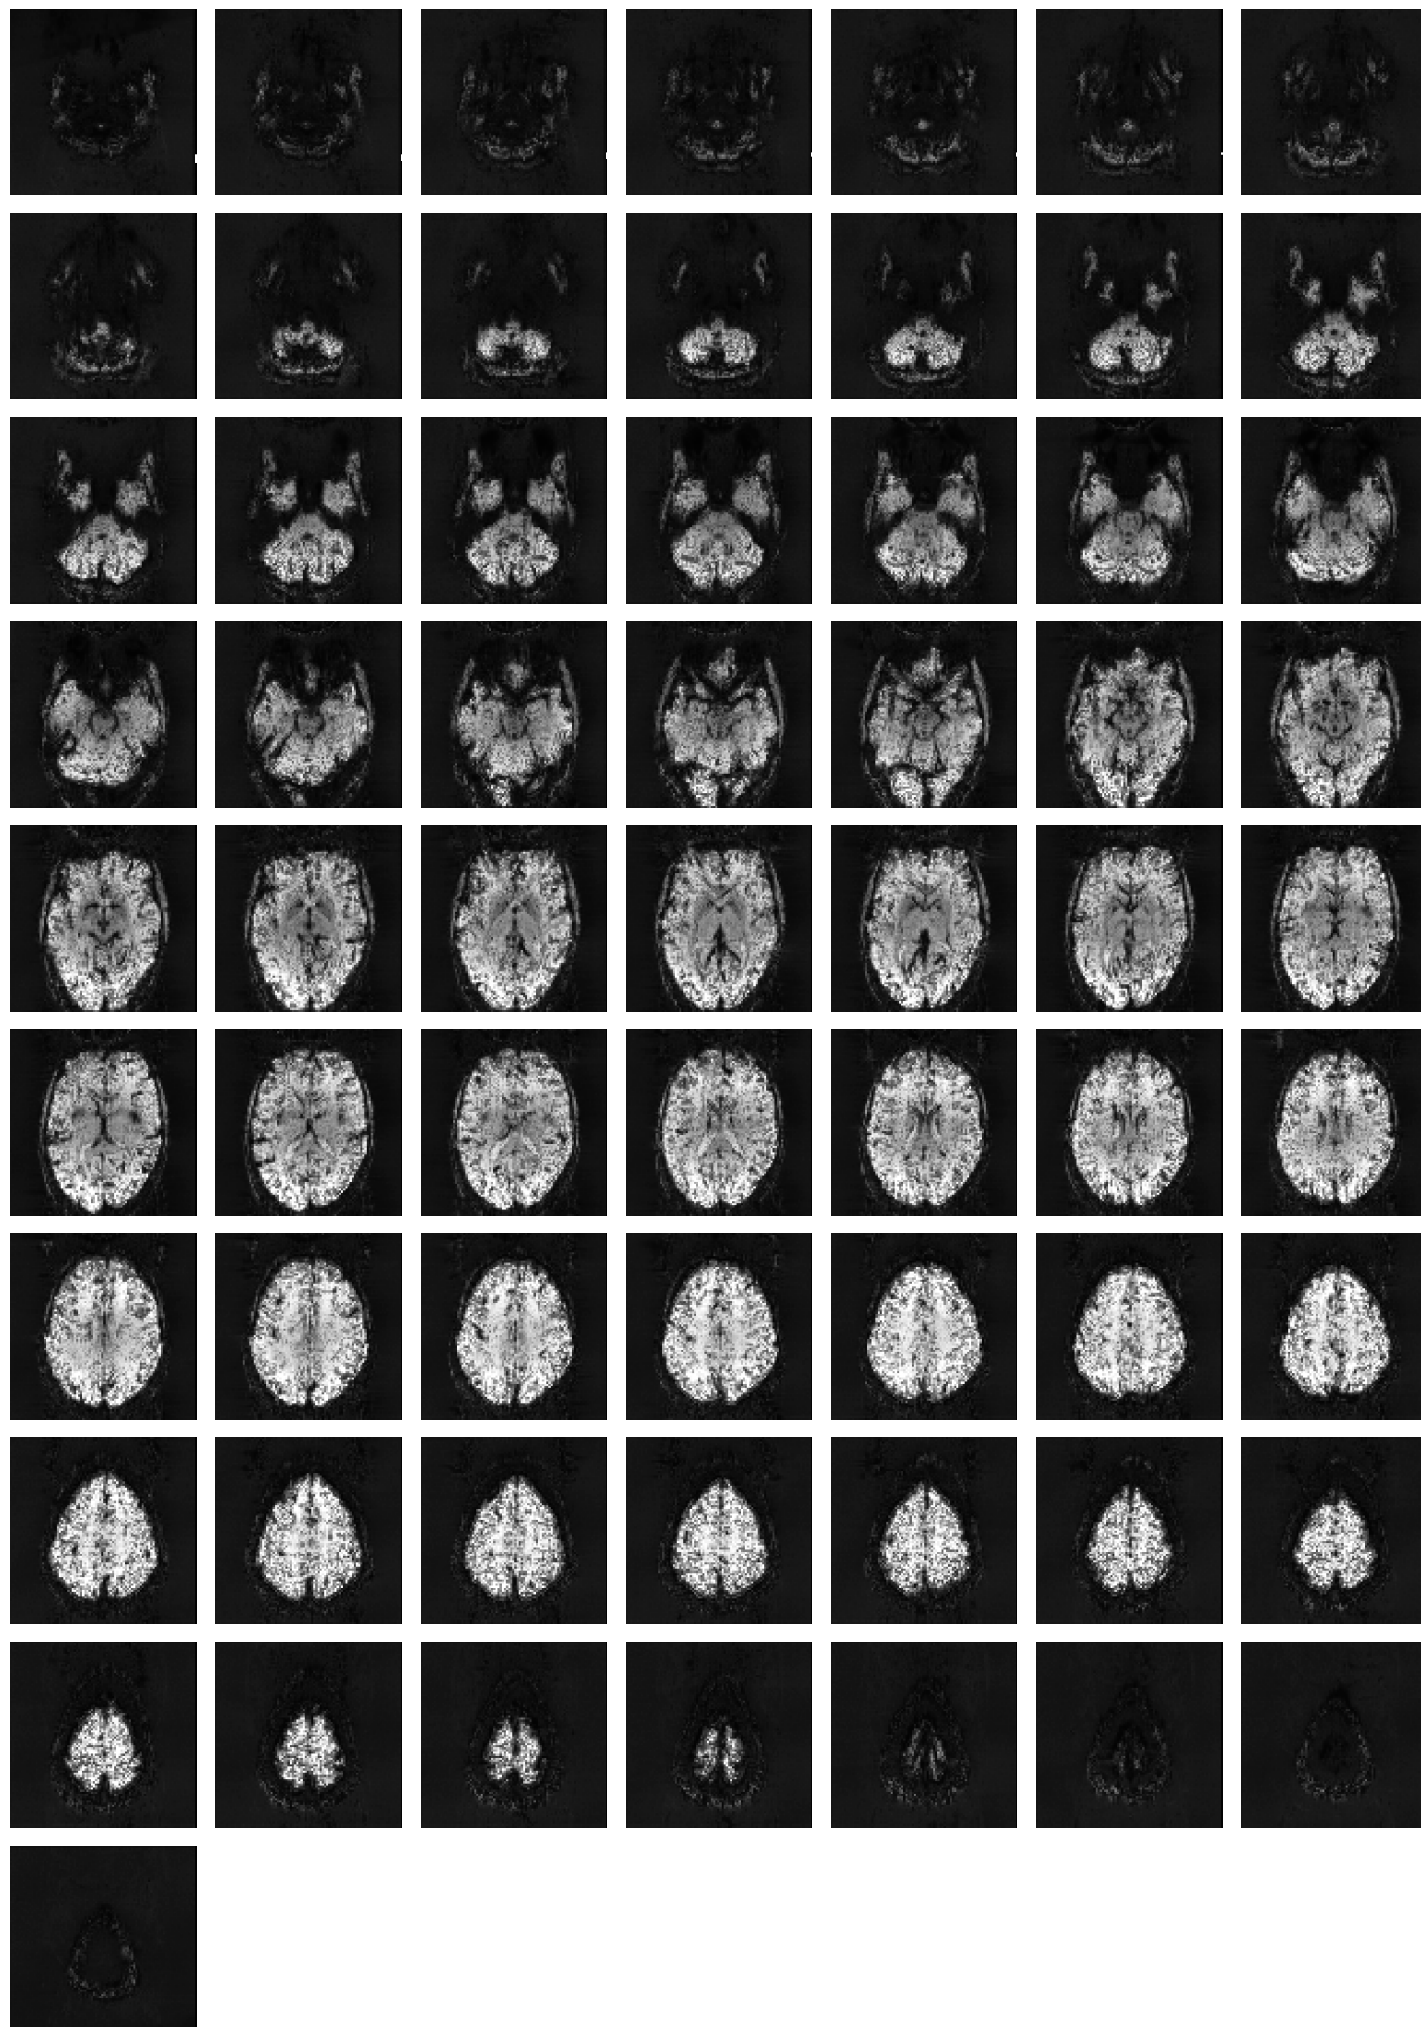

Mean EPI

Brain mask

tSNR

motion

fieldmap correction

coregistration