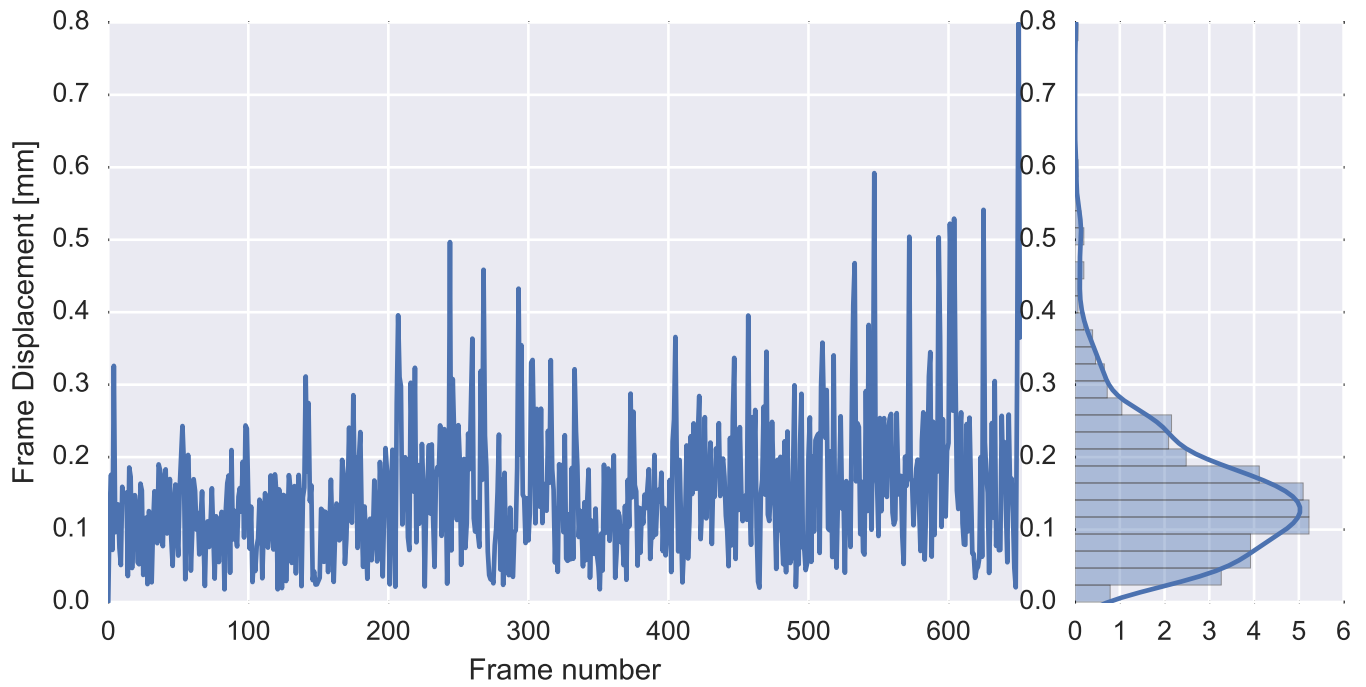

Mean EPI

Brain mask

tSNR

motion

fieldmap correction

coregistration