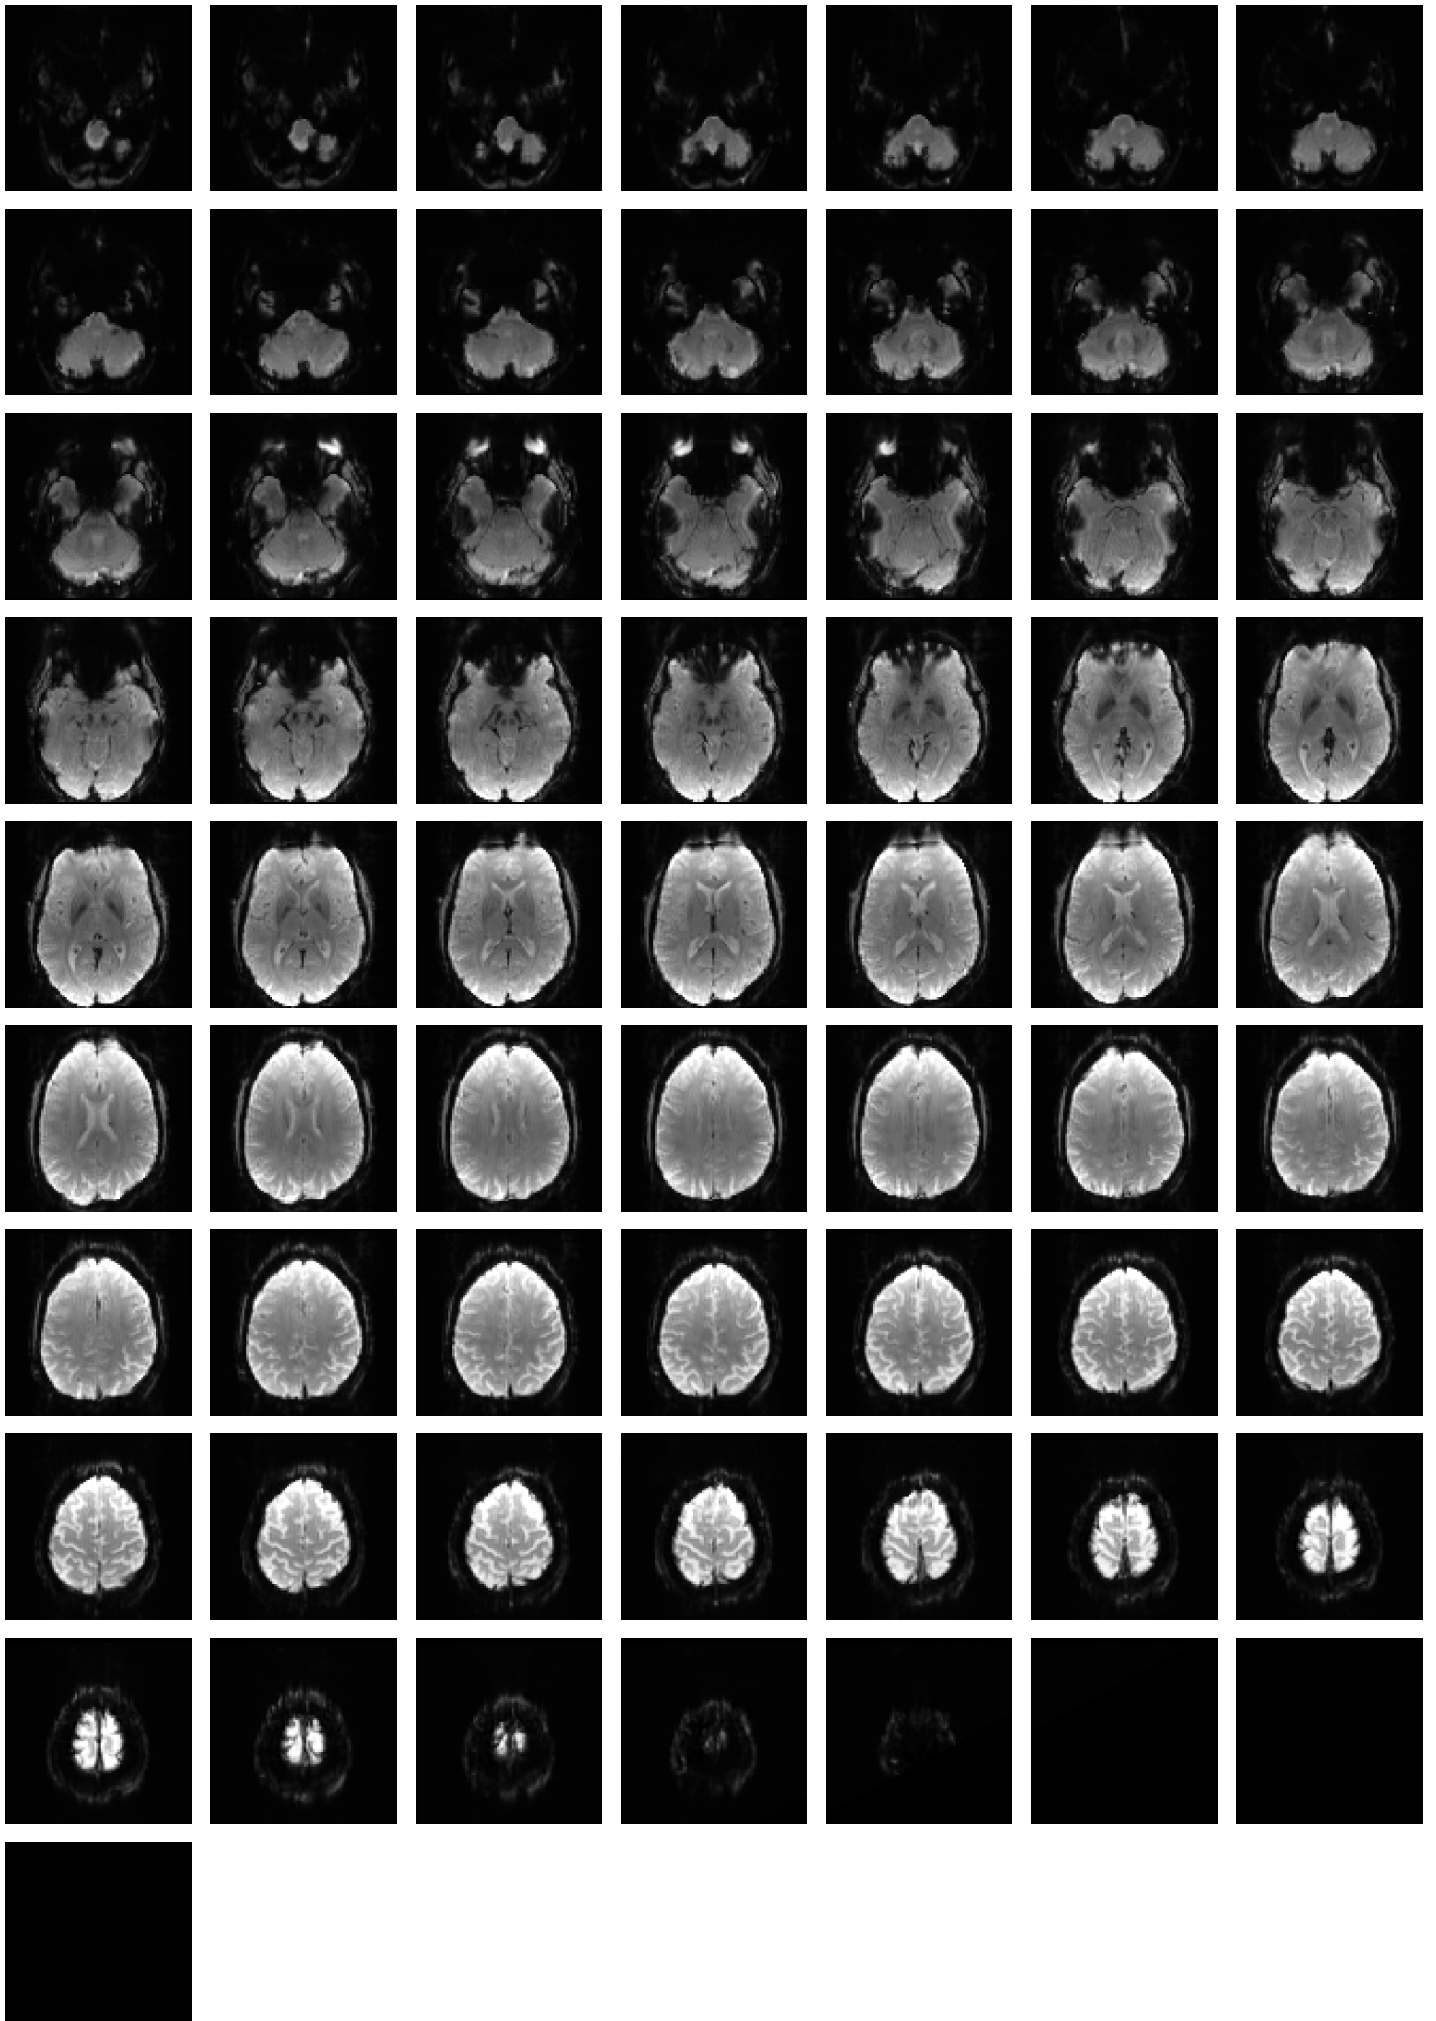

Mean EPI

Brain mask

tSNR

motion

fieldmap correction

coregistration