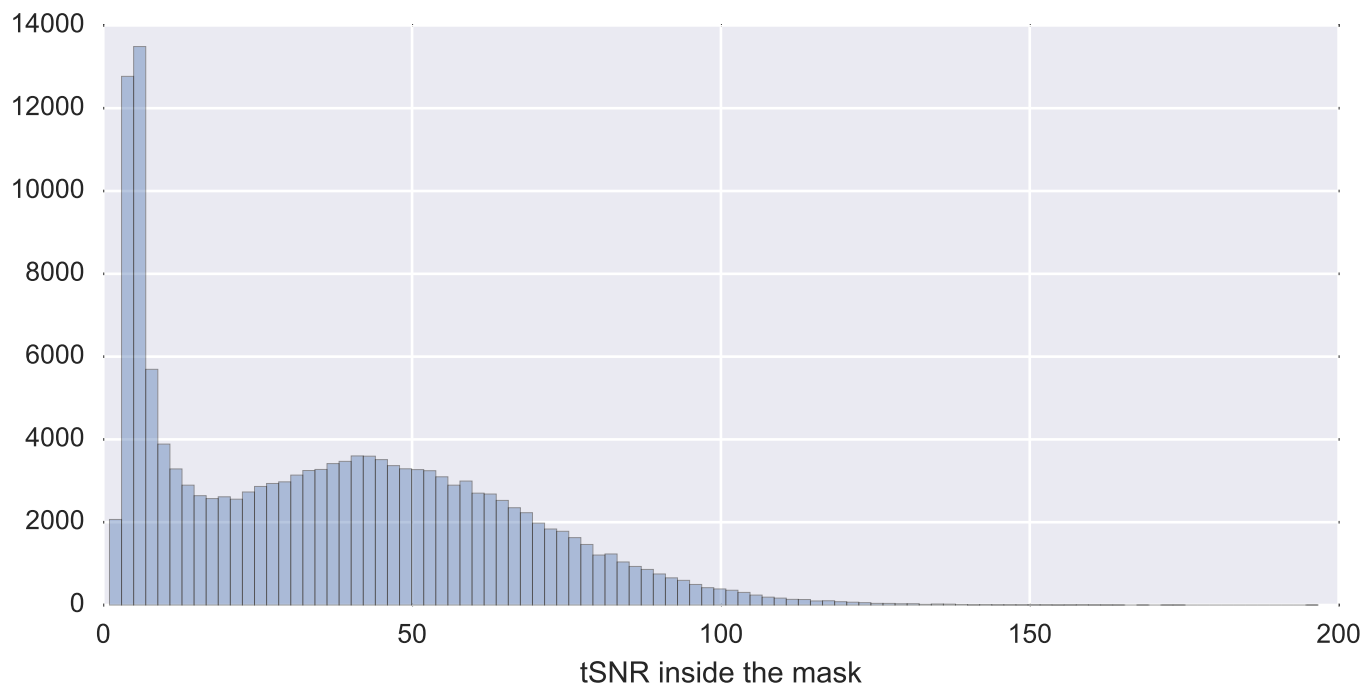

Mean EPI

Brain mask

tSNR

motion

fieldmap correction

coregistration