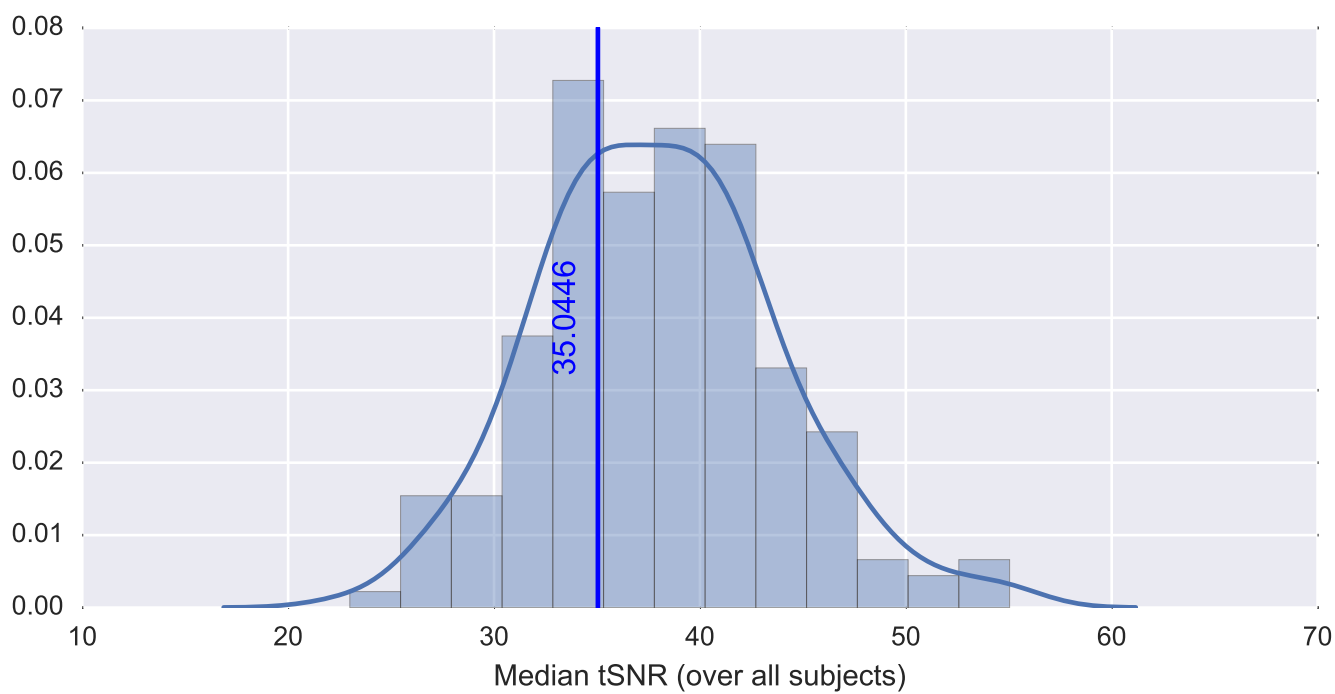

Mean EPI

Brain mask

tSNR

motion

fieldmap correction

coregistration