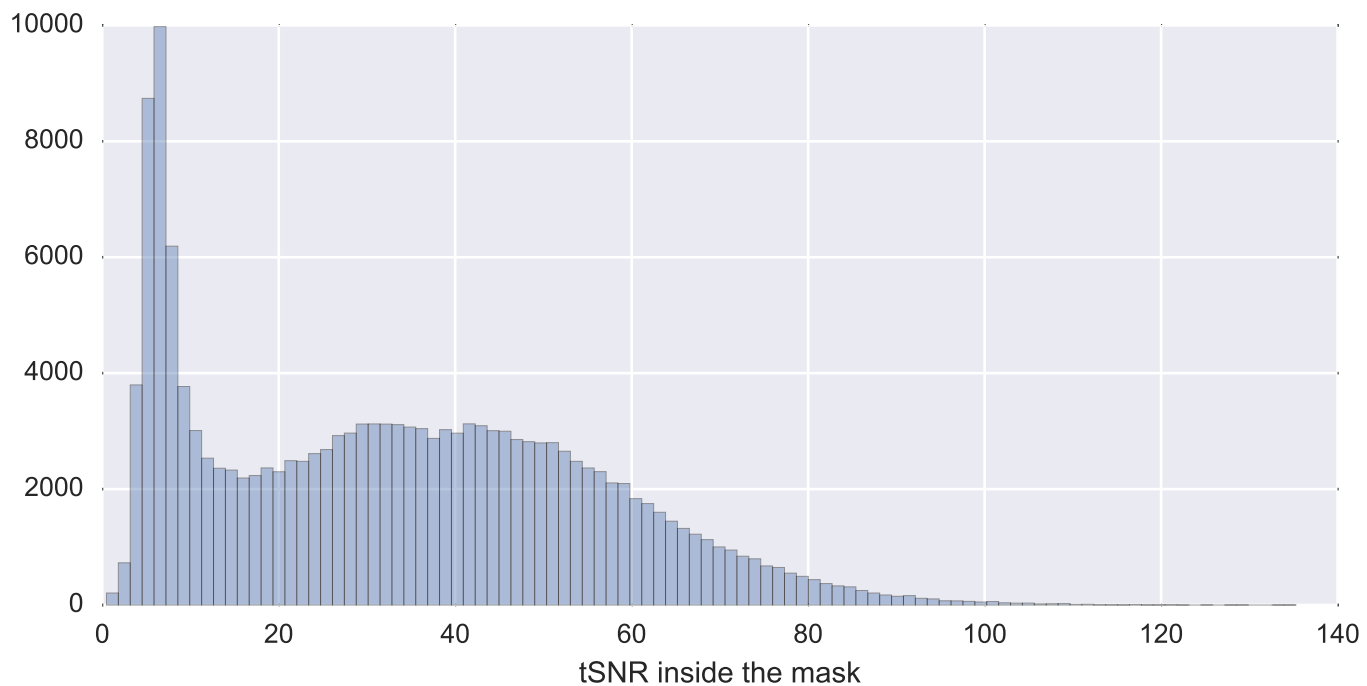

Mean EPI

Brain mask

tSNR

motion

fieldmap correction

coregistration