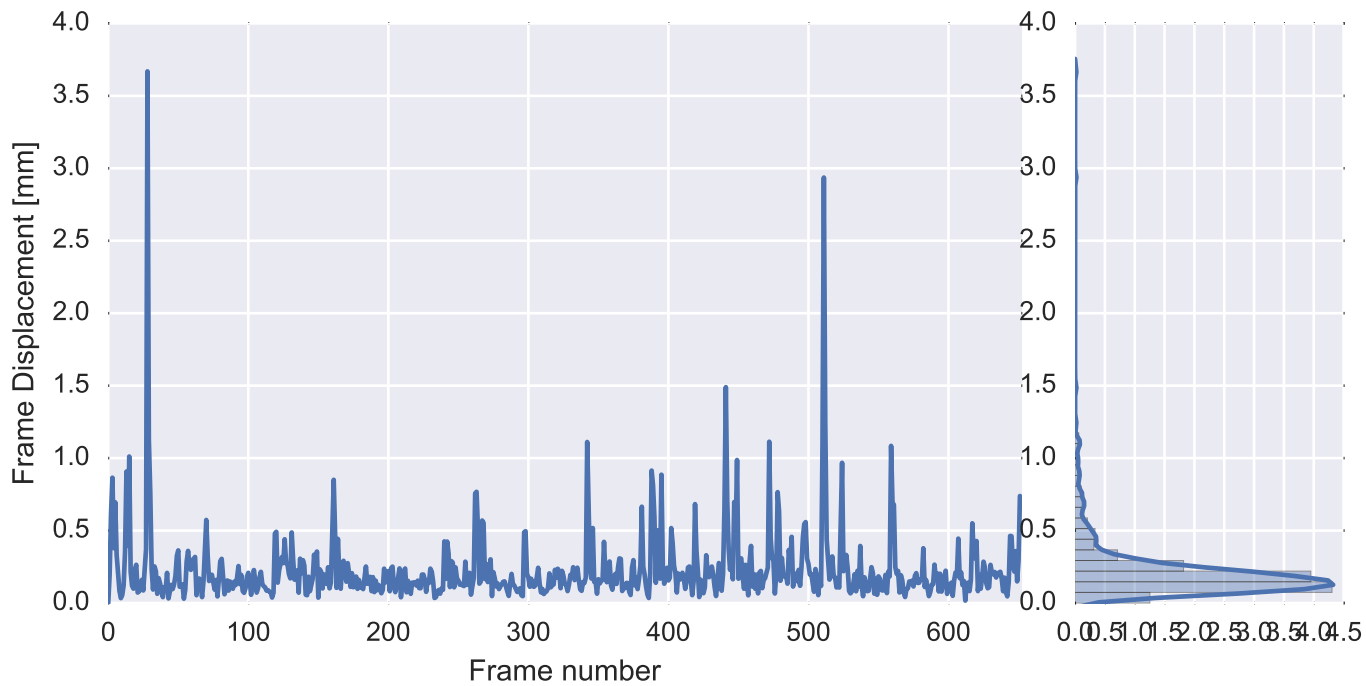

Mean EPI

Brain mask

tSNR

motion

fieldmap correction

coregistration