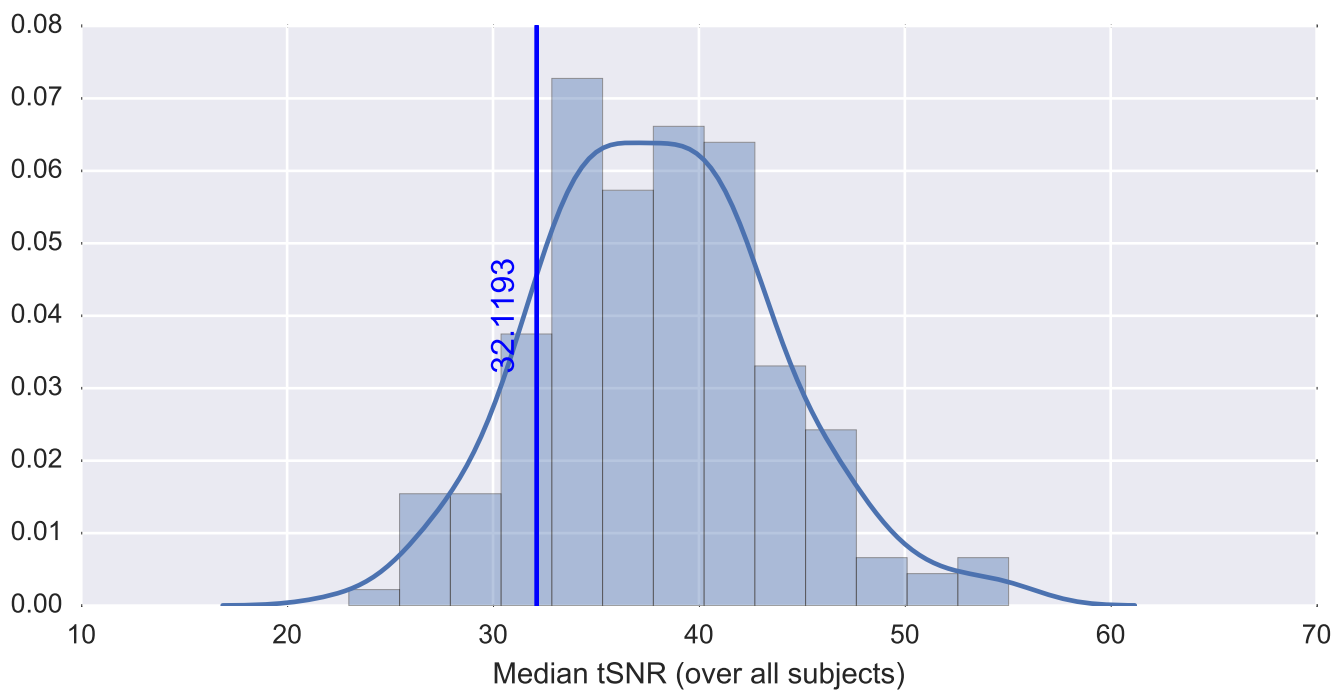

Mean EPI

Brain mask

tSNR

motion

fieldmap correction

coregistration