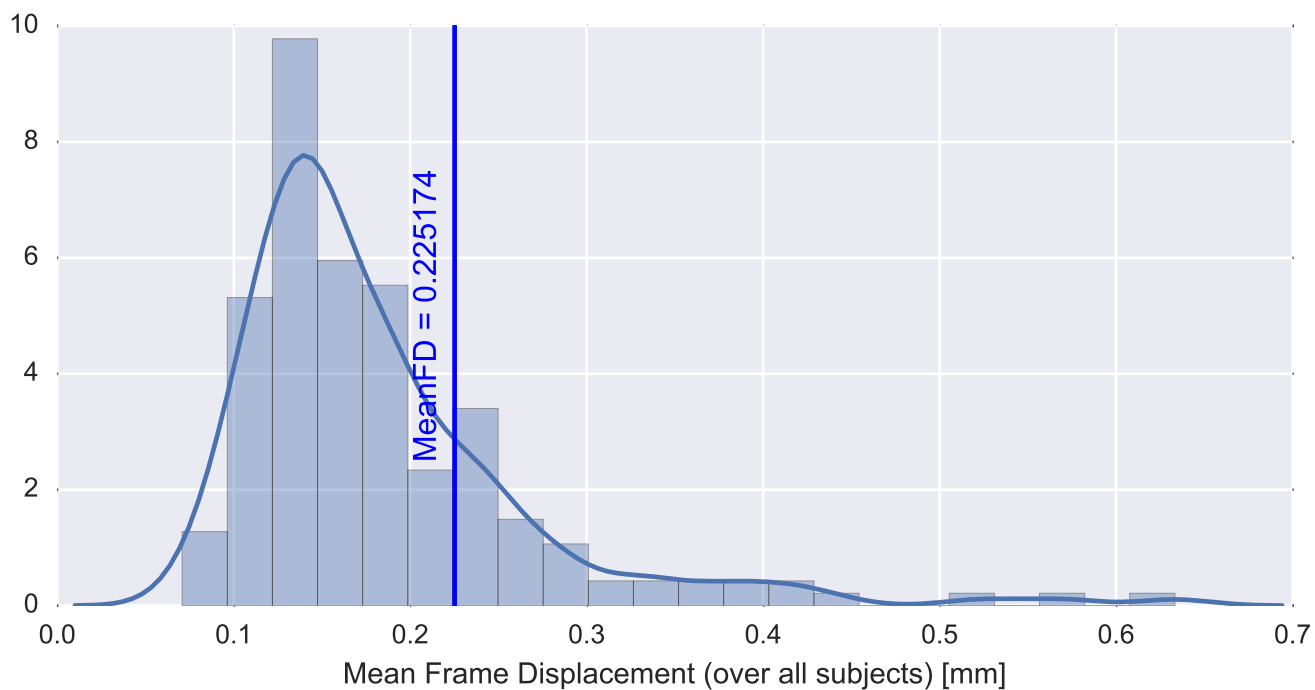

Mean EPI

Brain mask

tSNR

motion

fieldmap correction

coregistration