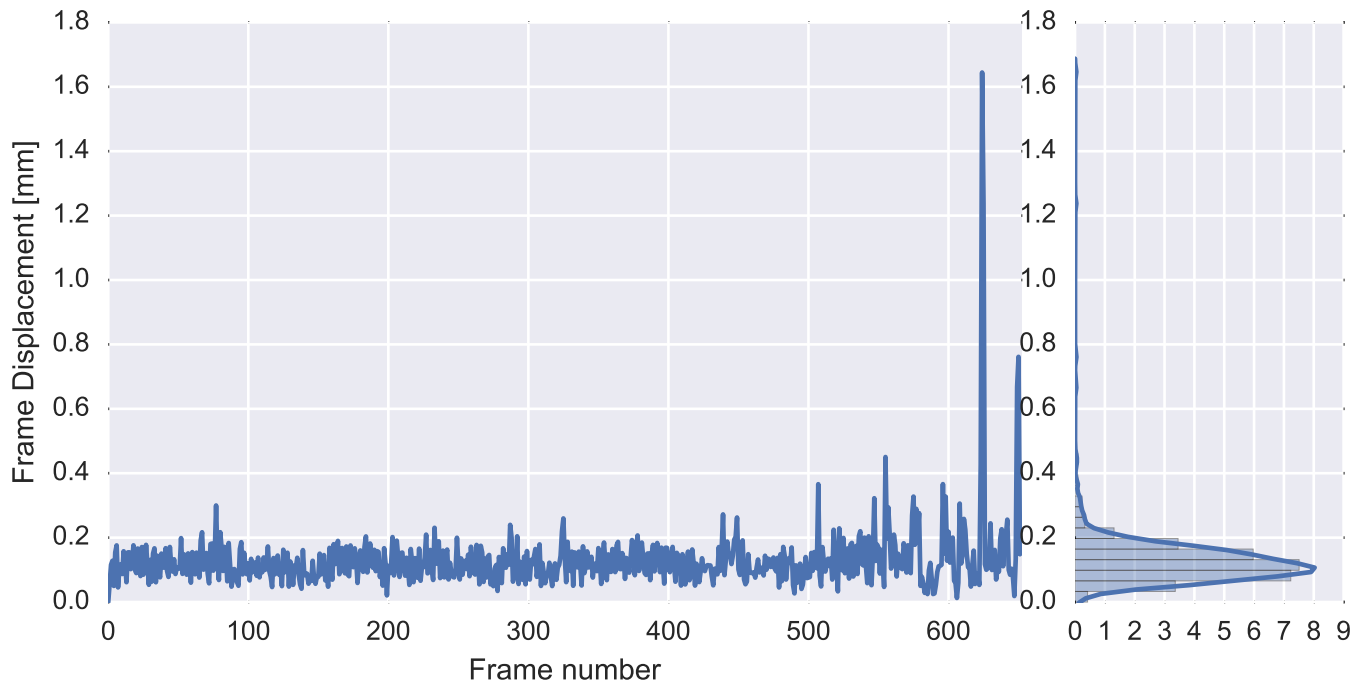

Mean EPI

Brain mask

tSNR

motion

fieldmap correction

coregistration