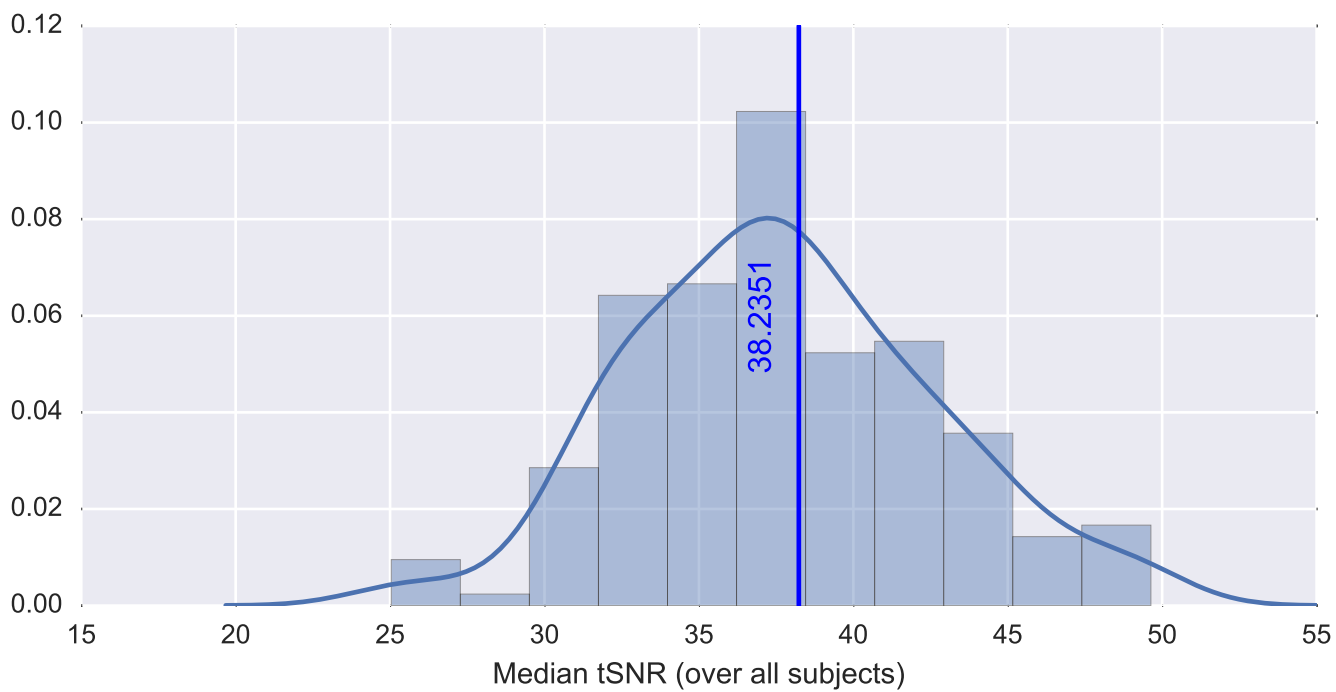

Mean EPI

Brain mask

tSNR

motion

fieldmap correction

coregistration