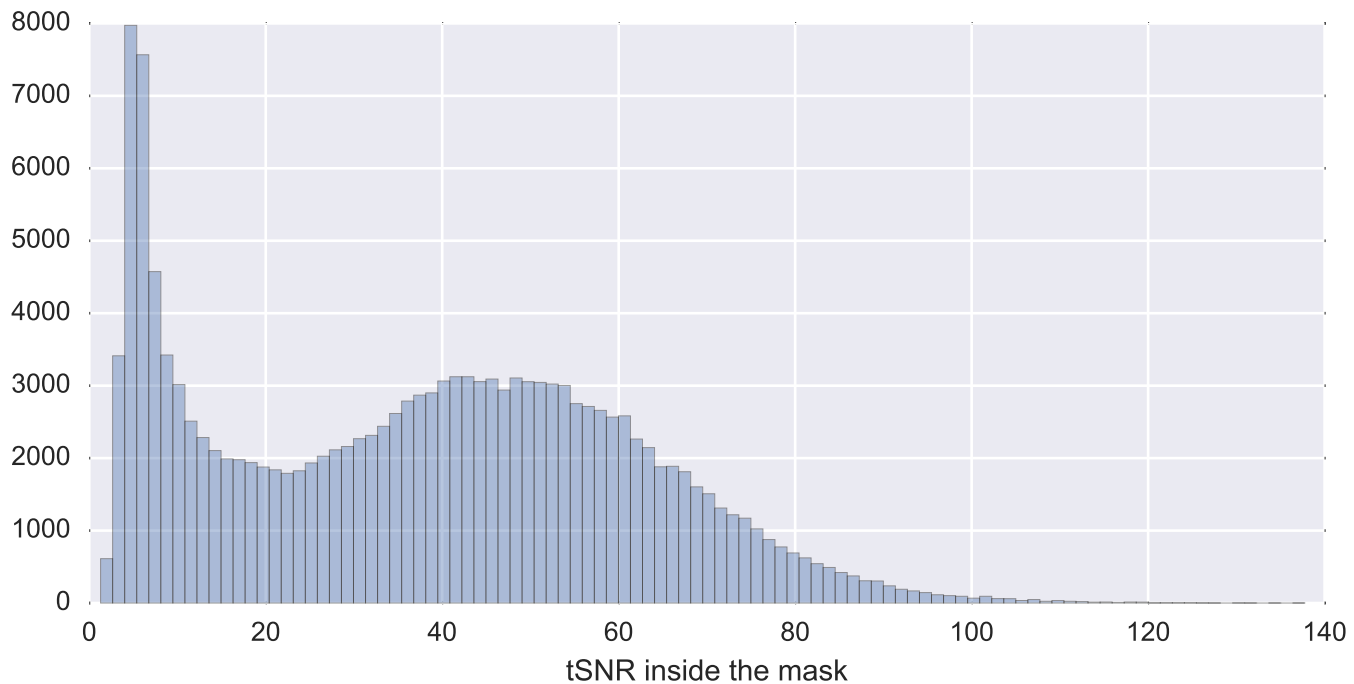

Mean EPI

Brain mask

tSNR

motion

fieldmap correction

coregistration