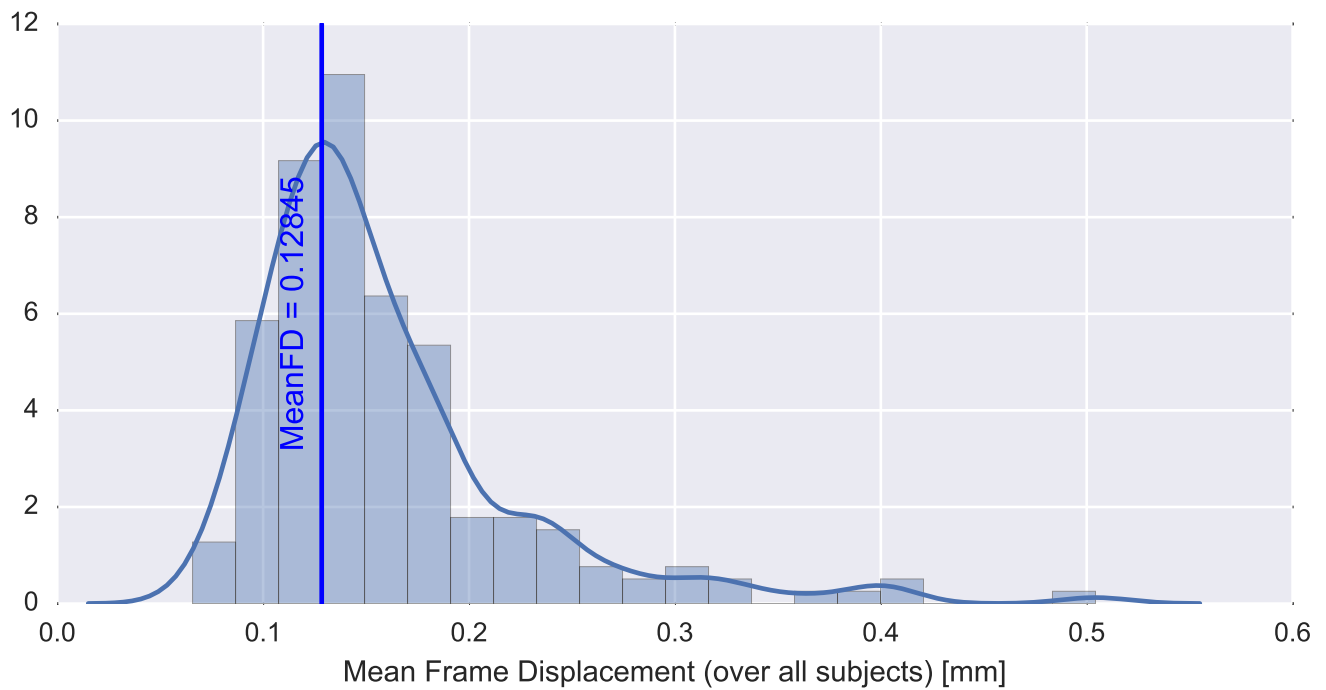

Mean EPI

Brain mask

tSNR

motion

fieldmap correction

coregistration