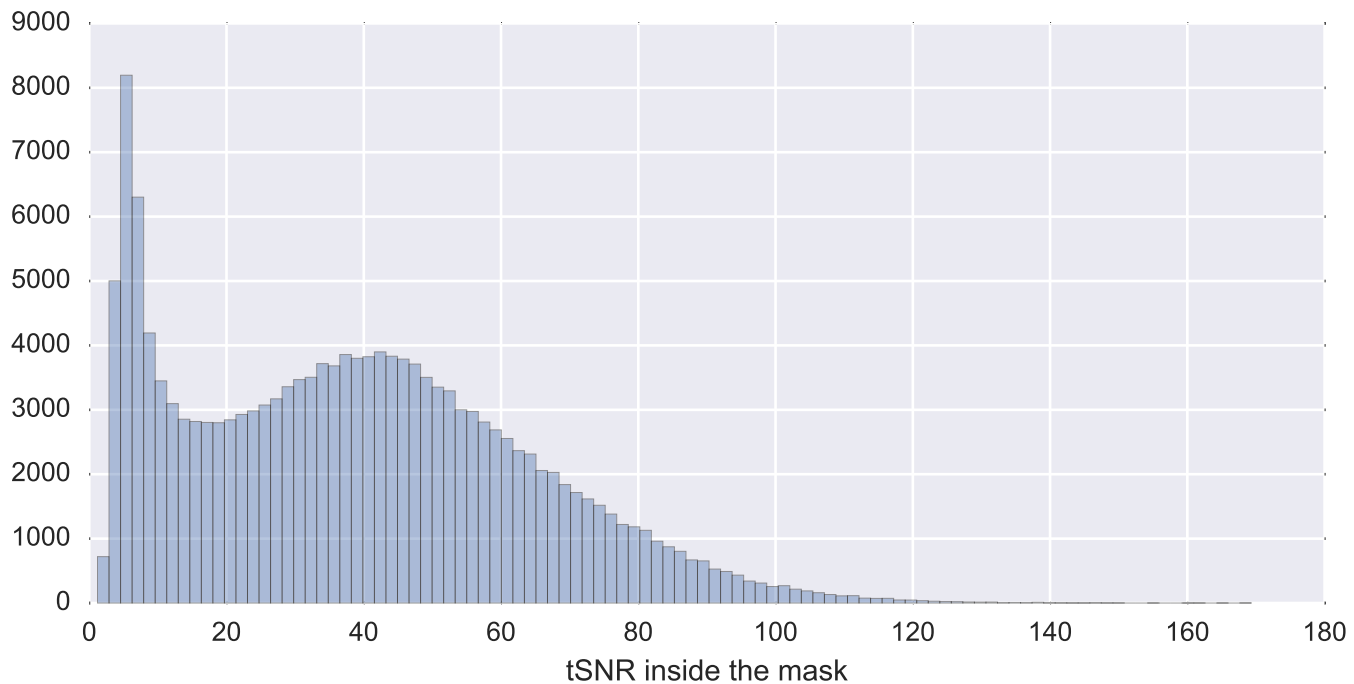

Mean EPI

Brain mask

tSNR

motion

fieldmap correction

coregistration