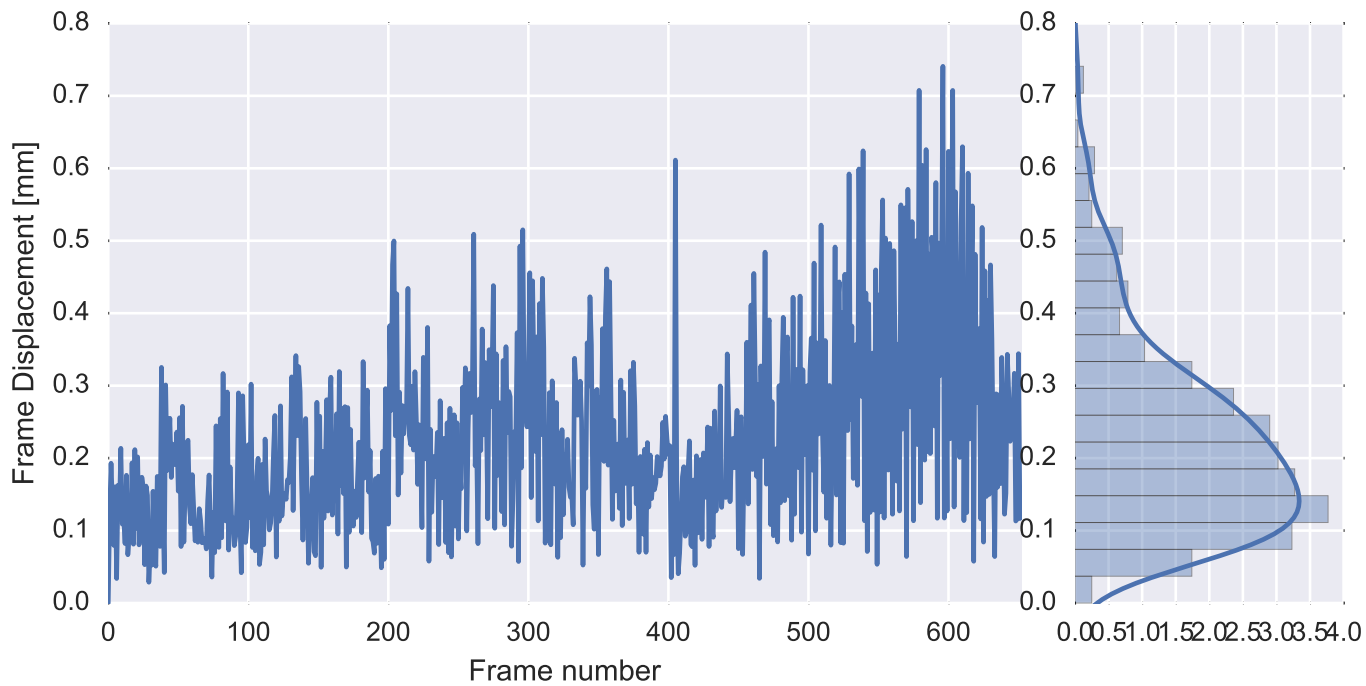

Mean EPI

Brain mask

tSNR

motion

fieldmap correction

coregistration