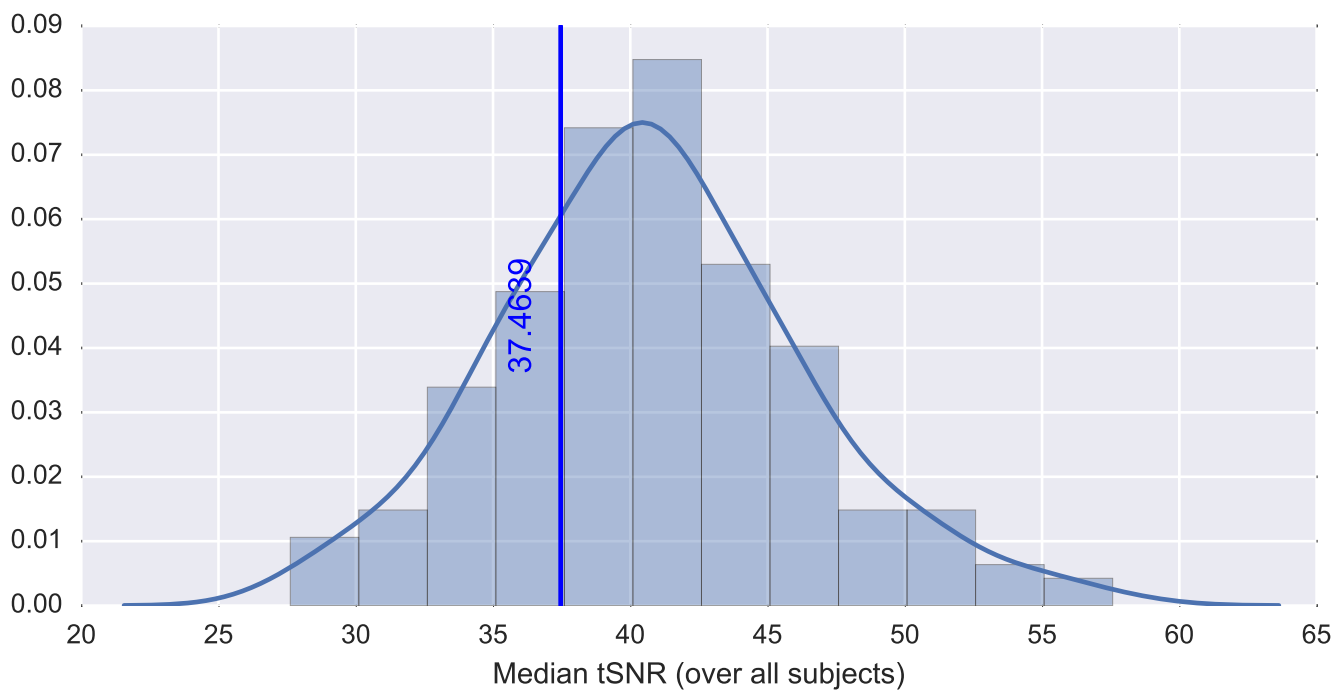

Mean EPI

Brain mask

tSNR

motion

fieldmap correction

coregistration