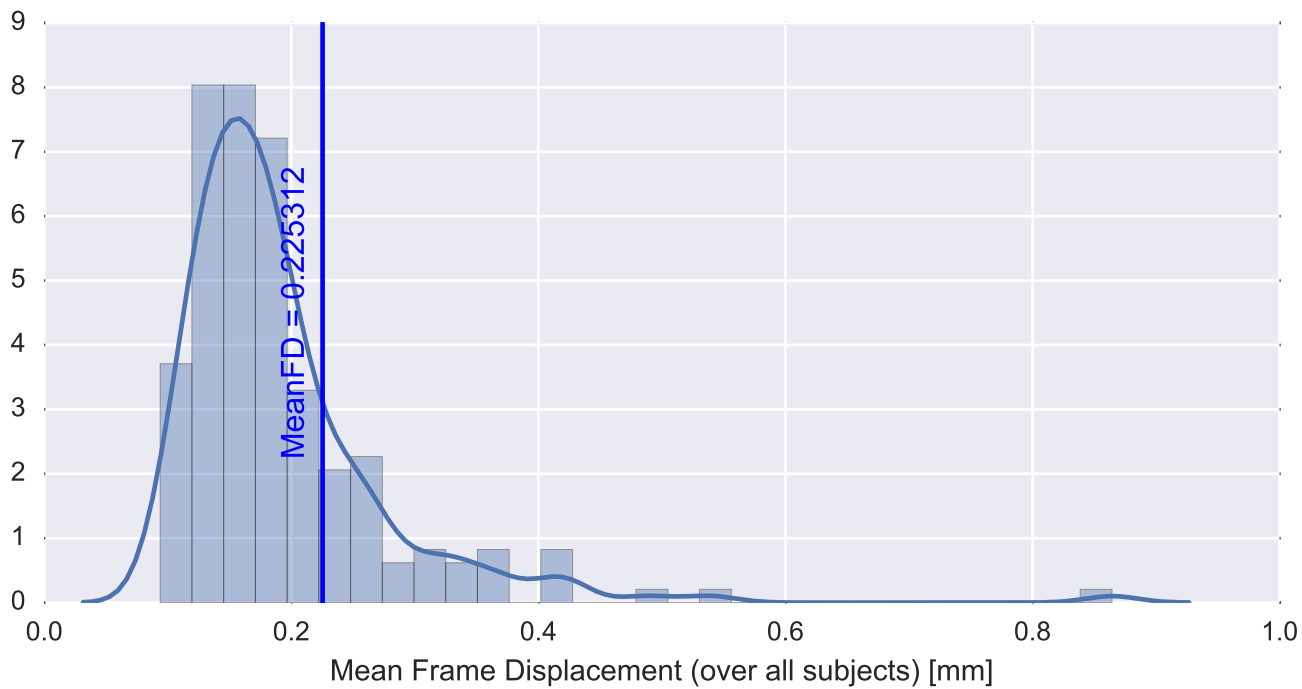

Mean EPI

Brain mask

tSNR

motion

fieldmap correction

coregistration