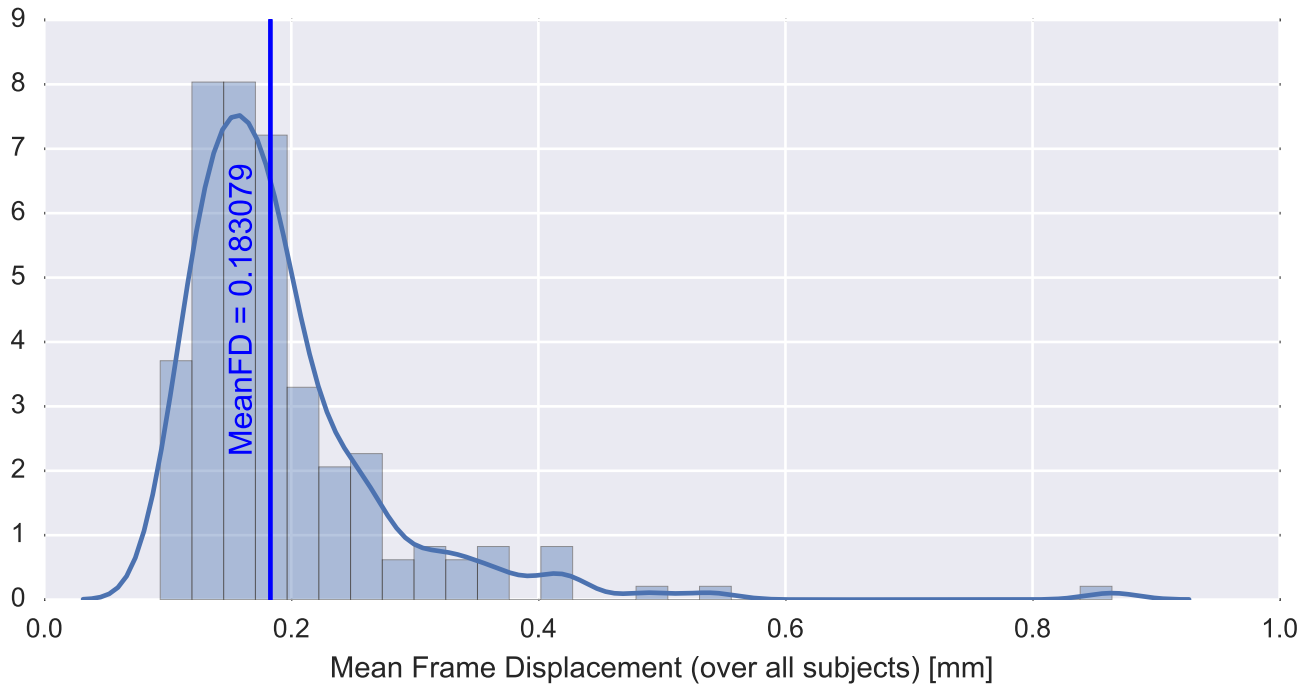

Brain mask

tSNR

motion

fieldmap correction

coregistration