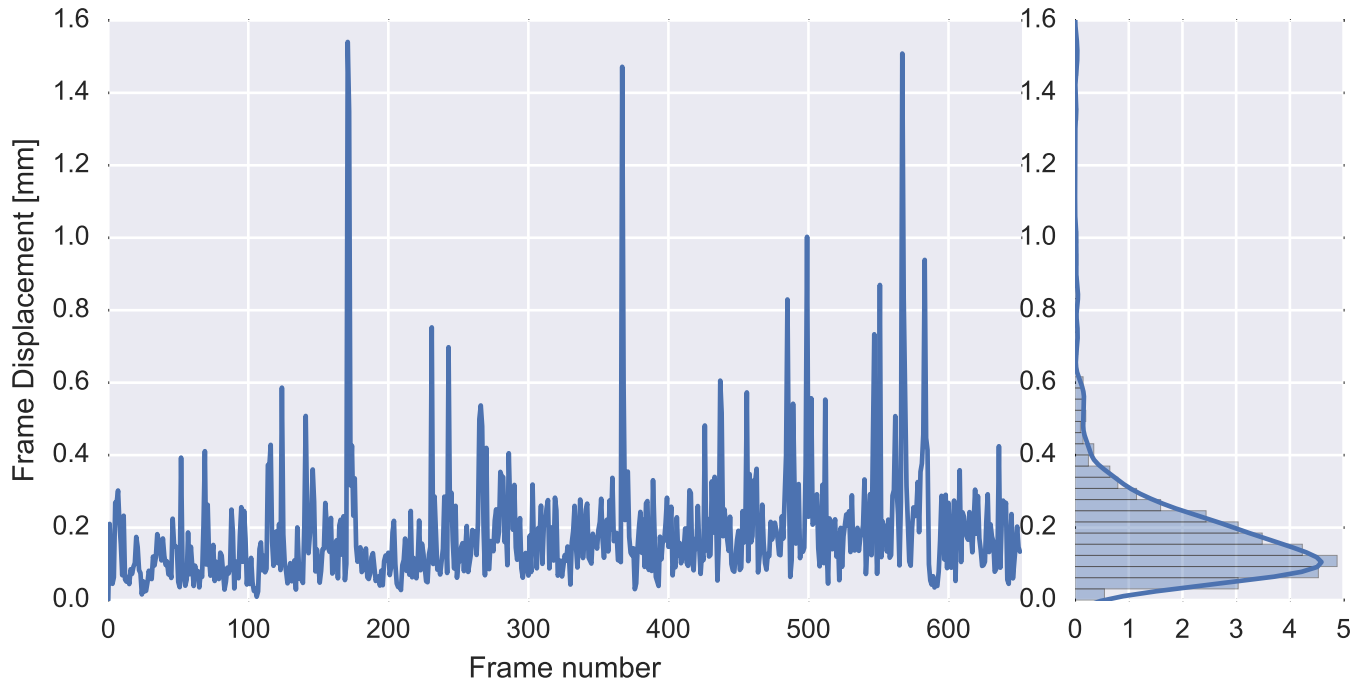

Brain mask

tSNR

motion

fieldmap correction

coregistration