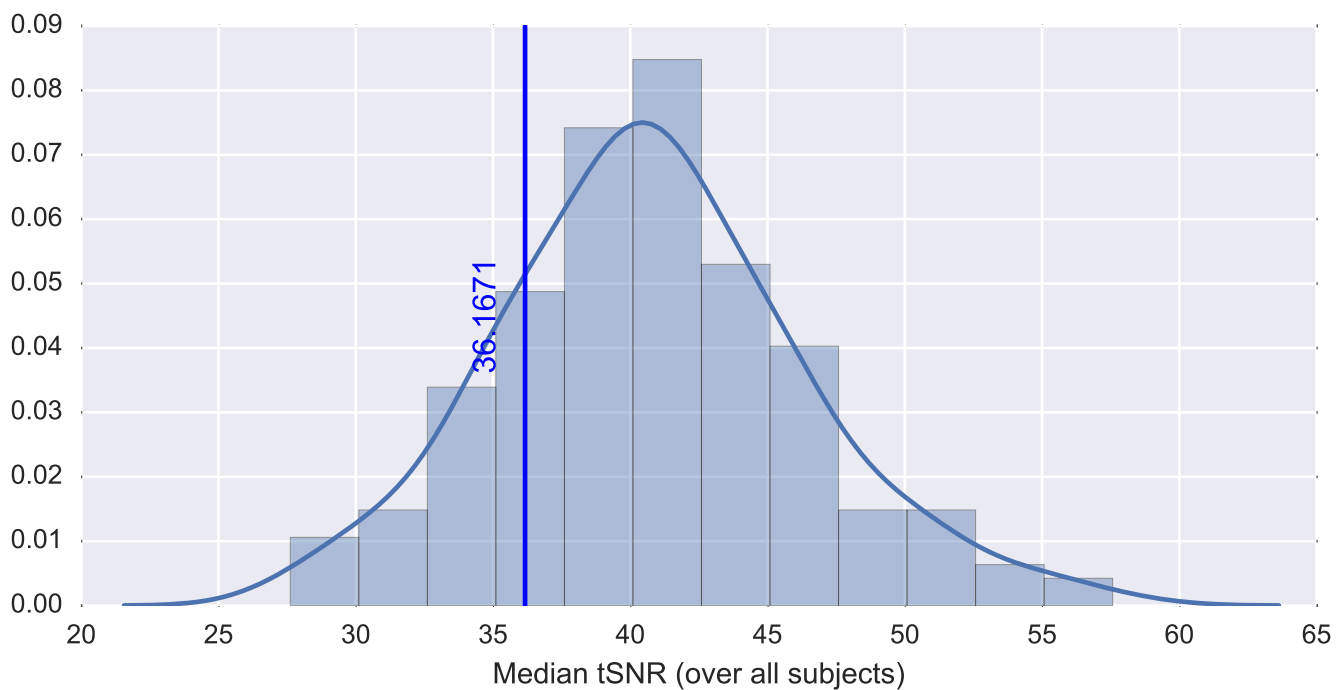

Brain mask

tSNR

motion

fieldmap correction

coregistration