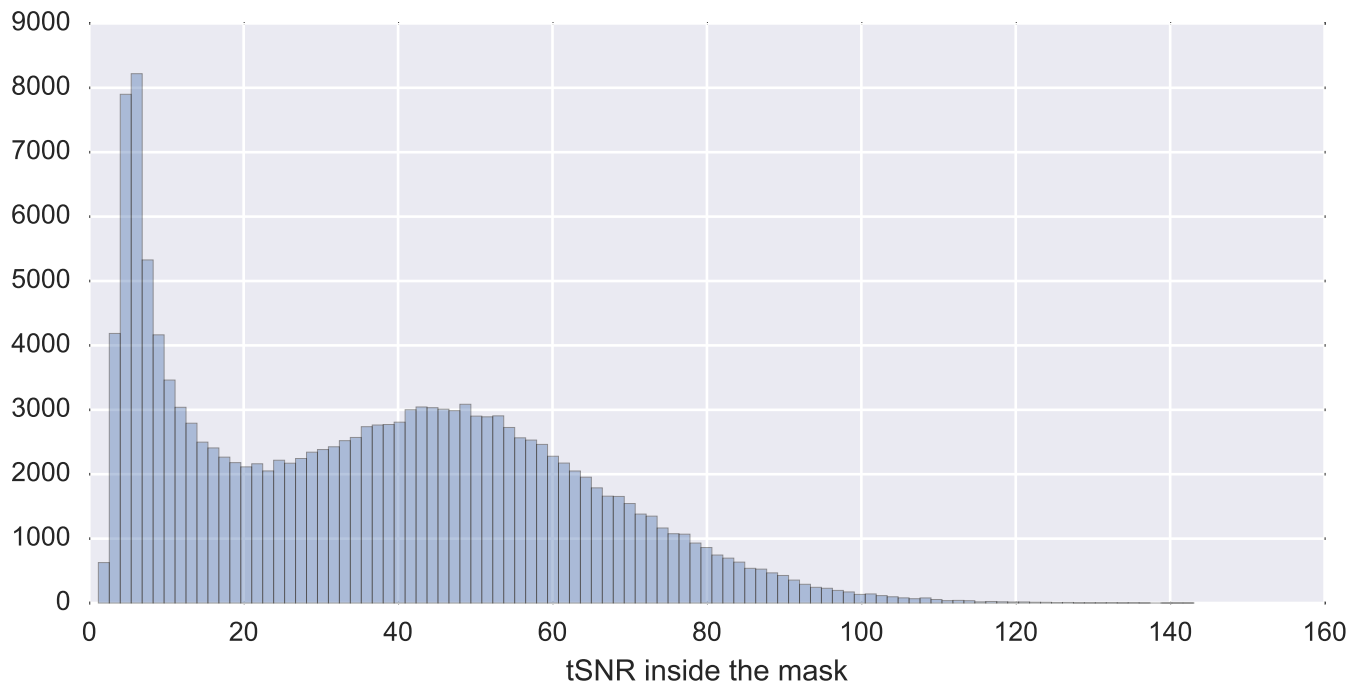

Brain mask

tSNR

motion

fieldmap correction

coregistration