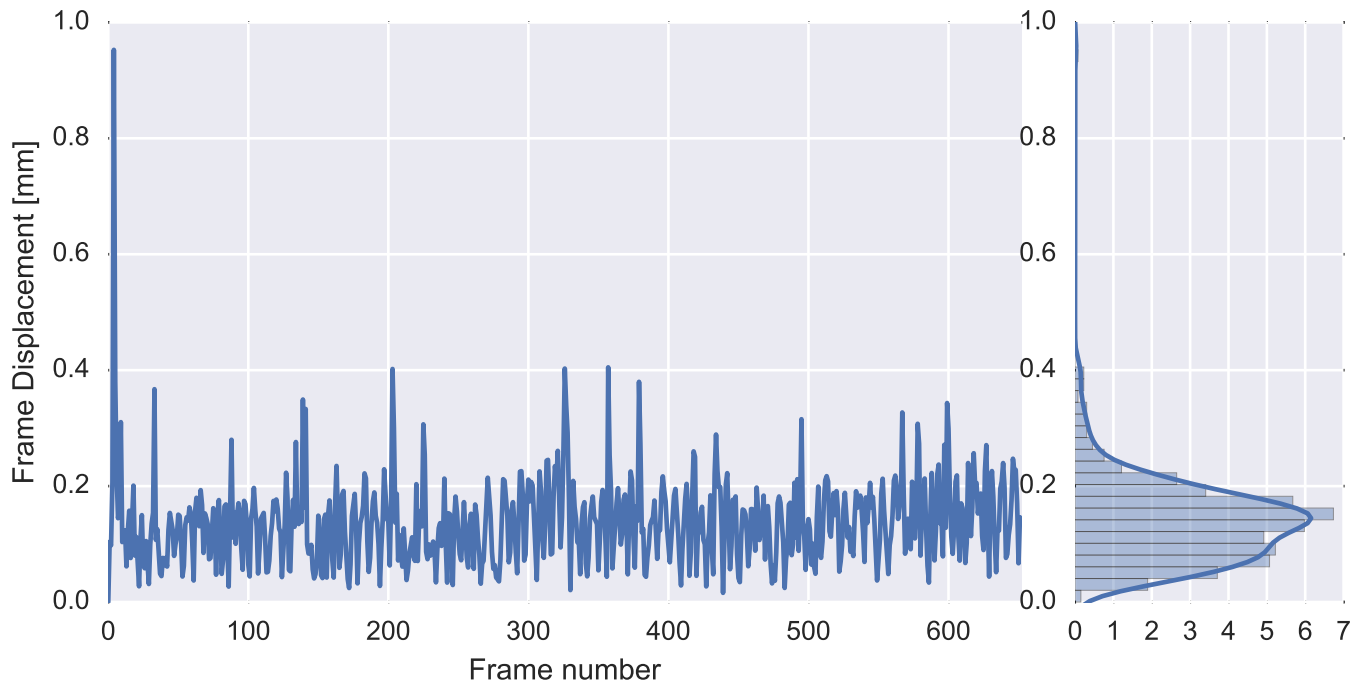

Mean EPI

Brain mask

tSNR

motion

fieldmap correction

coregistration