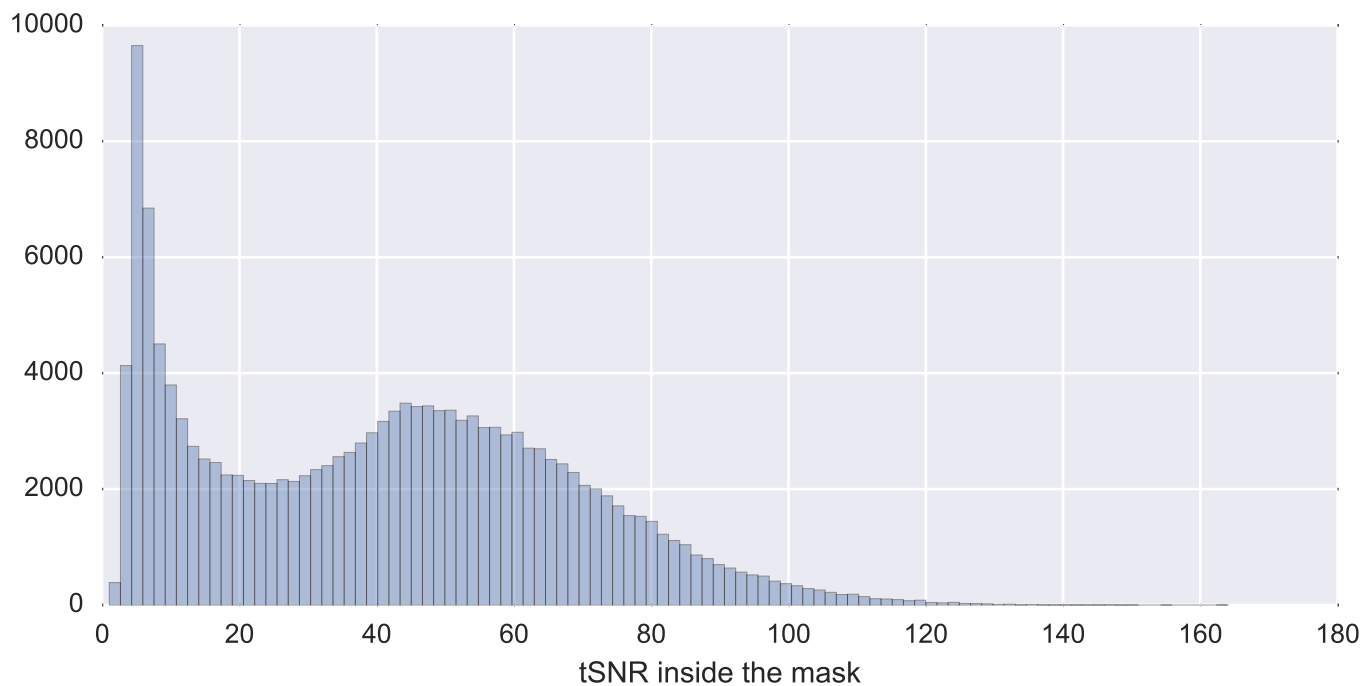

Mean EPI

Brain mask

tSNR

motion

fieldmap correction

coregistration