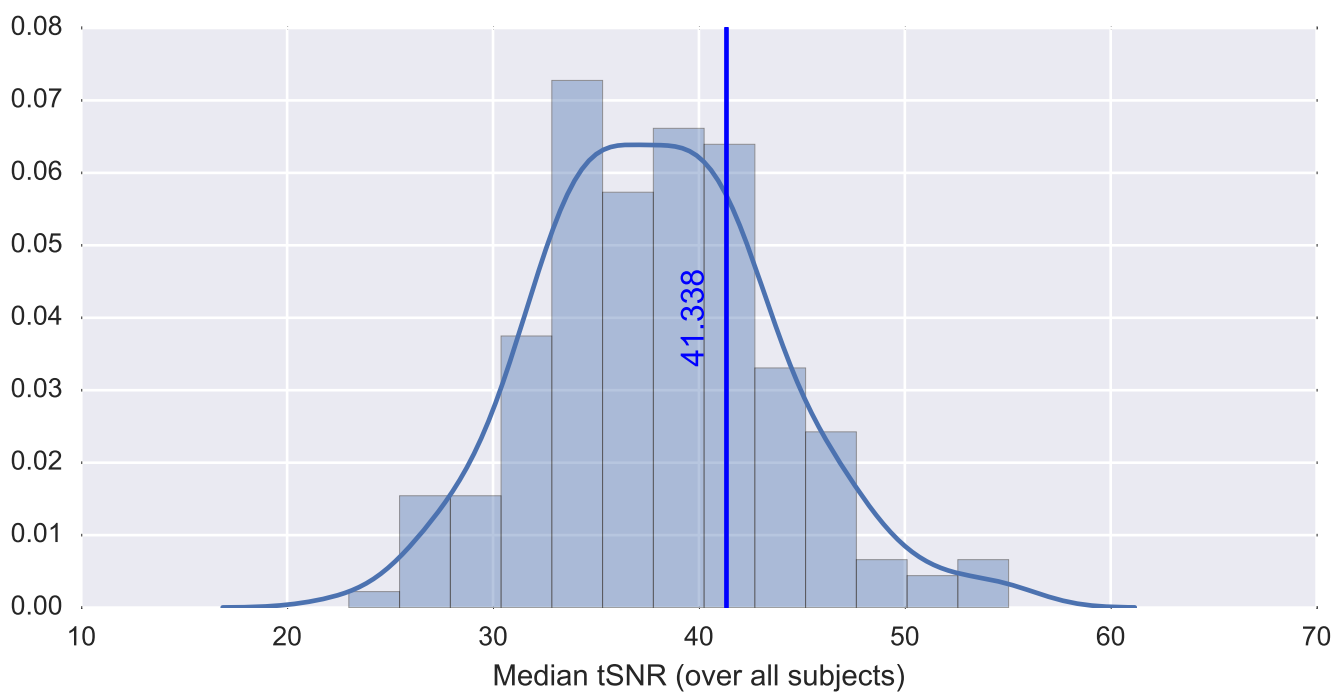

Mean EPI

Brain mask

tSNR

motion

fieldmap correction

coregistration