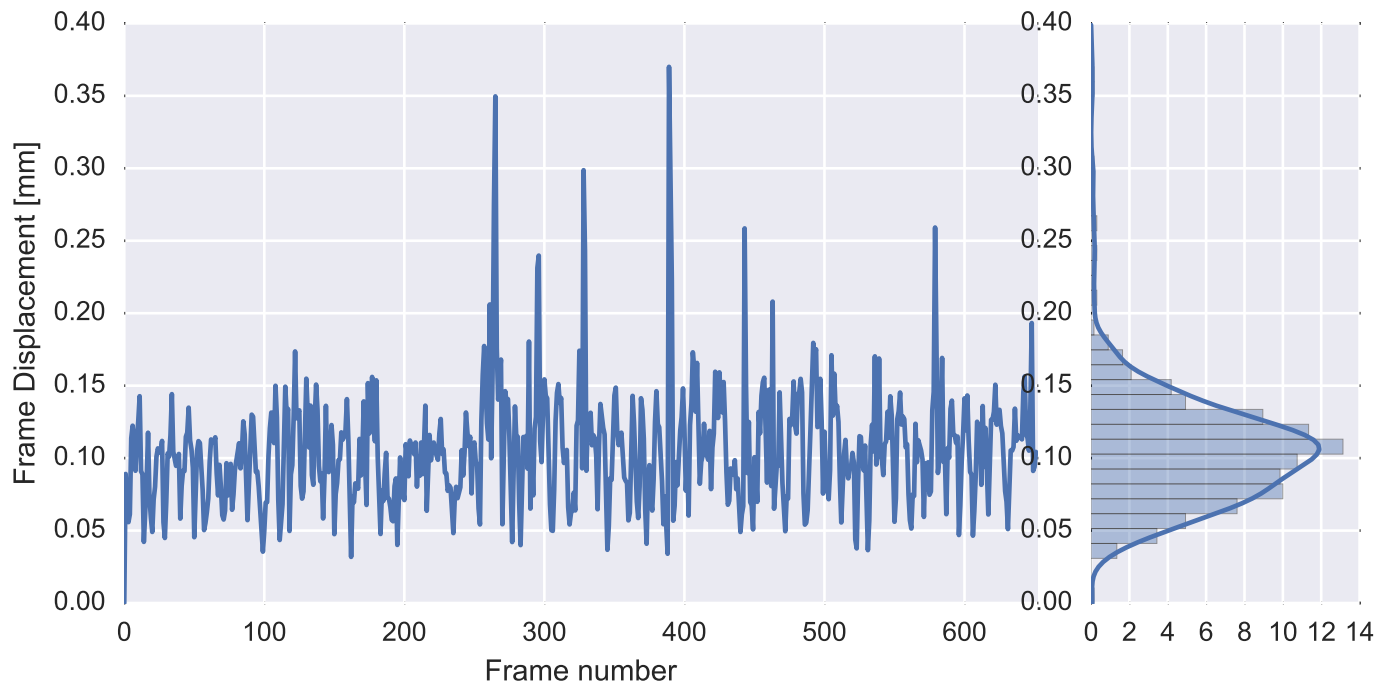

Mean EPI

Brain mask

tSNR

motion

fieldmap correction

coregistration