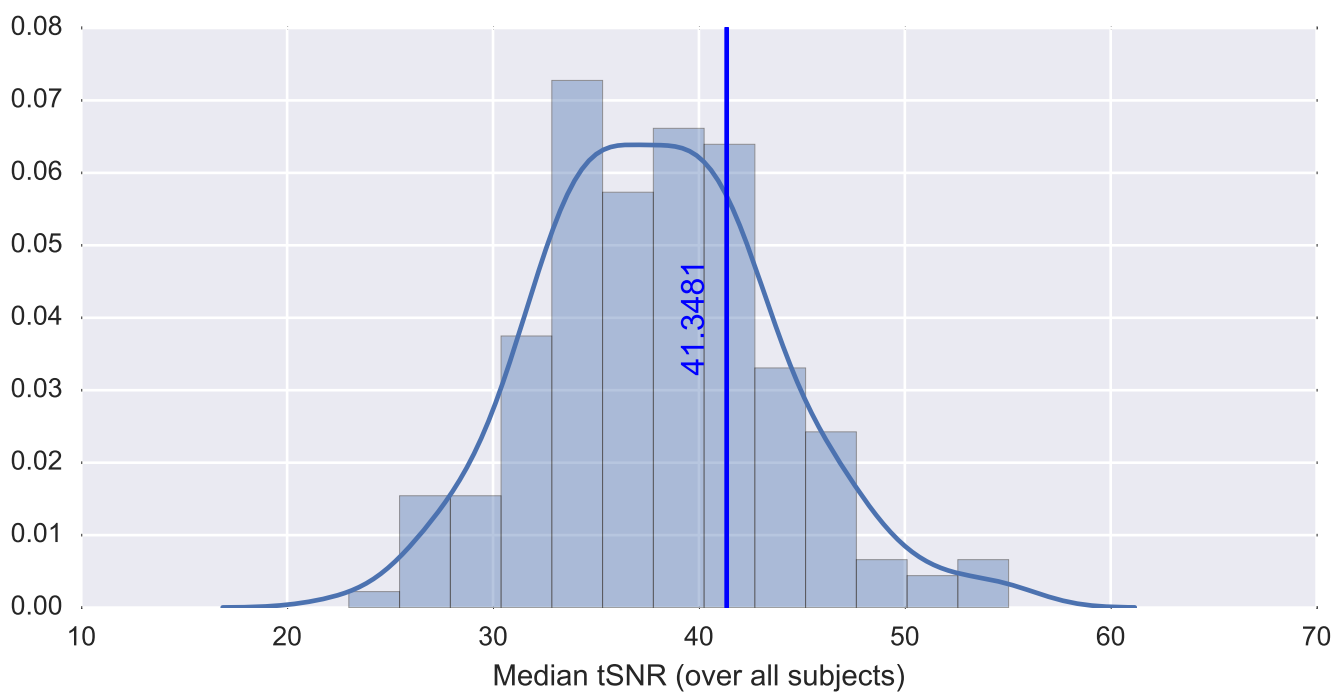

Mean EPI

Brain mask

tSNR

motion

fieldmap correction

coregistration