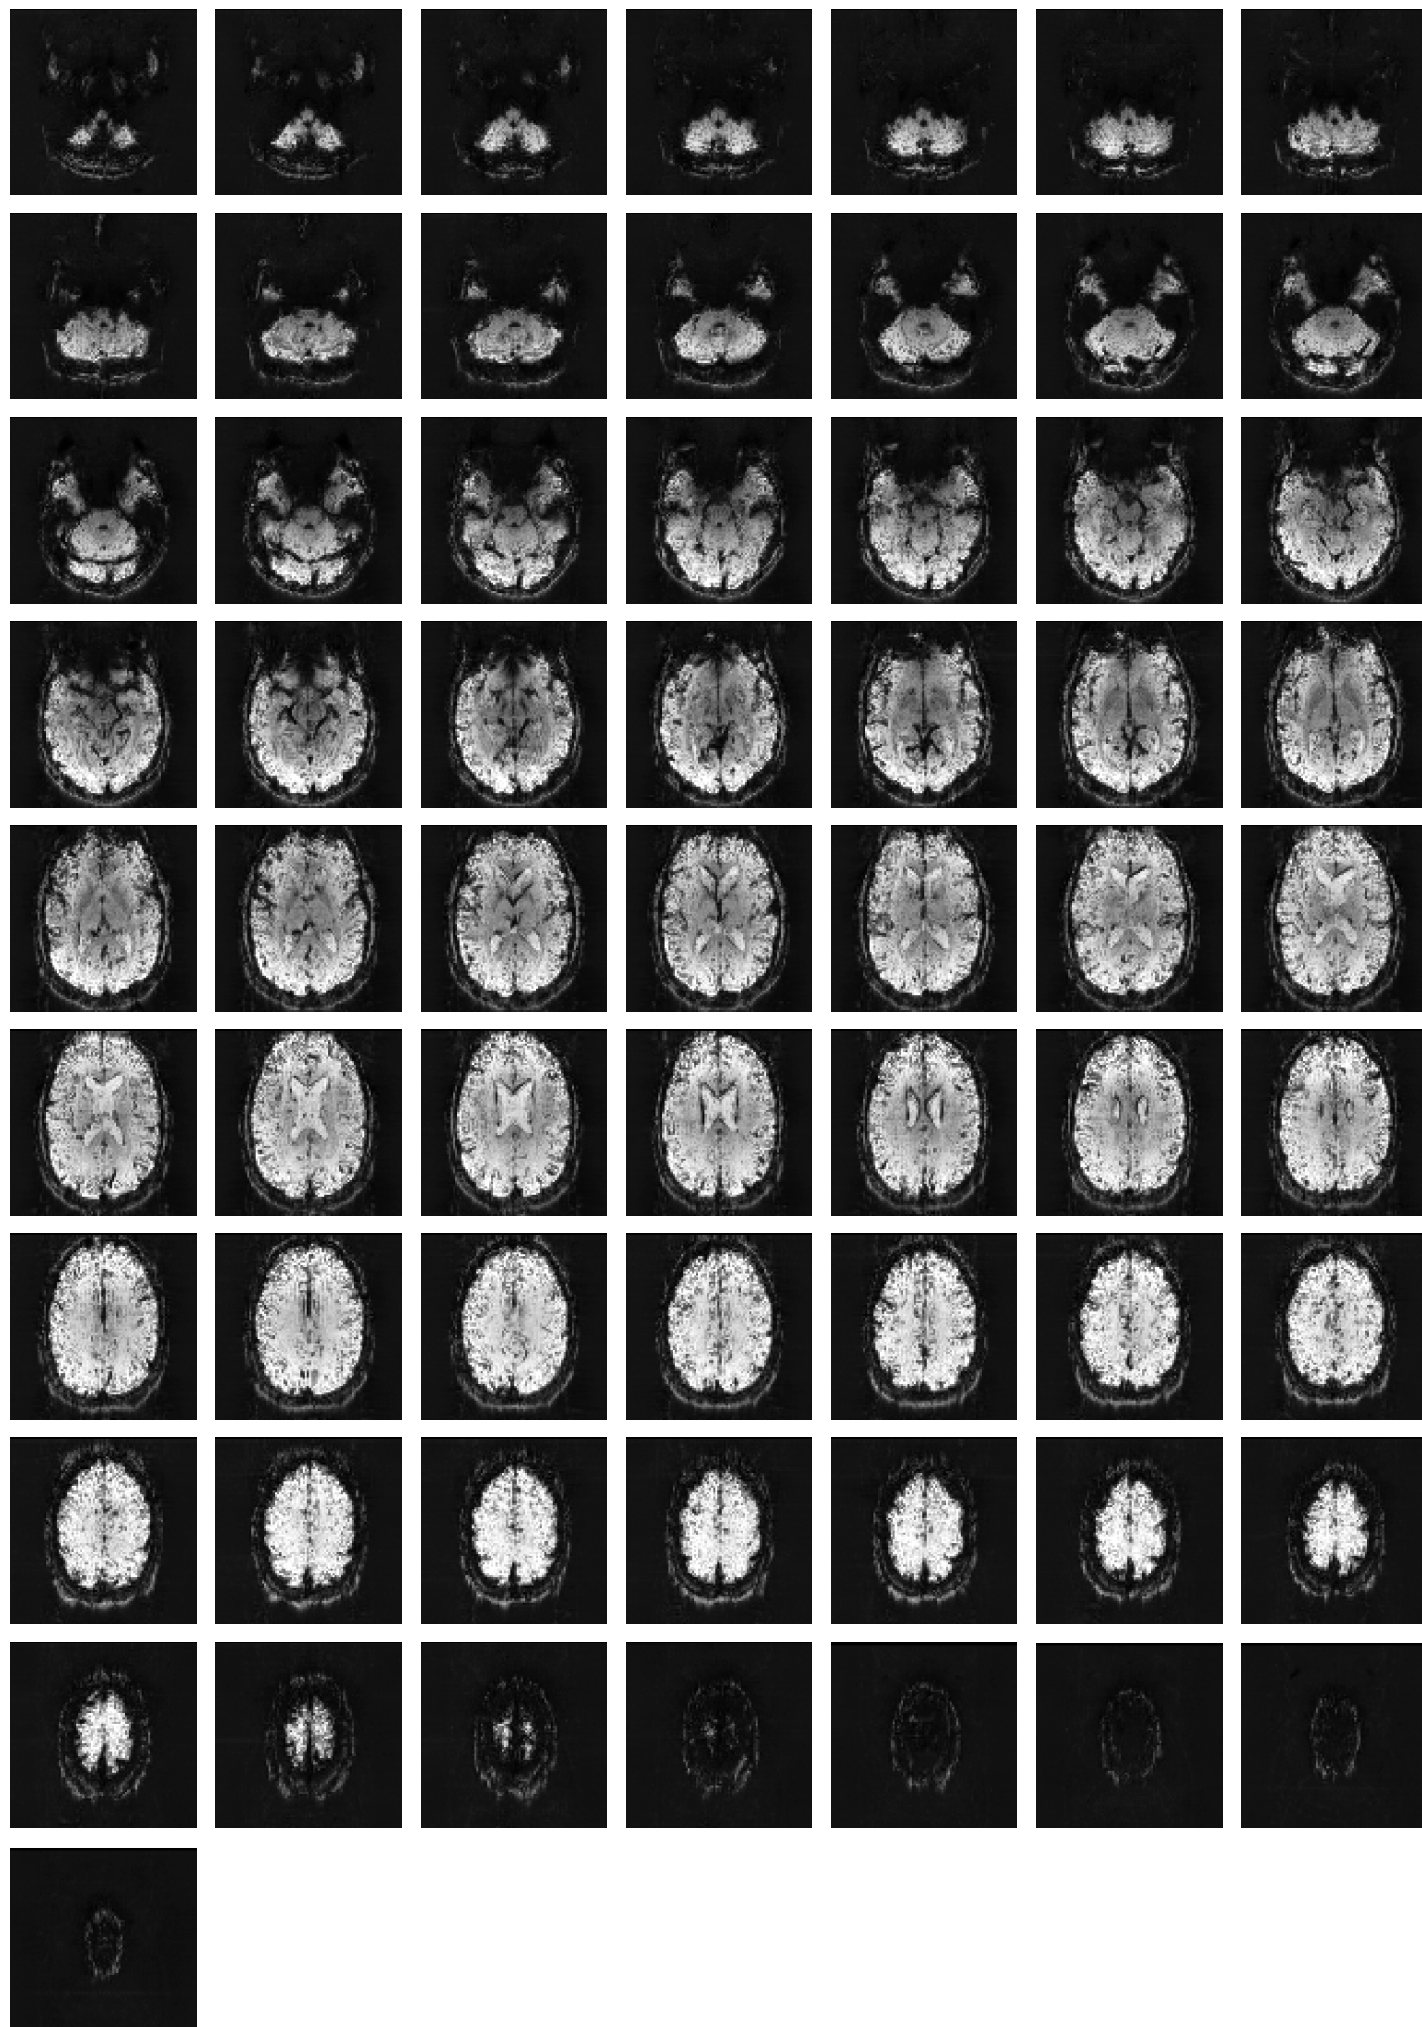

Mean EPI

Brain mask

tSNR

motion

fieldmap correction

coregistration