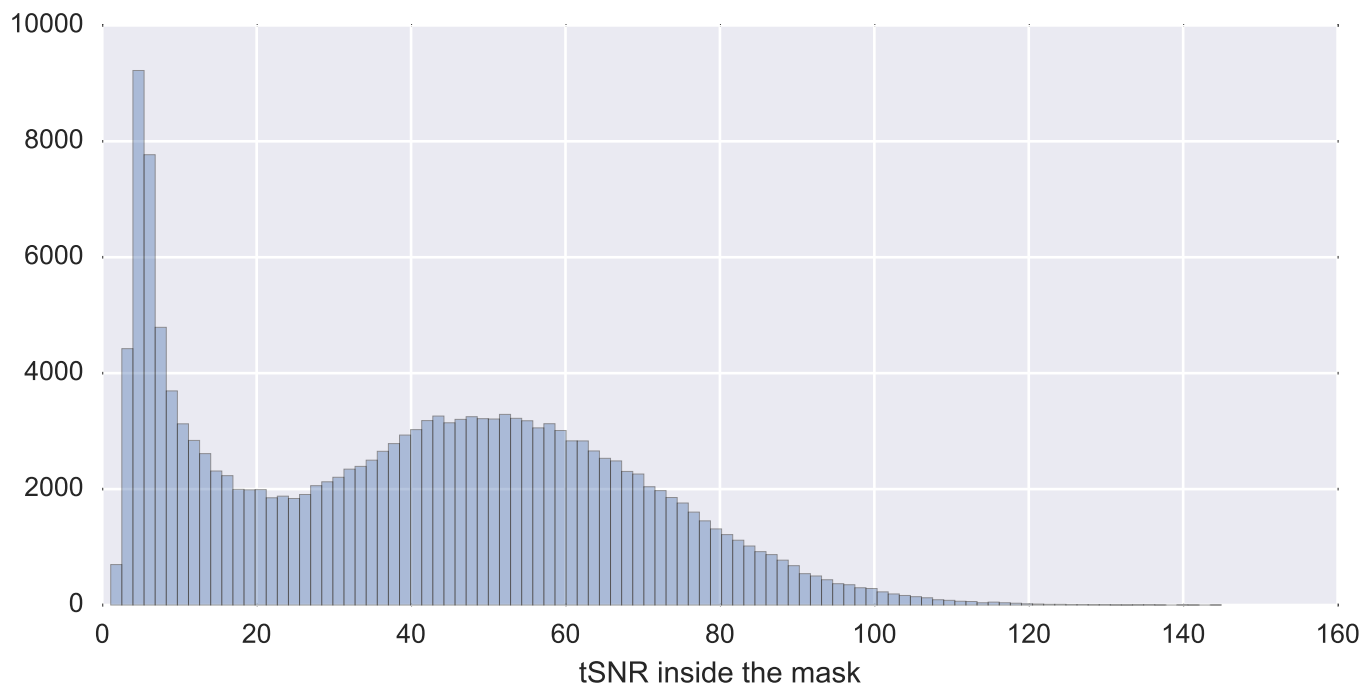

Mean EPI

Brain mask

tSNR

motion

fieldmap correction

coregistration