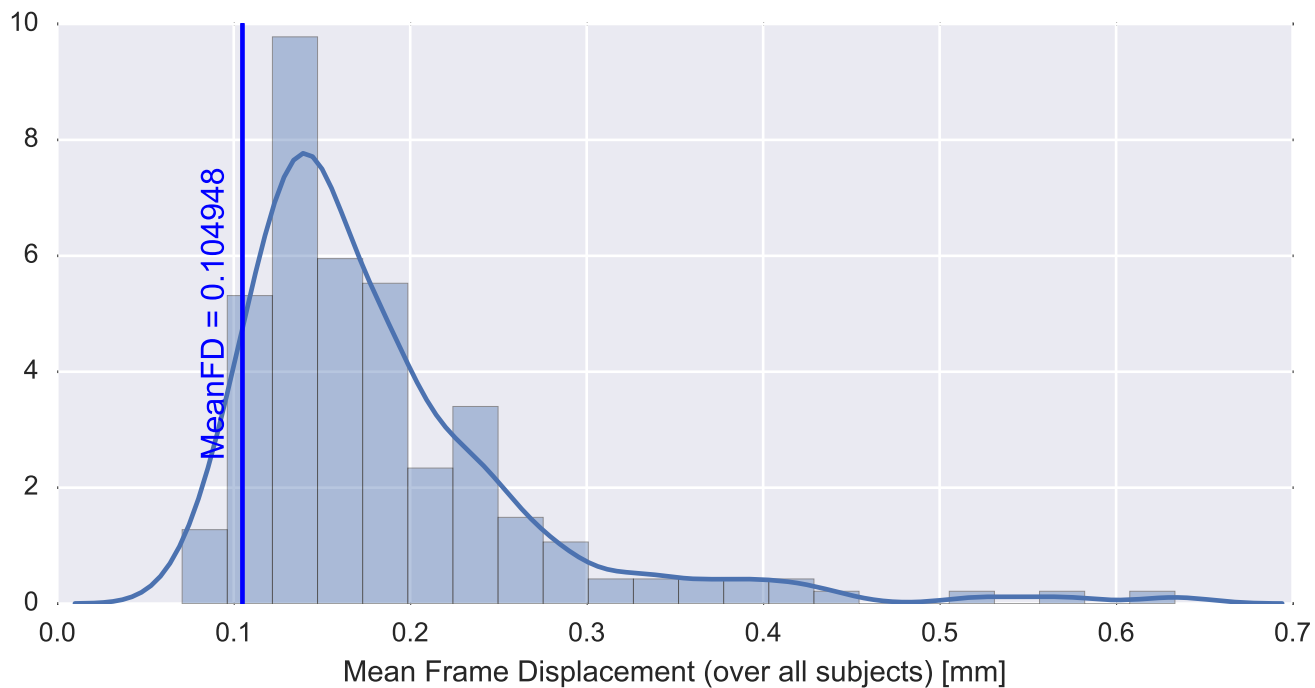

Mean EPI

Brain mask

tSNR

motion

fieldmap correction

coregistration