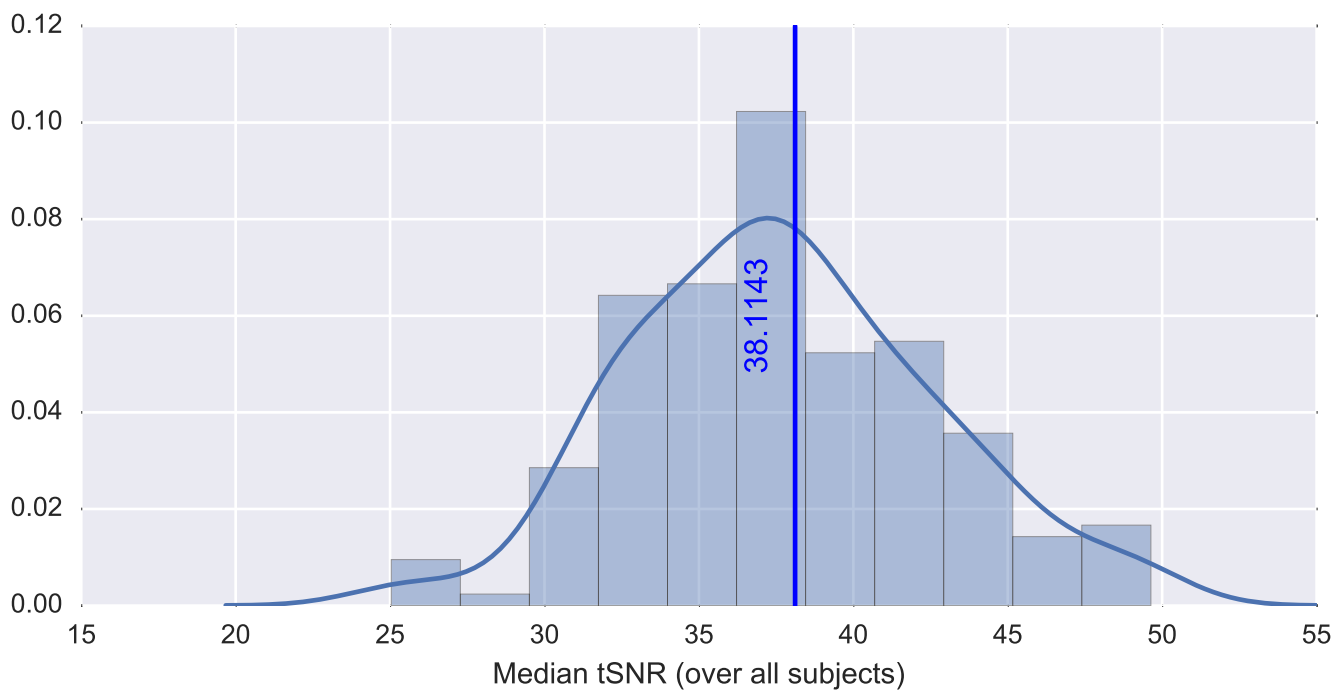

Mean EPI

Brain mask

tSNR

motion

fieldmap correction

coregistration