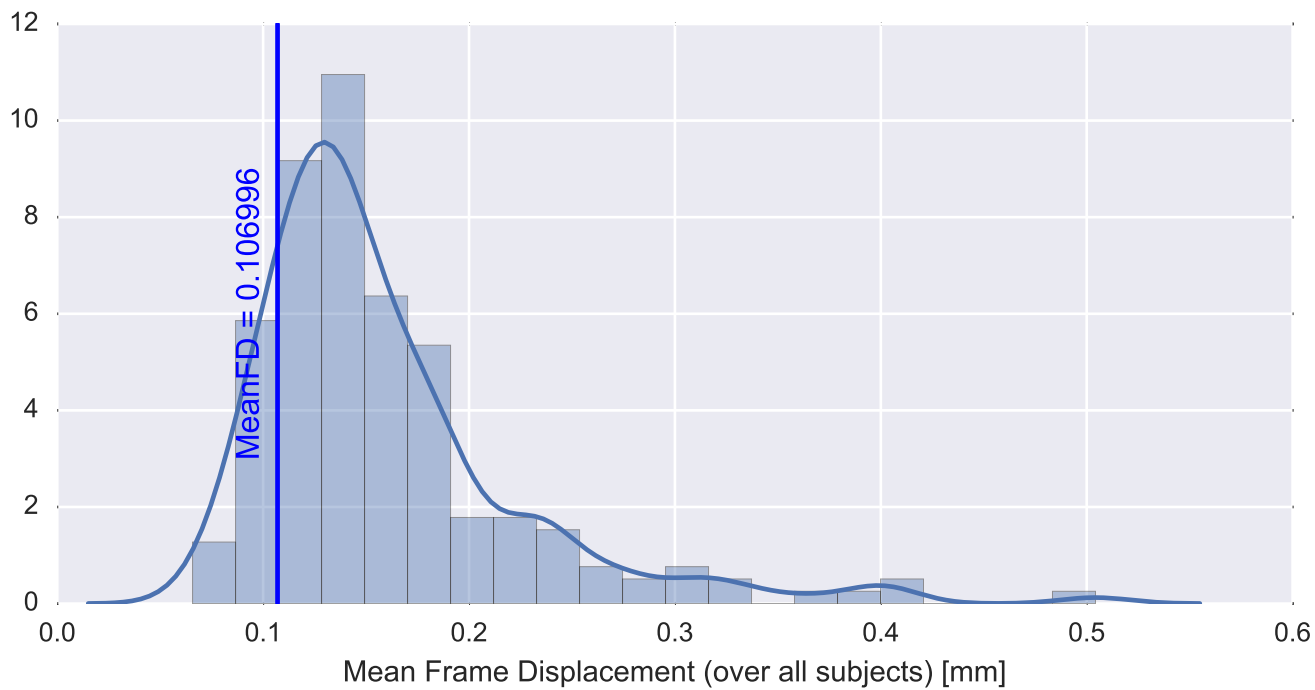

Mean EPI

Brain mask

tSNR

motion

fieldmap correction

coregistration