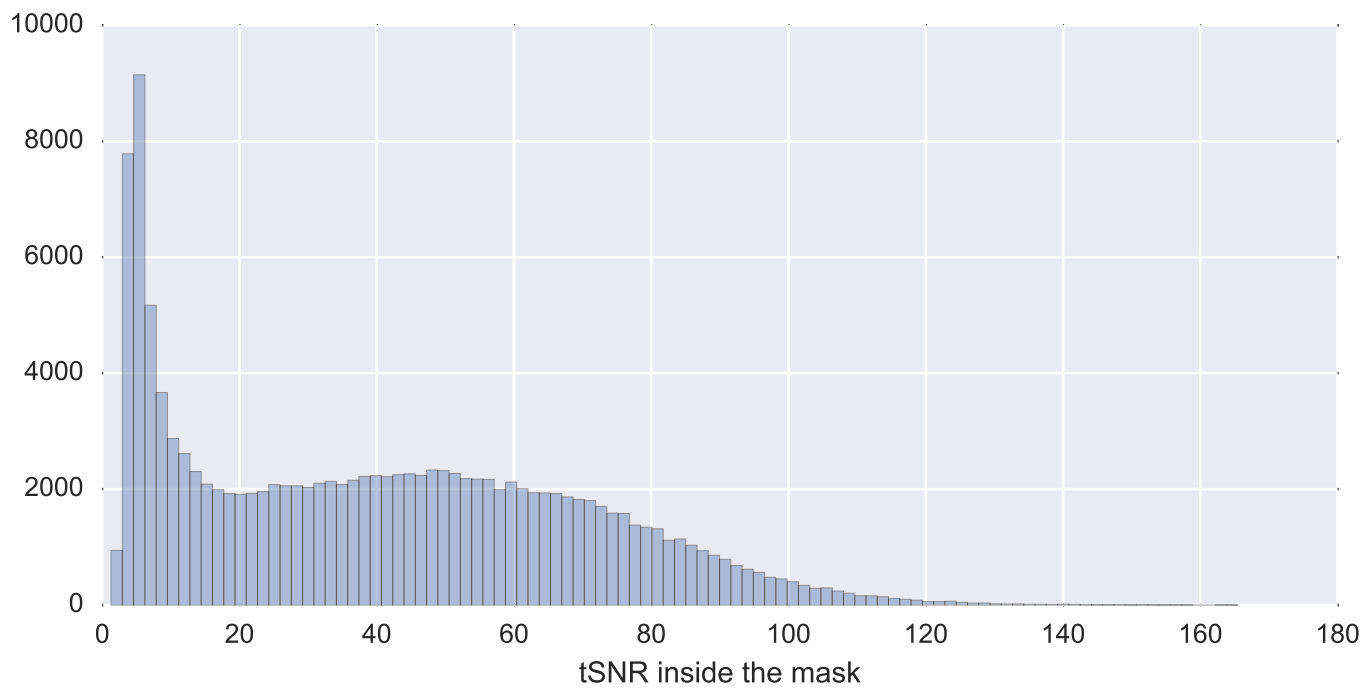

Mean EPI

Brain mask

tSNR

motion

fieldmap correction

coregistration