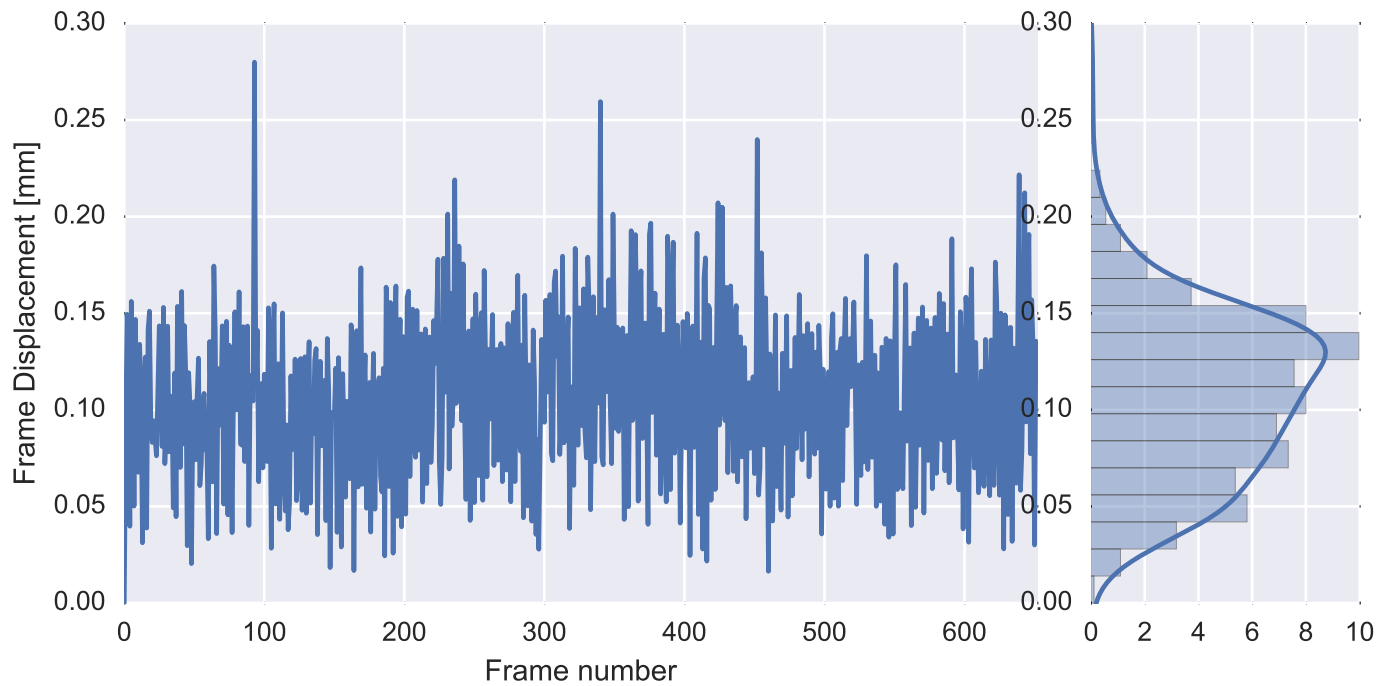

Mean EPI

Brain mask

tSNR

motion

fieldmap correction

coregistration