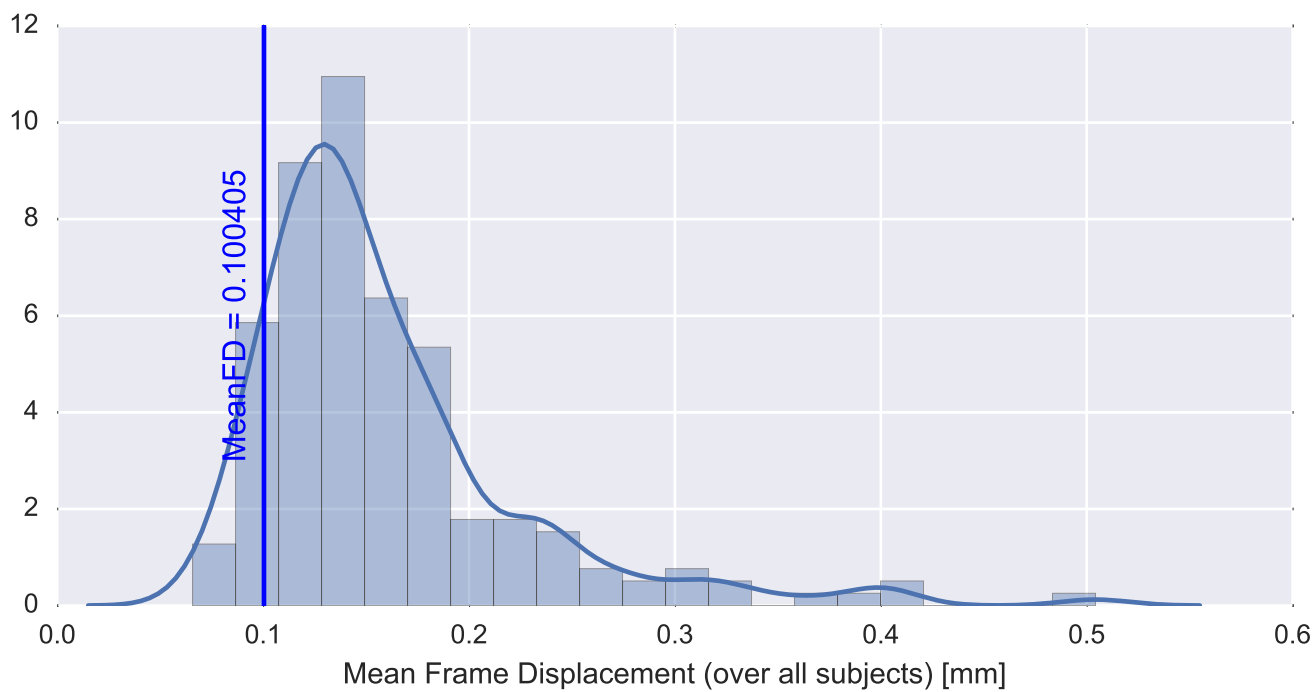

Mean EPI

Brain mask

tSNR

motion

fieldmap correction

coregistration