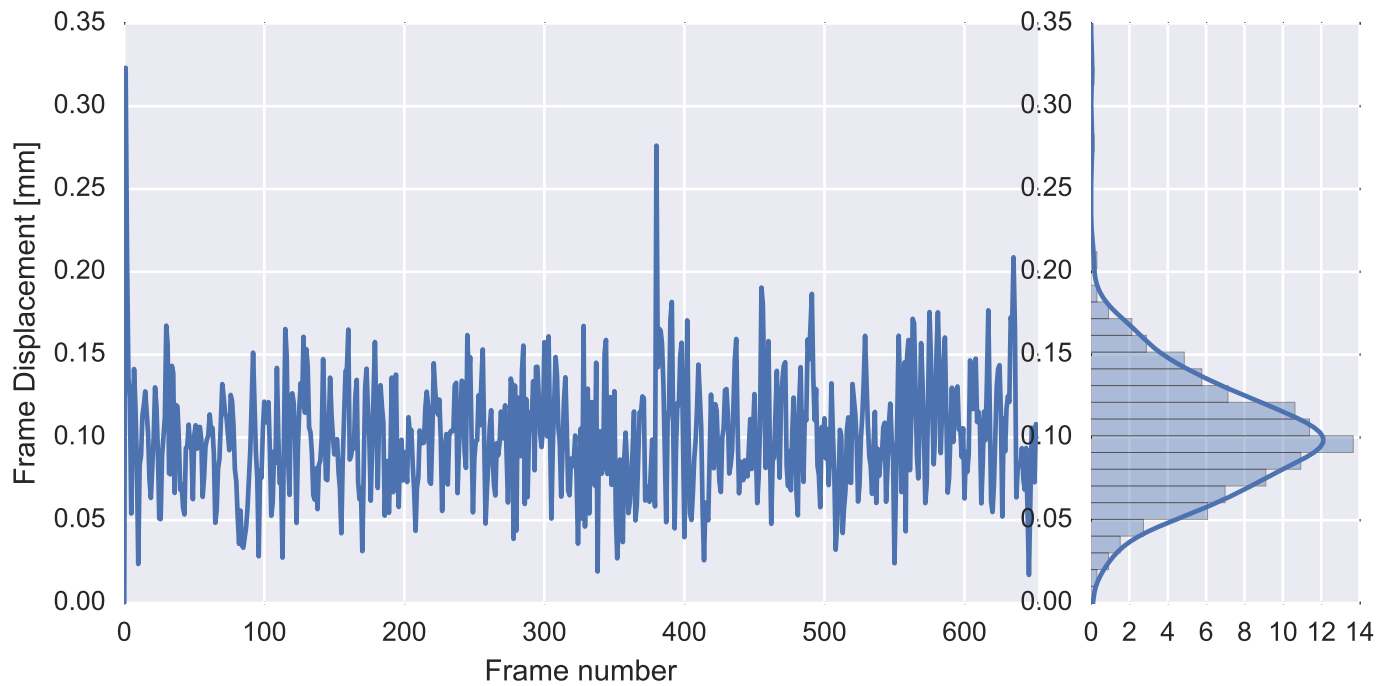

Mean EPI

Brain mask

tSNR

motion

fieldmap correction

coregistration