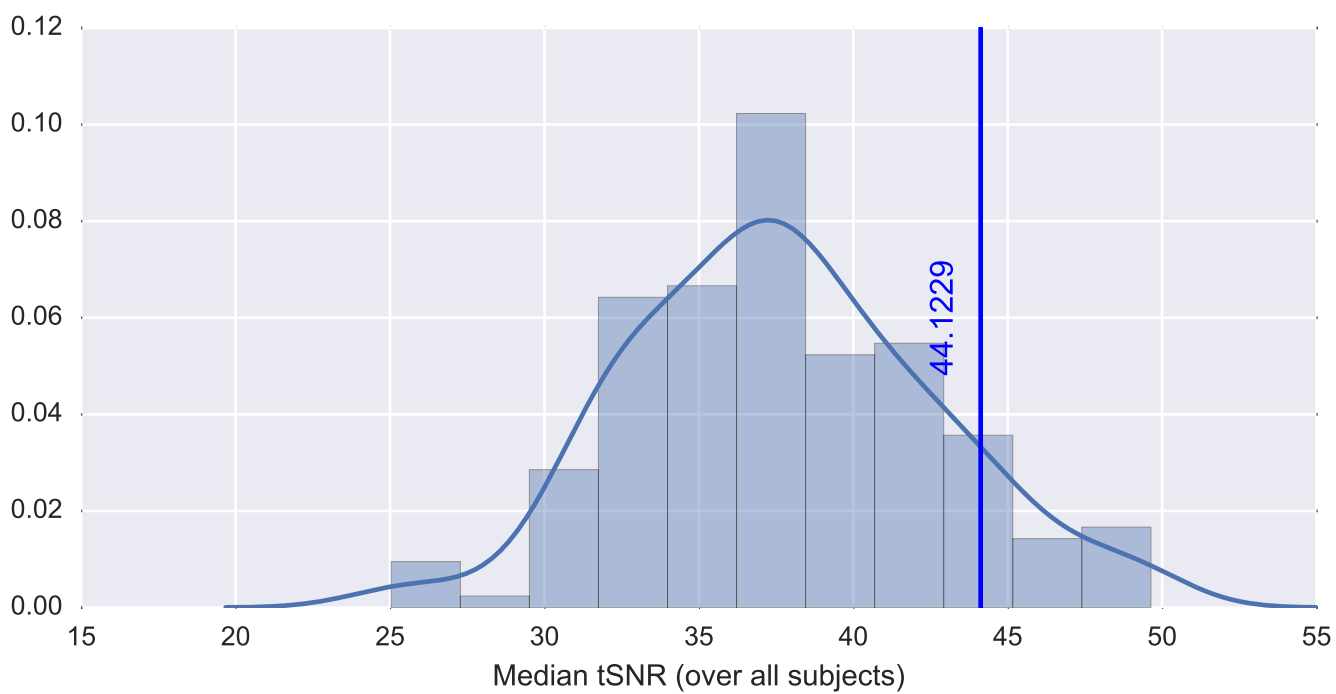

Mean EPI

Brain mask

tSNR

motion

fieldmap correction

coregistration