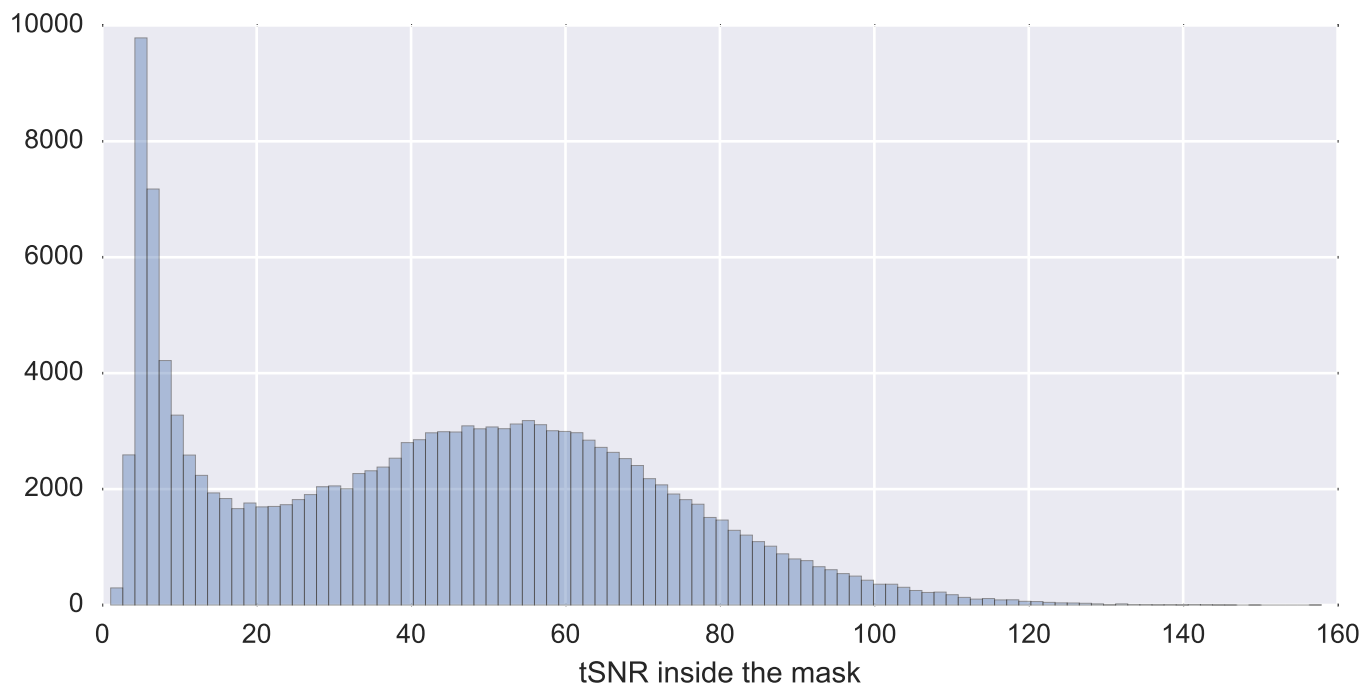

Mean EPI

Brain mask

tSNR

motion

fieldmap correction

coregistration