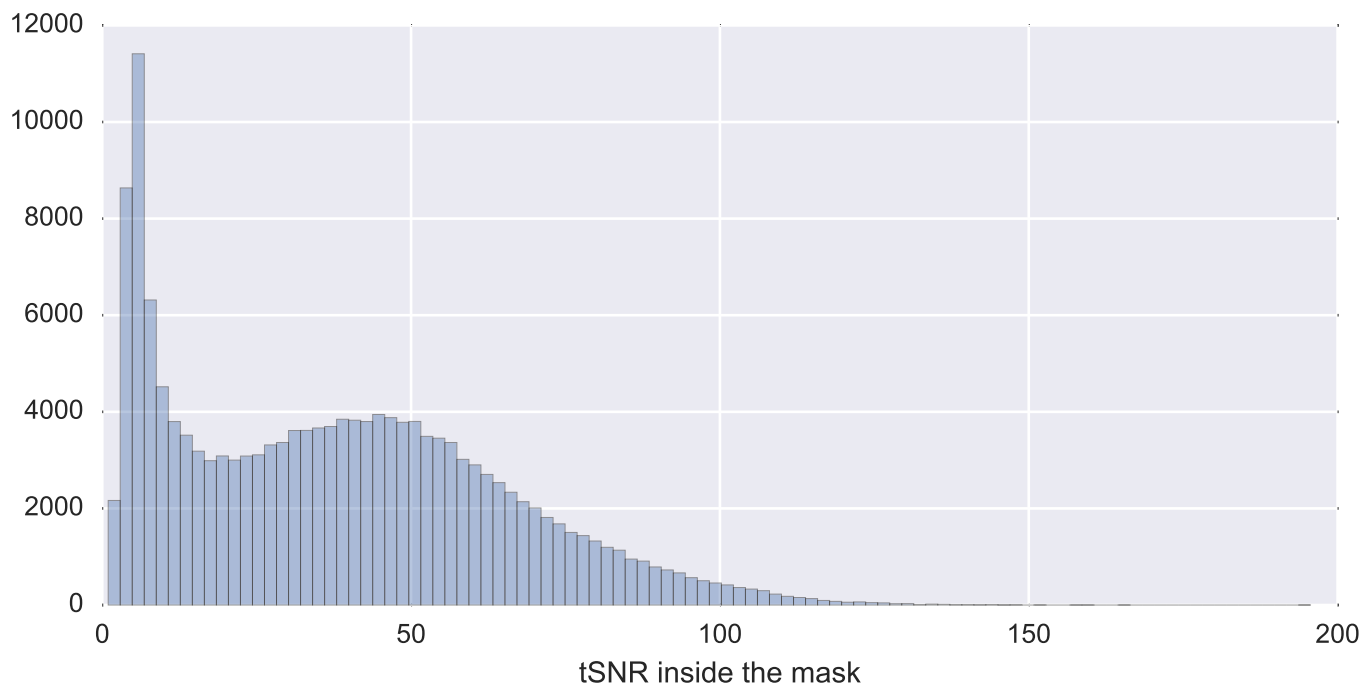

Mean EPI

Brain mask

tSNR

motion

fieldmap correction

coregistration