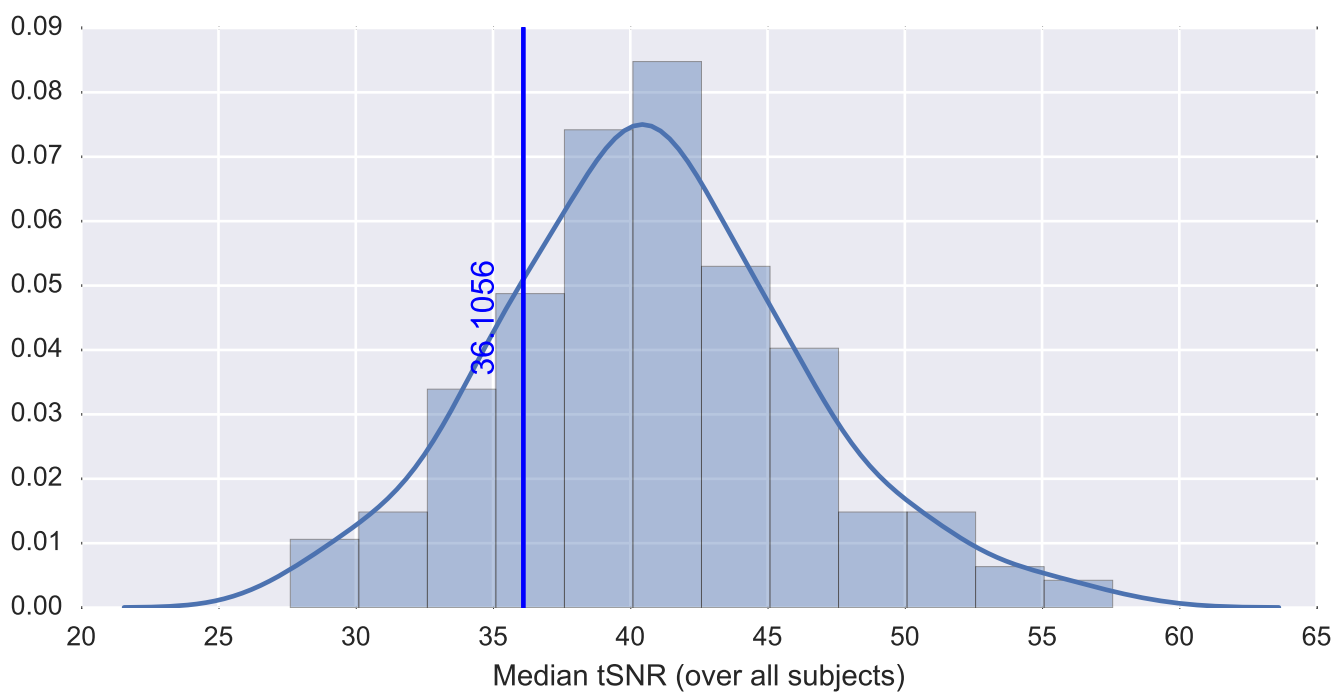

Mean EPI

Brain mask

tSNR

motion

fieldmap correction

coregistration