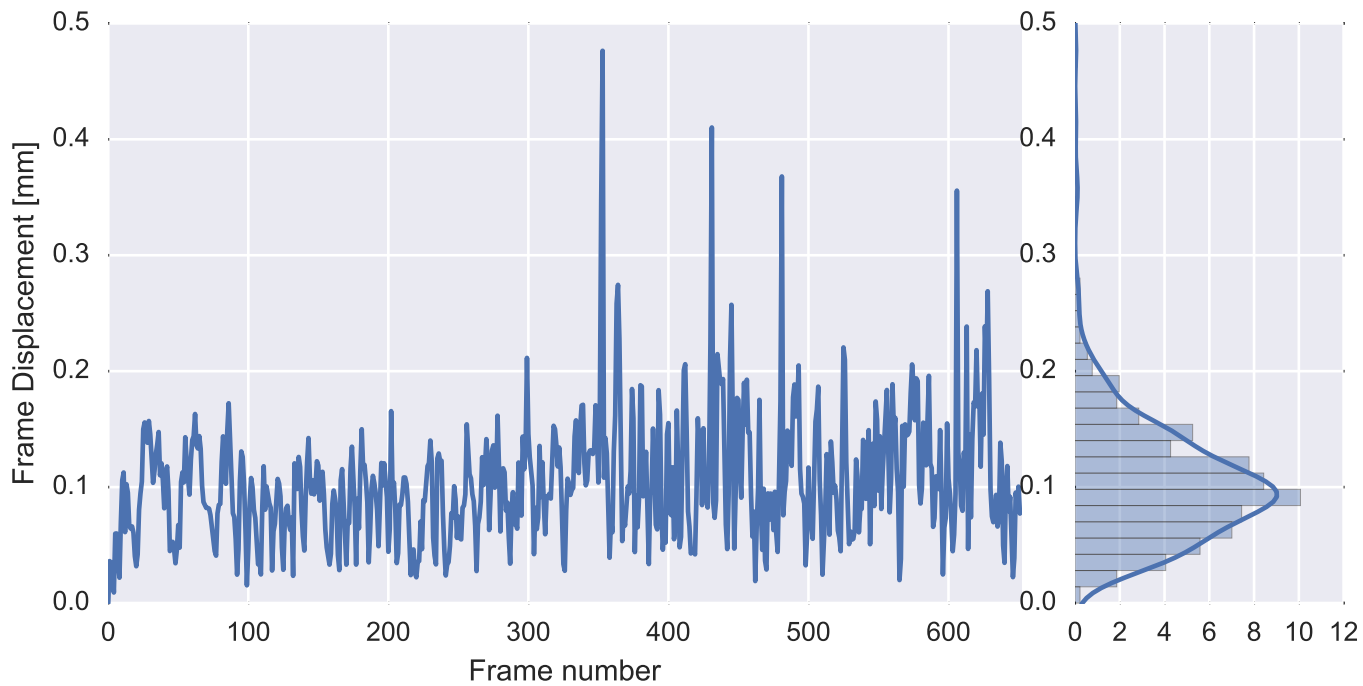

Mean EPI

Brain mask

tSNR

motion

fieldmap correction

coregistration