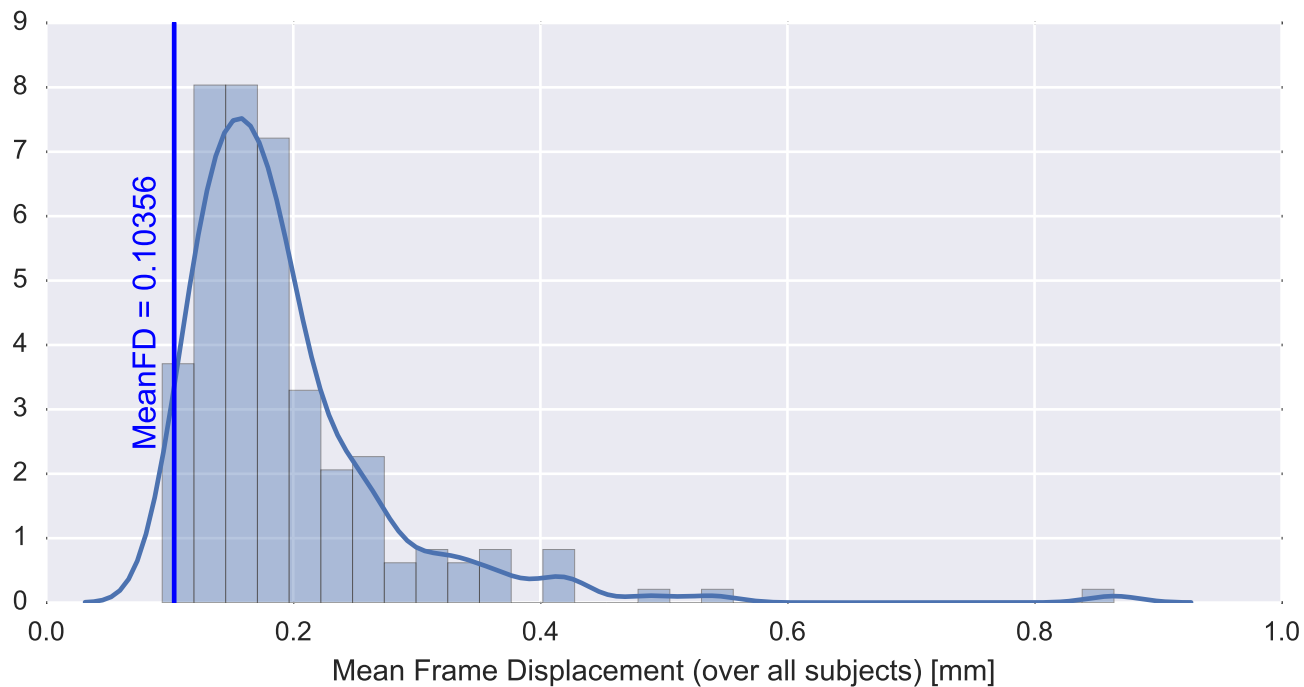

Mean EPI

Brain mask

tSNR

motion

fieldmap correction

coregistration